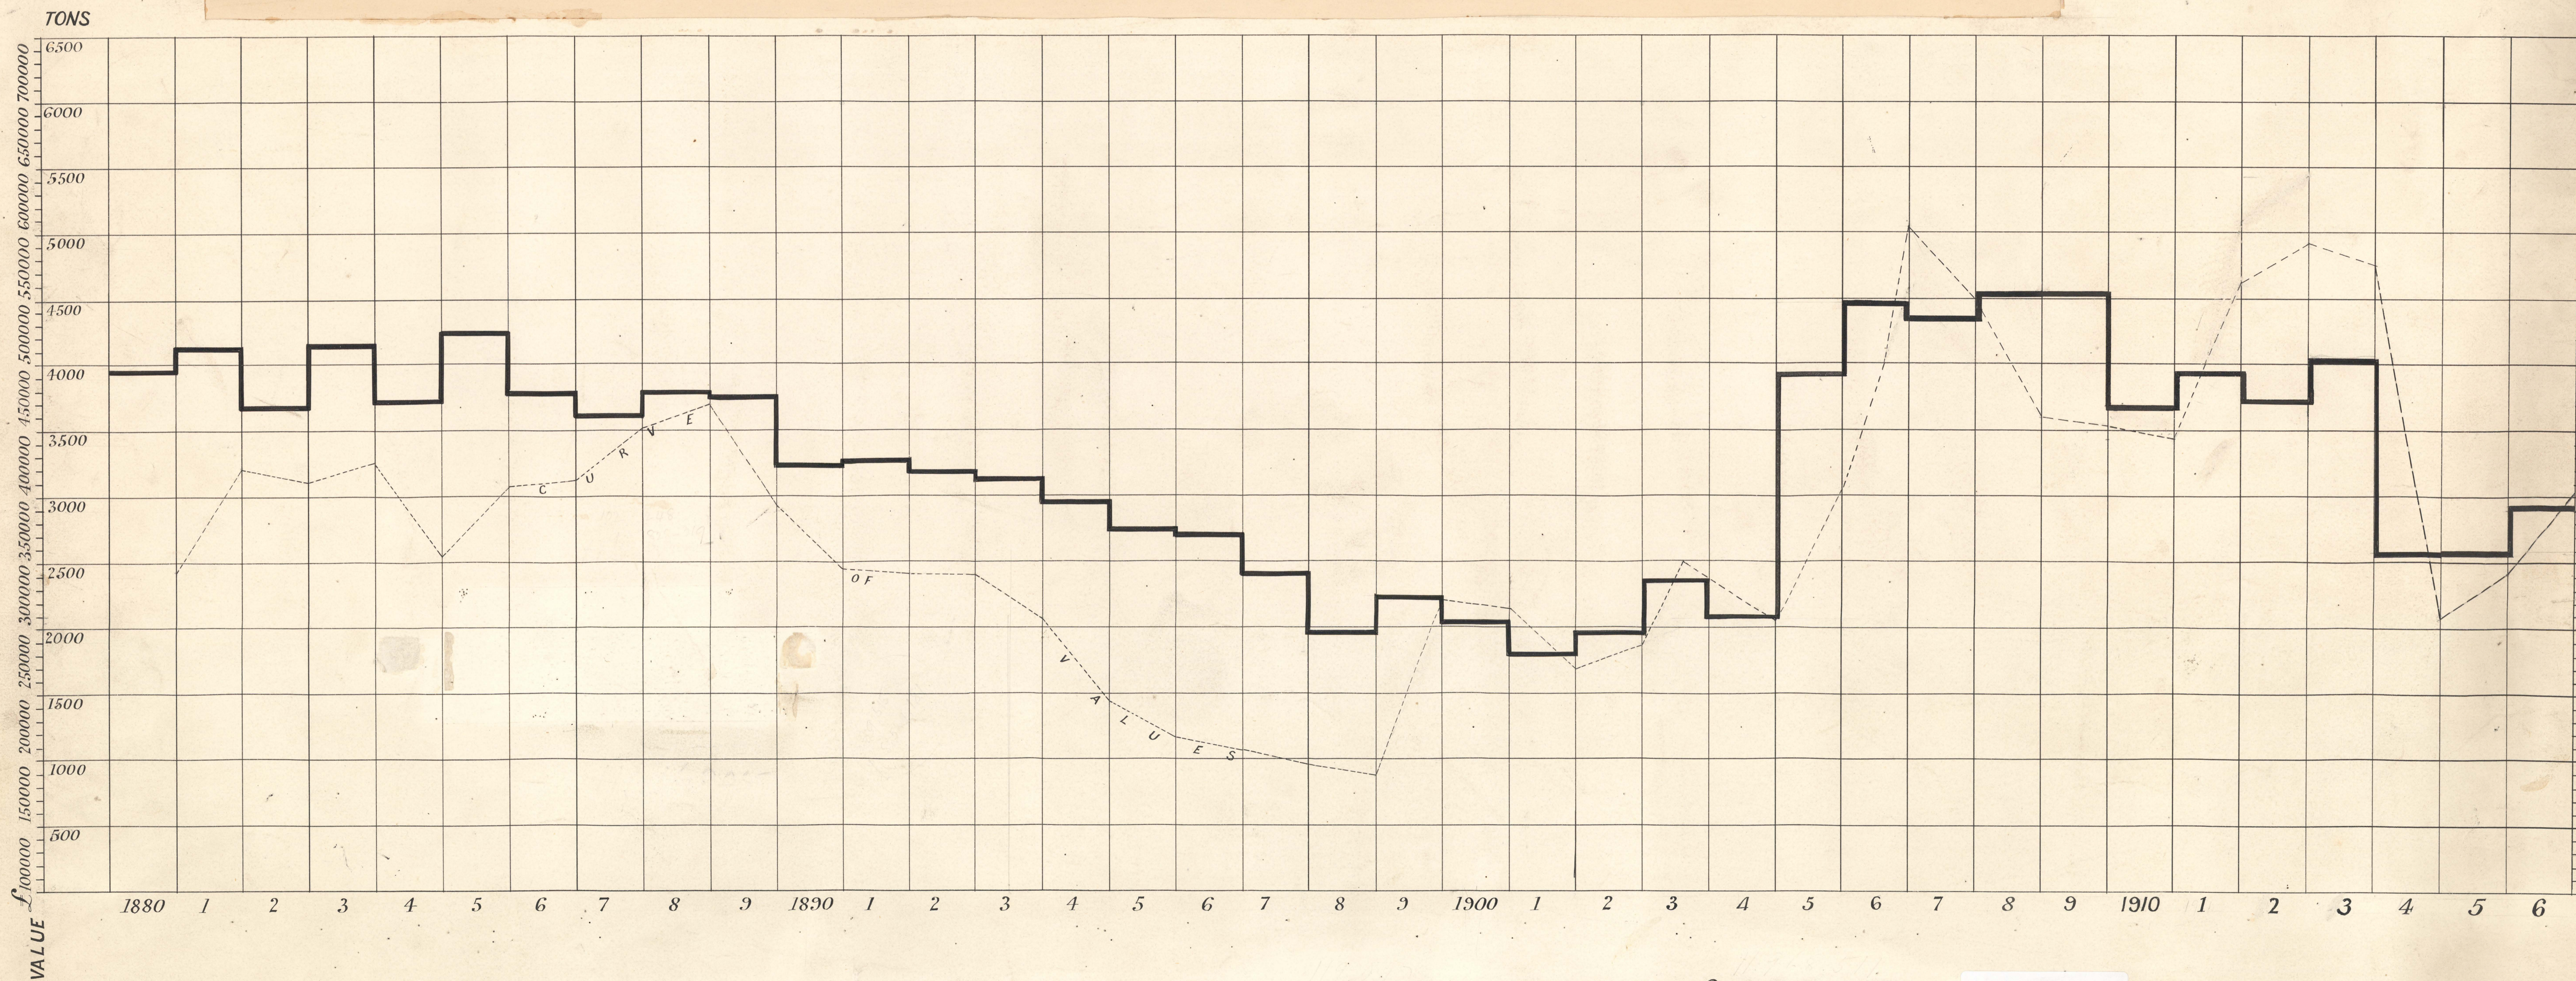

SP
023/03

Diagram showing Total Quantity & Value of Tin exported from Tasmania during the years 1880-1904 and Tin ore produced during the years 1905-1916

GRAND TOTALS — Quantity 121,952 Tons Value £12,319,363

23. MINERAL OUTPUT DIAGRAMS.

TIN

For Mines Report