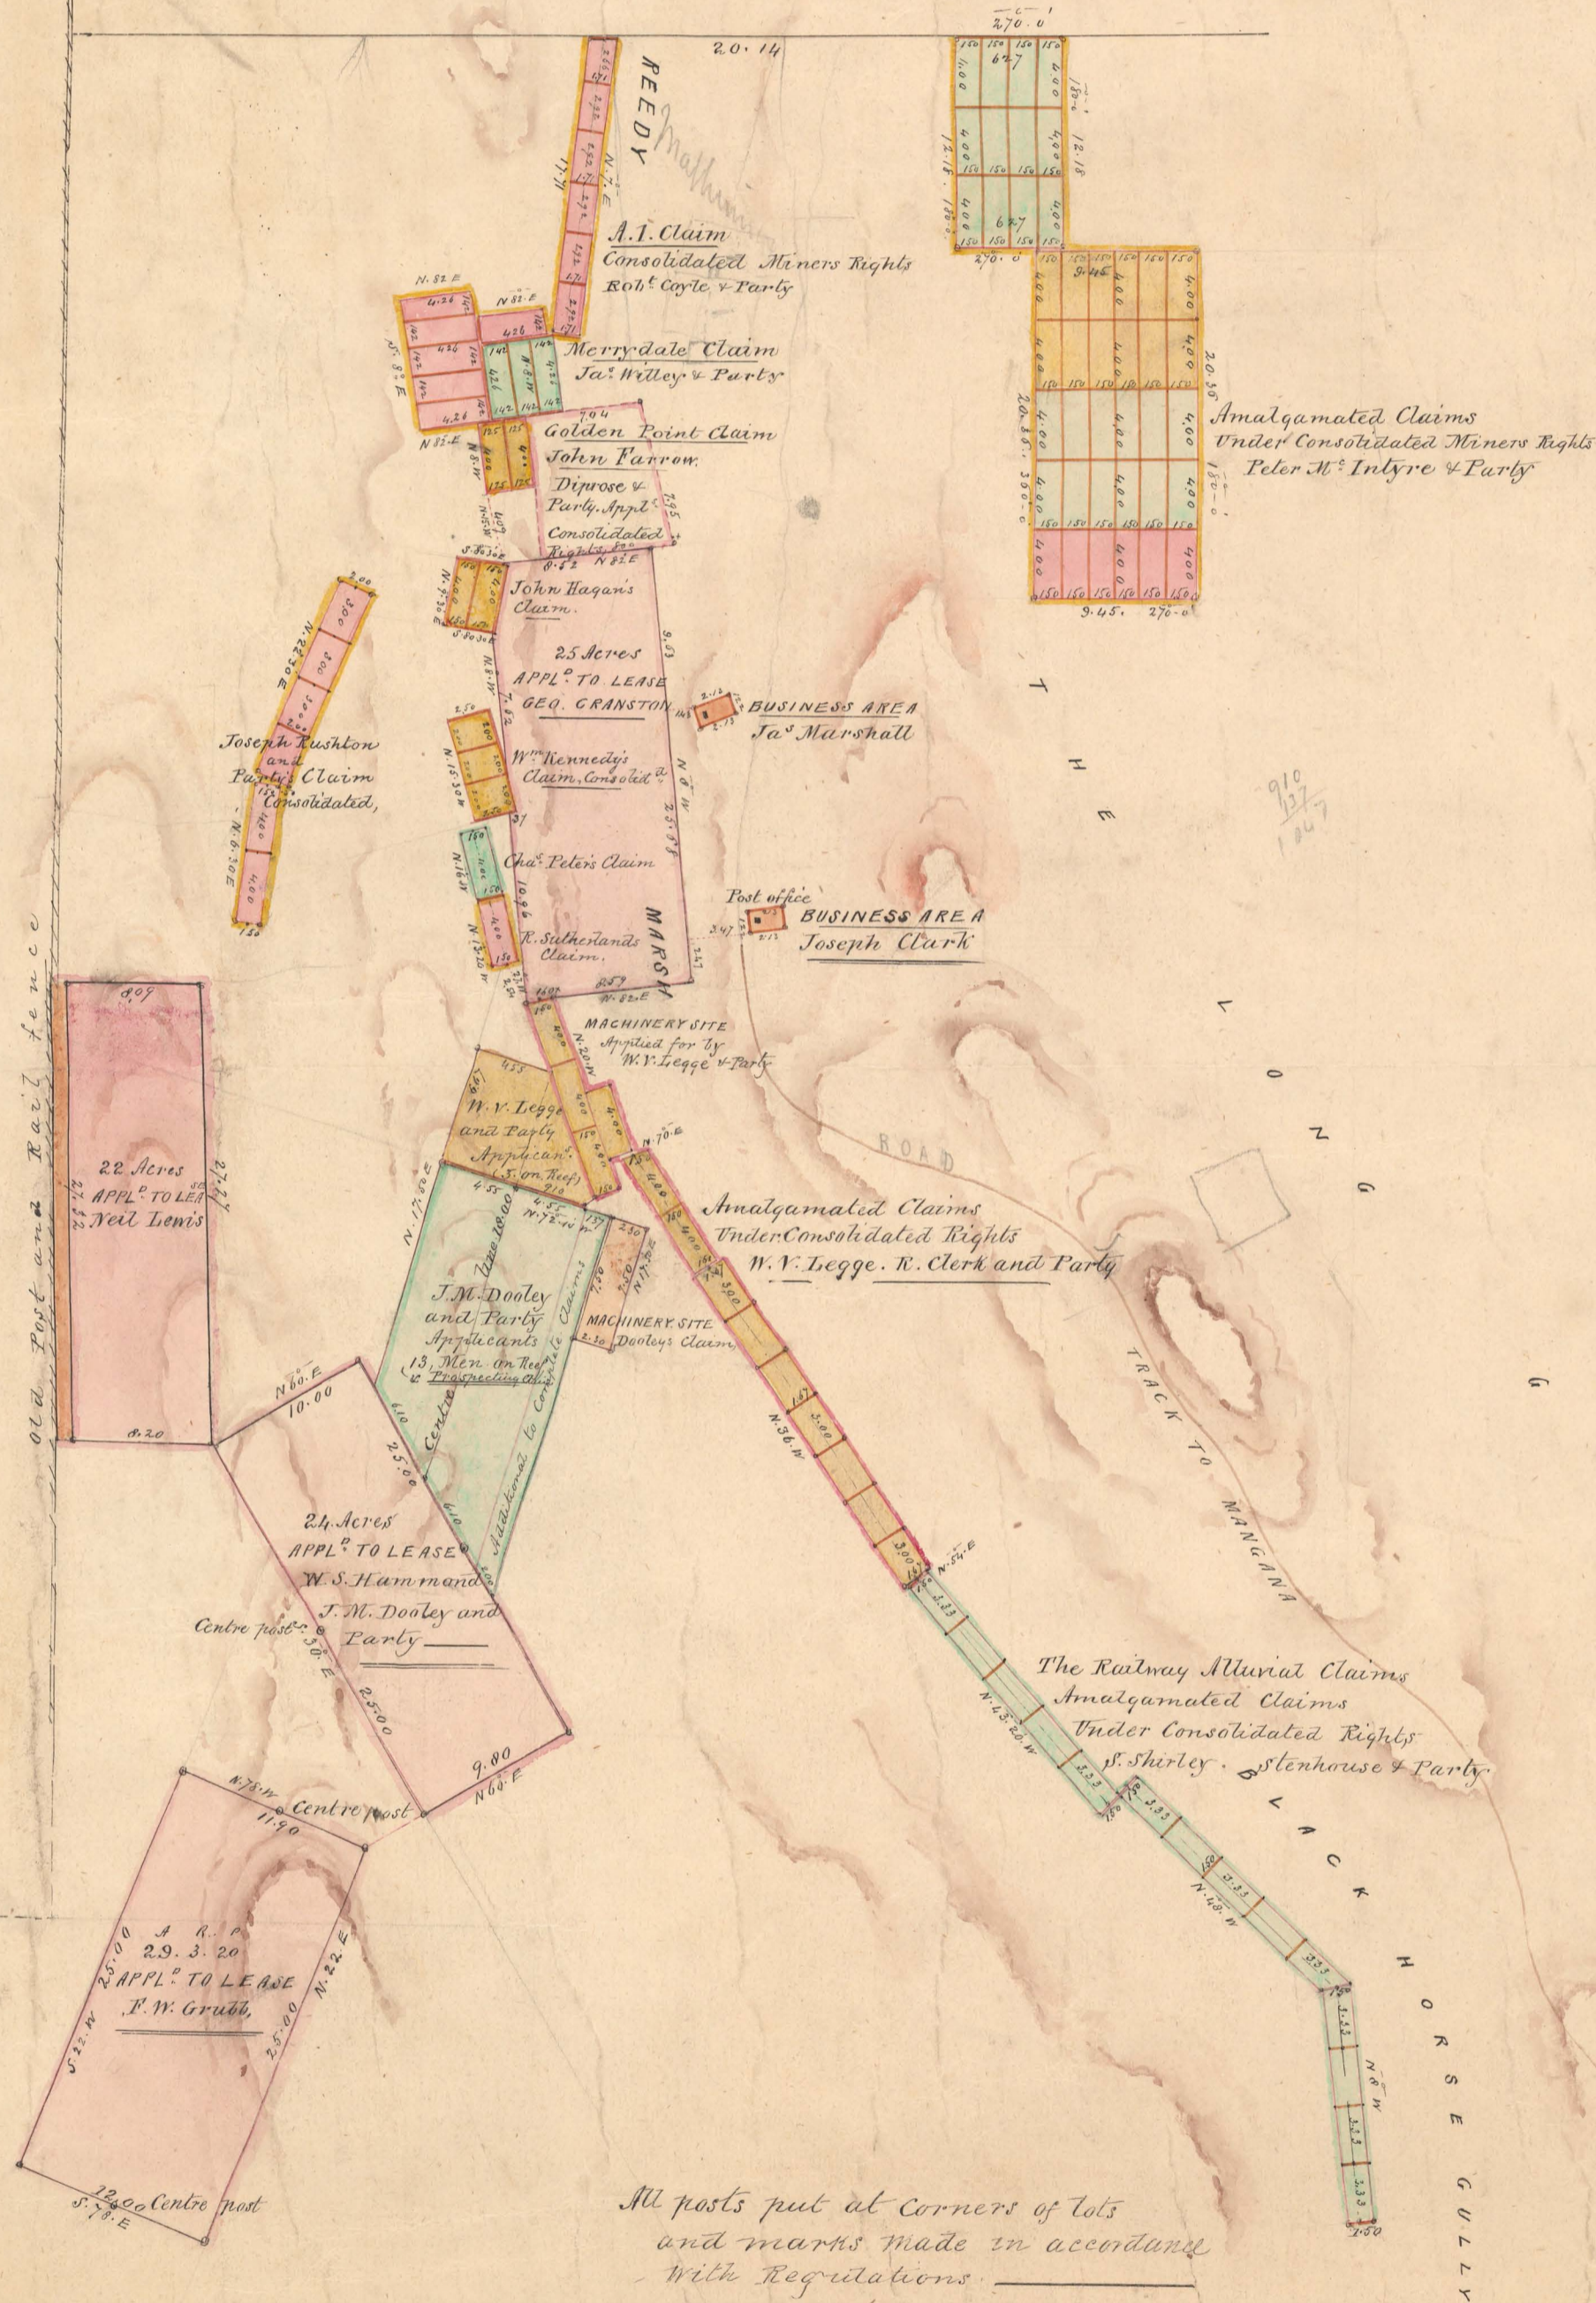

JUL 29
1870

DIAGRAM OF AREAS SURVEYED

In the Locality of Reedy Marsh

UNDER THE GOLD FIELDS REGULATIONS

Scale 10 Chains to an Inch

WILLIAM TALBOT
PURCHASER

Handwritten signature and date:
District Mining Surveyor
July 29th 1870

27. REEDY MARSH

Melospiza cinerea

11-27