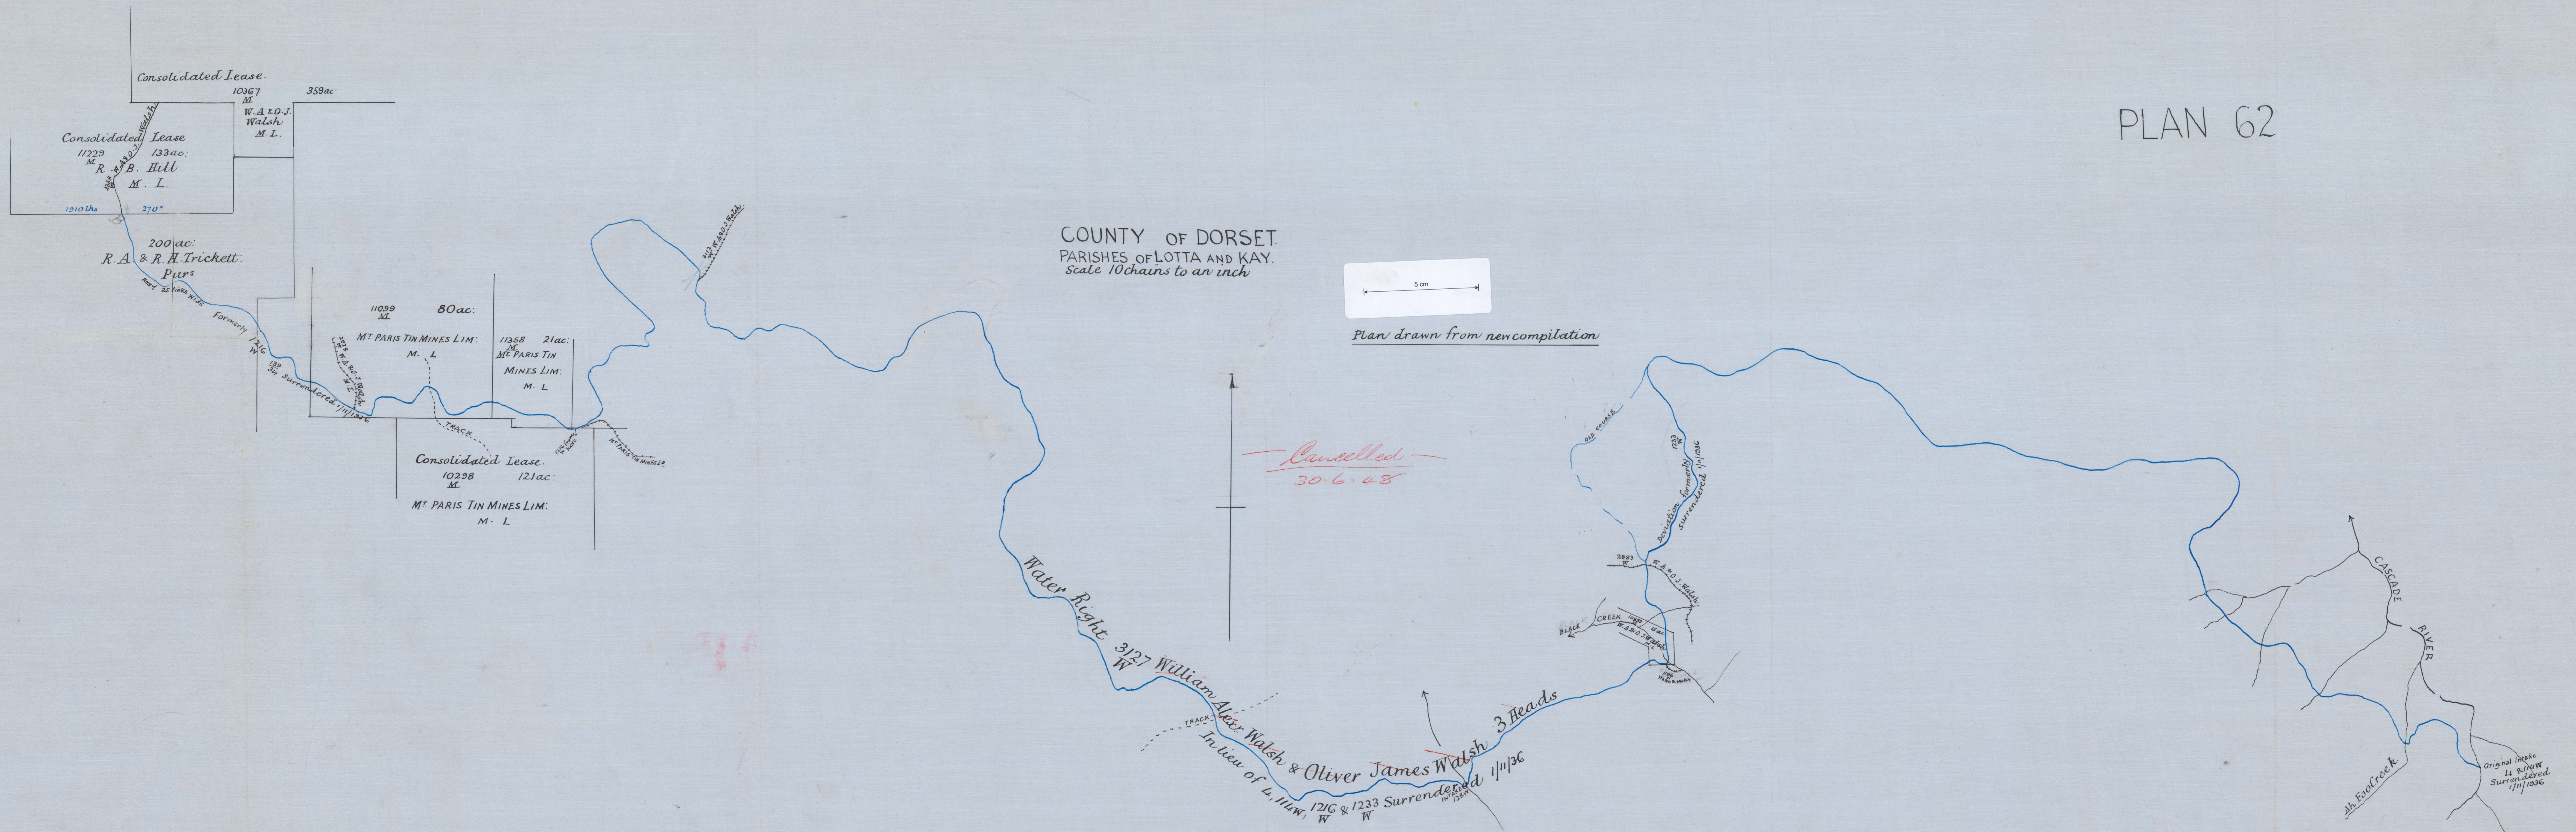

# PLAN 62

COUNTY OF DORSET.  
PARISHES OF LOTTA AND KAY.  
Scale 10 chains to an inch

Plan drawn from new compilation

~~Cancelled~~  
30.6.48

Copied B. 26/1/1917  
Plotted  
Finally exam'd 1.2.57  
Entered on plan 1.2.57  
Tracing to L. 2.2.57