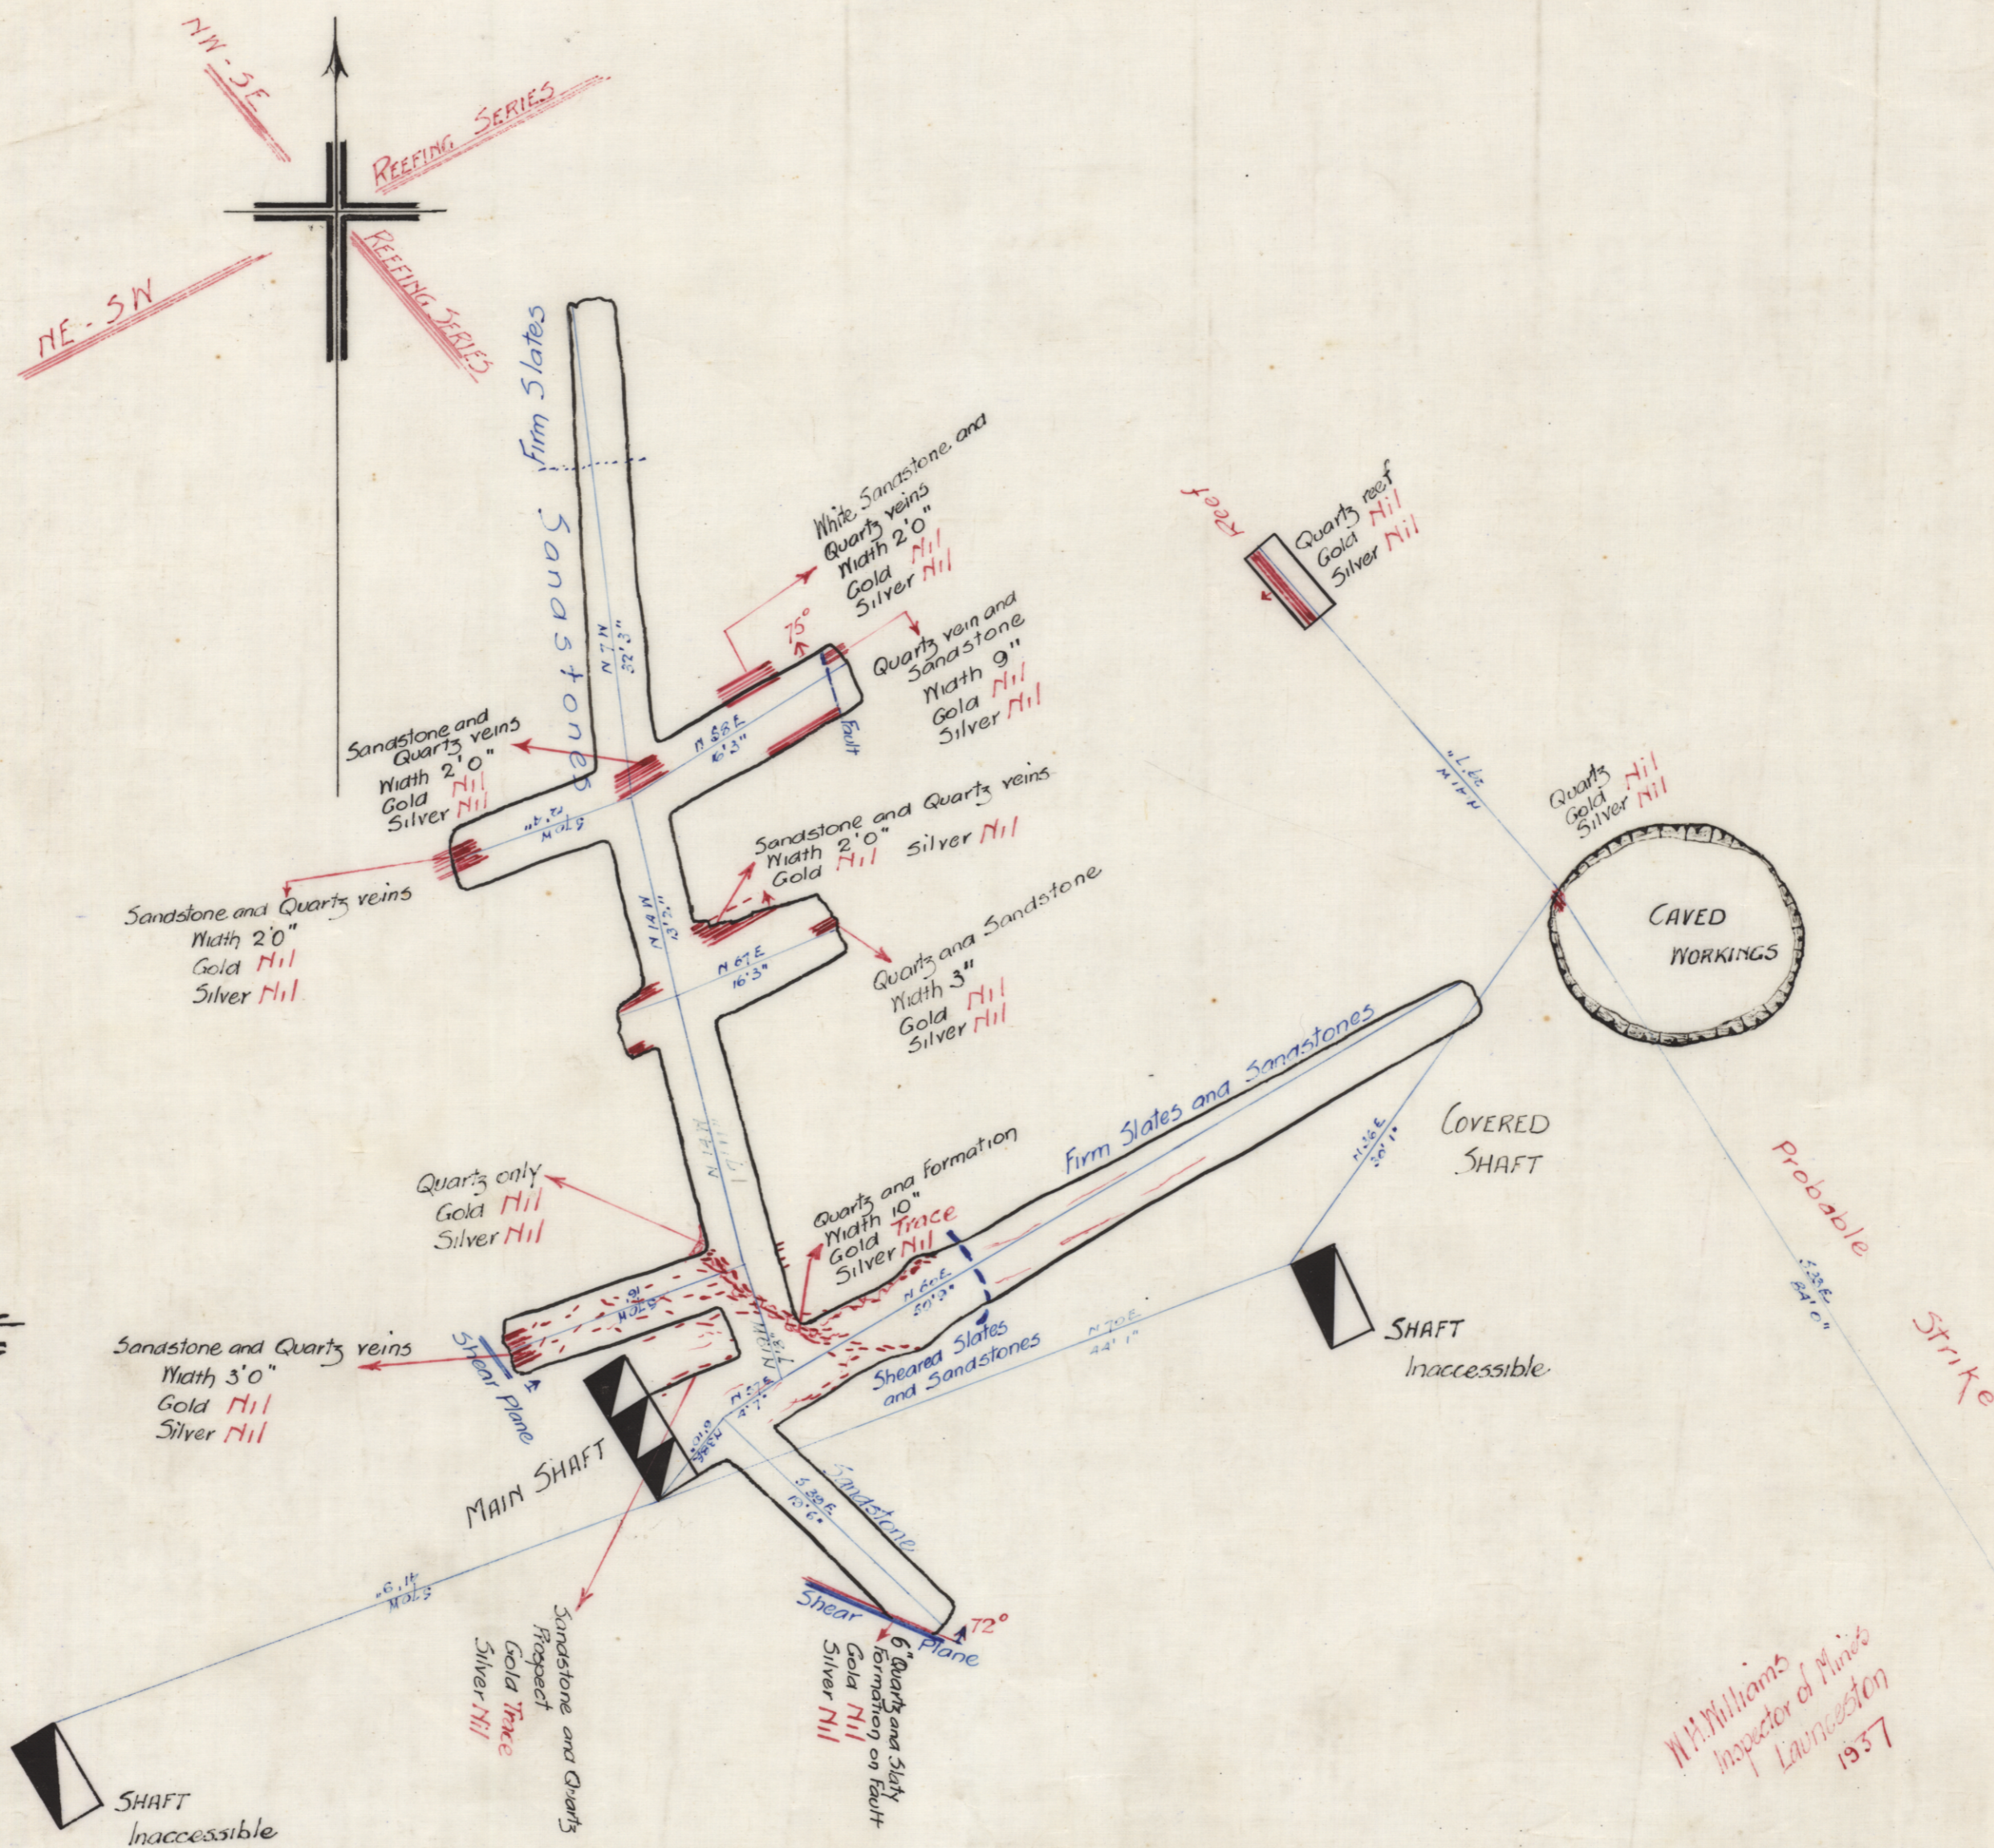

5 cm

UNION GOLD MINE
BACK CREEK
80" Level
Scale 10" to 1"

STONEHOUSE PARTY

735/31

8-7-37