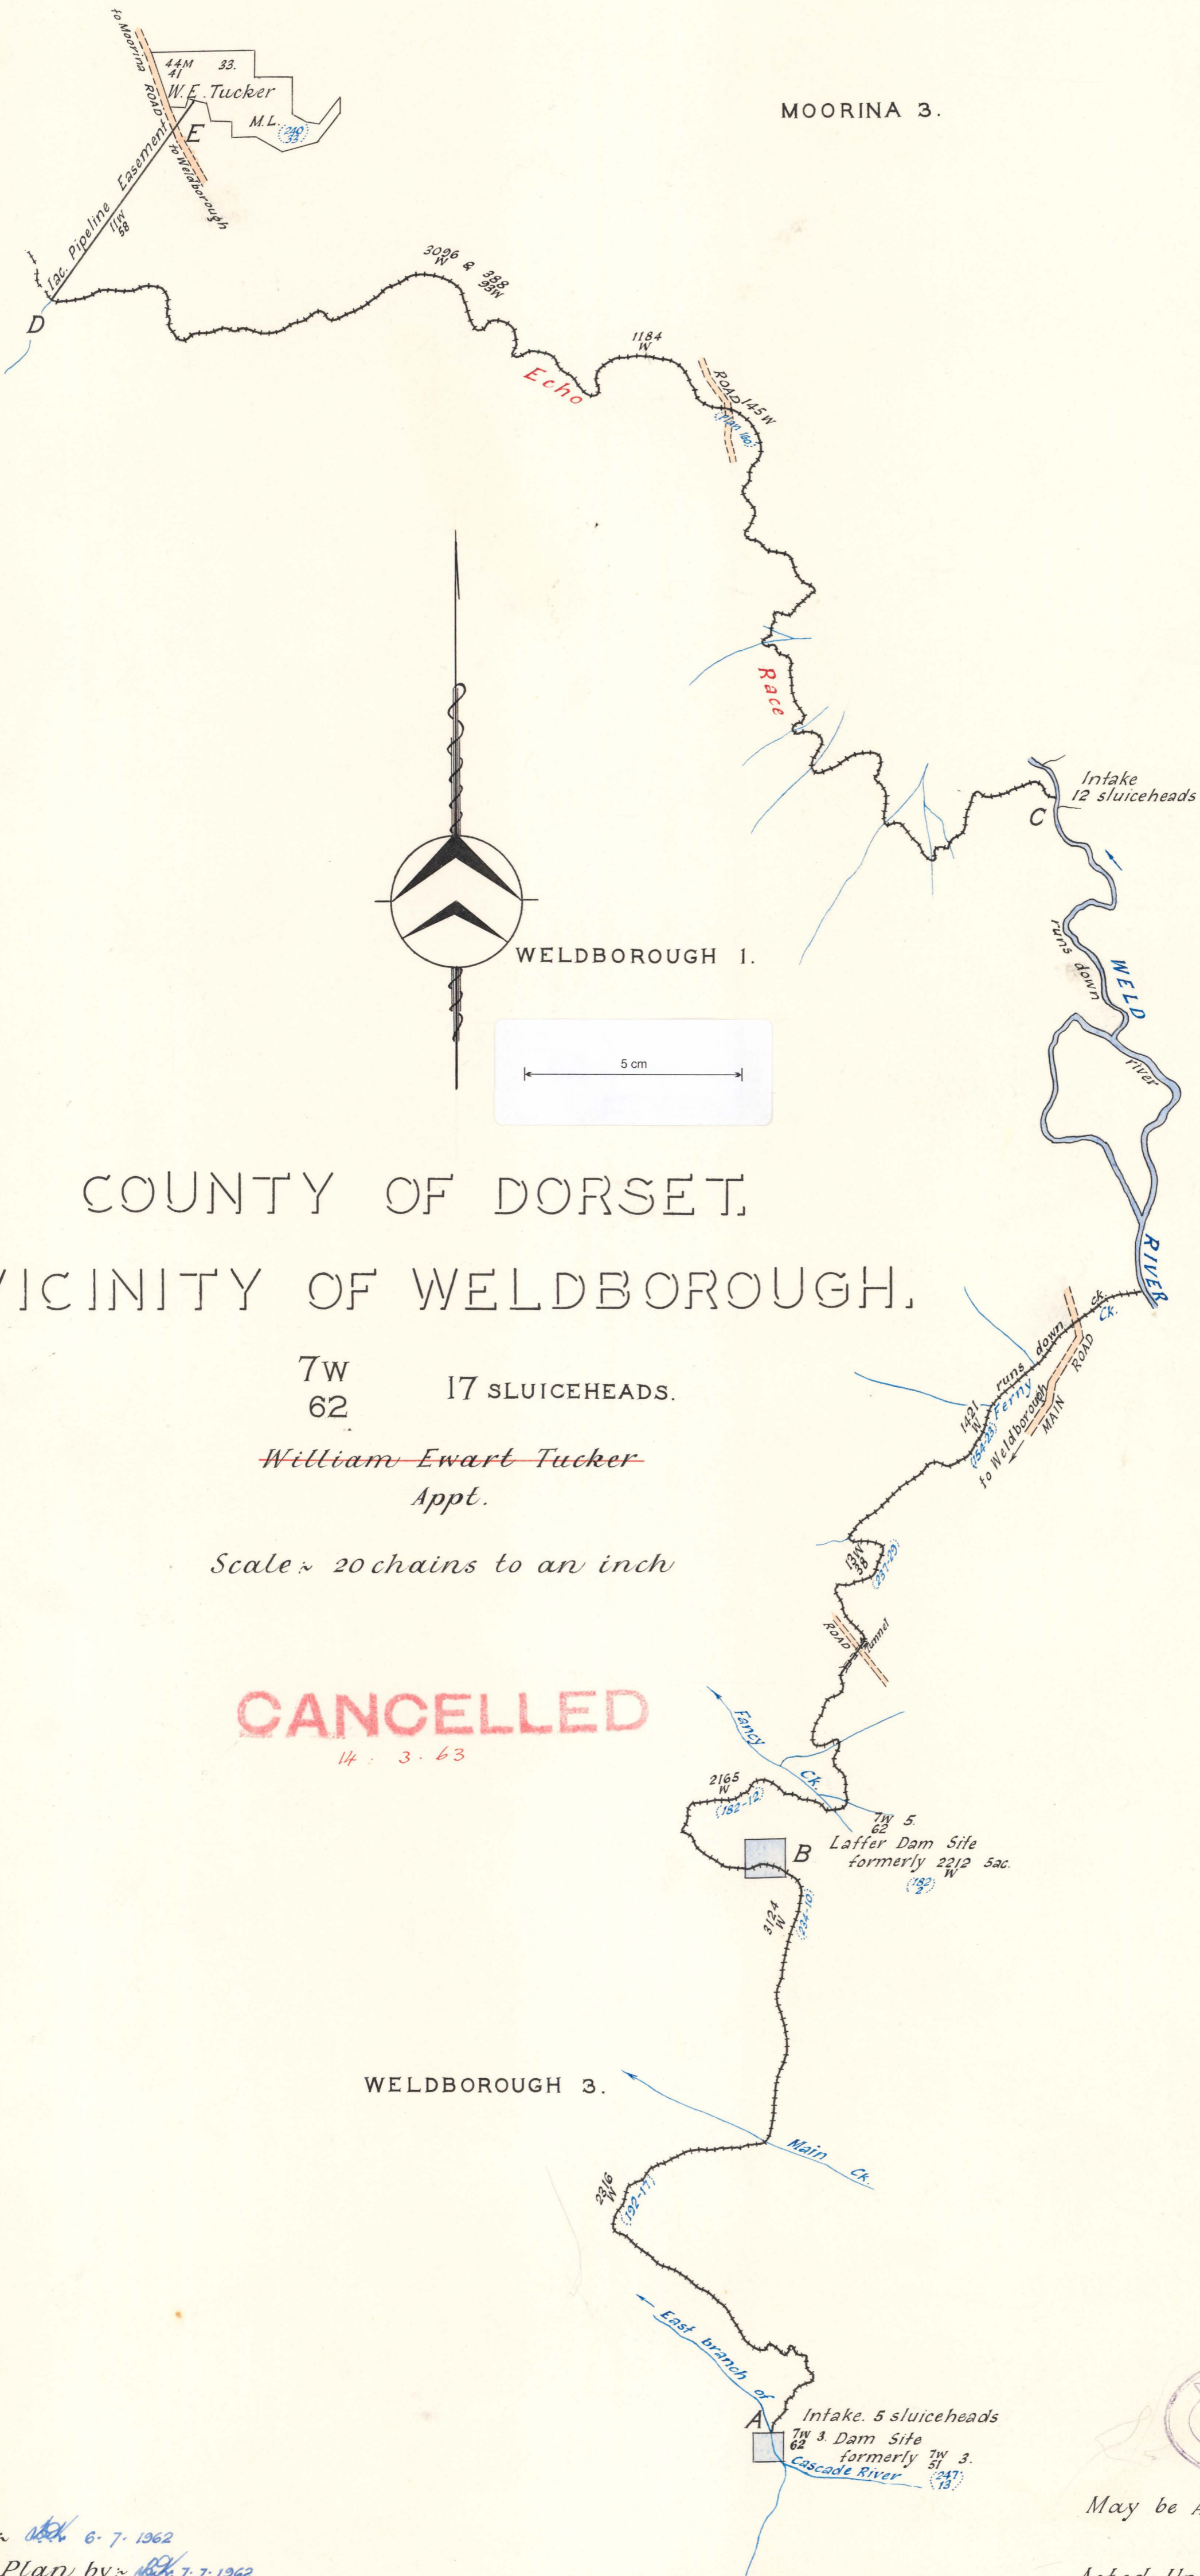

MOORINA 3.

COUNTY OF DORSET.  
VICINITY OF WELDBOROUGH.

7W 17 SLUICEHEADS.  
62

~~William Ewart Tucker~~  
Appt.

Scale ~ 20 chains to an inch

**CANCELLED**  
14. 3. 63

WELDBOROUGH 3.

11 JUL 1962  
ASB

May be Acted Upon

Acted Upon ASB. 11-7-62

APPROVED  
DIRECTOR OF MINES

-SUBJECT TO SURVEY-

Plotted by ~ *ASB* 6-7-1962  
Entered on Plan by ~ *ASB* 7-7-1962  
Finally Examined by ~ *ASB* 9-7-62