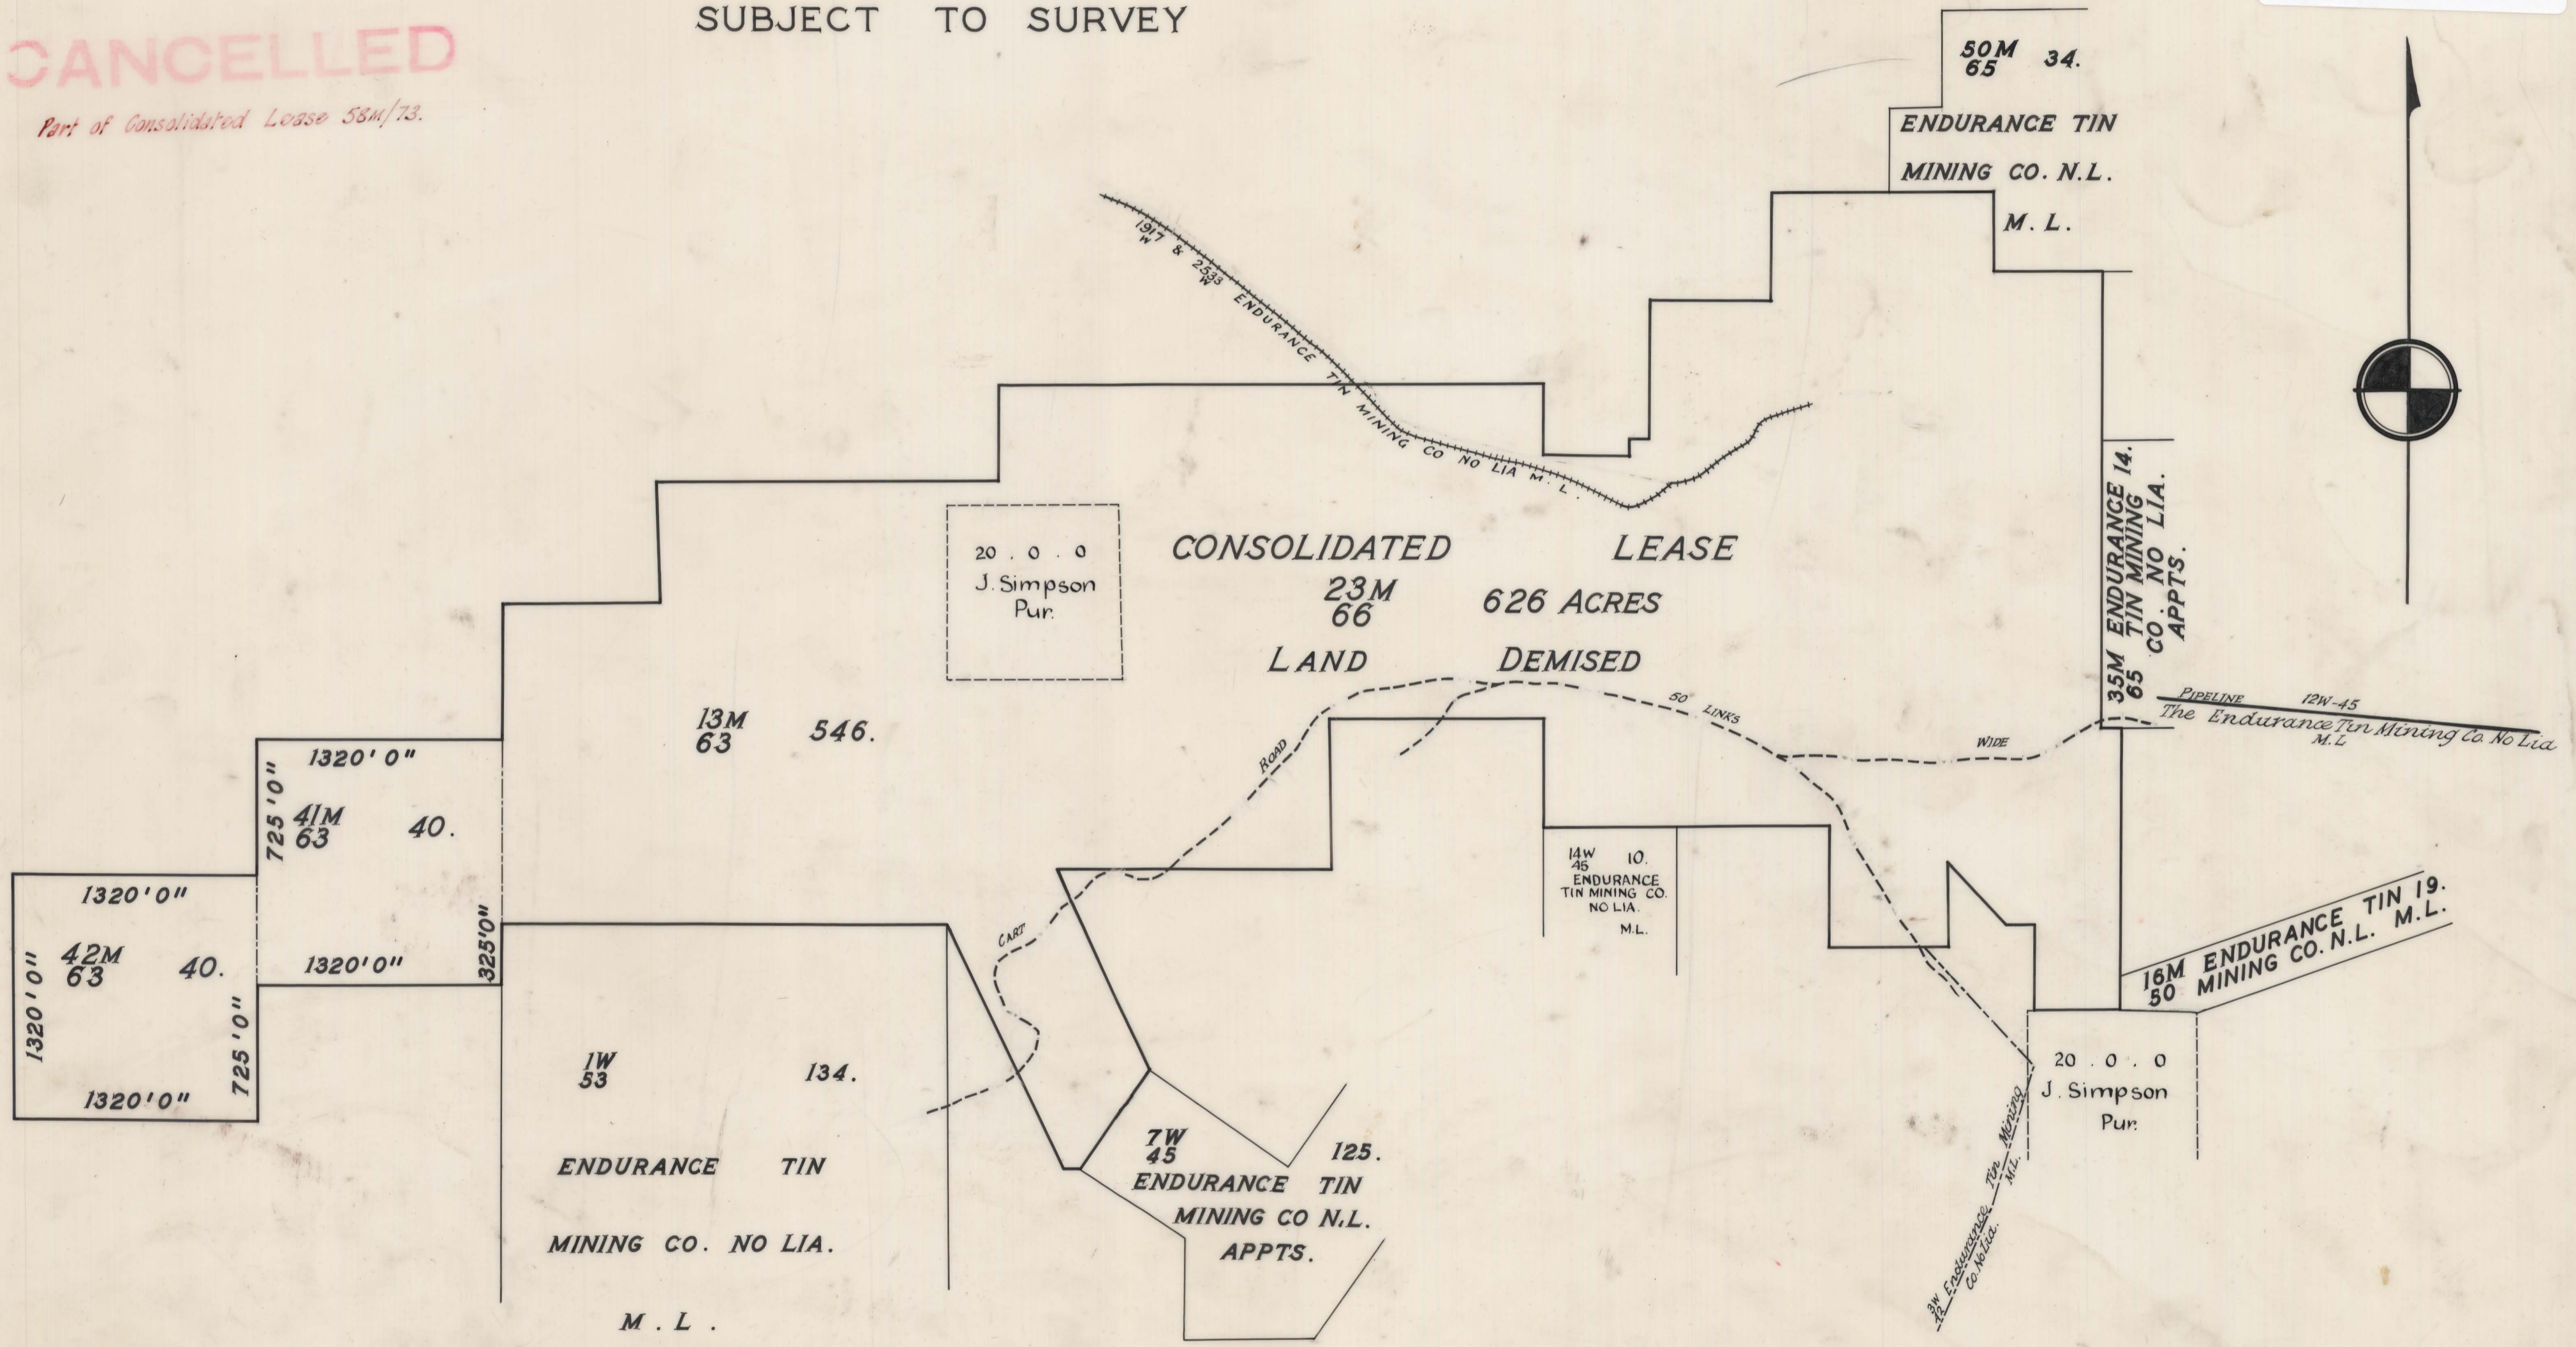

PLAN 228

# LAND DISTRICT OF DORSET VICINITY OF SOUTH MOUNT CAMERON

SUBJECT TO SURVEY

**CANCELLED**

*Part of Consolidated Lease 58M/73.*

APPROVED  
  
 DIRECTOR OF MINES

25 MAY 1967

PLAN 228