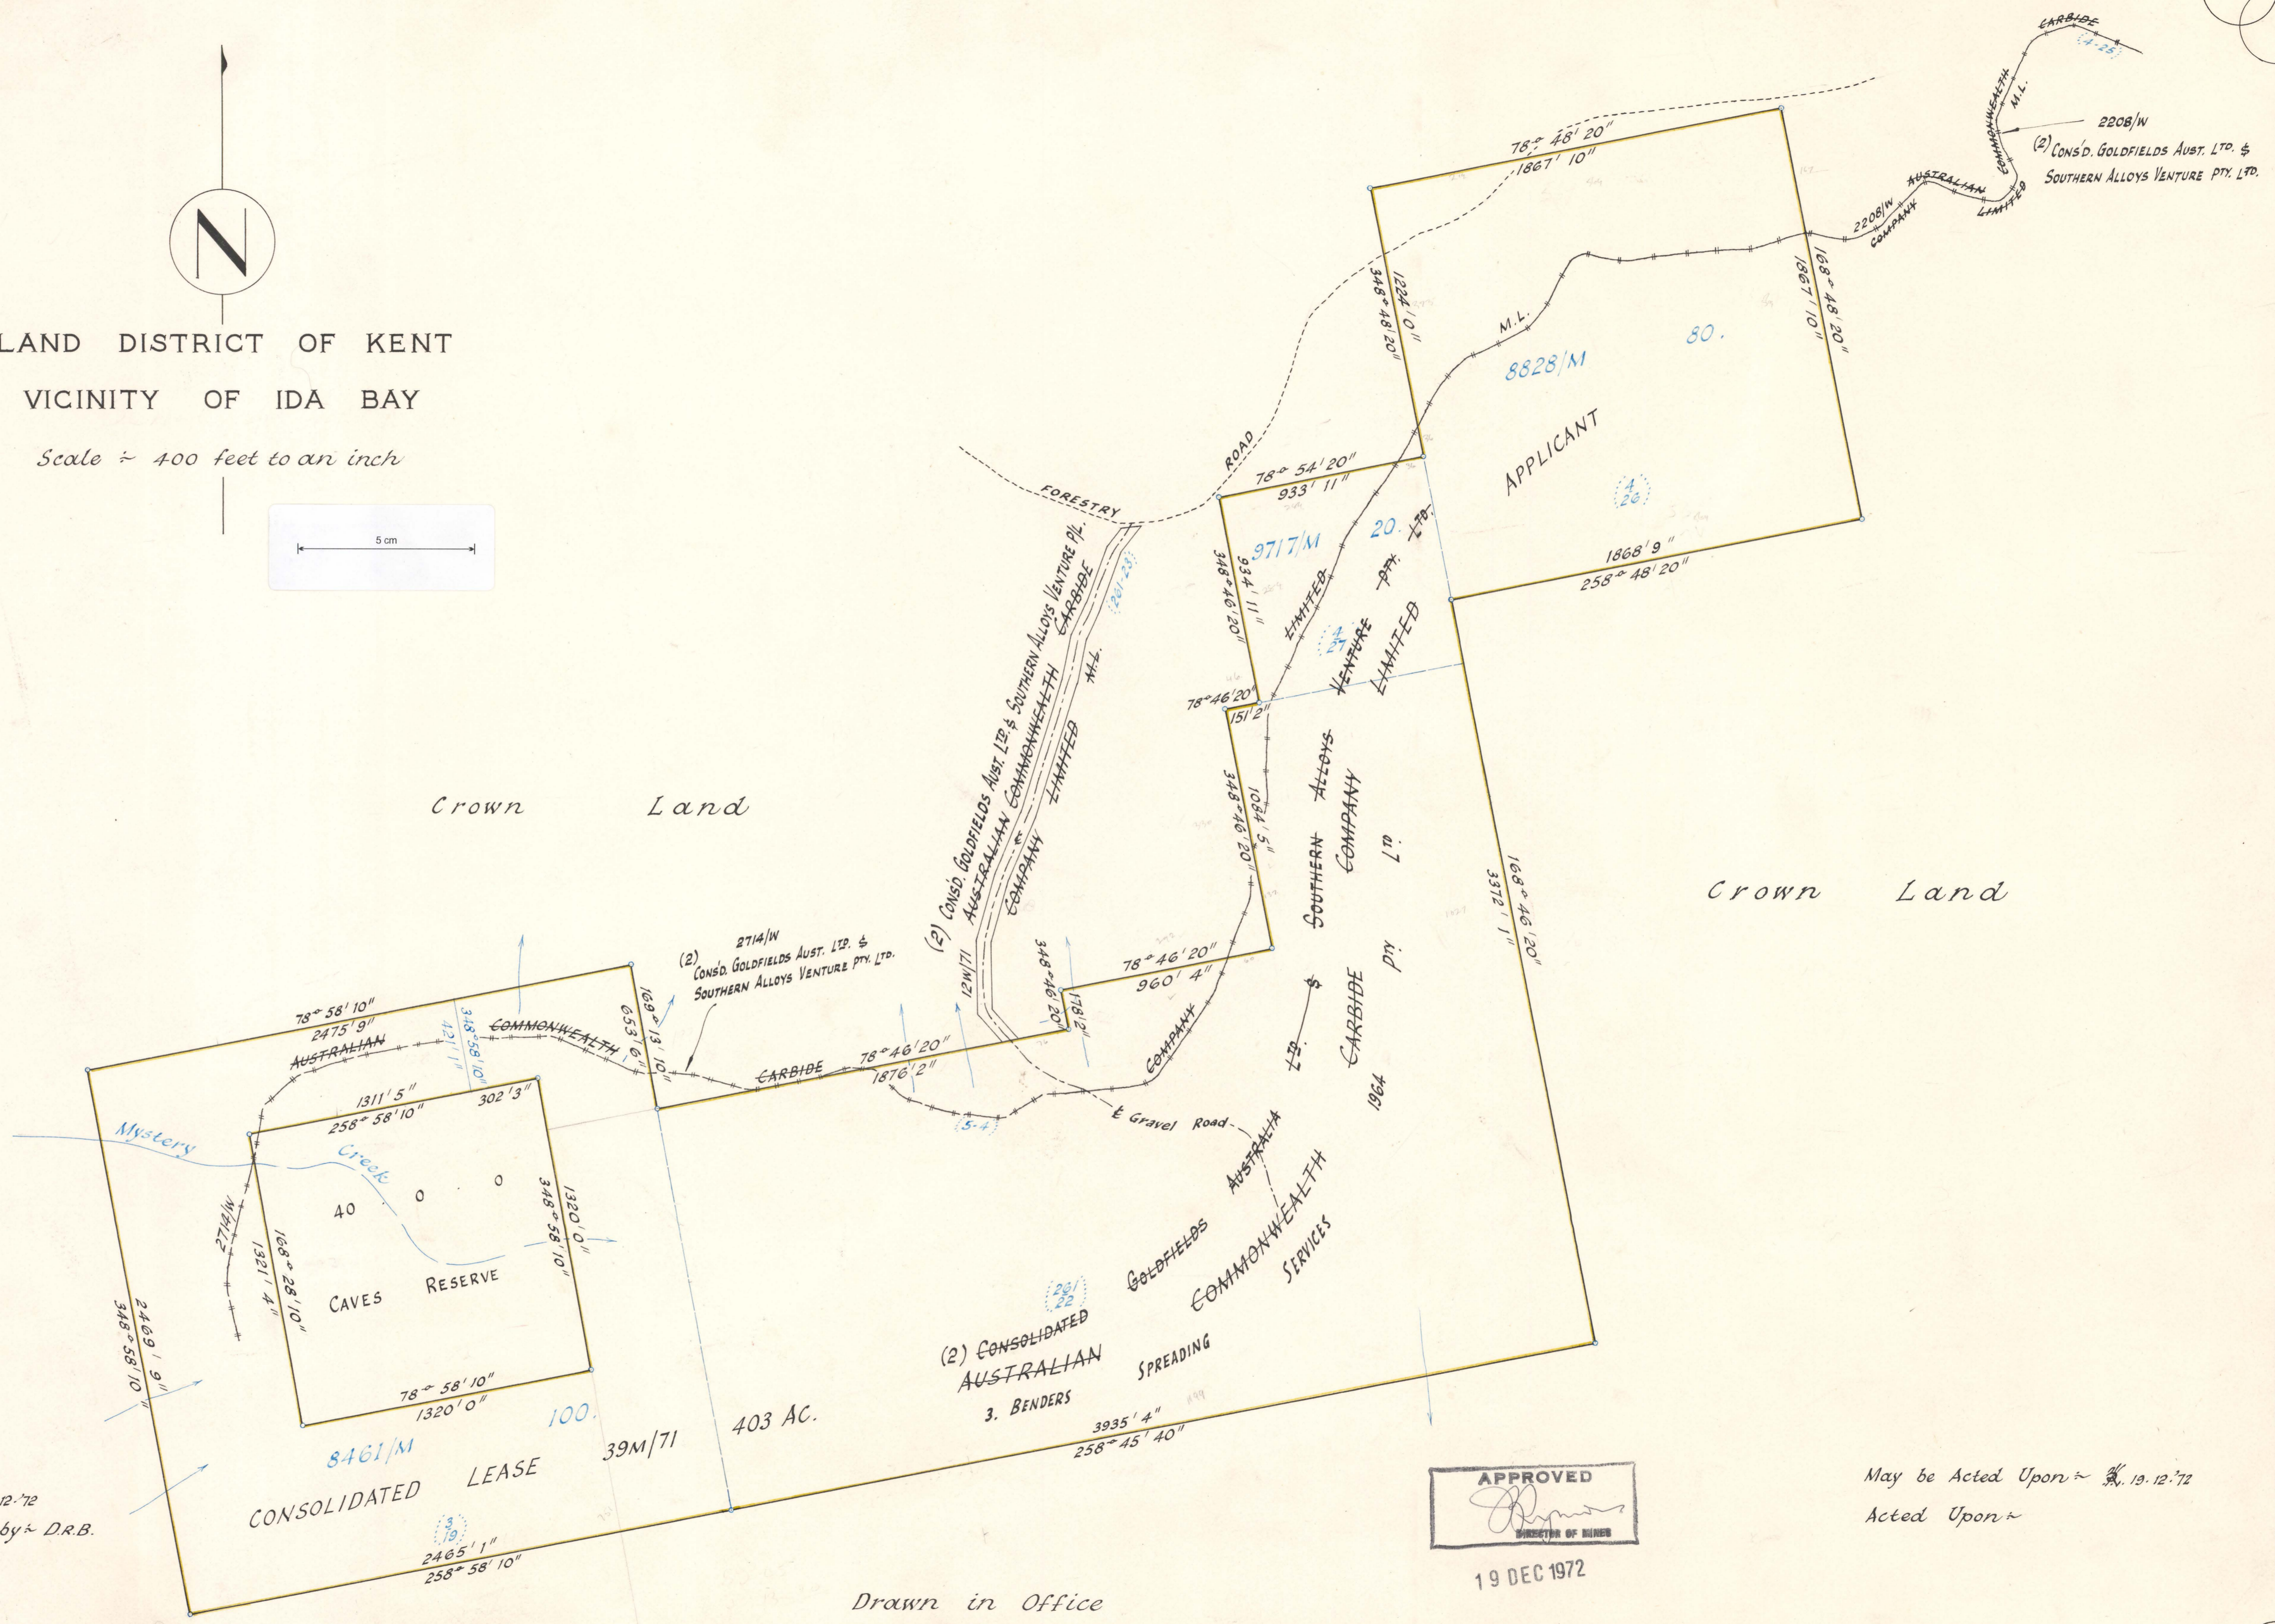

LAND DISTRICT OF KENT
VICINITY OF IDA BAY

Scale ~ 400 feet to an inch

Plotted by ~ D.R.B. 11.12.72
Finally Examined by ~ D.R.B. 13.12.72
Entered on General Plan by ~ D.R.B.

Drawn in Office

19 DEC 1972

May be Acted Upon ~ 13.12.72
Acted Upon ~