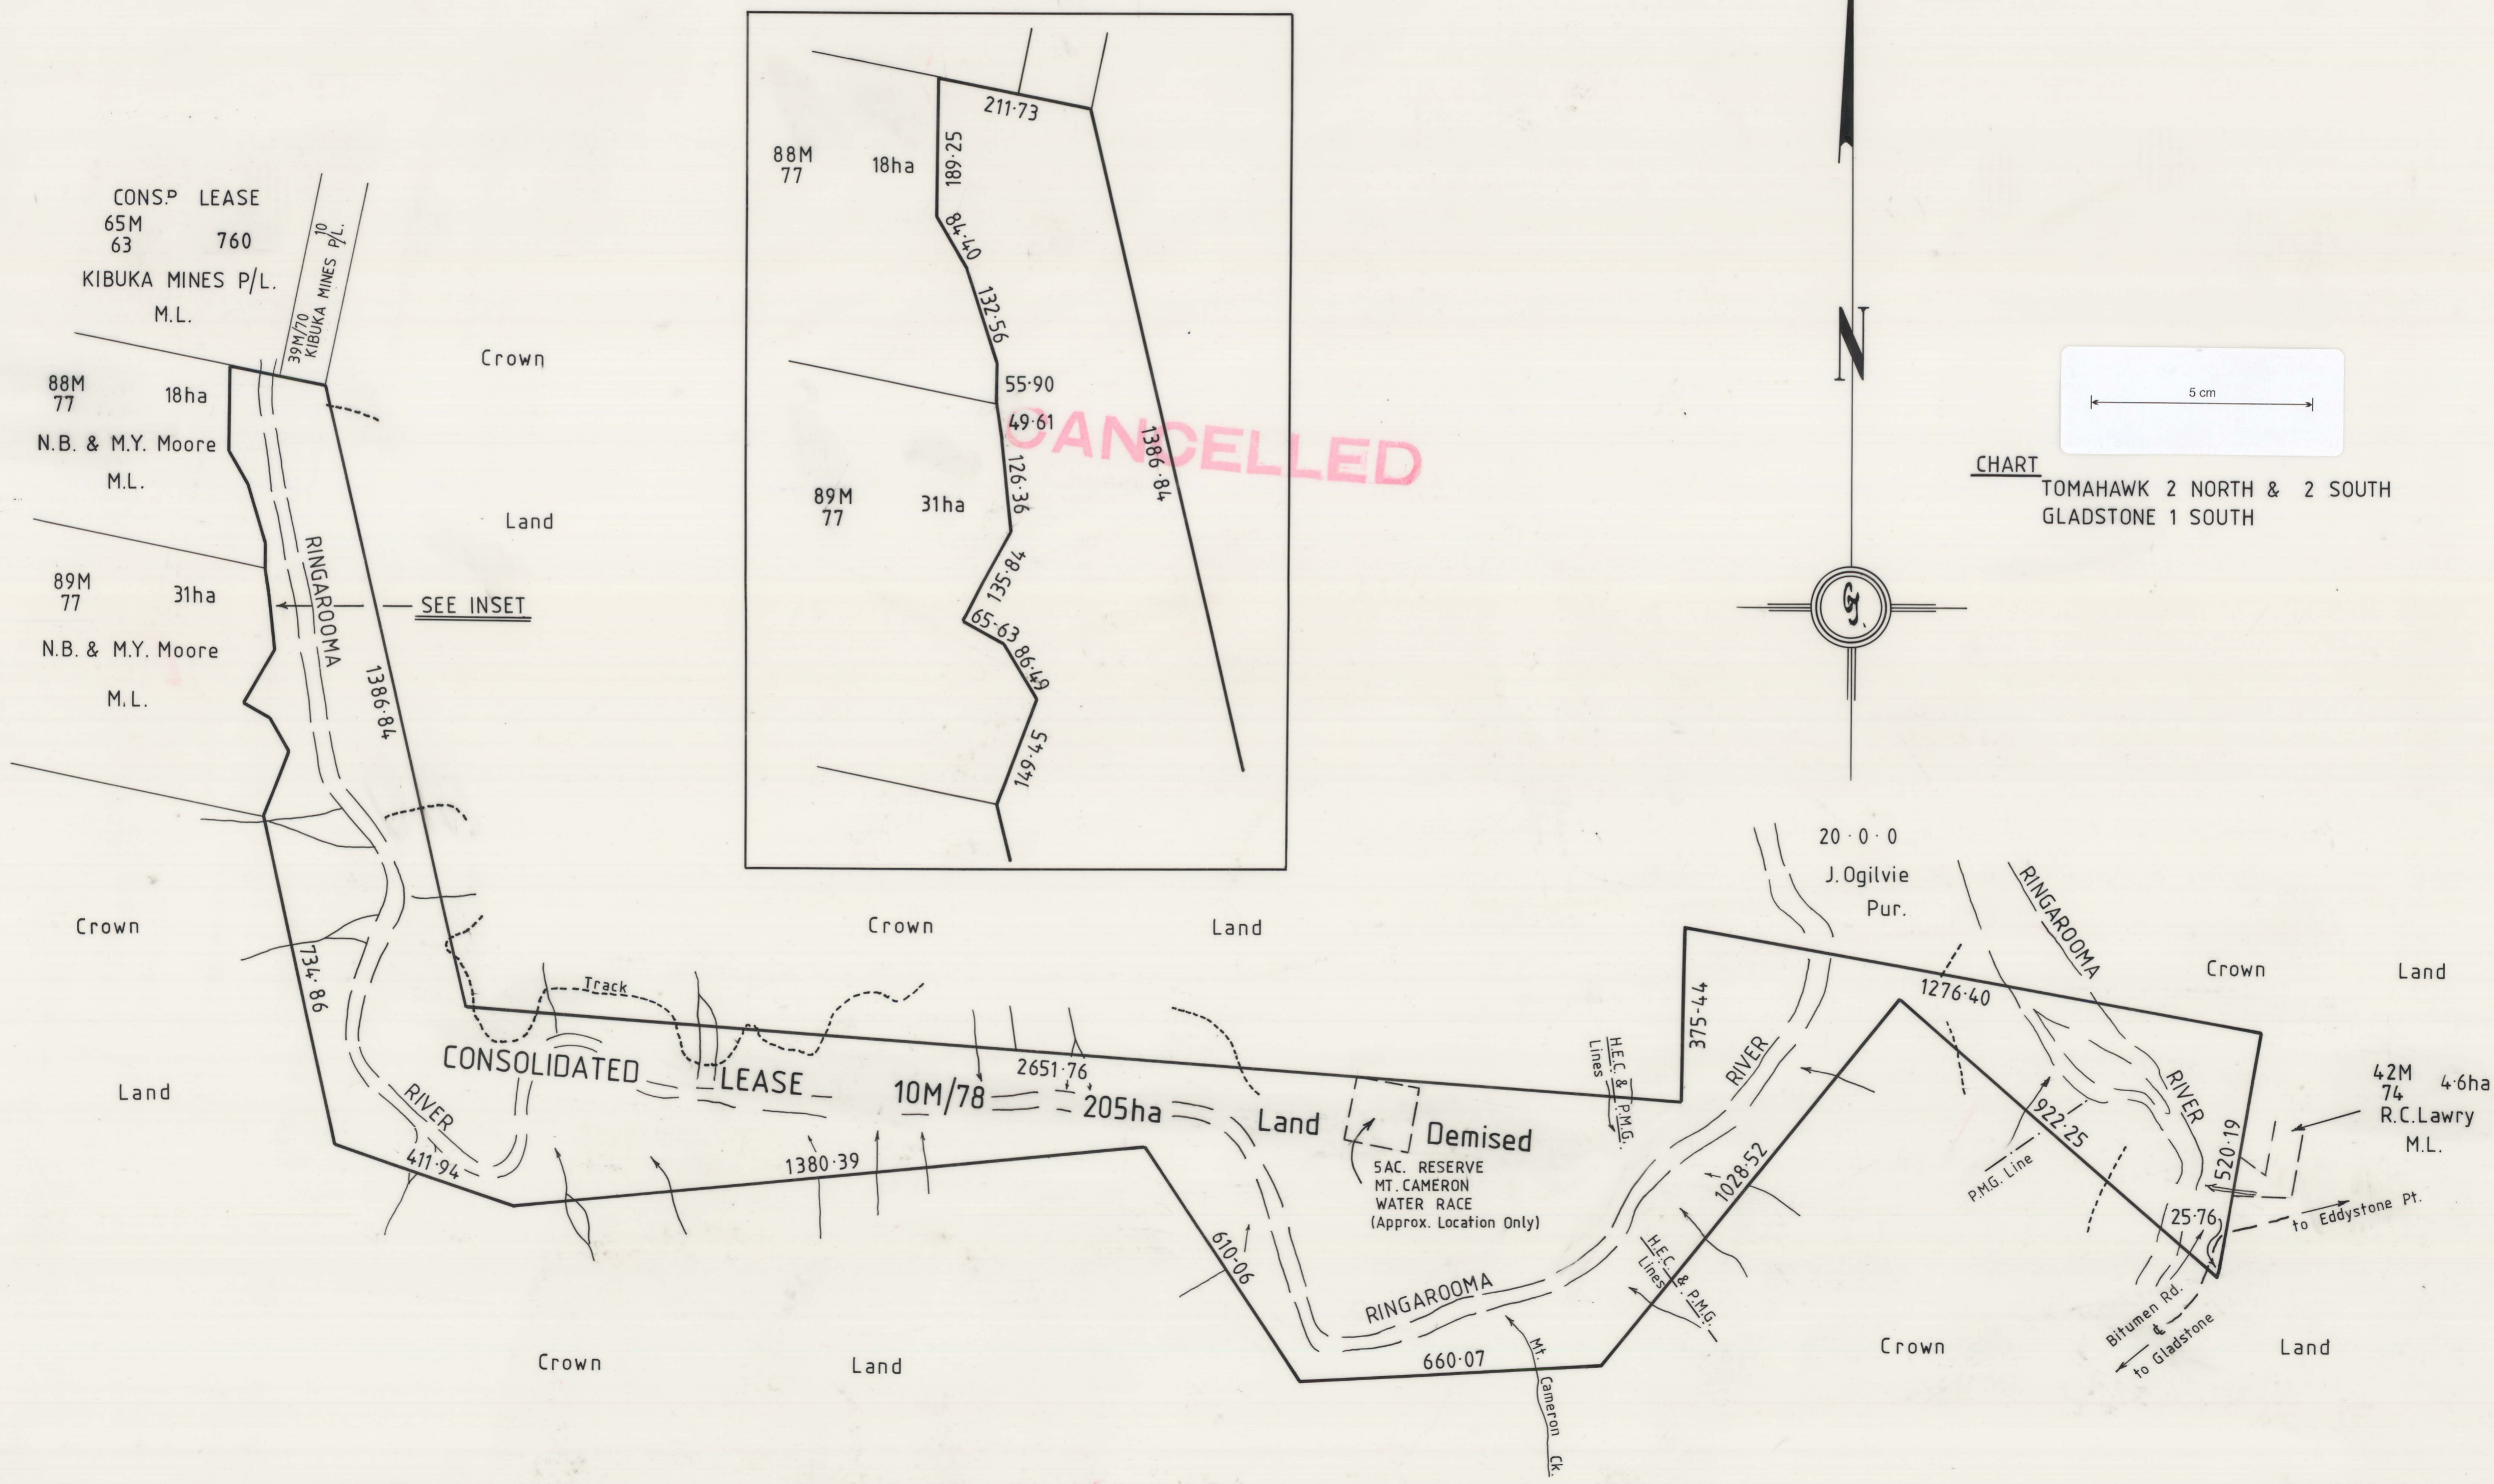

LAND DISTRICT OF DORSET
VICINITY OF RINGAROOMA RIVER
CONSOLIDATED LEASE 10M/78 205ha
KIBUKA MINES PTY. LTD.

CHART
TOMAHAWK 2 NORTH & 2 SOUTH
GLADSTONE 1 SOUTH