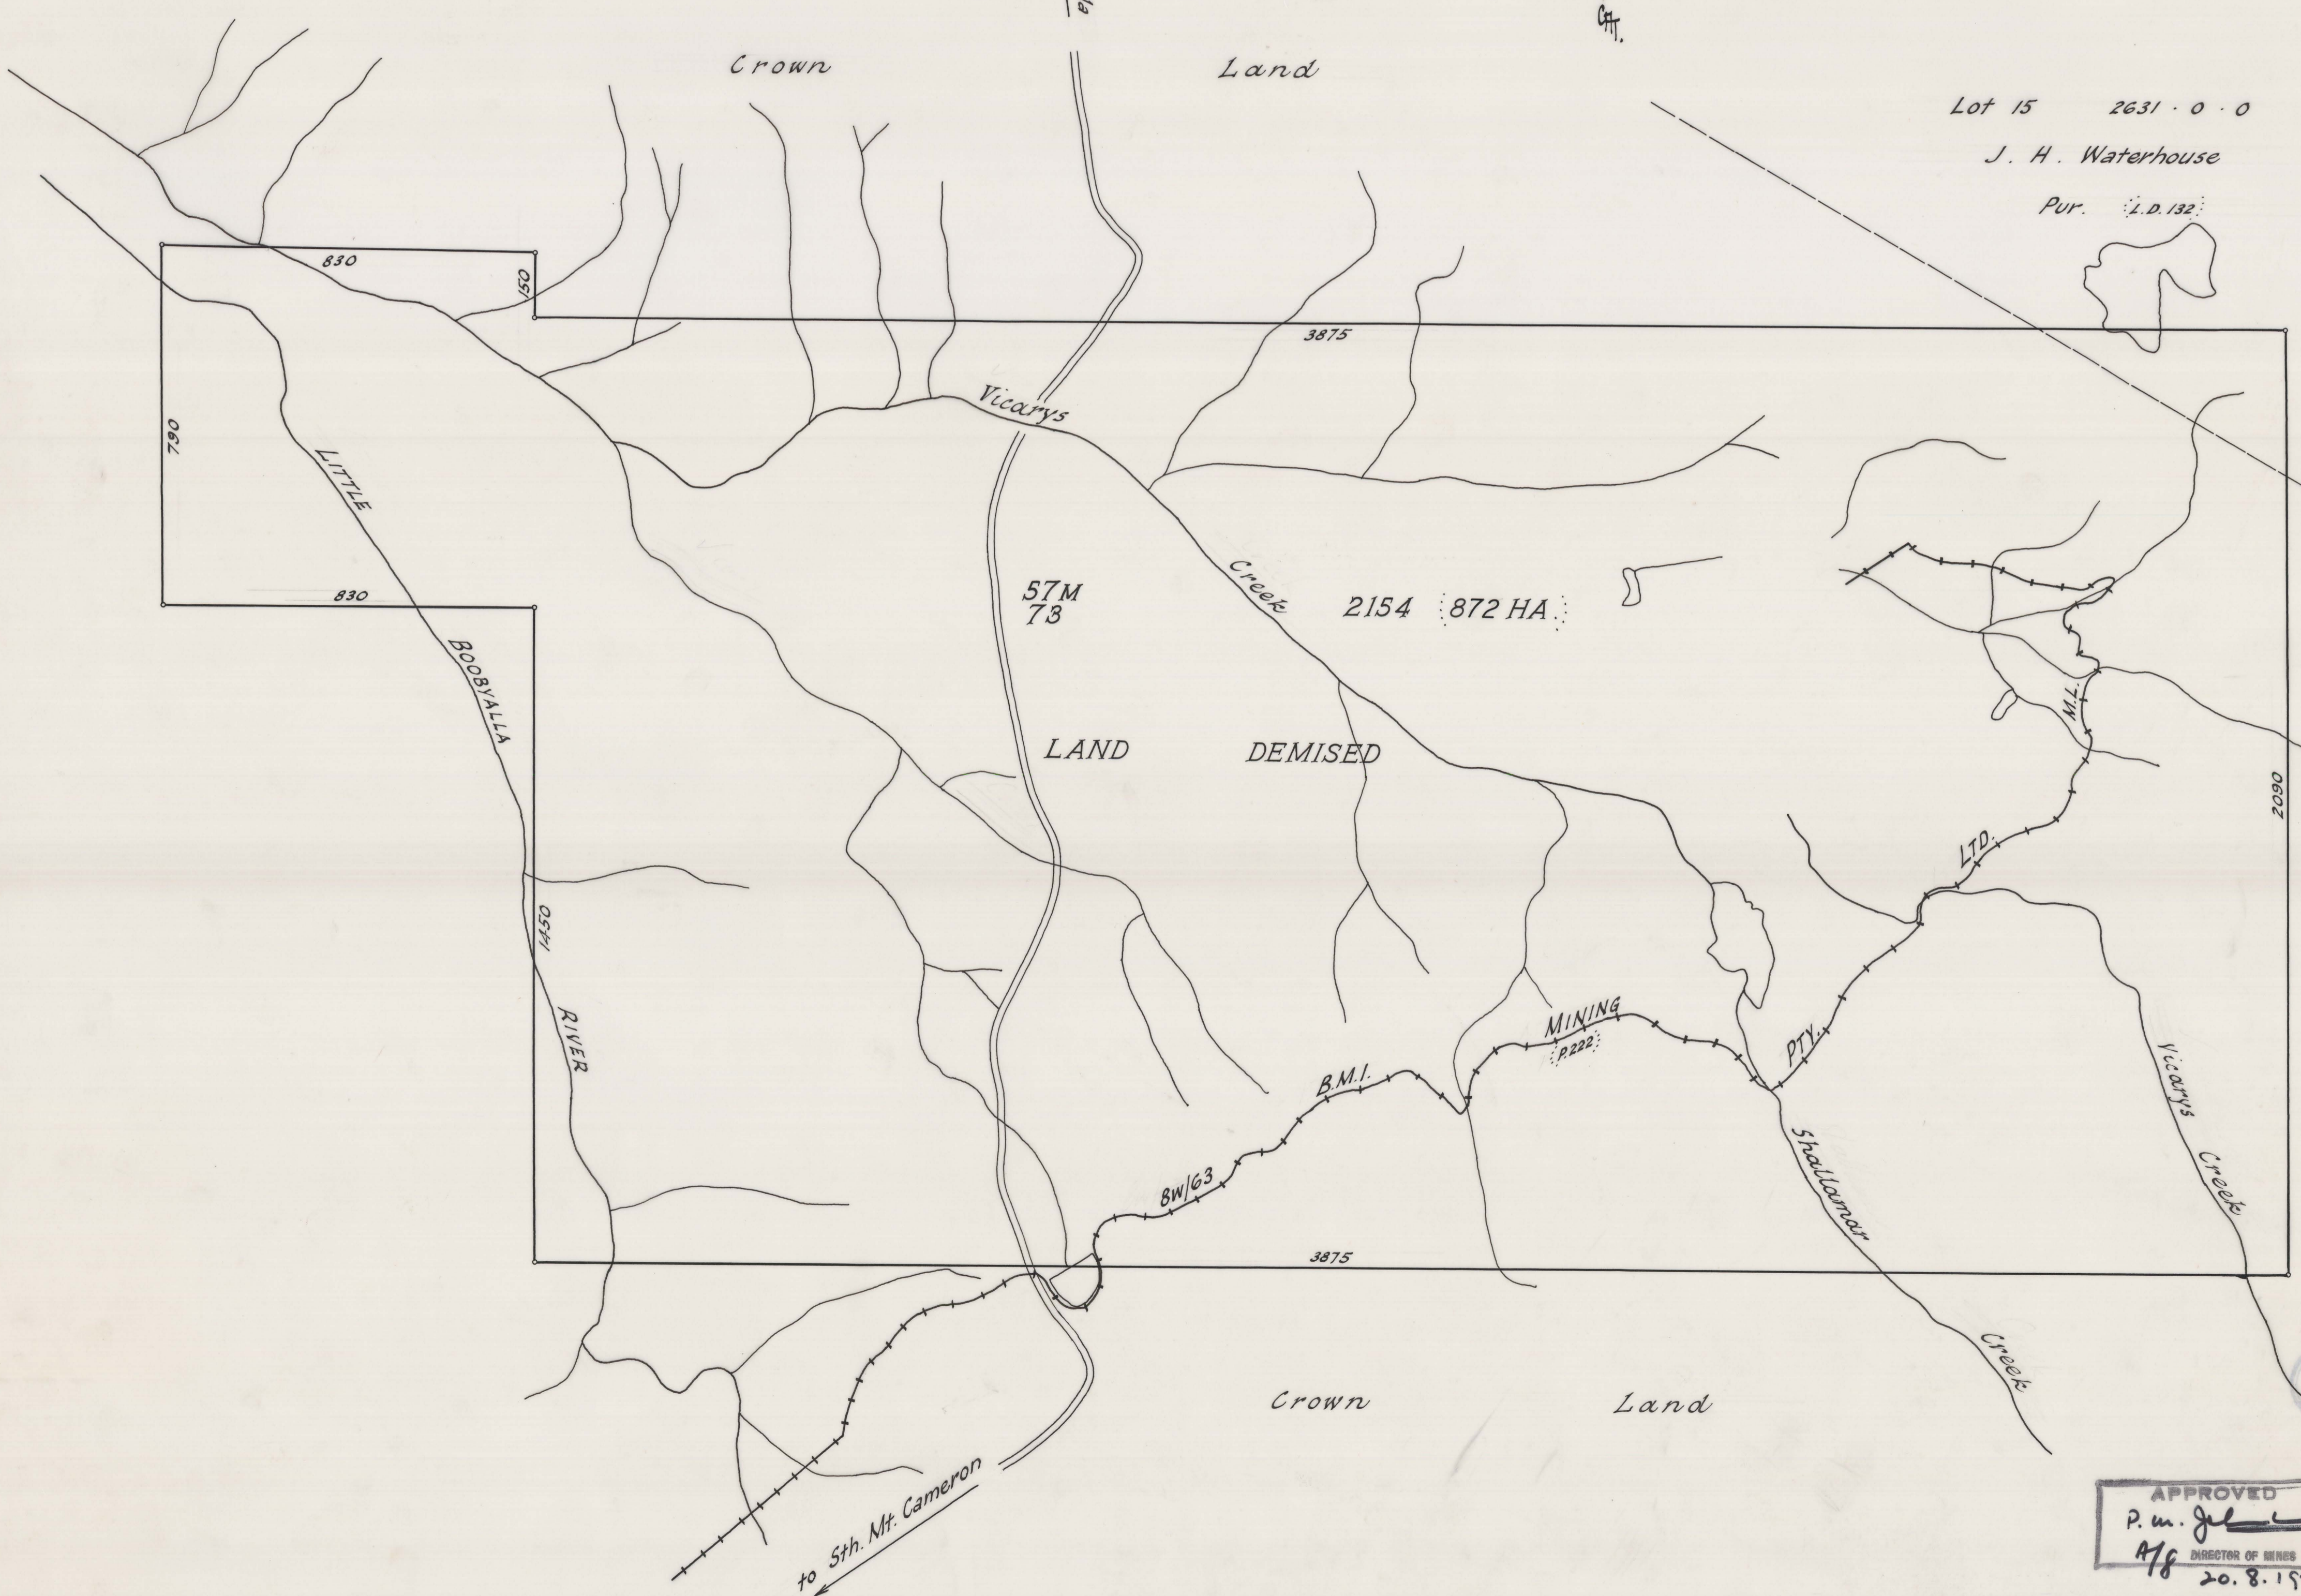

LAND DISTRICT OF DORSET VICINITY OF MONARCH FLATS

REFERENCE PLAN
TOMAHAWK 2

CANCELLED
(7.6.91)

57M 73 2154 872 ha.

B.M.I. MINING PTY. LTD.

APPT.

to Boobyalla

Crown Land

Lot 15 2631.0.0

J. H. Waterhouse

Pur. L.D. 132

57M 73 2154 872 HA.

LAND DEMISED

Vicarys

LITTLE

BOOBYALLA

RIVER

MINING

B.M.I.

BW/G3

Shallamar

Vicarys

Crown Land

to Sth. Mt. Cameron