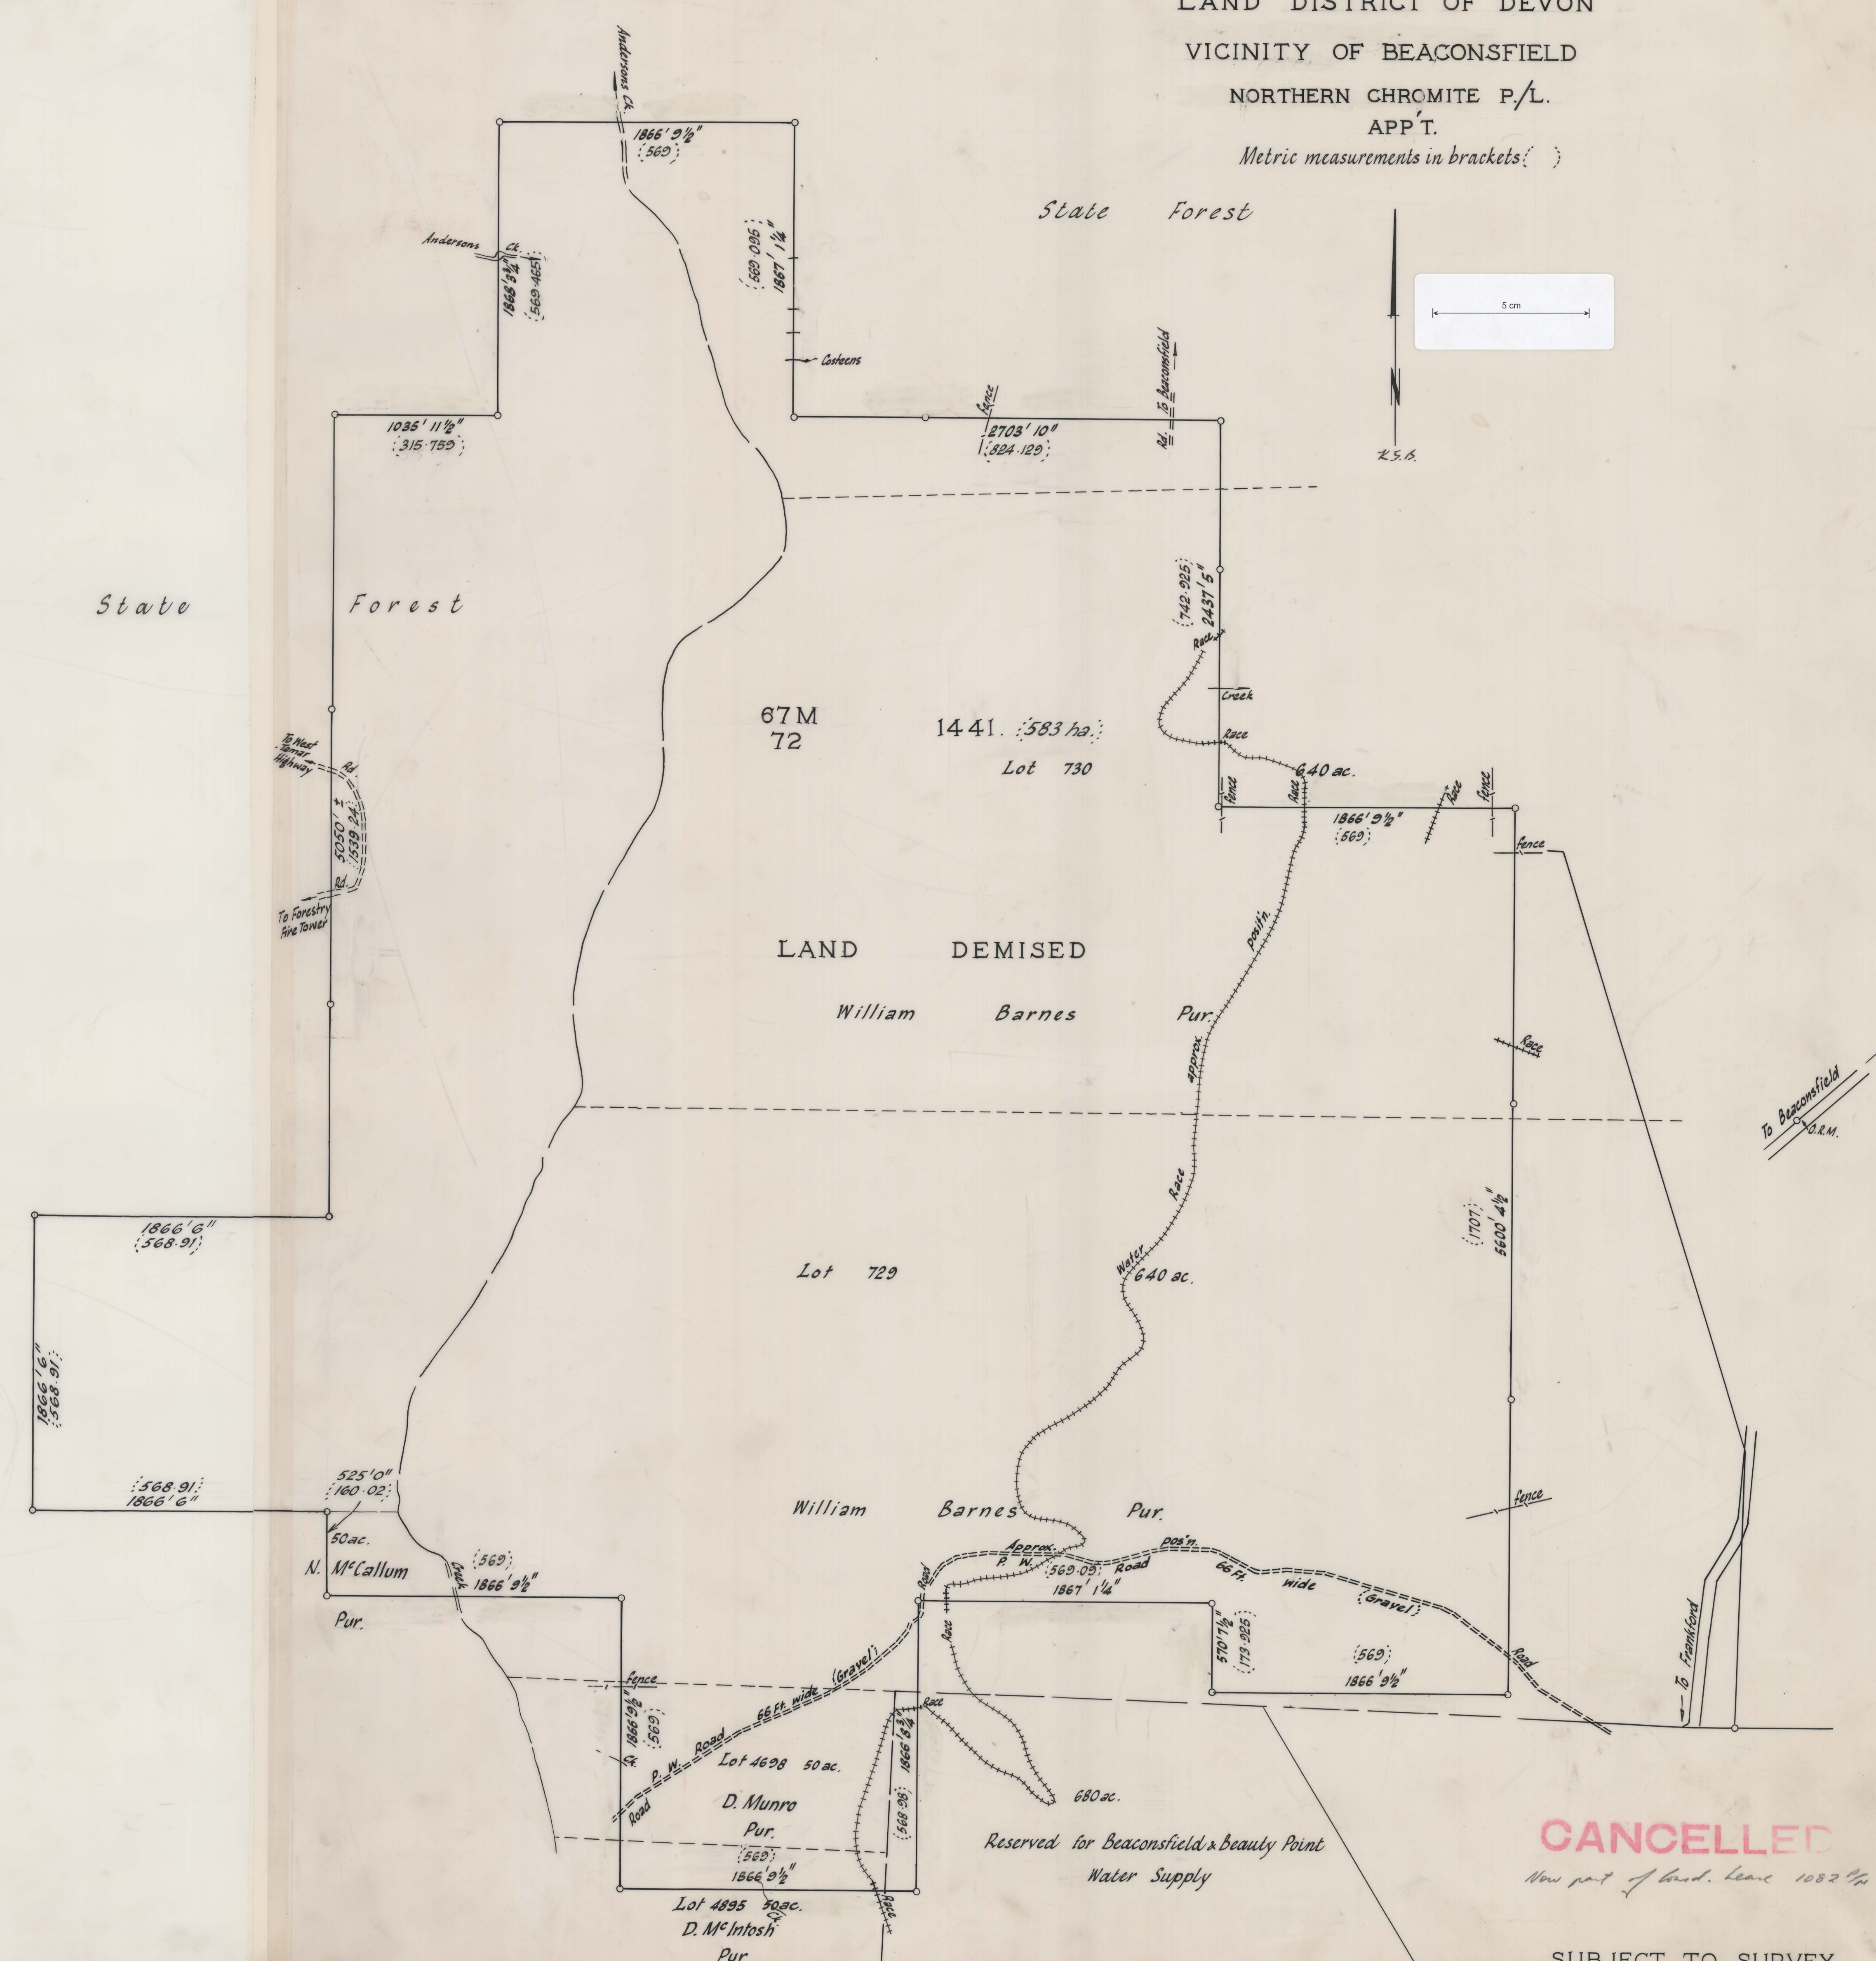

P.256 s.s.

BEAUTY POINT IS.

LAND DISTRICT OF DEVON
VICINITY OF BEAONSFIELD
NORTHERN CHROMITE P./L.
APP'T.

Metric measurements in brackets ()

CANCELLED
Now part of land. Lease 1082 2/3

SUBJECT TO SURVEY