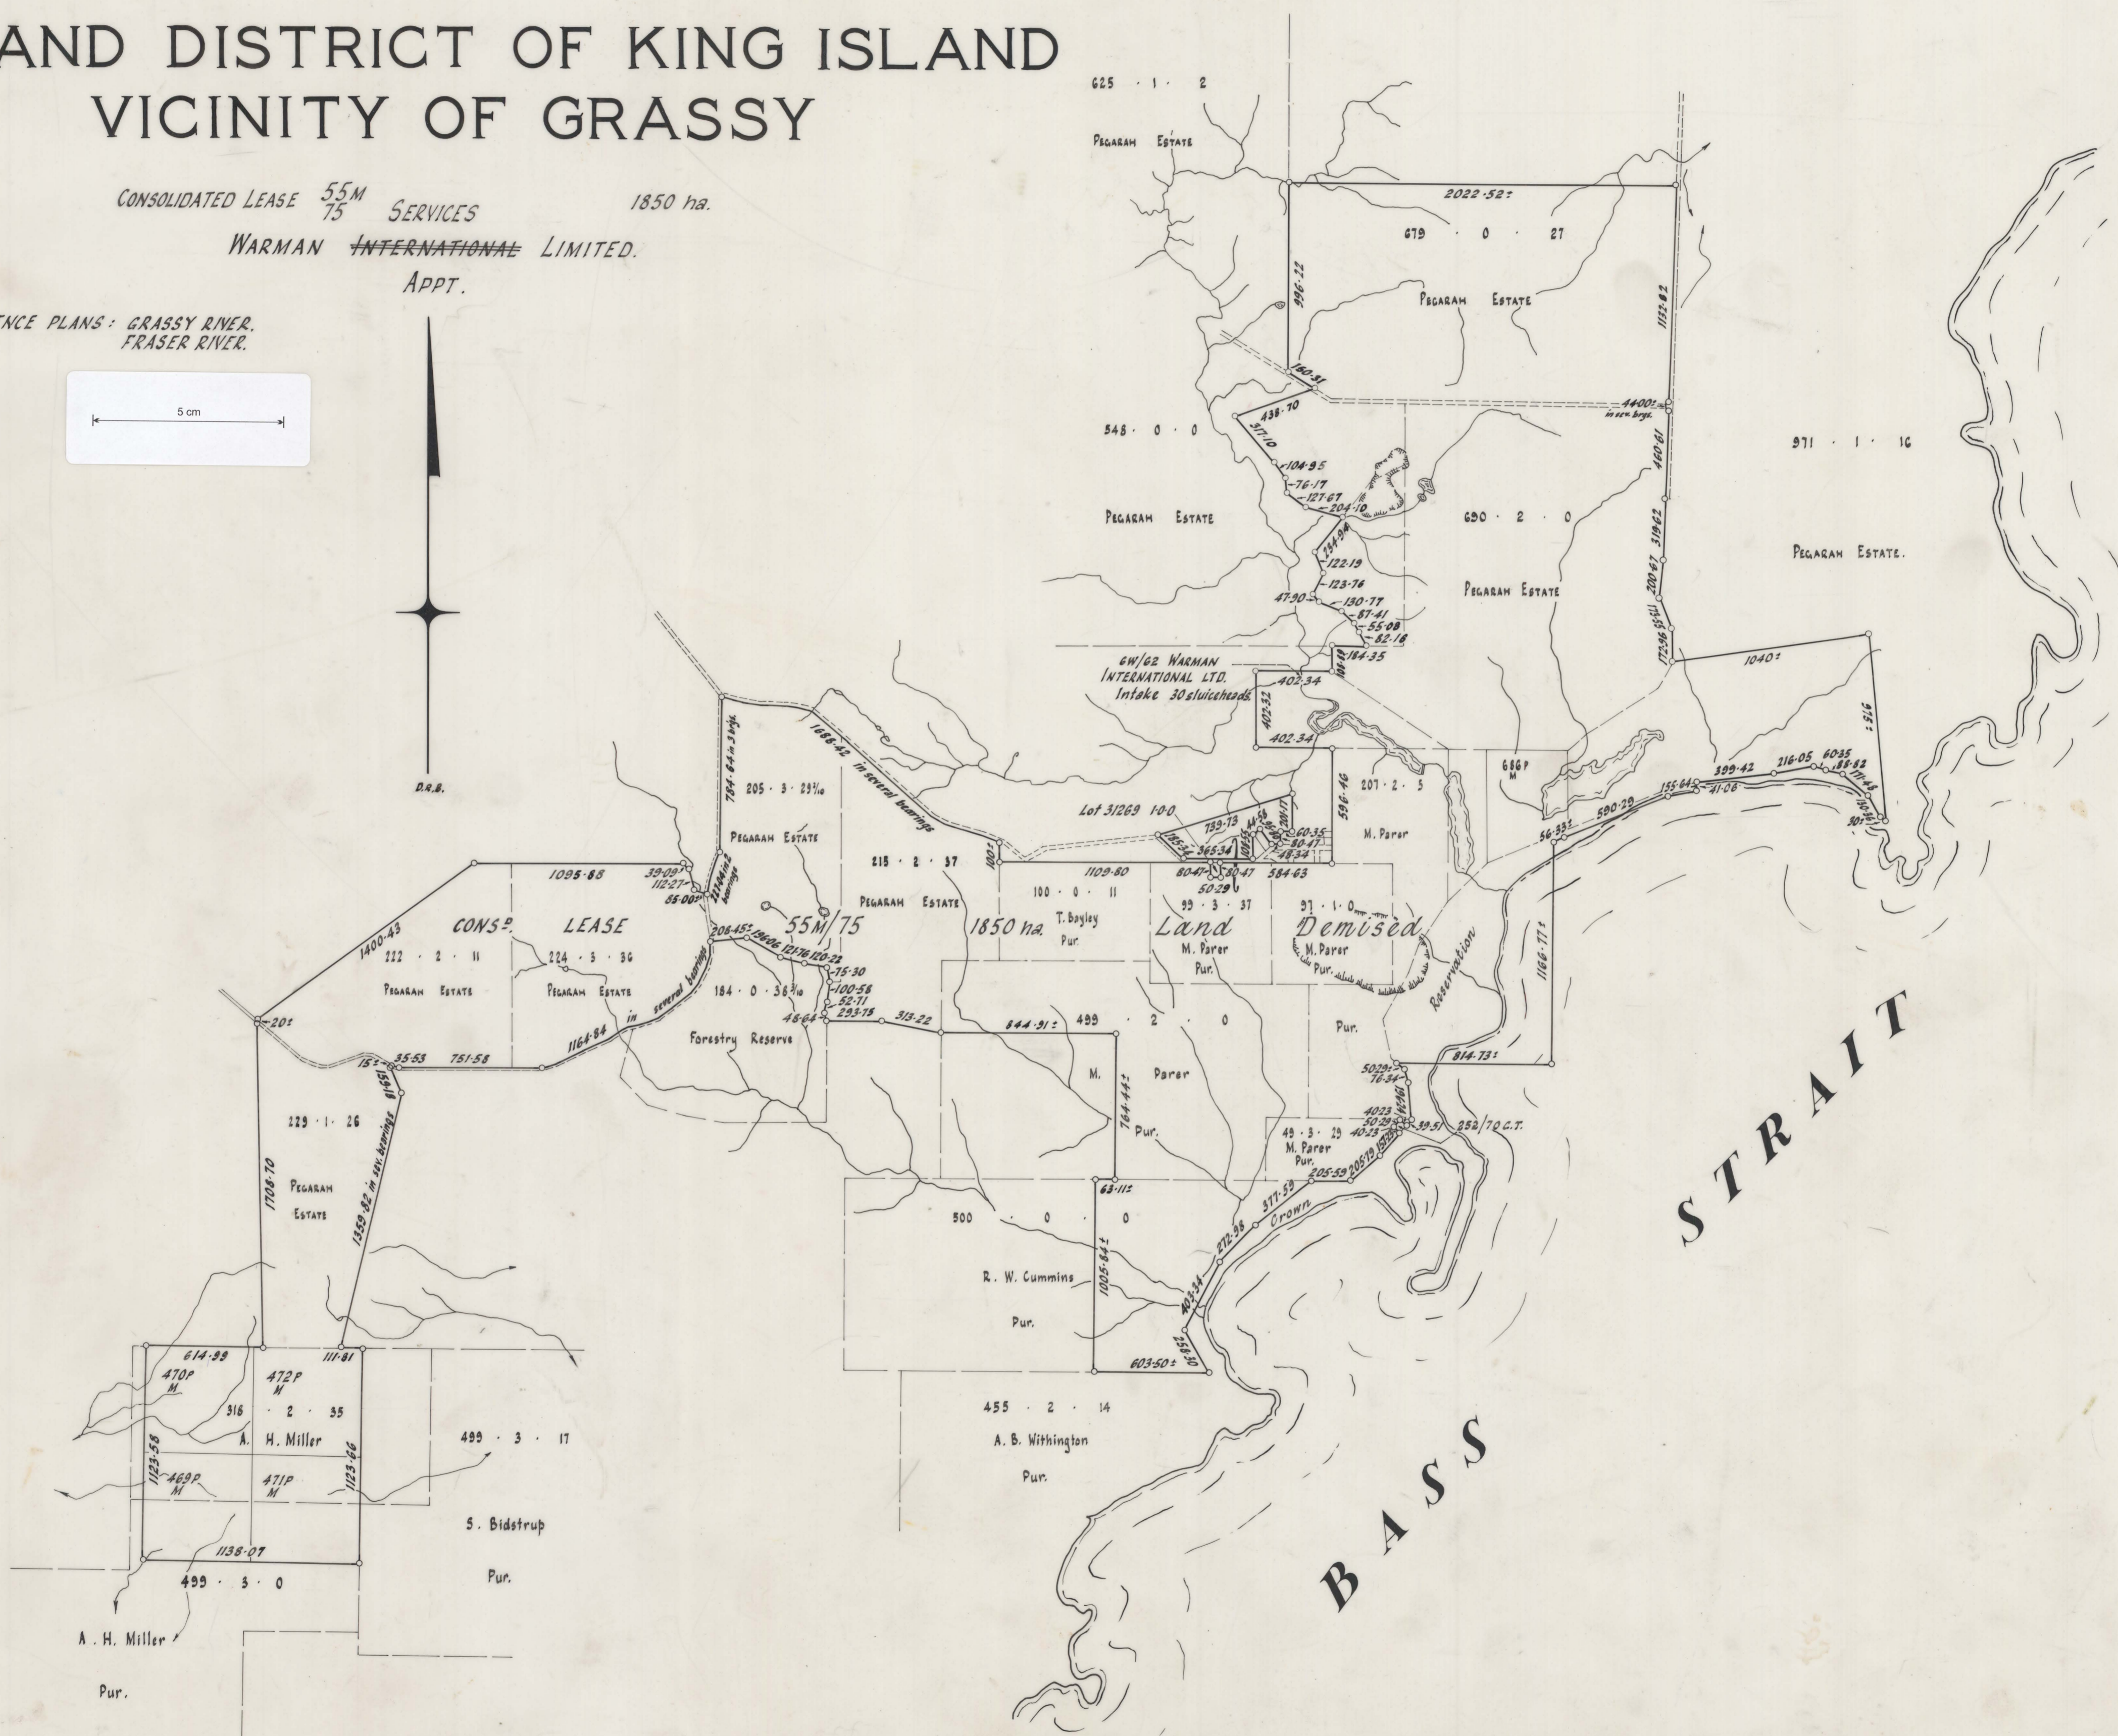

LAND DISTRICT OF KING ISLAND VICINITY OF GRASSY

CONSOLIDATED LEASE ^{55M}/₇₅ SERVICES 1850 ha.
WARMAN INTERNATIONAL LIMITED.
Appt.

REFERENCE PLANS: GRASSY RIVER,
FRASER RIVER.

STRAIT

BASS

SUBJECT TO SURVEY
SCALE: 1:20000.