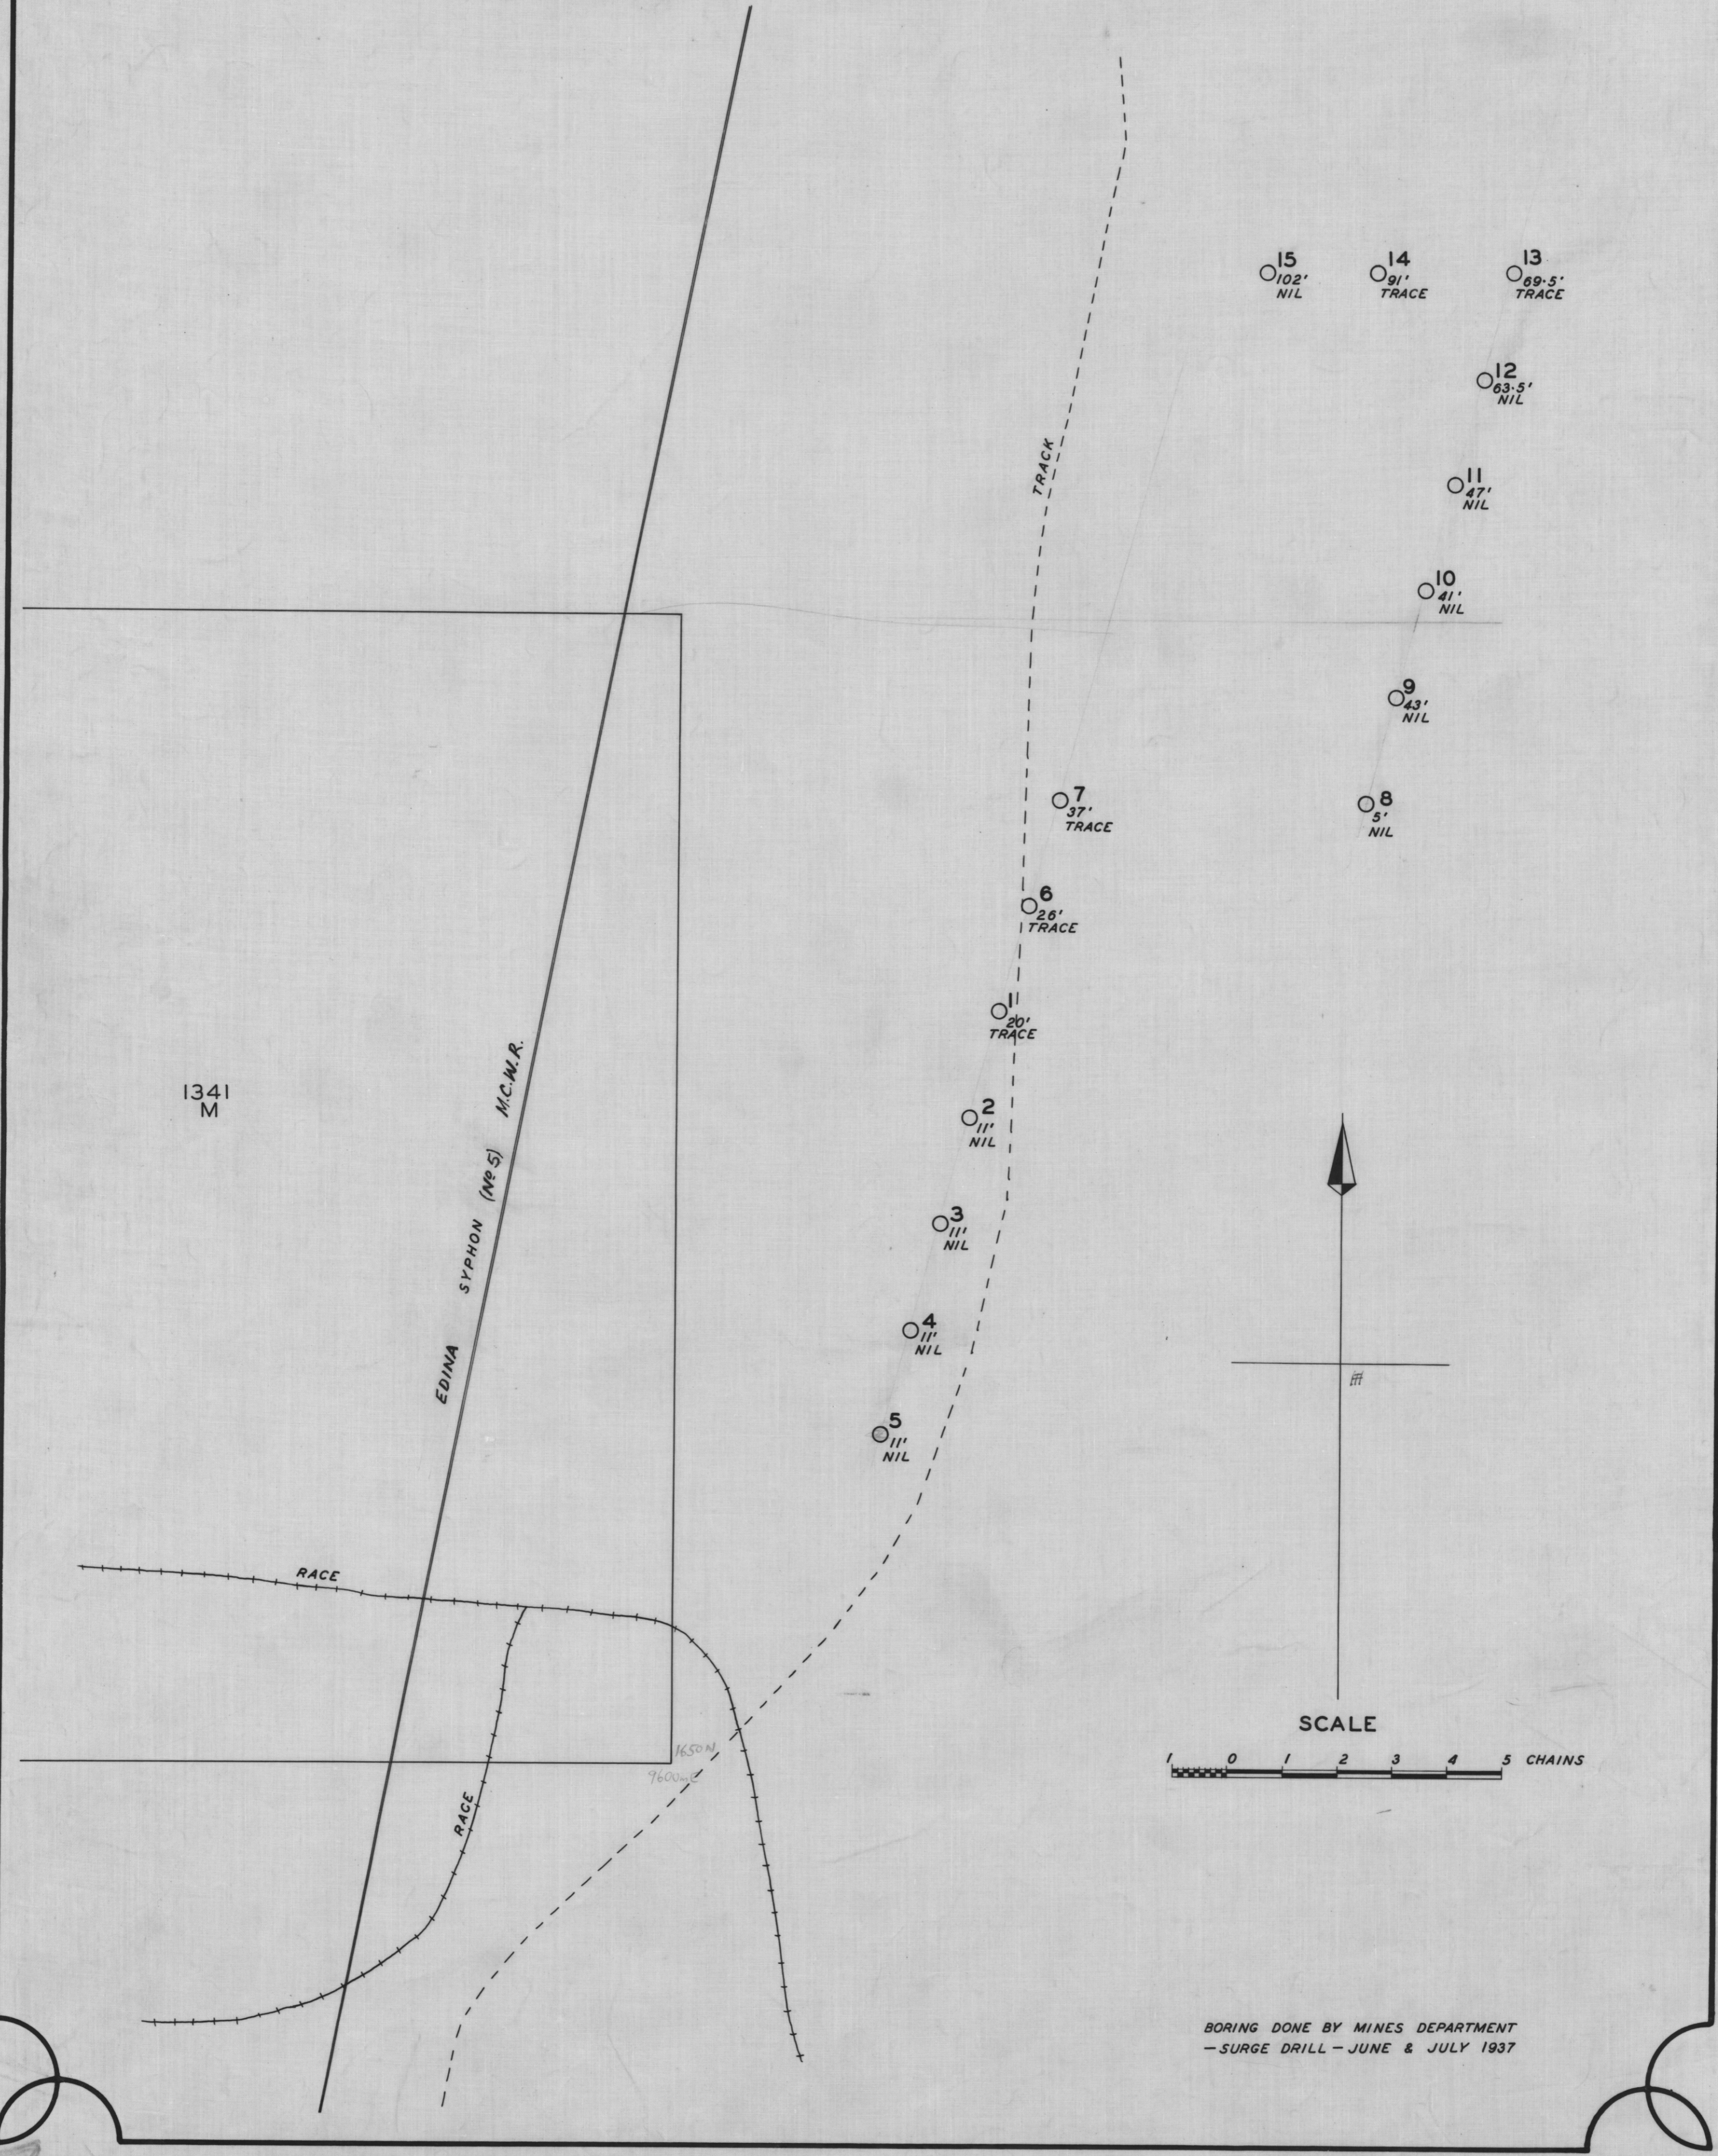

# BORING PLAN MUSSEL ROE DISTRICT ?

(EDINA SUGARLOAF)  
at Gladstone

BORING DONE BY MINES DEPARTMENT  
-SURGE DRILL - JUNE & JULY 1937