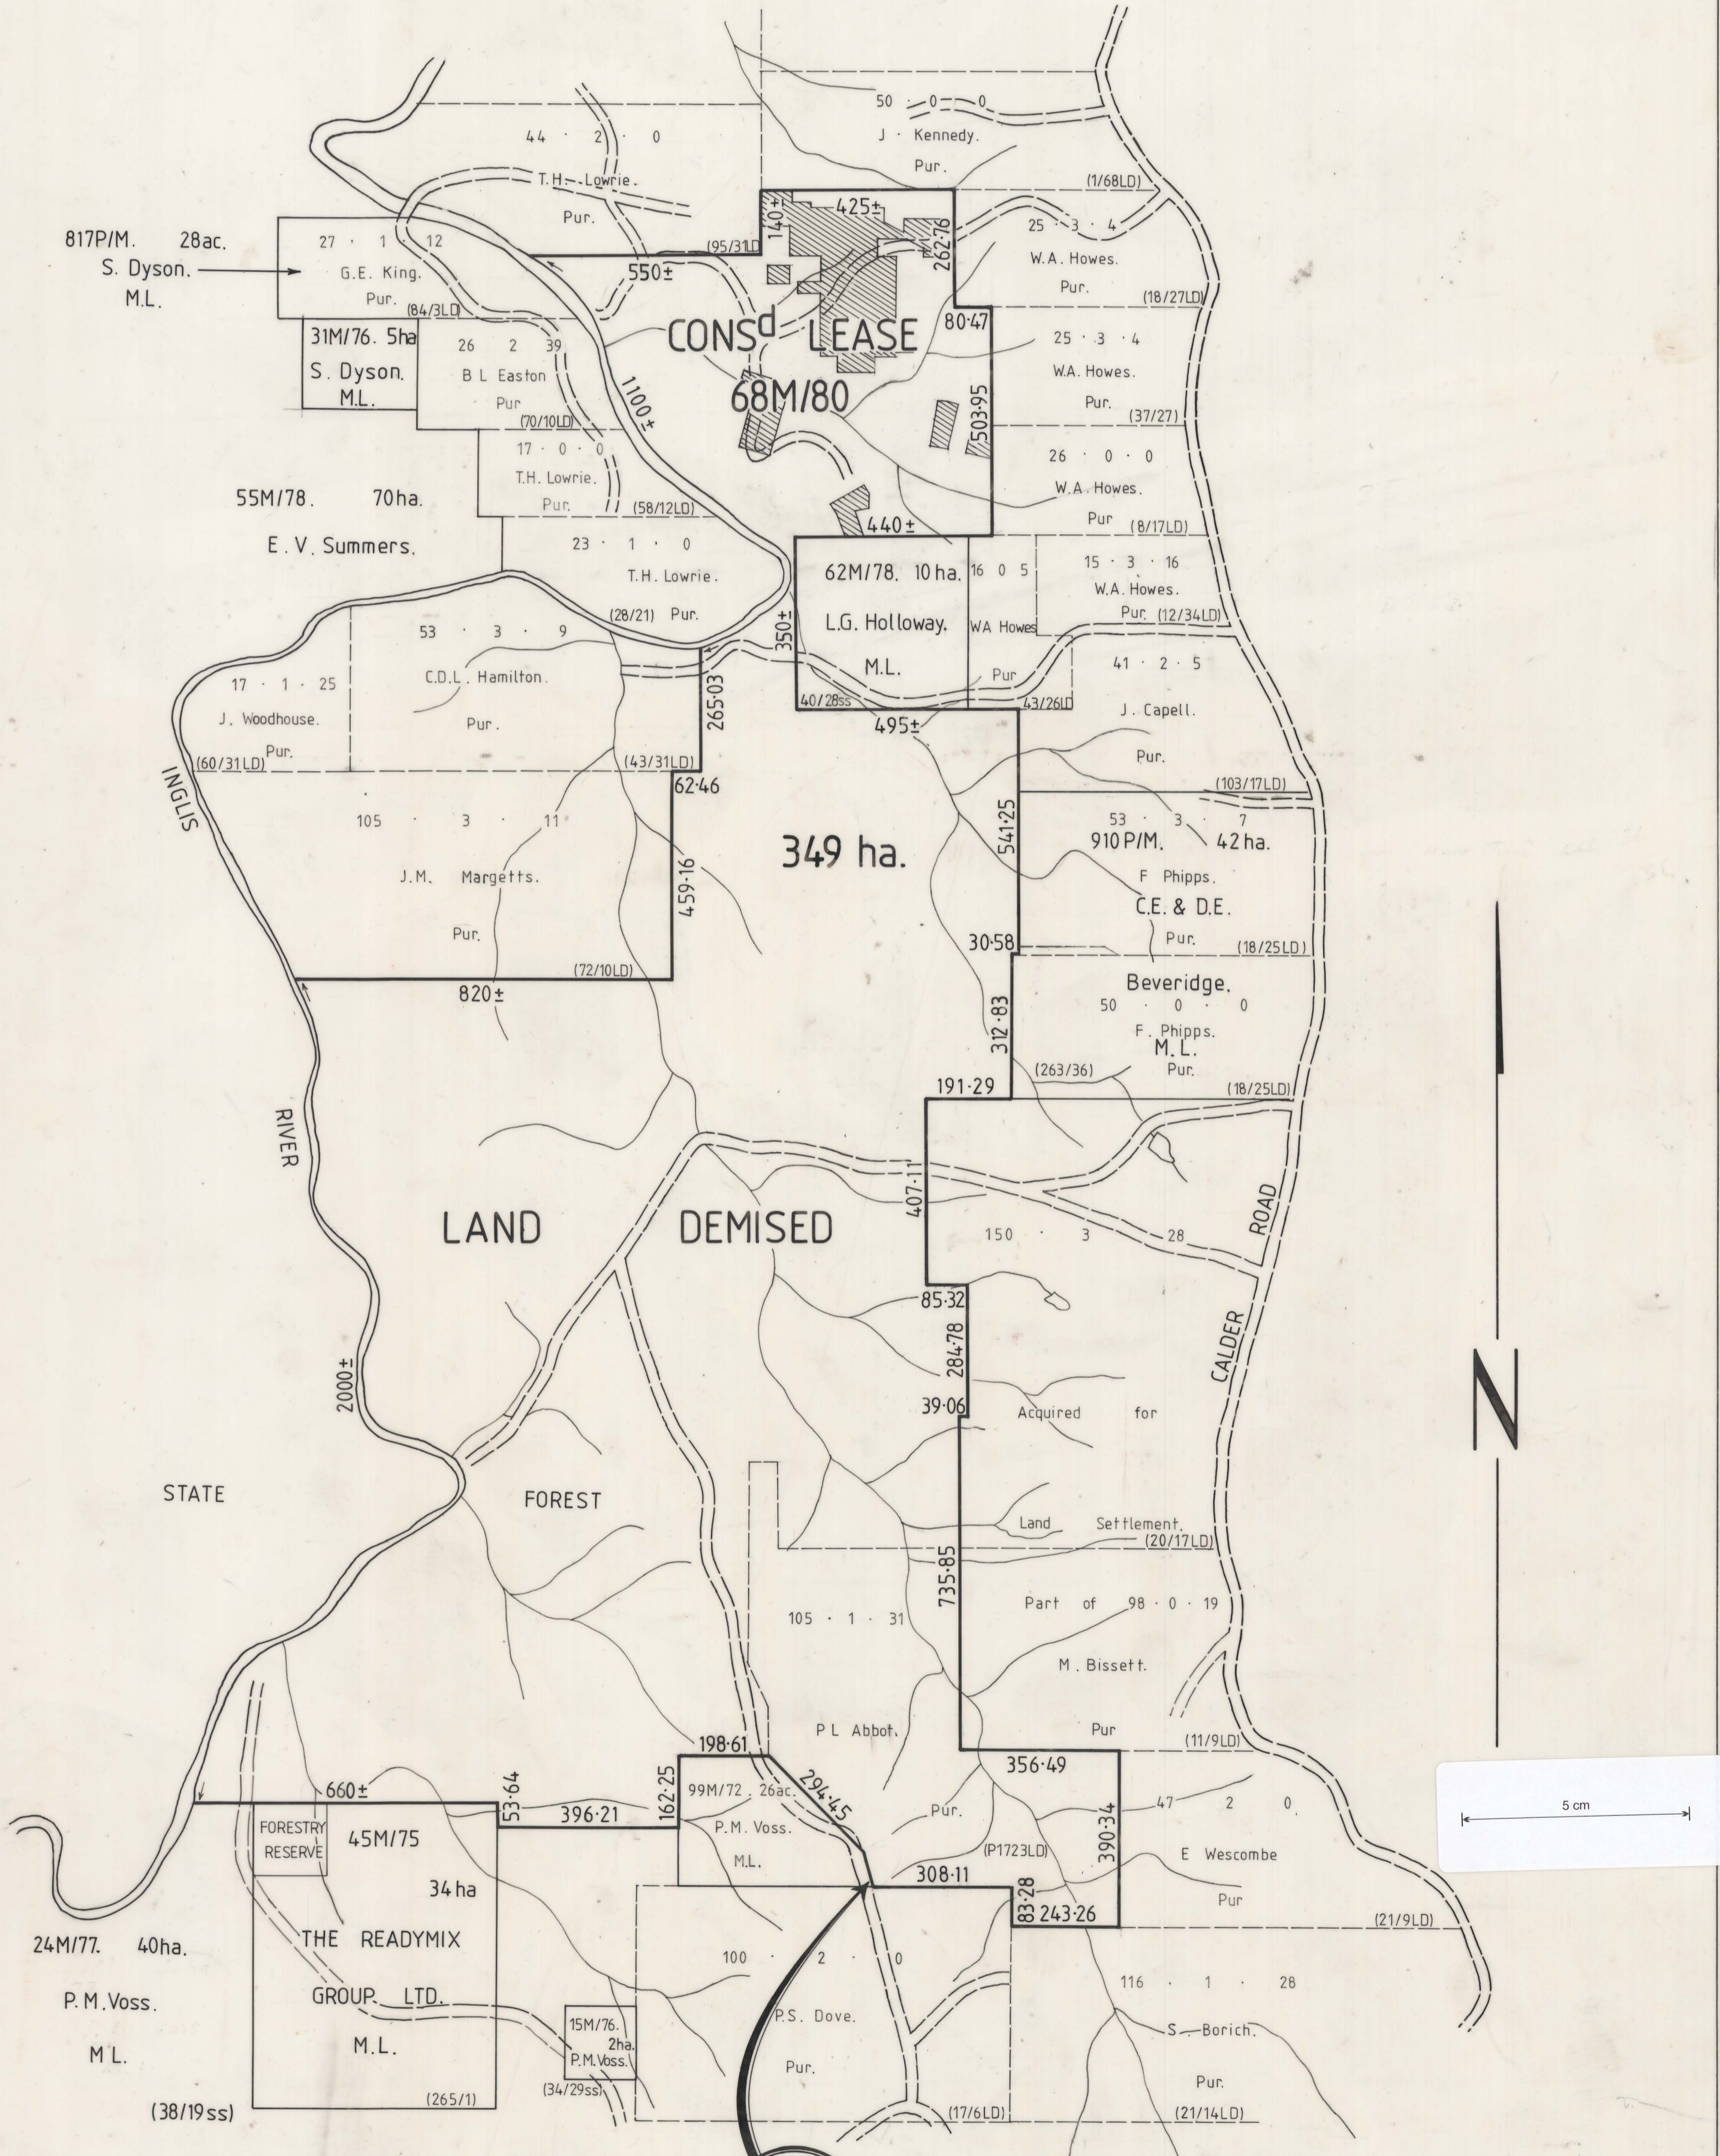

LAND DISTRICT OF WELLINGTON VICINITY OF CALDER

SCALE — 1 10000

SUBJECT TO SURVEY.

CONSD LEASE 68M/80. 349 ha.

BESSER TASMANIA PTY LTD.
APPT.

DRAWN — *BBP* 23.6.81
CHECKED — *G.A.T.* 24.6.81.

APPROVED
DIRECTOR OF MINES