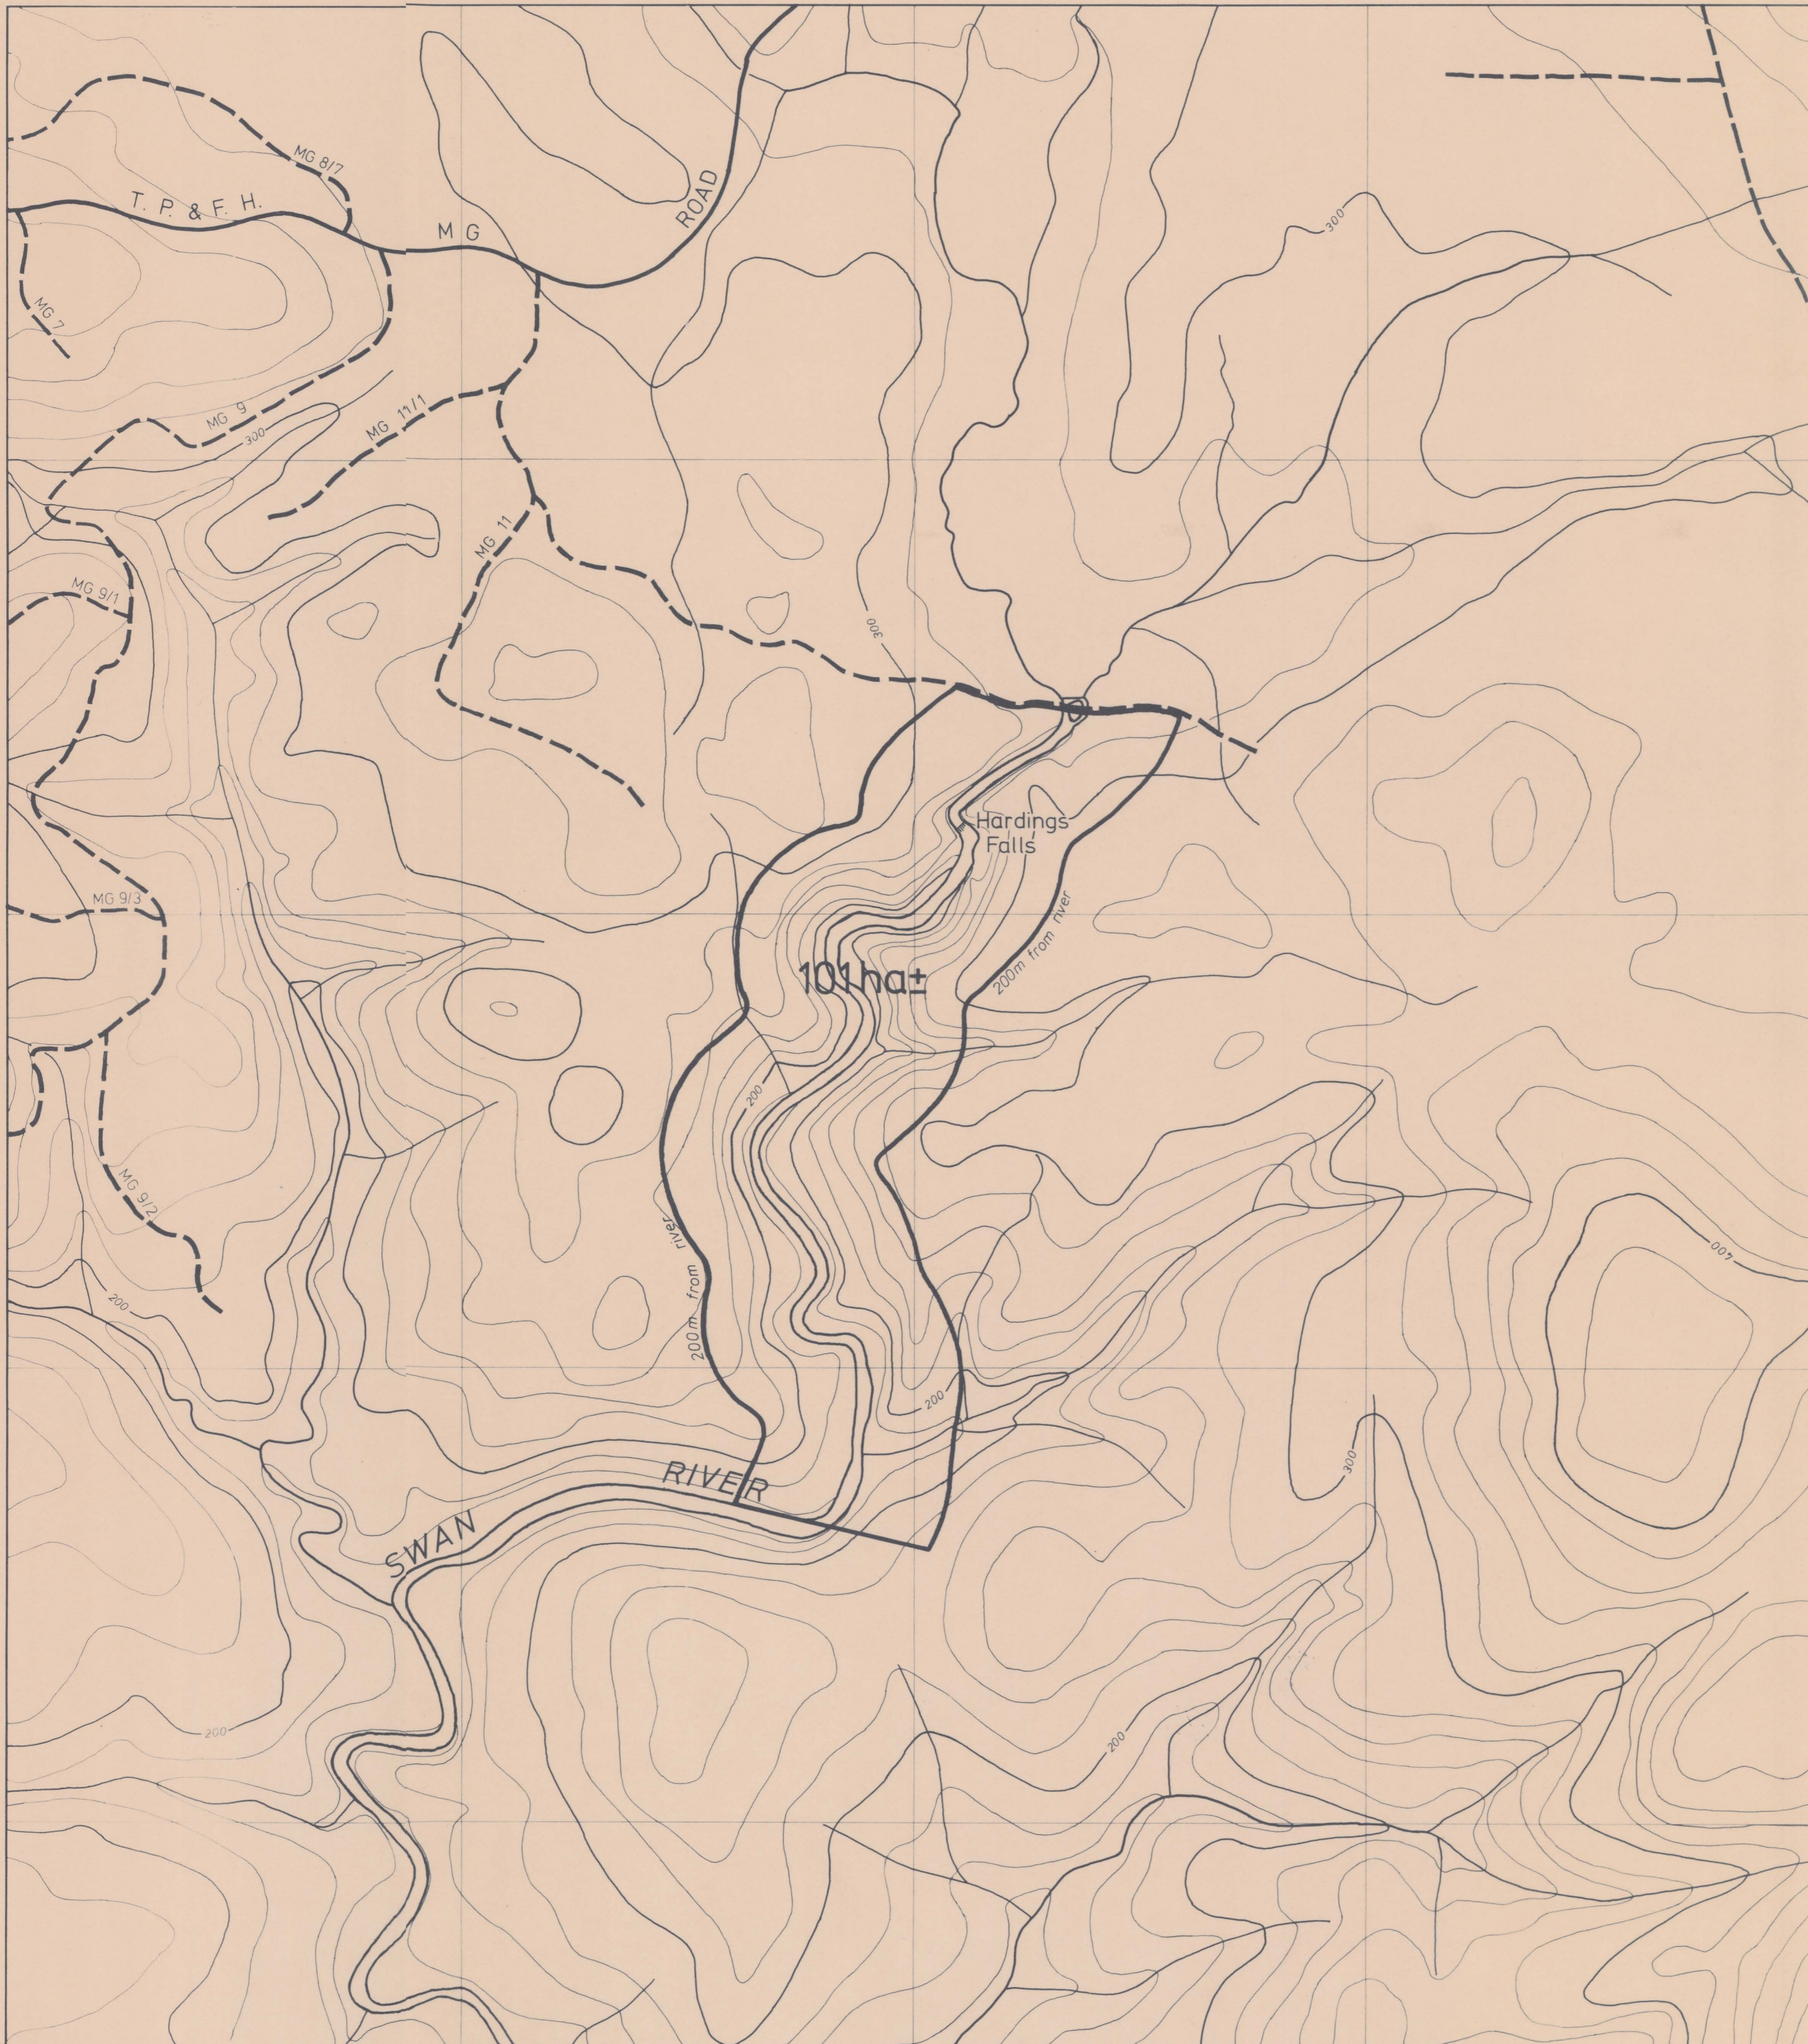

HARDINGS FALLS FOREST RESERVE

LAND DISTRICT - GLAMORGAN

SCALE 1:10000

583

5 364 000 mN

590000 mE

From St Pauls - Break O Day 1:20000 Machine Plots Sheet 35

583

P.344/51

HARDINGS FALLS FOREST RESERVE

LAND DISTRICT - GLAMORGAN

SCALE 1:2500

282

283