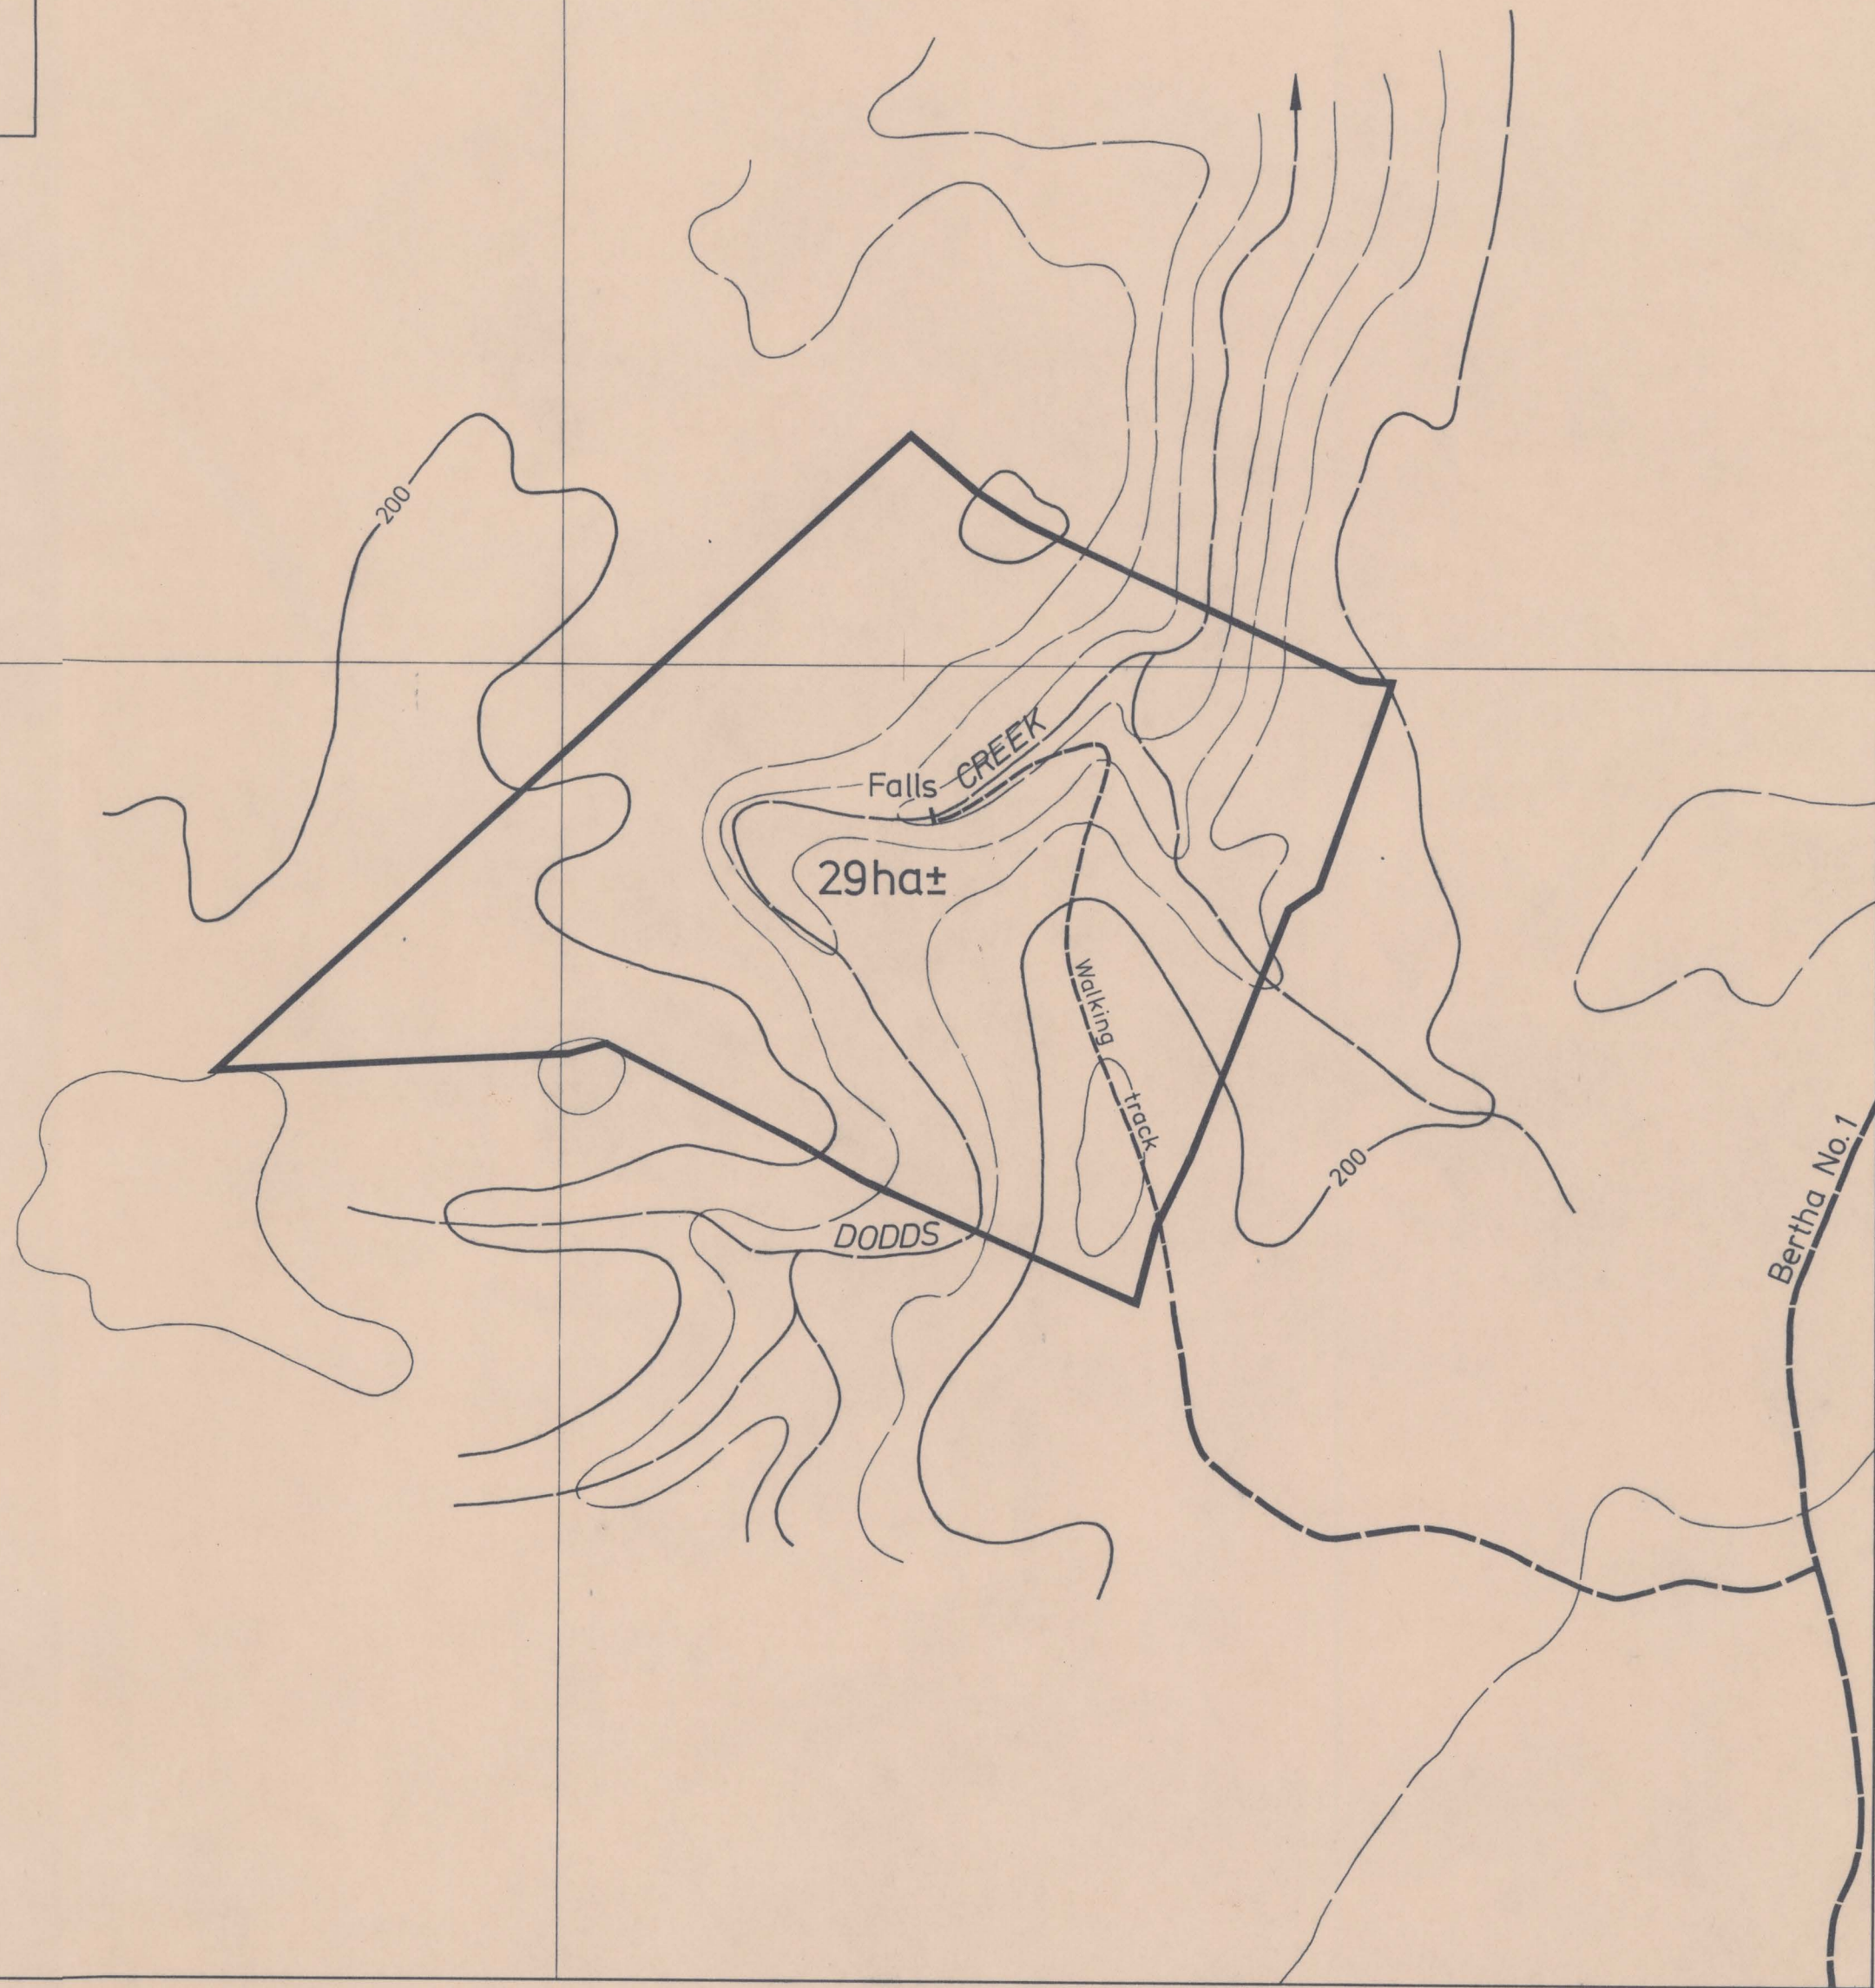

593

5440000 m N

INSET
SCALE 1:40000

9000 m

5438000 m N

342000 m E

3000 m

4000 m

WES BECKETT FOREST RESERVE

LAND DISTRICT OF RUSSELL

SCALE 1:5000

CONTOUR INTERVAL 20 METRES

INSET
SCALE 1:100,000

WEST BECKETT FOREST RESERVE

LAND DISTRICT OF RUSSELL

SCALE 1:5000

CONTOUR INTERVAL 20 METRES