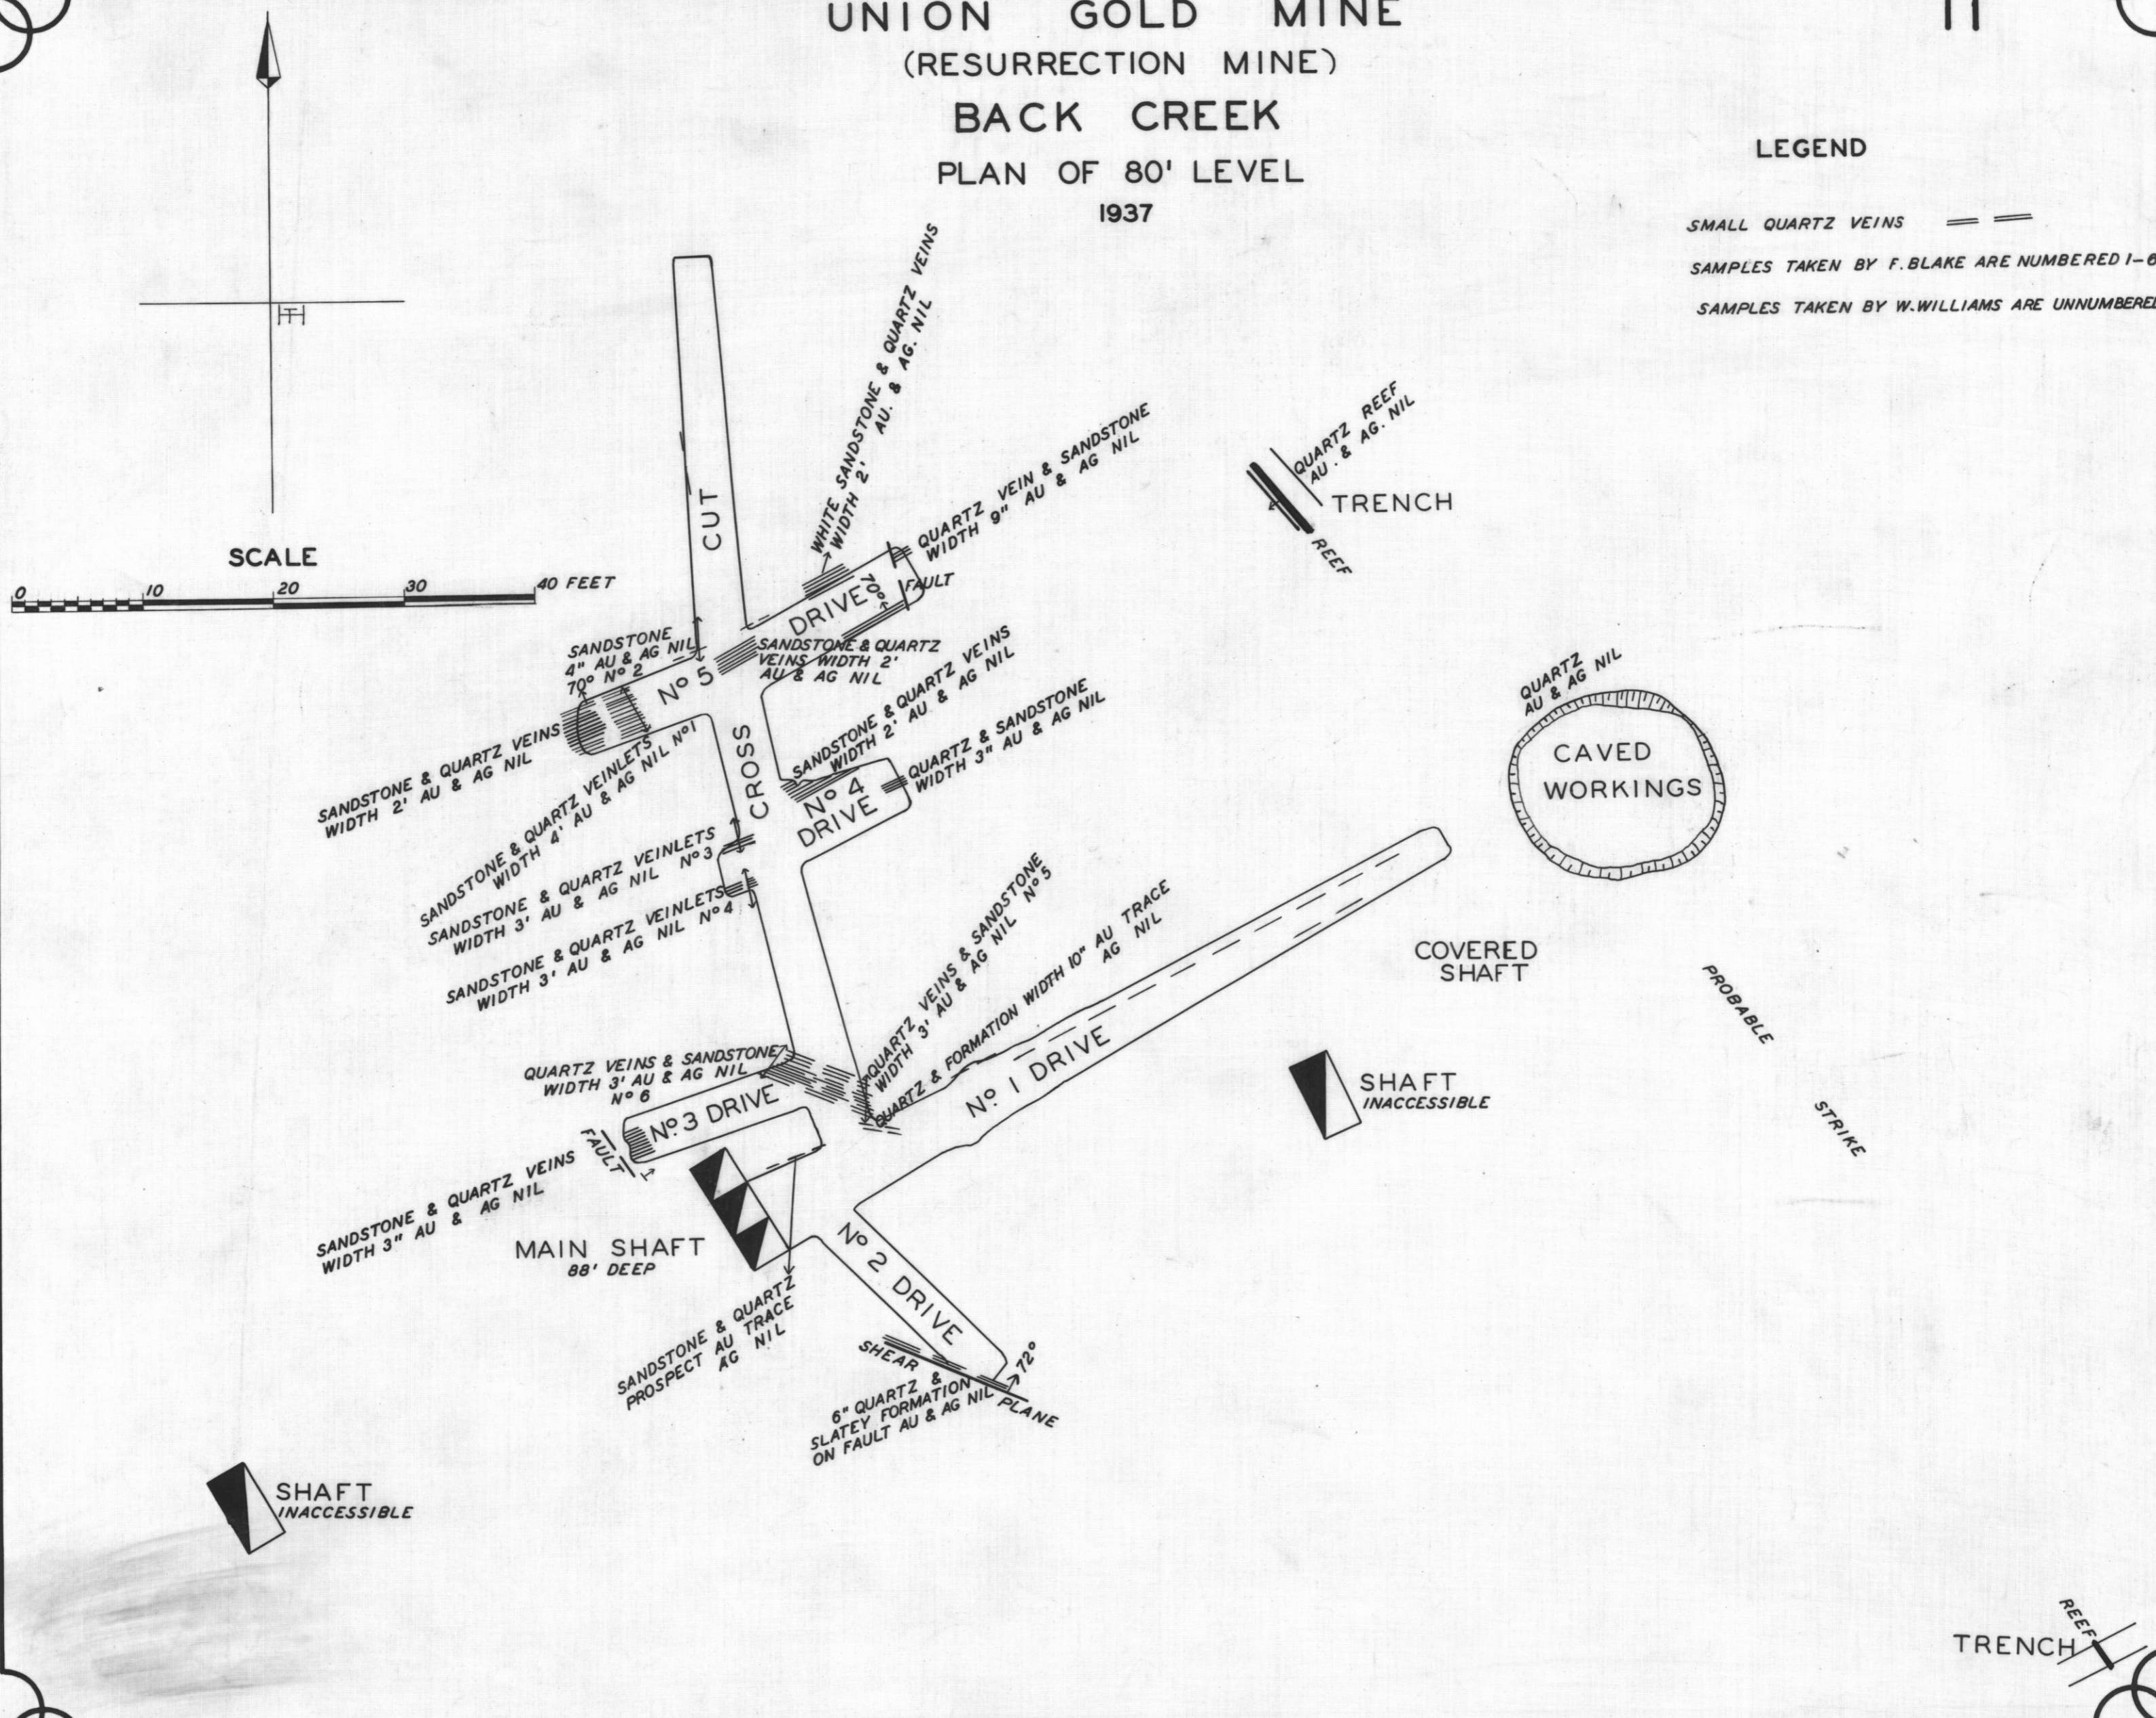

758

123

5 cm

UNION GOLD MINE
 (RESURRECTION MINE)
 BACK CREEK
 PLAN OF 80' LEVEL
 1937

11

LEGEND

SMALL QUARTZ VEINS ==
 SAMPLES TAKEN BY F. BLAKE ARE NUMBERED 1-6
 SAMPLES TAKEN BY W. WILLIAMS ARE UNNUMBERED

758/31

9-758