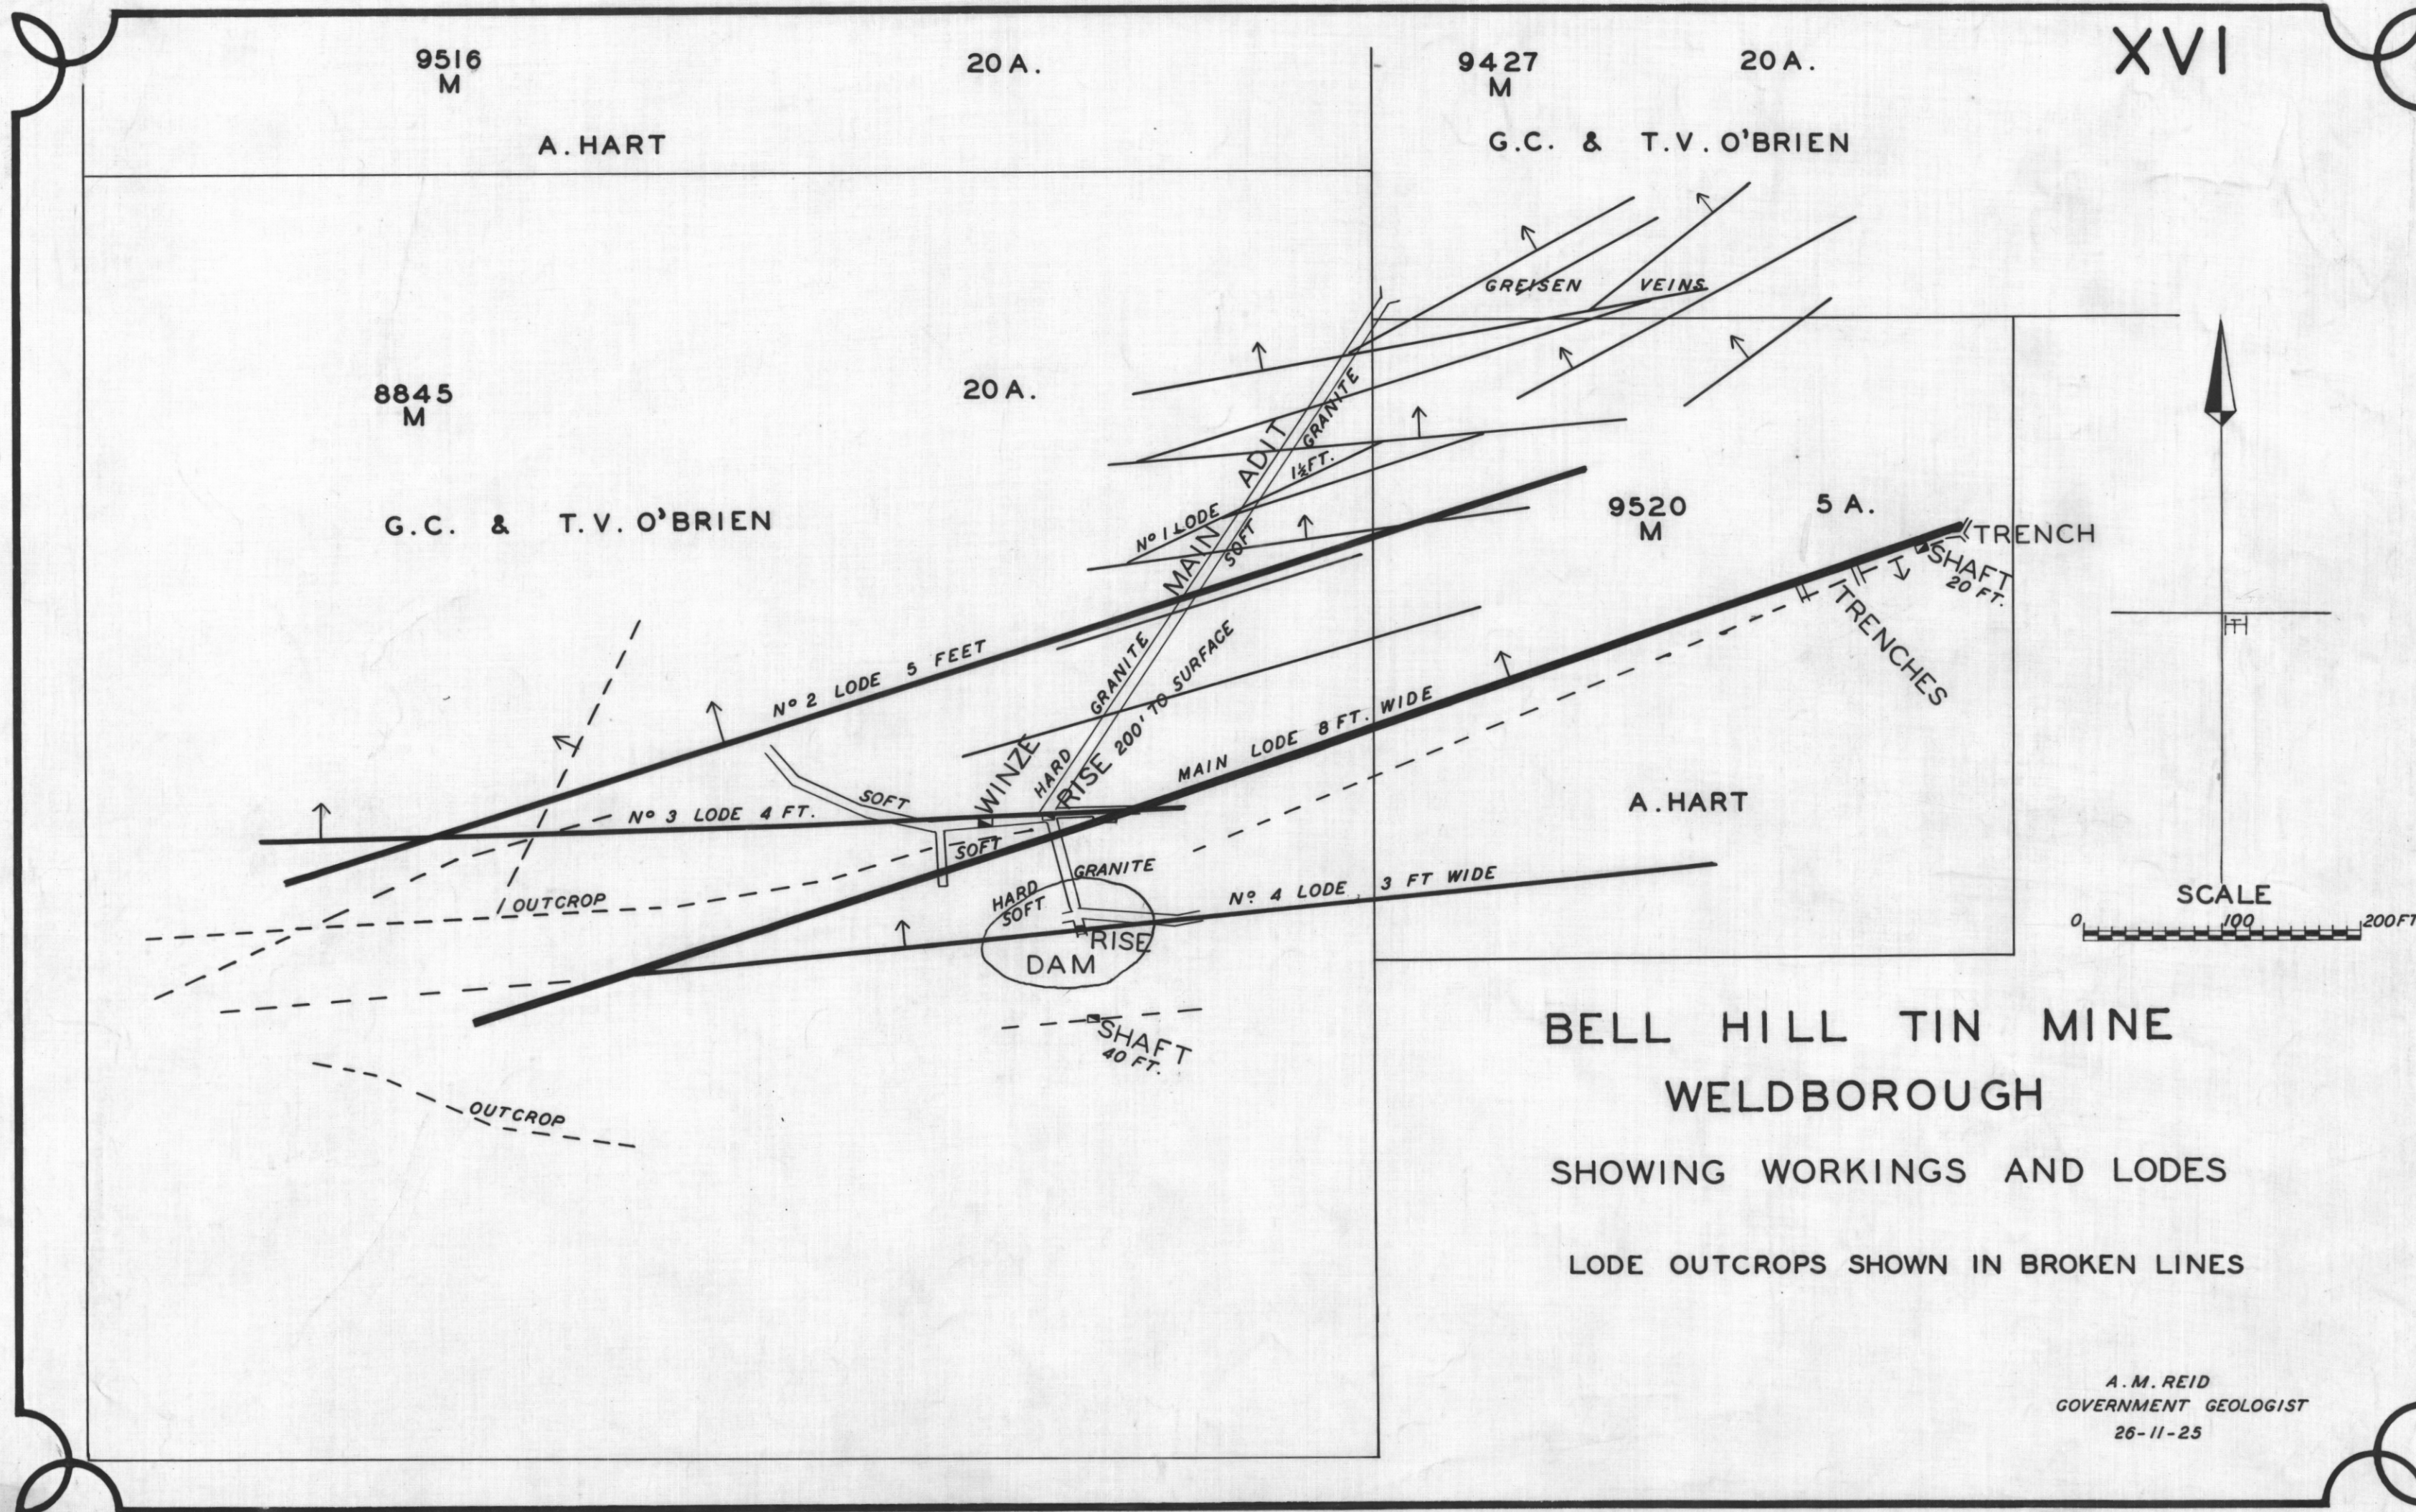

5 cm

BELL HILL TIN MINE
 WELDBOROUGH
 SHOWING WORKINGS AND LODES
 LODE OUTCROPS SHOWN IN BROKEN LINES

A. M. REID
 GOVERNMENT GEOLOGIST
 26-11-25

759/32

9-759