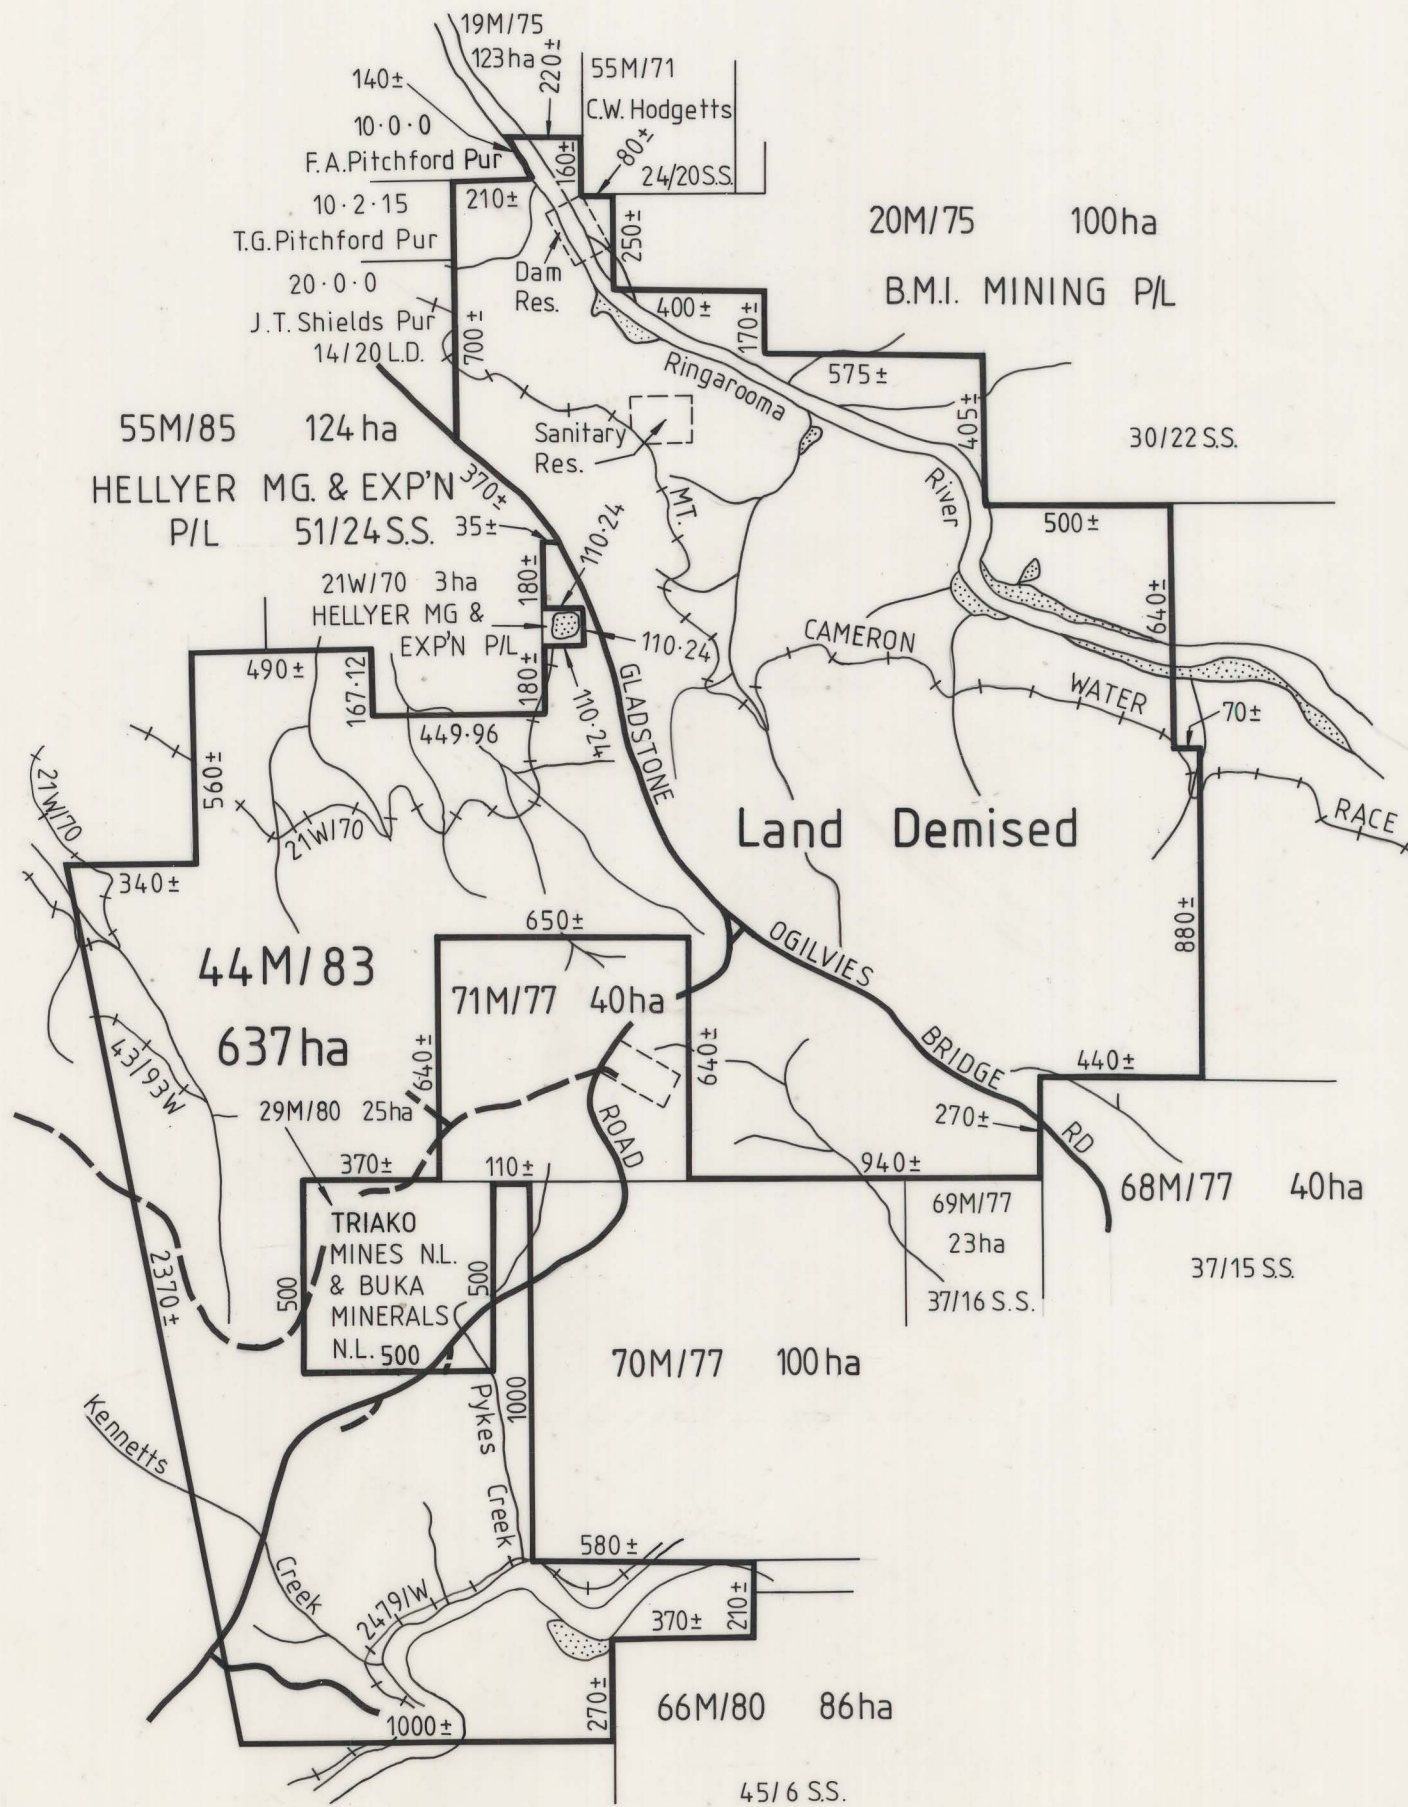

5 cm

44M/83 637ha

SANTOS LTD.

SCALE 1:20000

GLADSTONE

**CANCELLED**

28.8.89

*W. Hargreaves*  
2 July 86