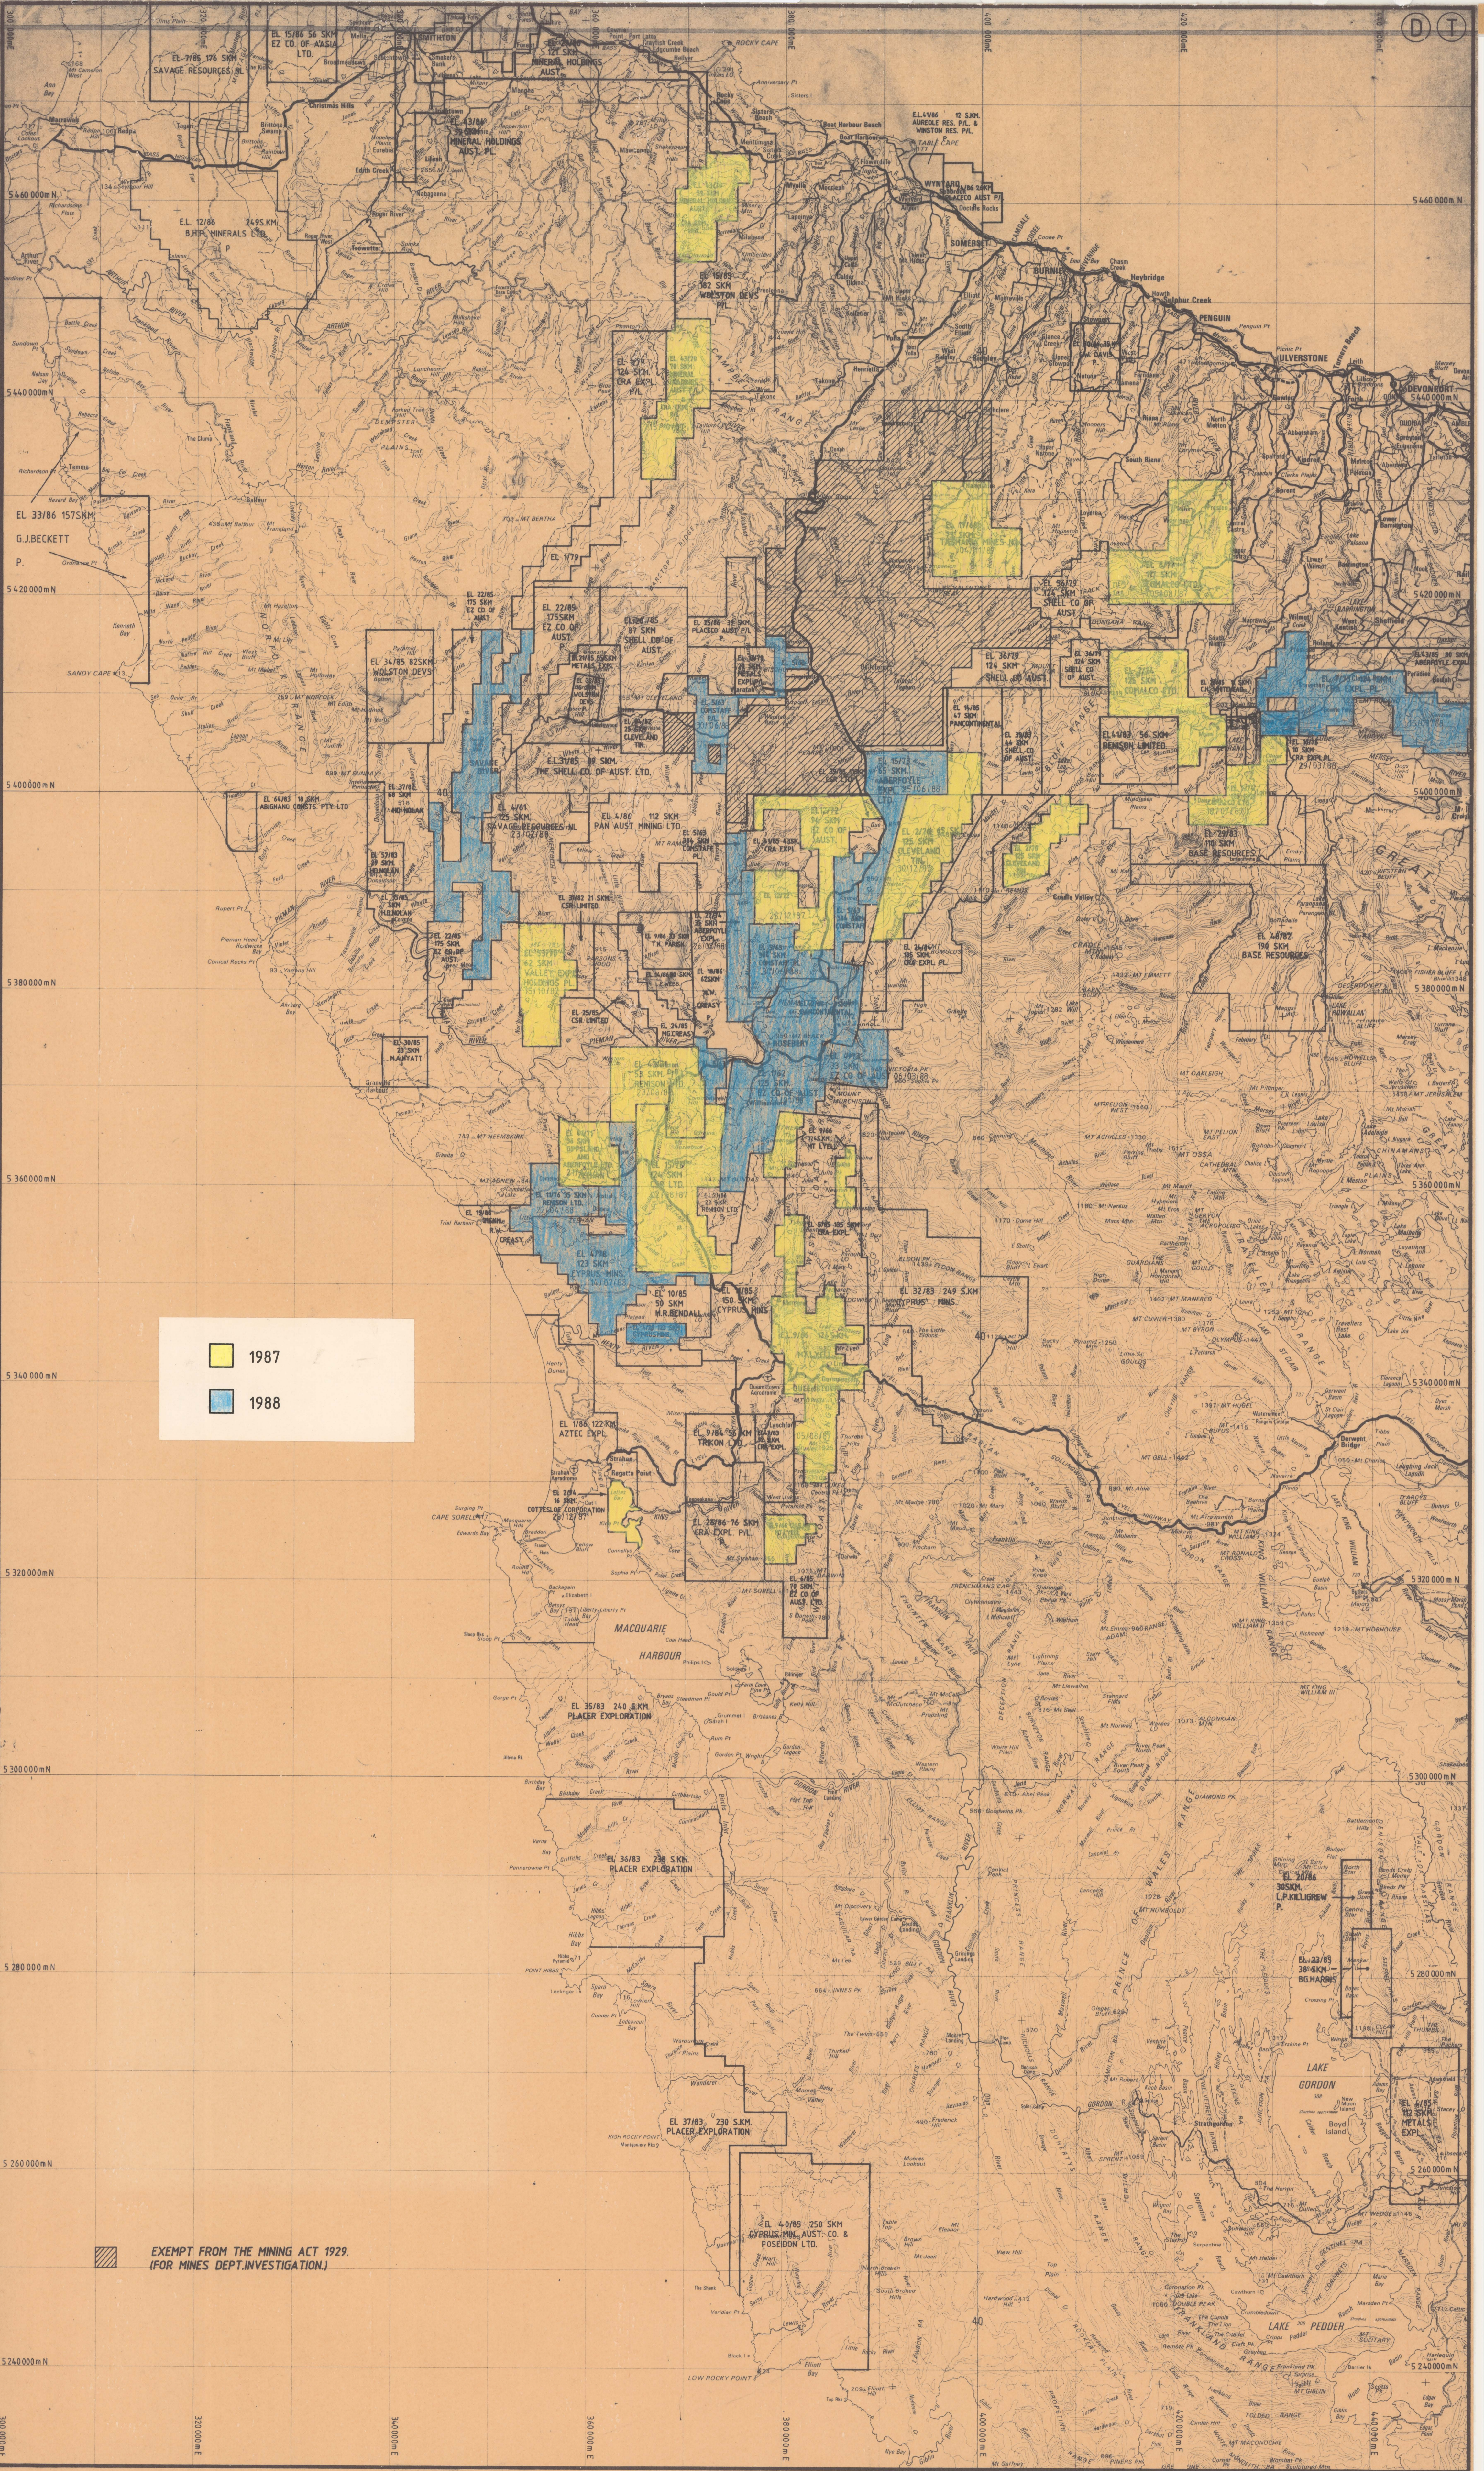

5 cm

D T

 EXEMPT FROM THE MINING ACT 1929.
(FOR MINES DEPT. INVESTIGATION.)

WEST COAST - EXPLORATION LICENCES AS AT