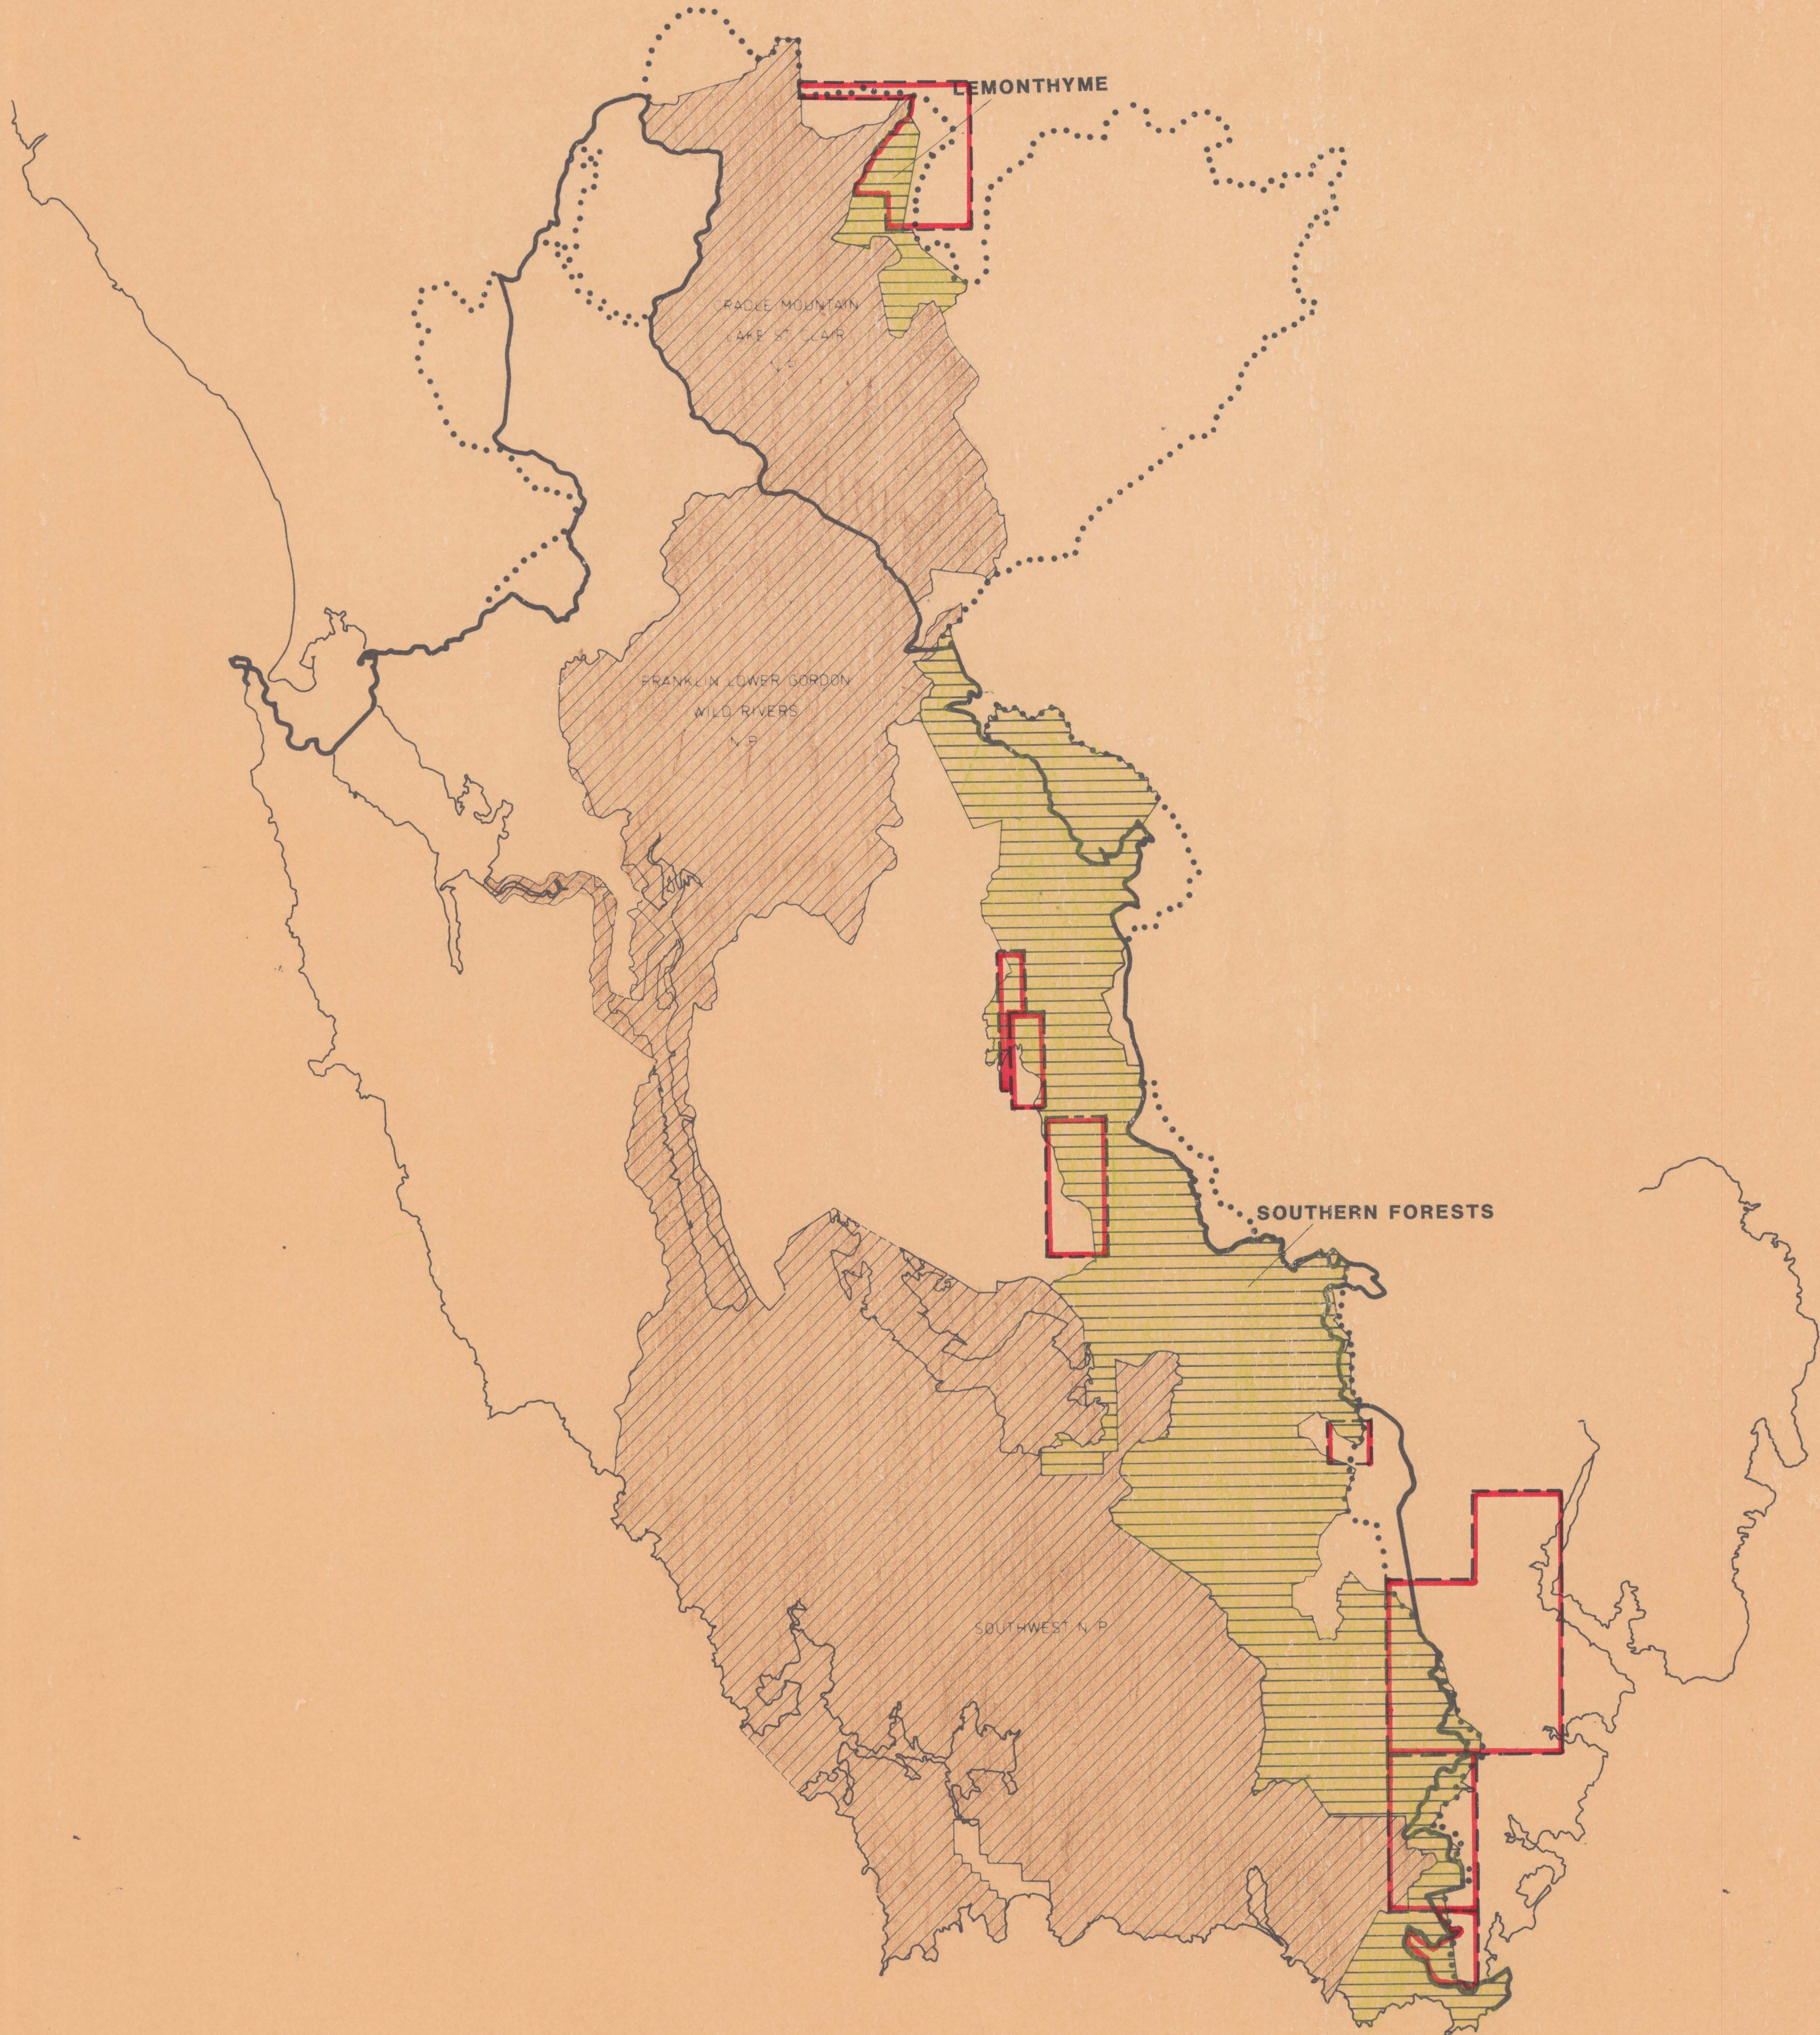

1 : 500 000

- S.W.C.A. BOUNDARY
- PROPOSED WESTERN TASMANIA N.P. BOUNDARY
- WORLD HERITAGE AREA
- AREAS SUBJECT TO DISCUSSIONS BETWEEN COMMONWEALTH AND INDUSTRY AS AT 17.3.87
- EXPLORATION LICENCES

2.4.87 13,000 ha ±
 2.4.87 24,000 ha ±
 Total 37,000 ha ±