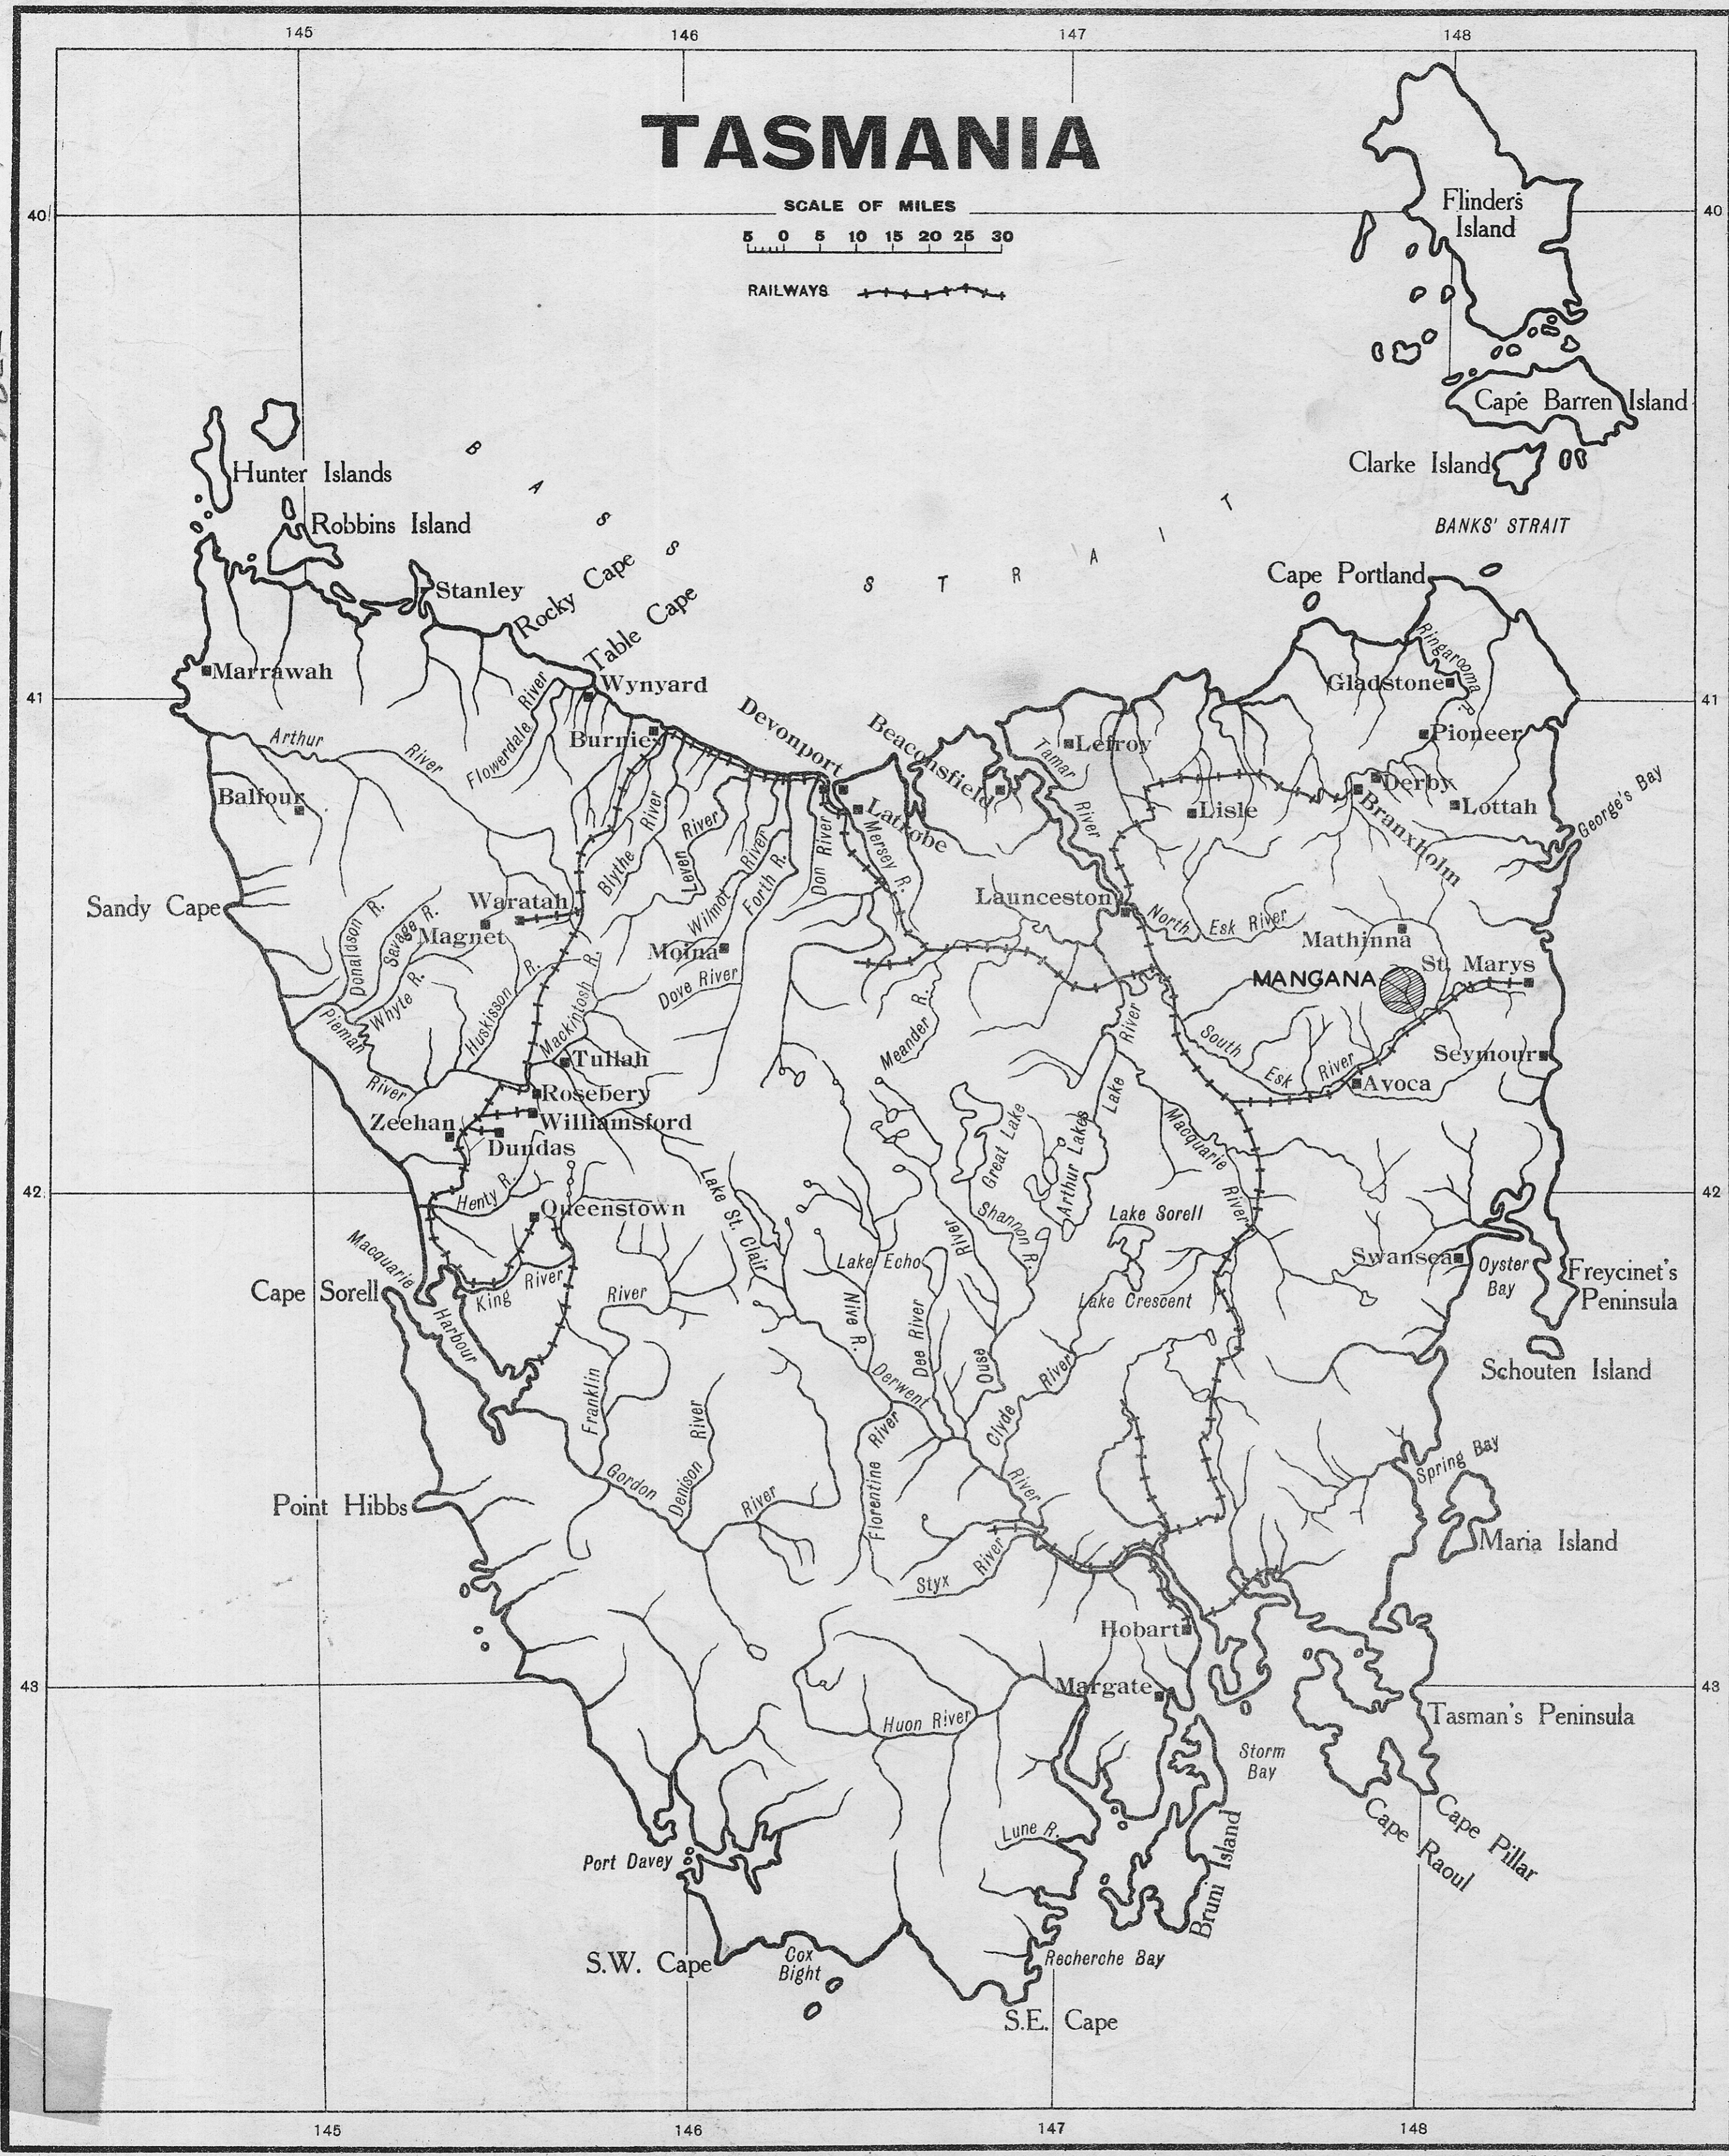

TASMANIA

SCALE OF MILES

RAILWAYS

772 P

772 P

168

Photo Aerialized by John Vail Government Printer Hobart Tasmania

LOCALITY MAP

Reduce to this size (3/4 size)