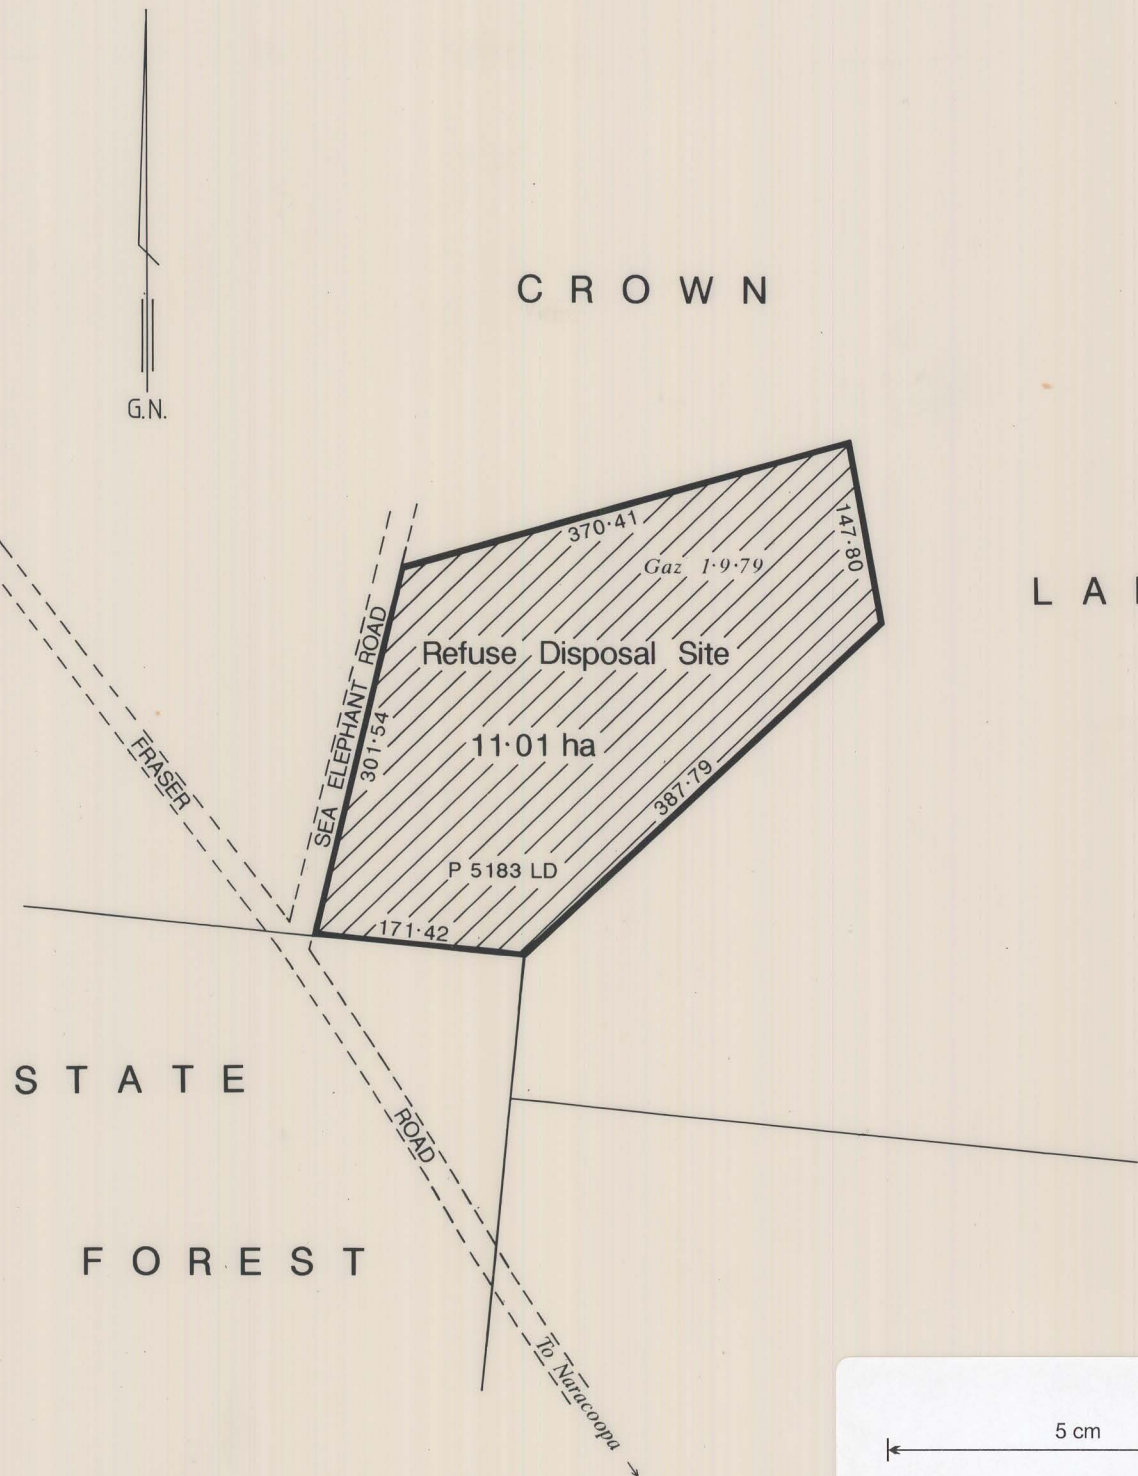

C R O W N

L A N D

S T A T E

F O R E S T

LAND DISTRICT OF KING ISLAND

VICINITY OF NARACOOPA

Scale 1 : 6000

Drawn : *M.J. Davie*

Checked : *G.A.T.*

**P. 957**

**CENTRAL PLAN REGISTER**

Plan No. 2501

Registered 7/7/92

Brought within the provisions of the Mining Act 1929

DEPARTMENT OF MINES - TASMANIA