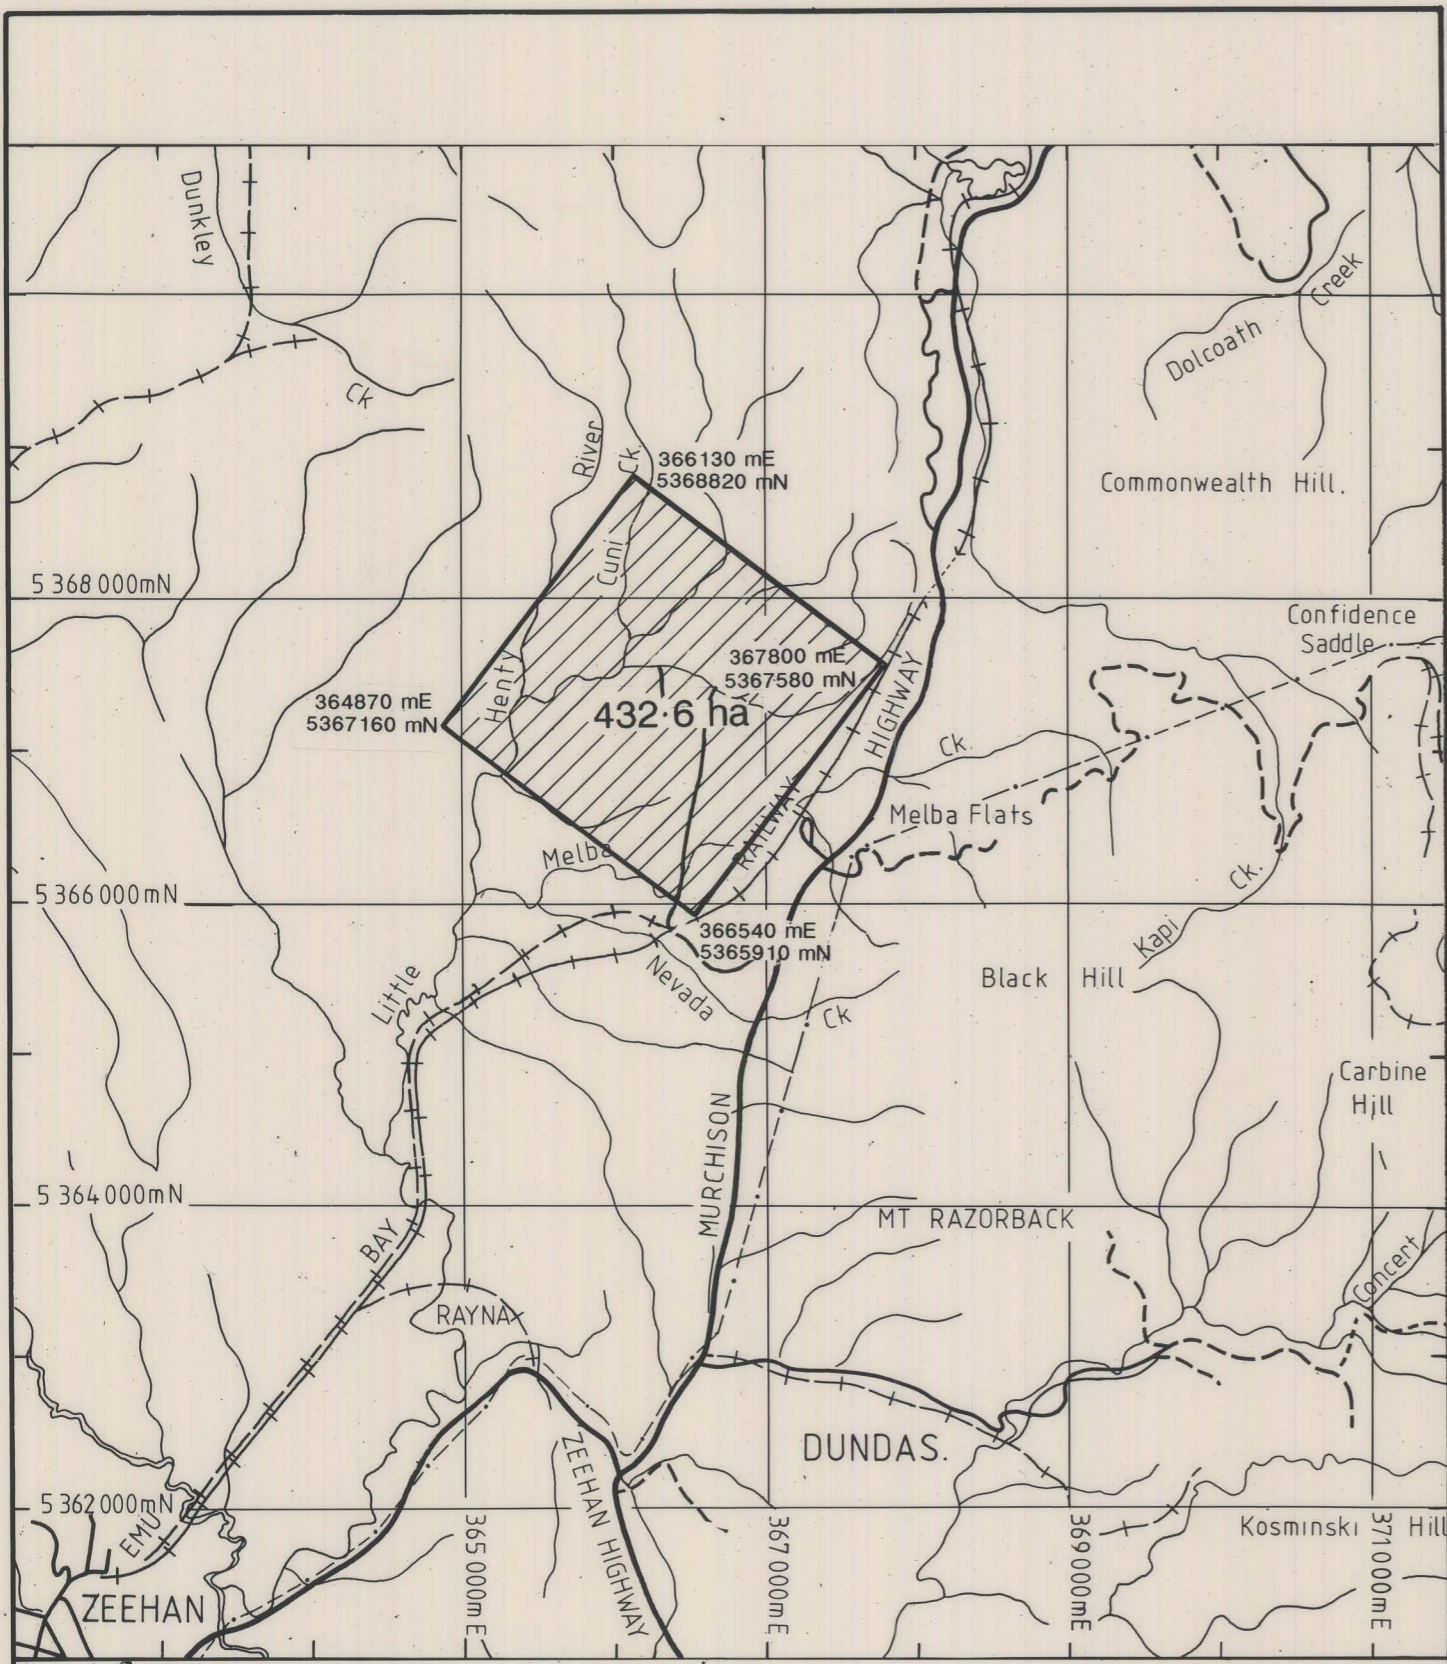

5 cm

LAND DISTRICT OF MONTAGU
VICINITY OF MELBA FLATS
 Scale 1:50000

Drawn: *M.J. Davie*

Checked: *G.A.T.*

P.967

CENTRAL PLAN REGISTER

Plan No. 2518

Registered 4.8.92

Brought within the provisions
of the Mining Act 1929

DEPARTMENT OF MINES - TASMANIA