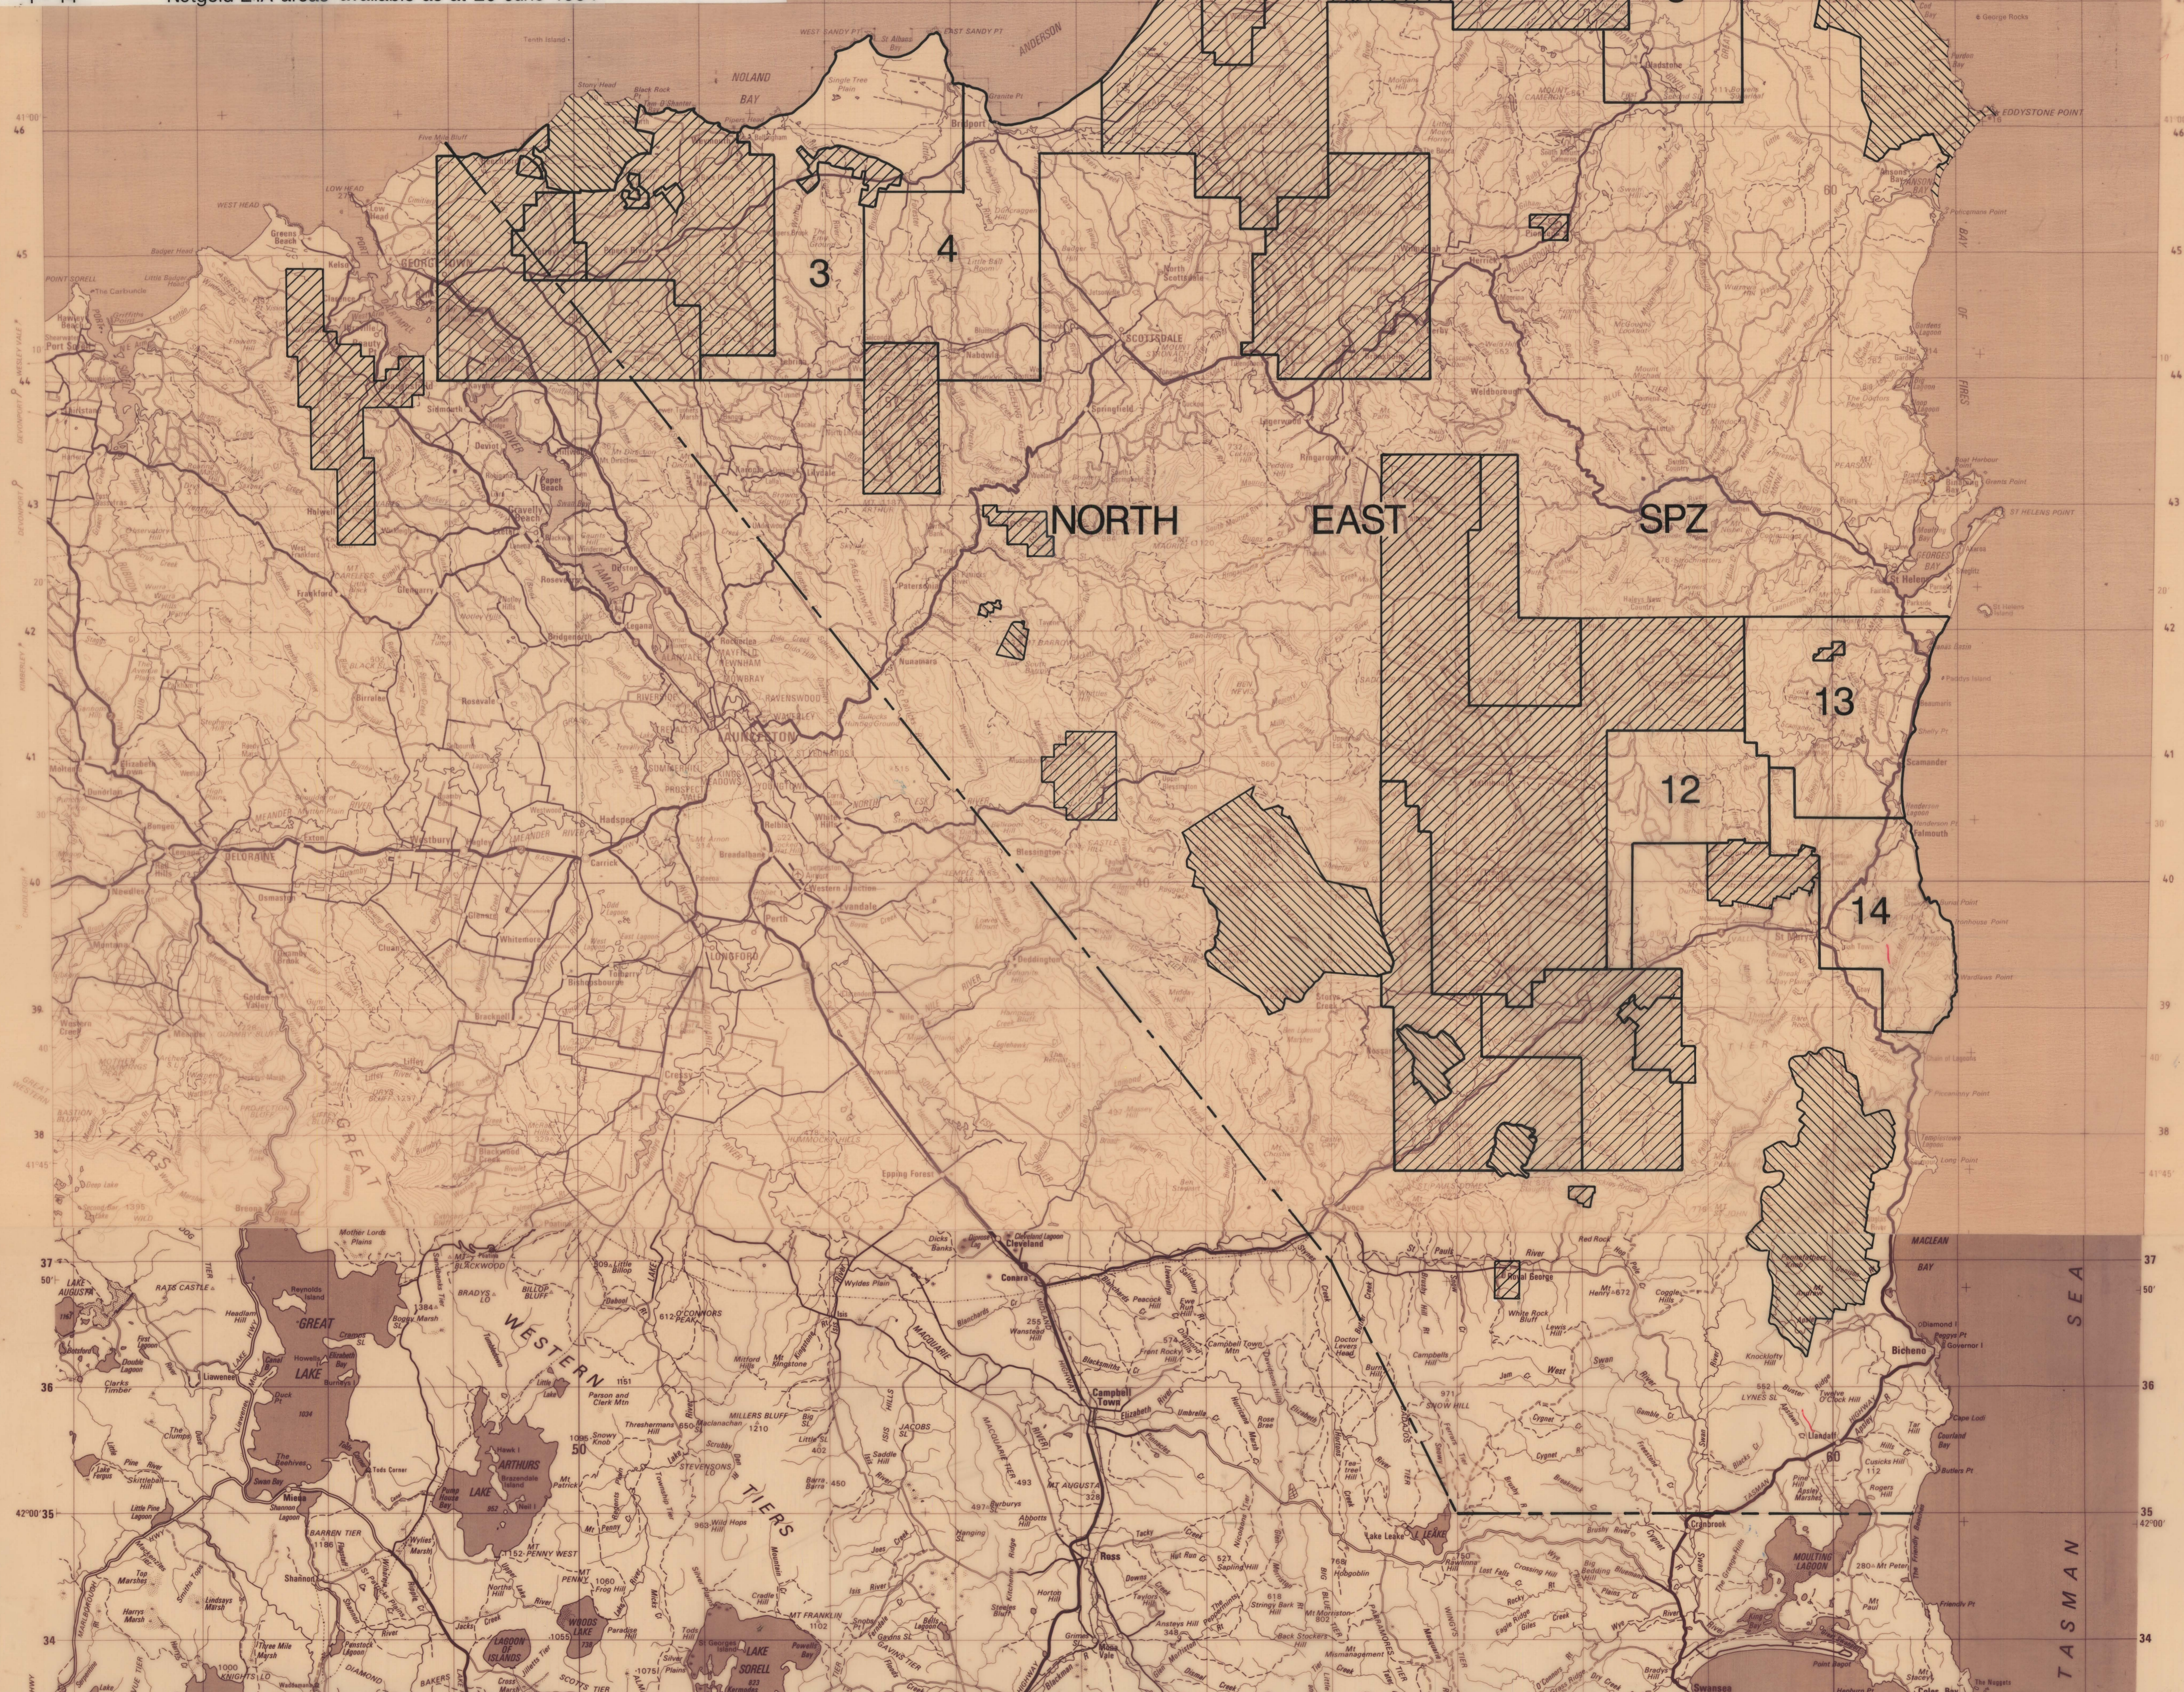

MINERAL RESOURCES - TASMANIA

NETGOLD AREAS

Scale 1:250000

Mineral Exploration Licences & Major Mining Leases

State Reserves (National Parks etc.)

Non delineated areas available for application at any time

SPZ boundaries

1 - 14

Netgold ETA areas available as at 20th June 1994

AREAS UNAVAILABLE FOR EXPLORATION AT 20th JUNE 1994.

NORTH

EAST

SPZ

3

4