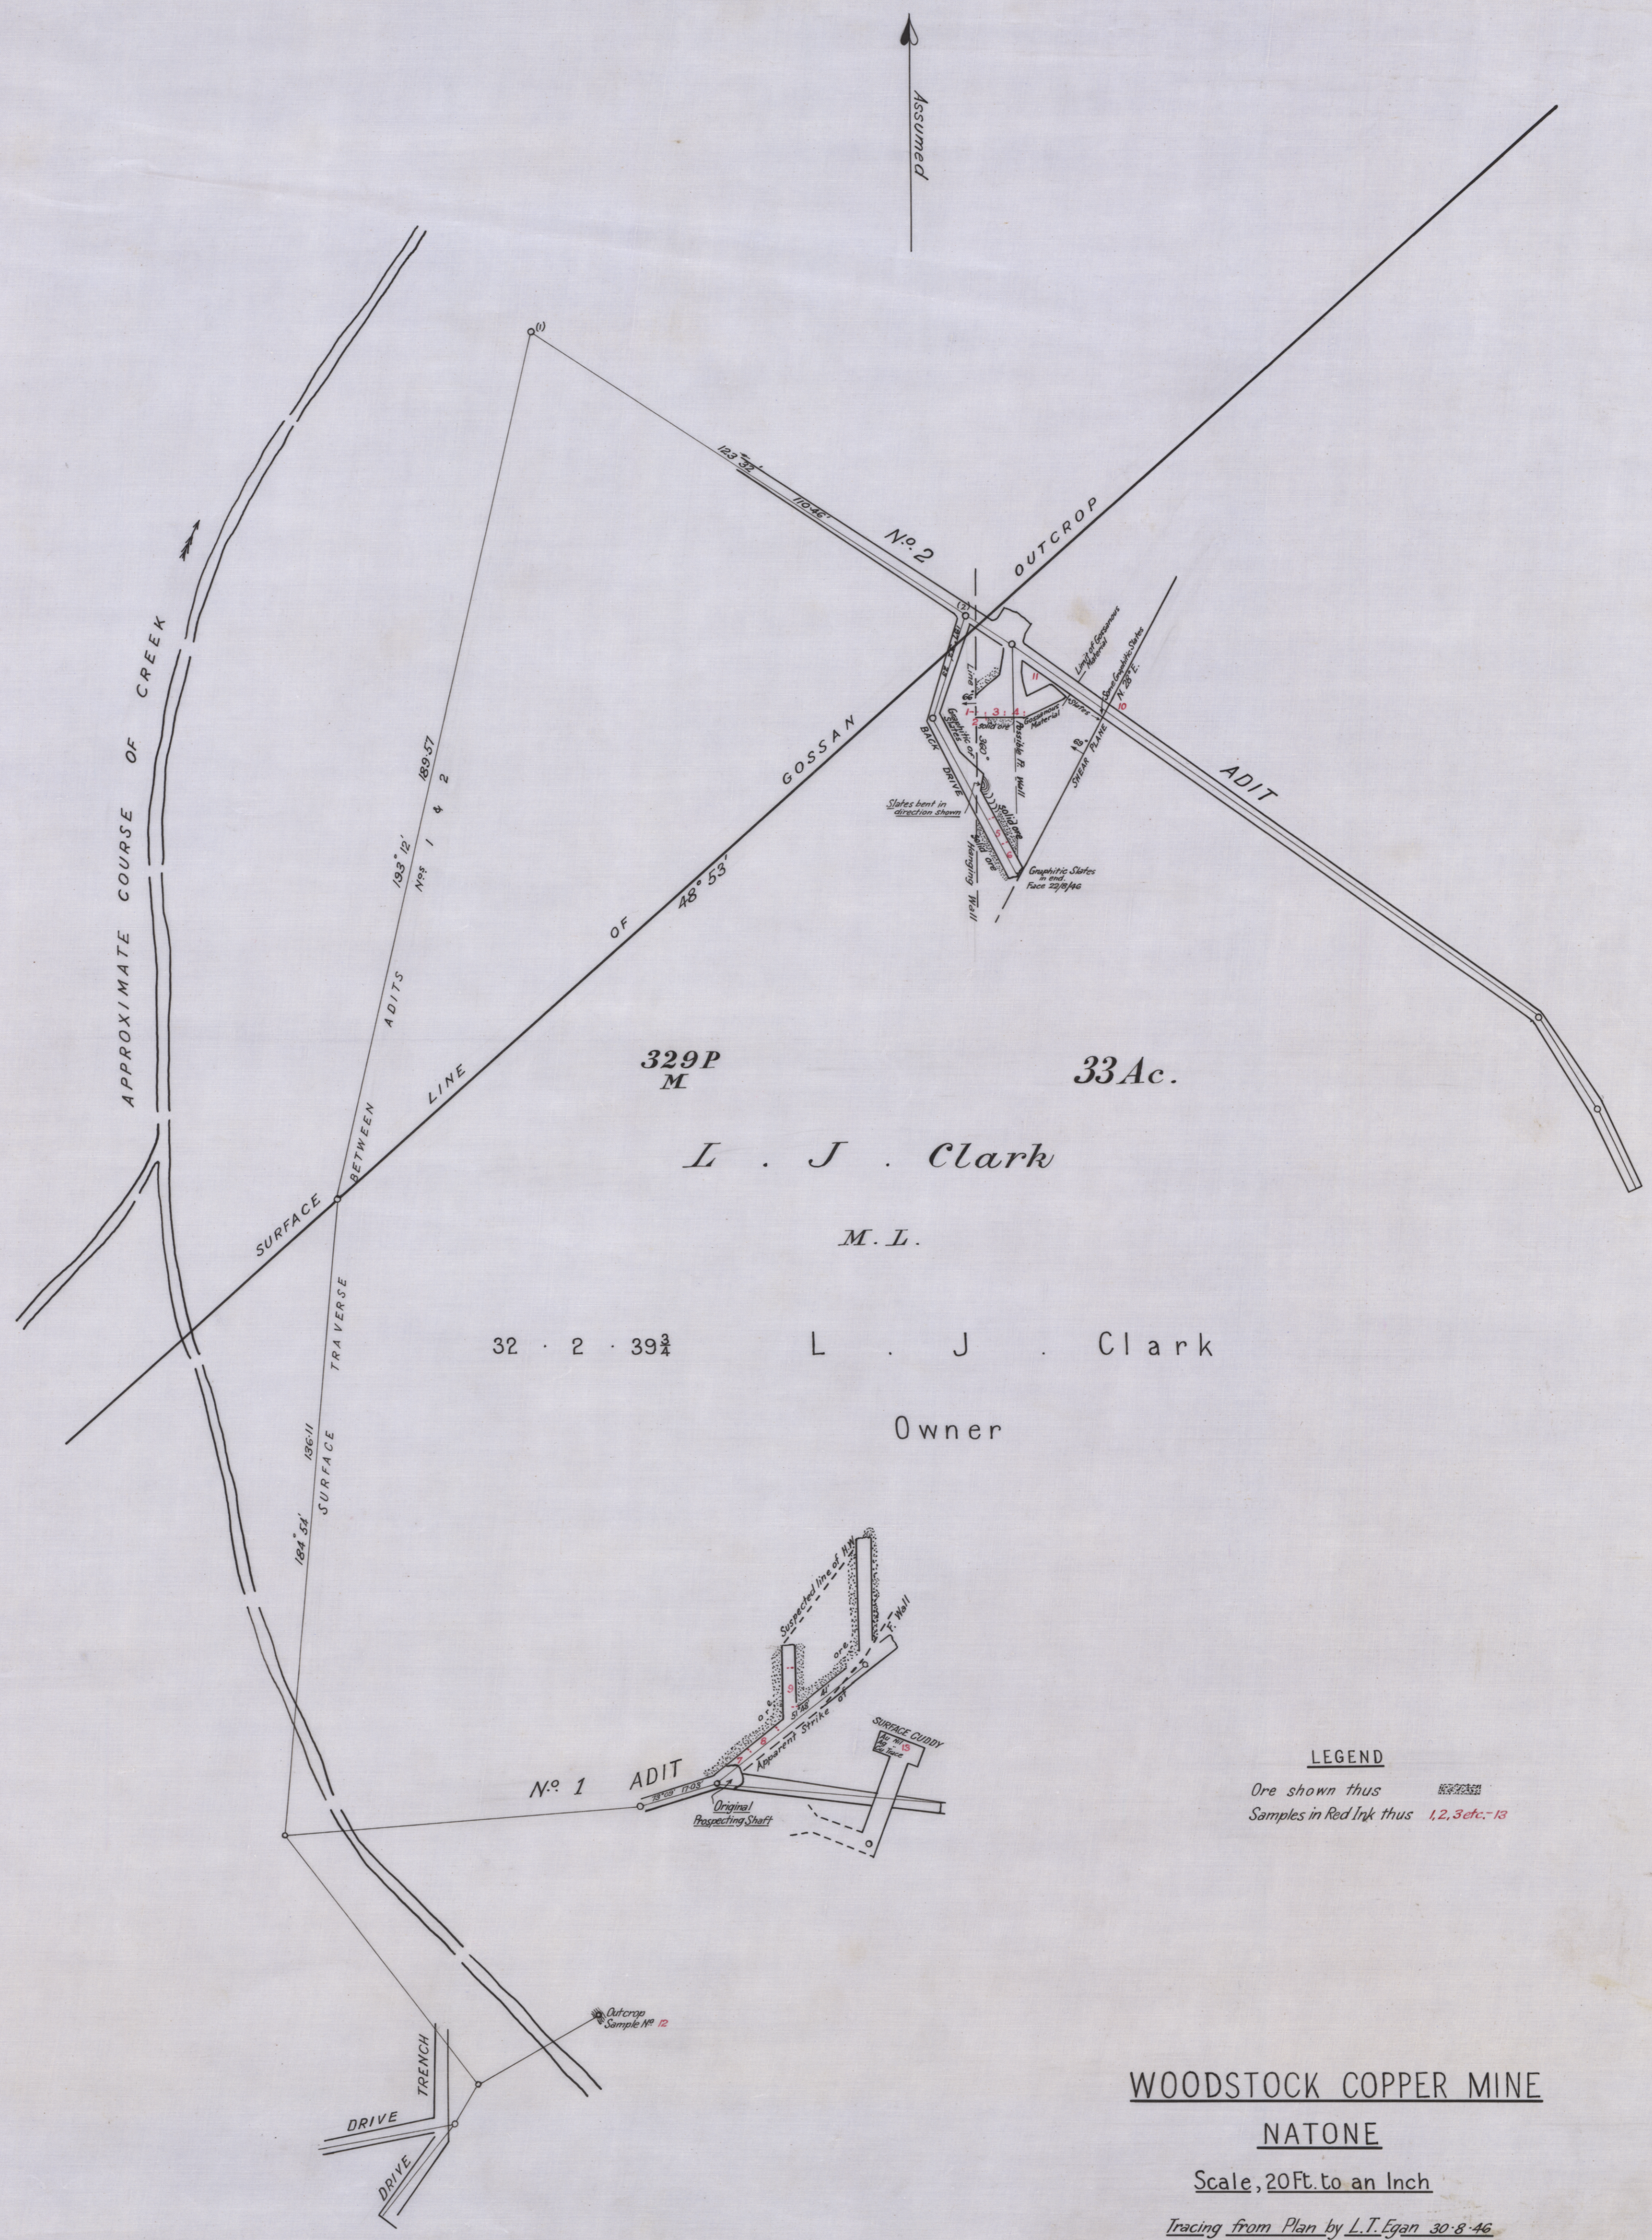

810 A

263

329 P
M

33 Ac.

L . J . Clark

M . L .

32 . 2 . 39 1/2

L . J . Clark

Owner

LEGEND

Ore shown thus [Symbol]
Samples in Red Ink thus [Symbol]

WOODSTOCK COPPER MINE

NATONE

Scale, 20 Ft. to an Inch

Tracing from Plan by L.T. Egan 30.8.46

810A-28