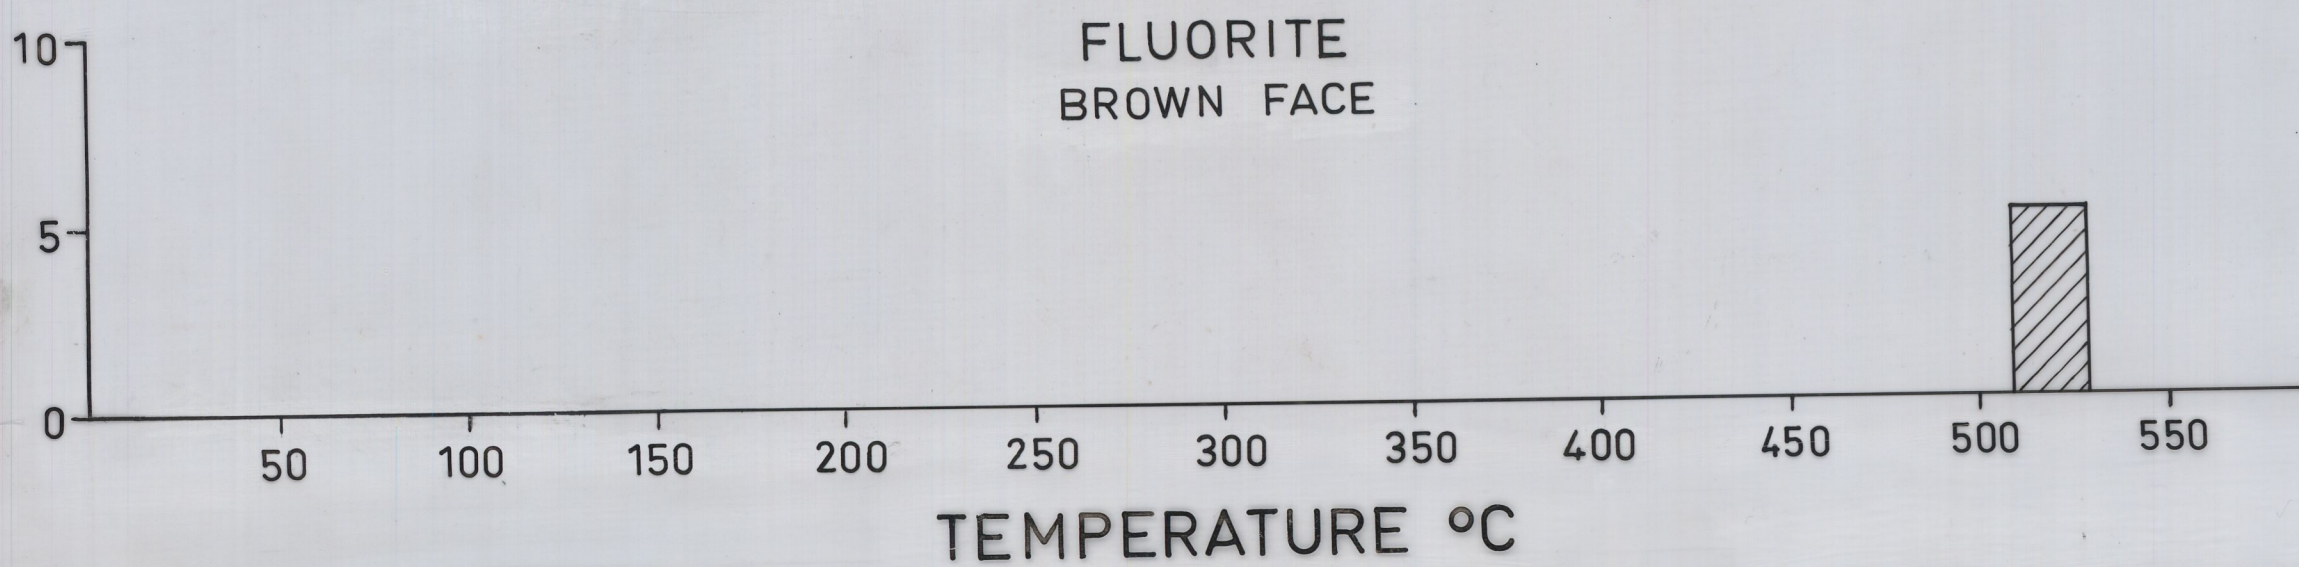

QUARTZ VEINS

FLUORITE VEINS
HAPPY VALLEY

FLUORITE VEINS
SOUTH END OF OPEN CUT (ALLENS WORKINGS)

FLUORITE PODS IN PYRRHOTITE and VEIN BELOW DOLOMITE (V)
PIG FLAT

FLUORITE INTERLAYERED WITH SULPHIDES
FOOK'S LODE

FLUORITE IN PYRRHOTITE and VEIN IN DOLOMITE (V)
GREISEN FACE

FLUORITE PODS IN PYRRHOTITE
SLAUGHTERYARD FACE

FLUORITE
BROWN FACE

TEMPERATURE °C