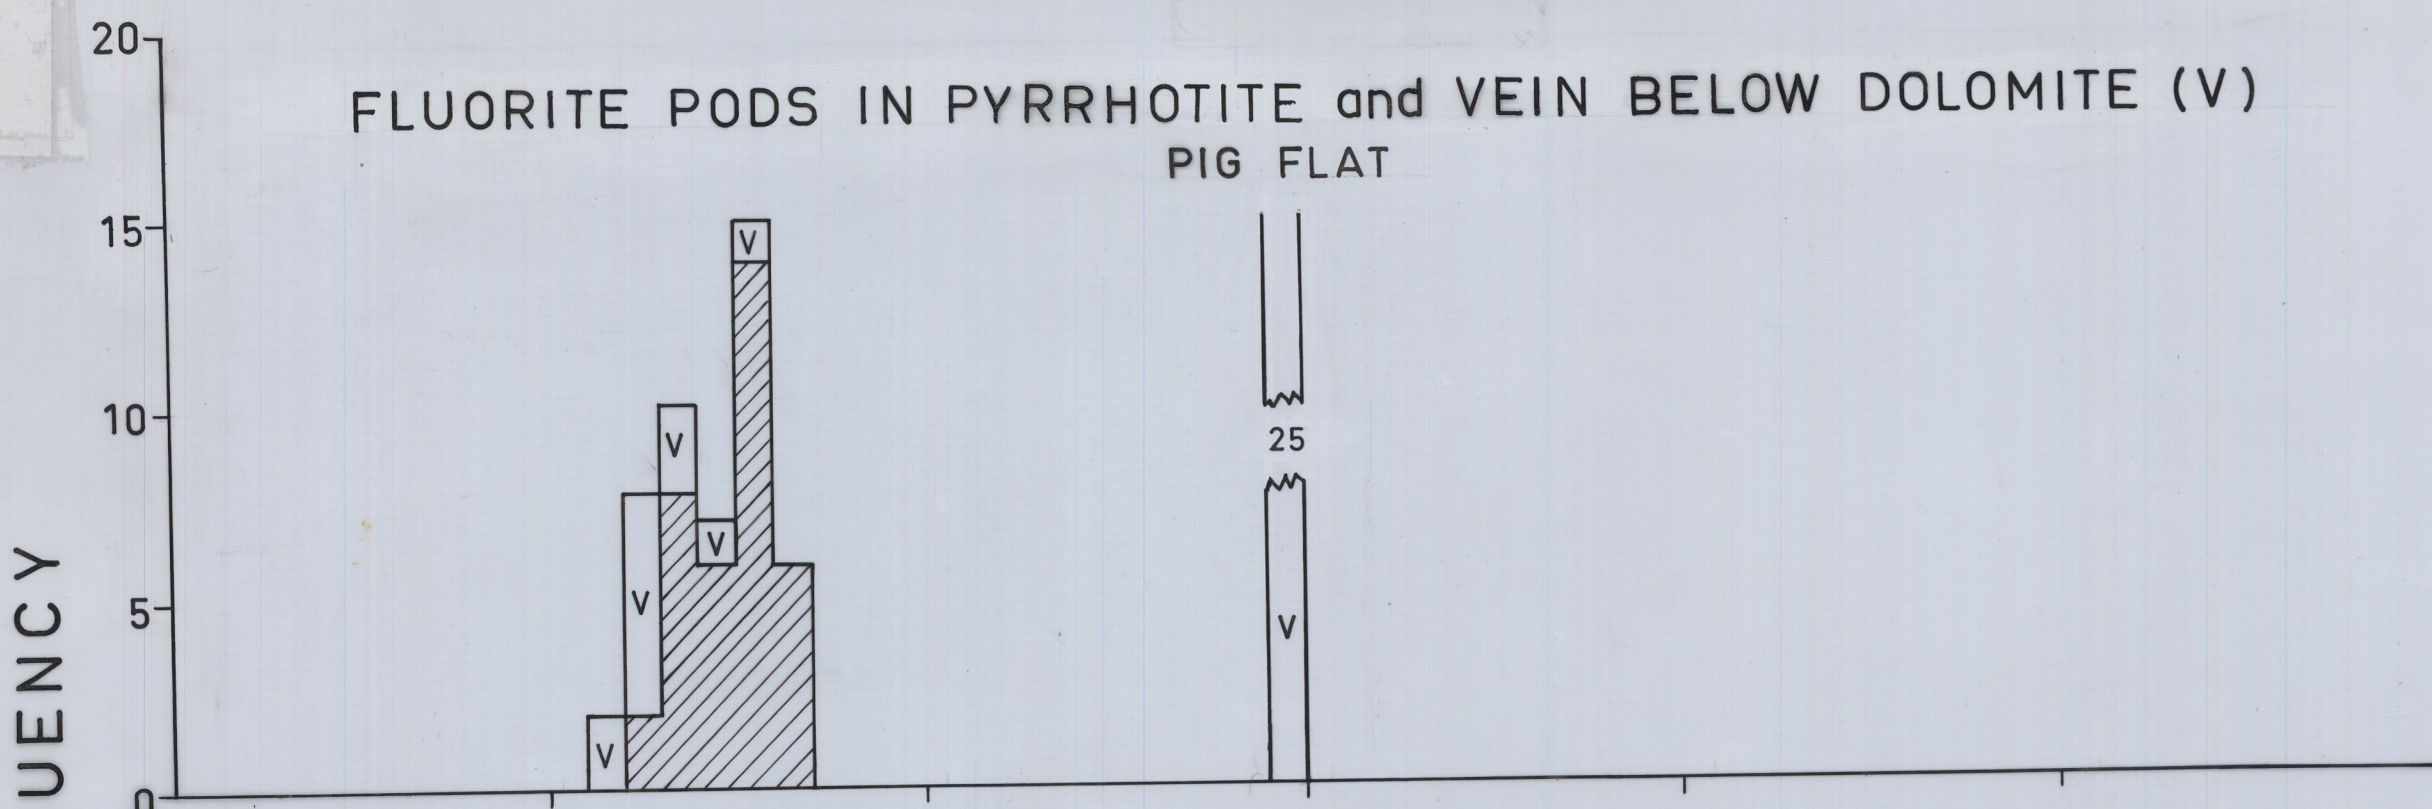

QUARTZ VEINS

FLUORITE VEINS
HAPPY VALLEY

FLUORITE VEINS
SOUTH END OF OPEN CUT (ALLENS WORKINGS)

FLUORITE PODS IN PYRRHOTITE and VEIN BELOW DOLOMITE (V)
PIG FLAT

FLUORITE INTERLAYERED WITH SULPHIDES
FOOK'S LODE

FLUORITE IN PYRRHOTITE and VEIN IN DOLOMITE (V)
GREISEN FACE

FLUORITE PODS IN PYRRHOTITE
SLAUGHTERYARD FACE

FLUORITE
BROWN FACE

TEMPERATURE °C