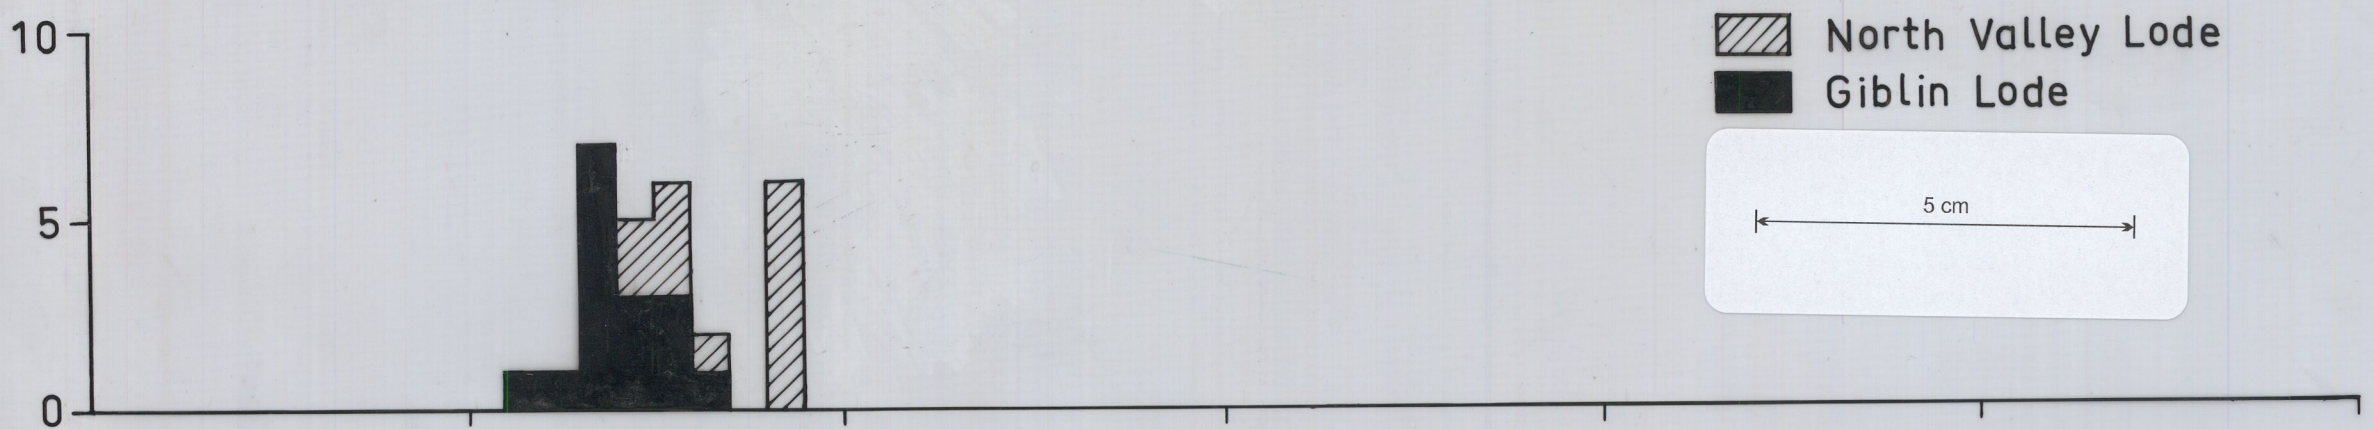

QUARTZ VEINS

FLUORITE VEINS
HAPPY VALLEY

FLUORITE VEINS
SOUTH END OF OPEN CUT (ALLENS WORKINGS)

FLUORITE PODS IN PYRRHOTITE and VEIN BELOW DOLOMITE (V)
PIG FLAT

FLUORITE INTERLAYERED WITH SULPHIDES
FOOK'S LODE