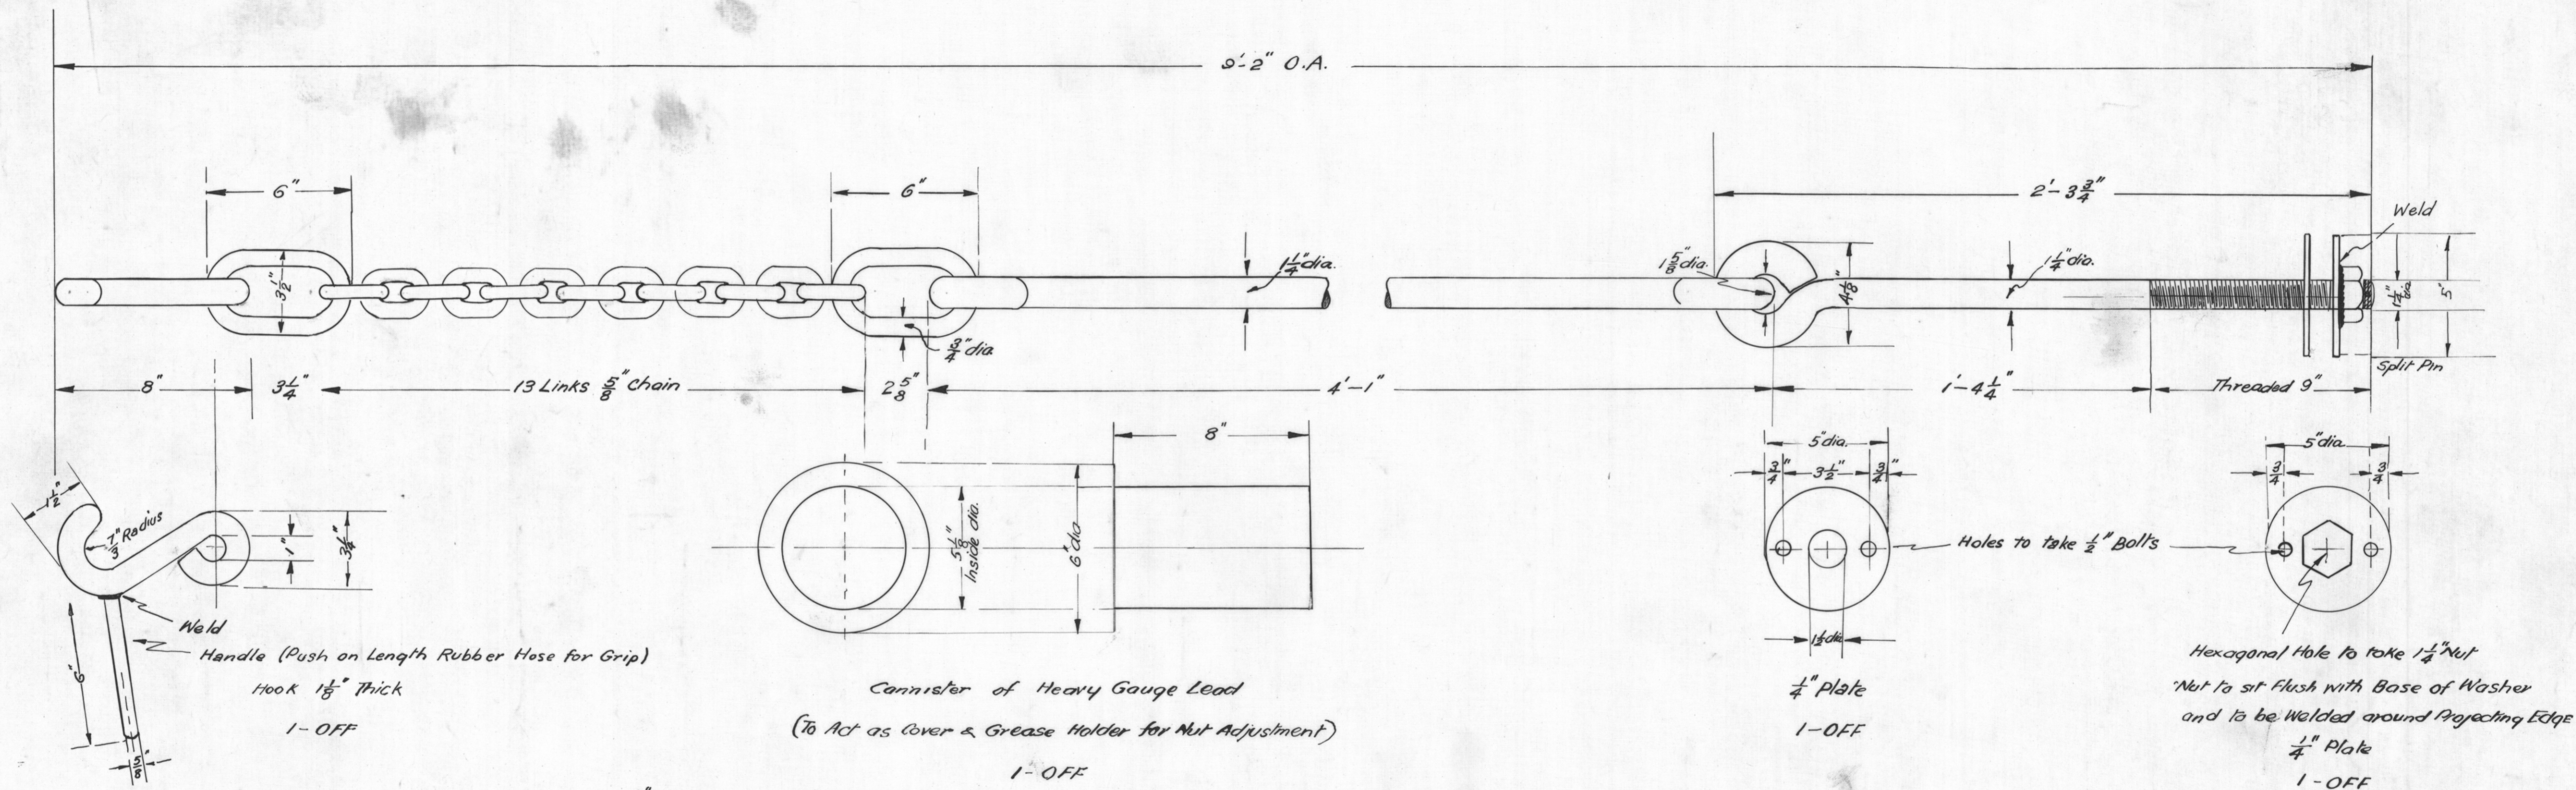

5 cm

CHAIN CHAIRS
LYELL COMSTOCK SHAFT

SCALE 1/4" = 1" SIZE

827A/58

11-165

30-8-41.C.H.Z.
 9-82A aew. April 1942