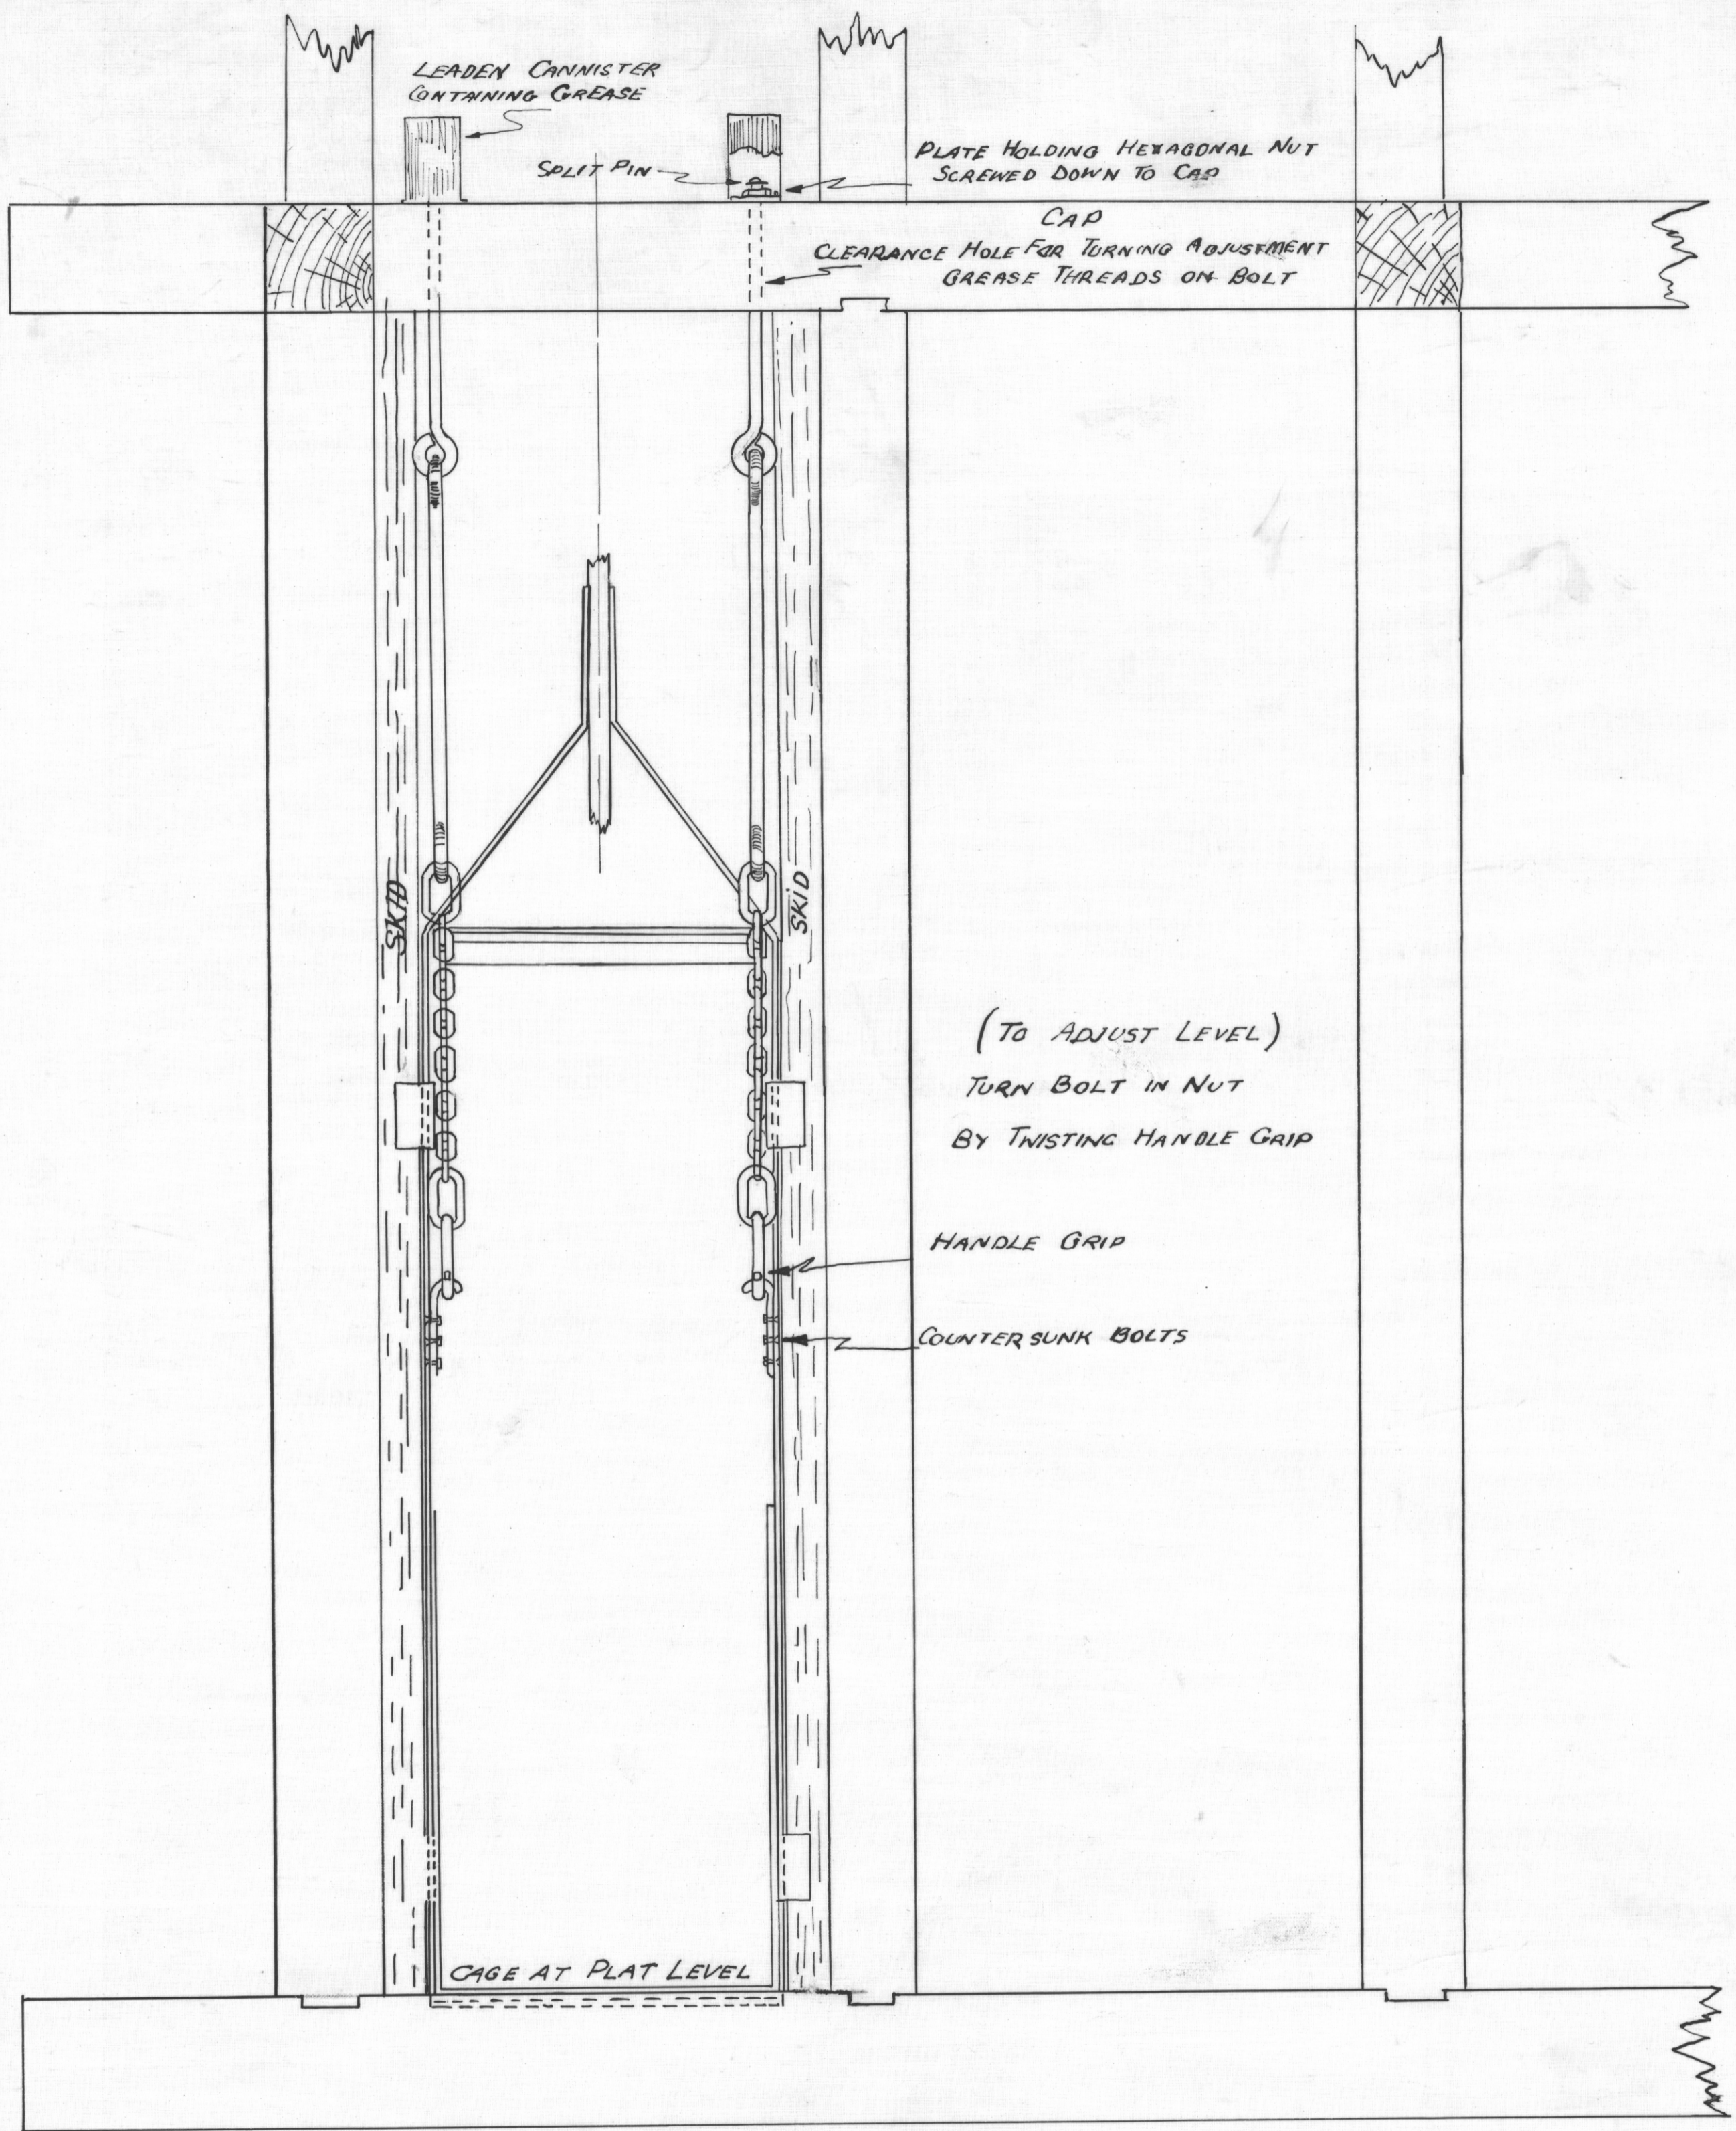

827B/58

5 cm

293

827B

(TO ADJUST LEVEL)
TURN BOLT IN NUT
BY TWISTING HANDLE GRIP

ARRANGEMENT OF CHAIN CHAIRS LYELL COMSTOCK MINE

SCALE - 1" = 1'

9-827B *Chas. J. ...*