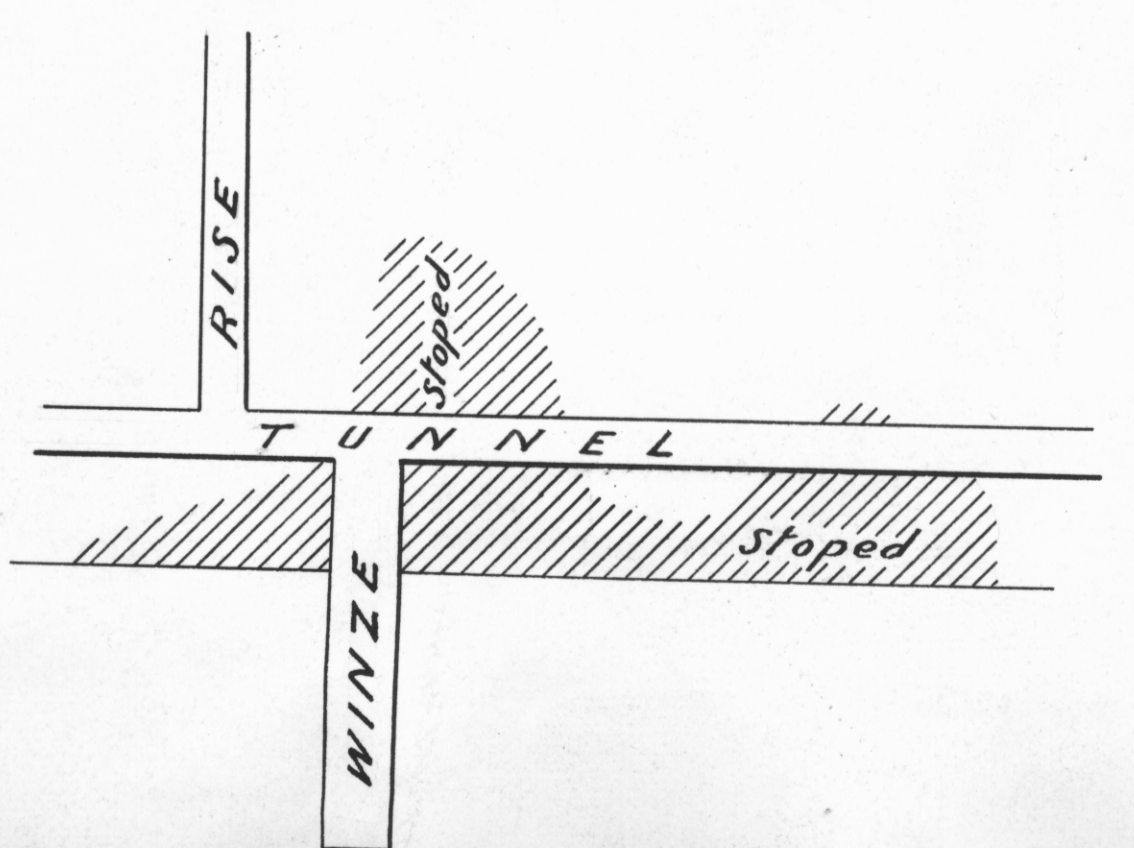

# PLAN OF ORIECO MINE

W. H. Twelvrees  
GOVERNMENT GEOLOGIST  
18-X-1910

SECTION AT WINZE A ON PLAN

SECTION AT WINZE B ON PLAN

82E/41

82E  
308