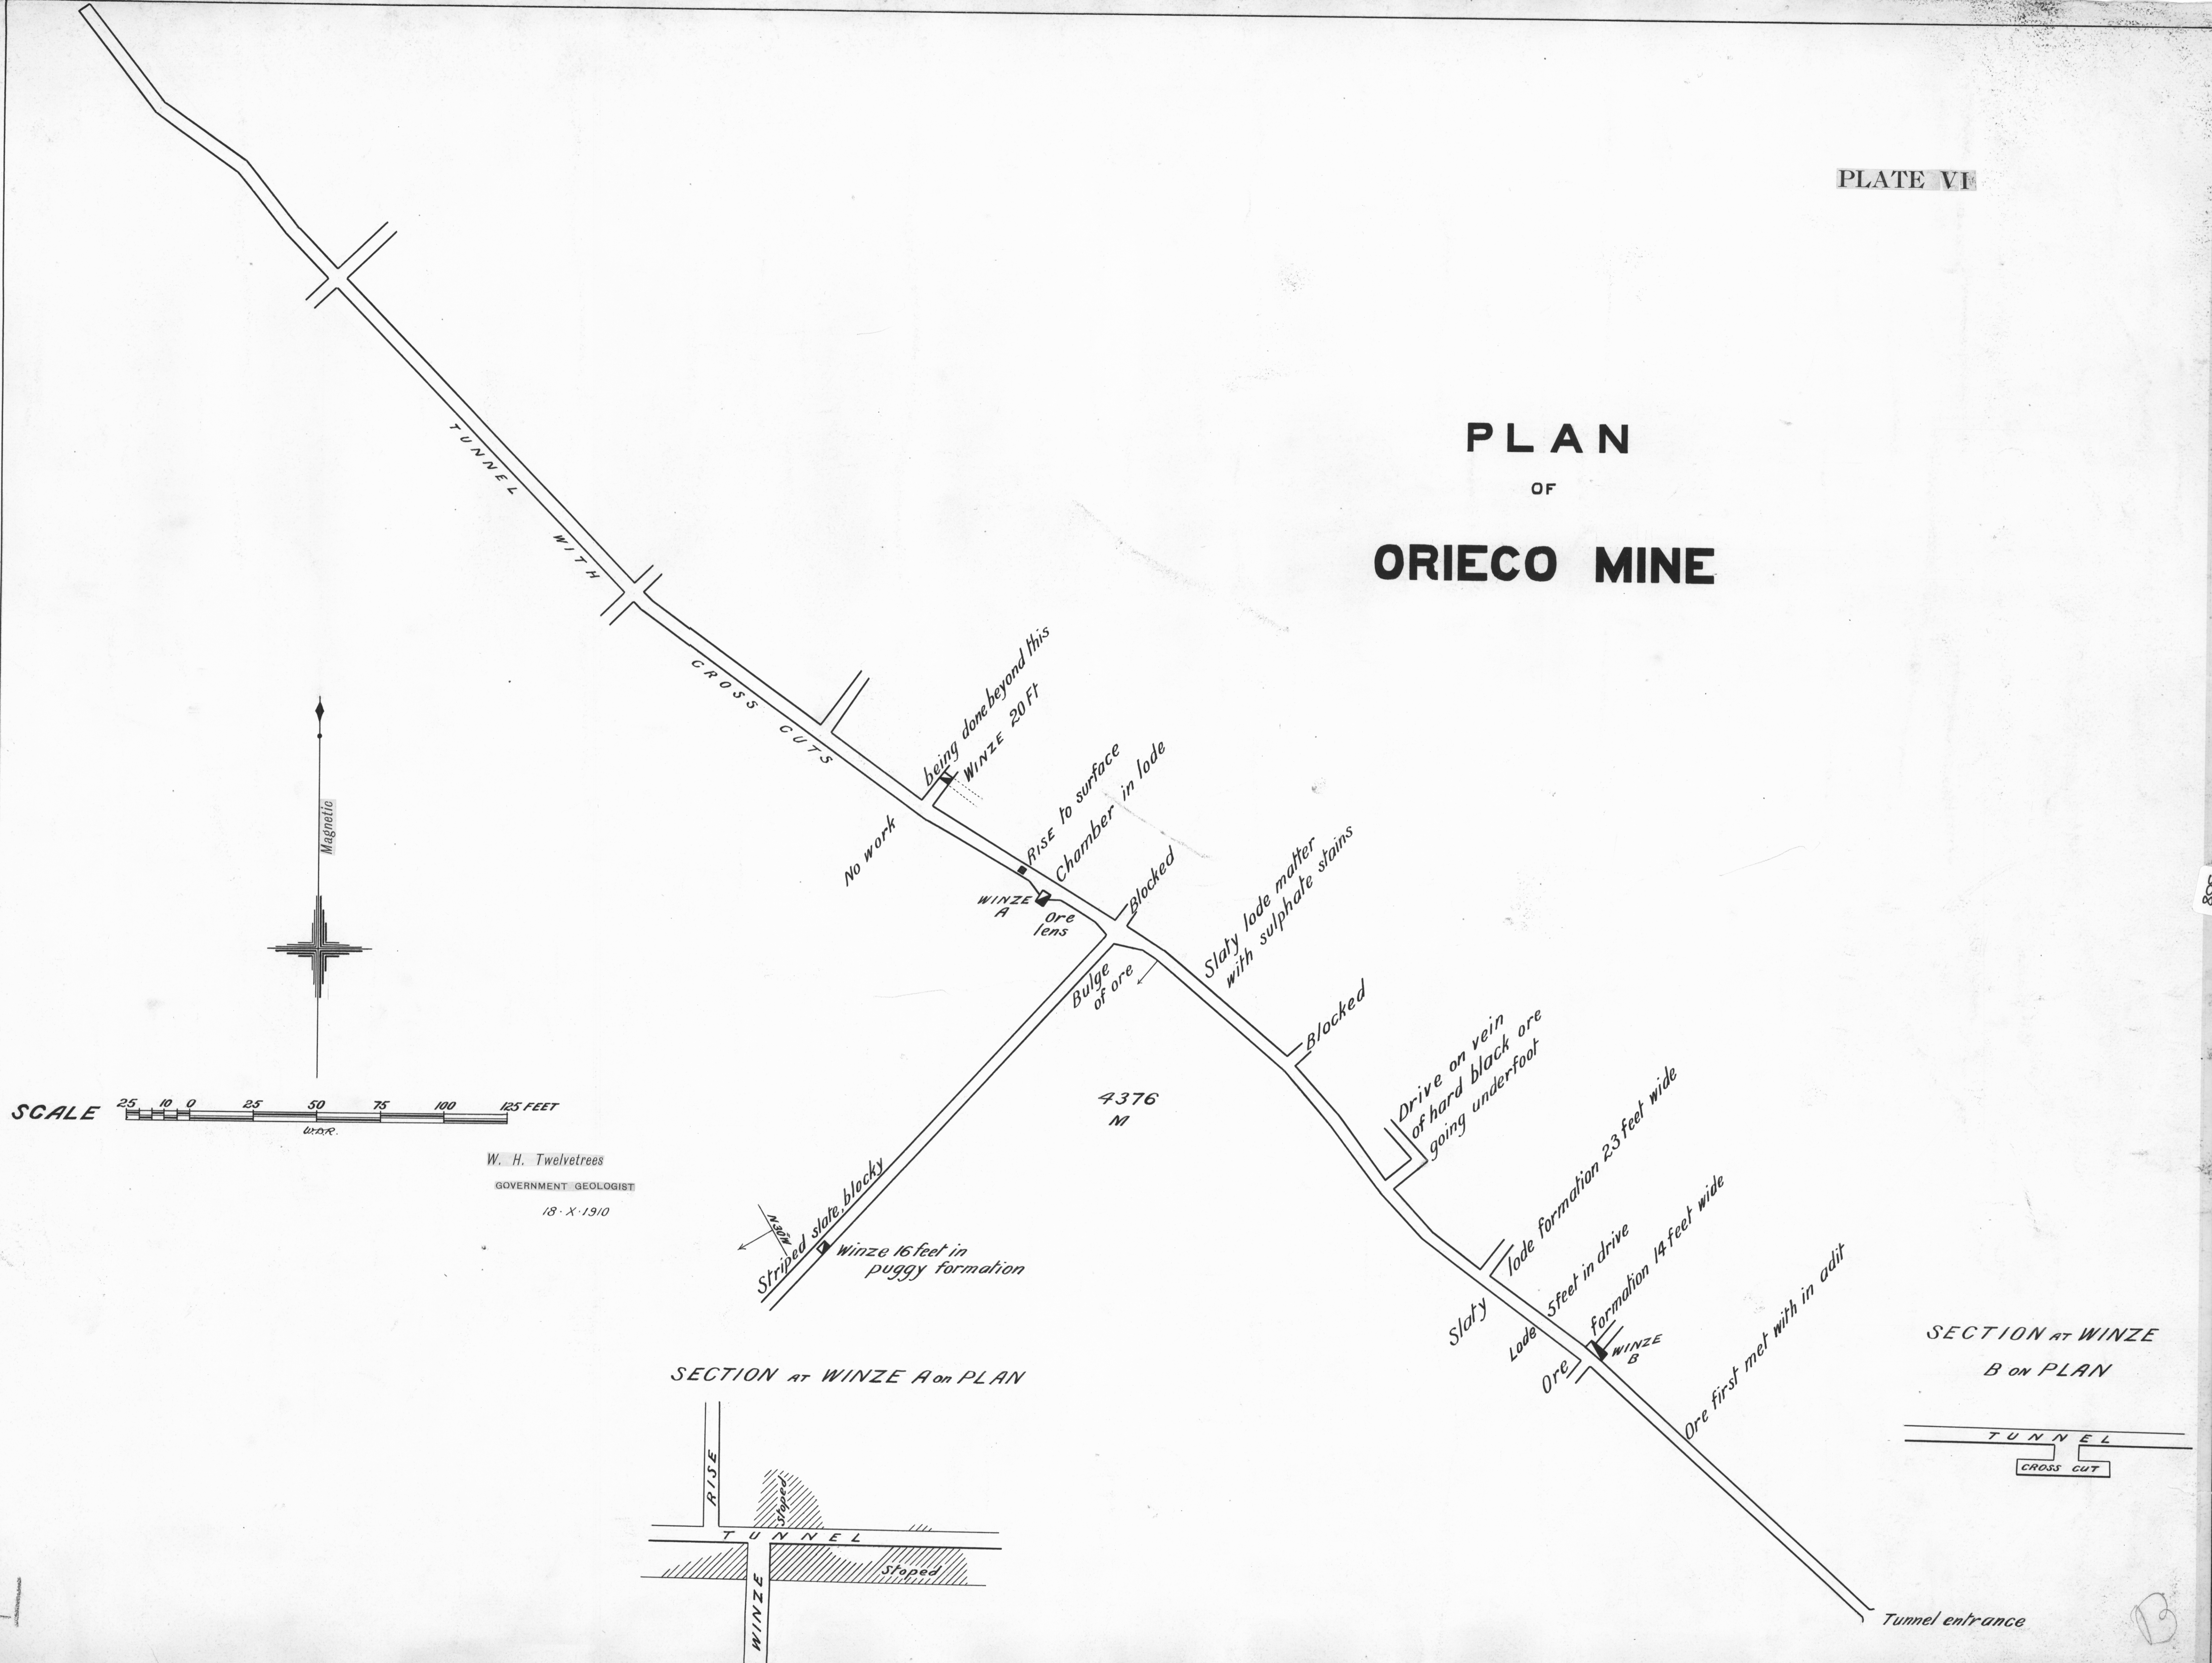

# PLAN OF ORIECO MINE

W. H. Twelvrees  
GOVERNMENT GEOLOGIST  
18-X-1910

SECTION AT WINZE A ON PLAN

SECTION AT WINZE B ON PLAN

82E/41

82E  
308