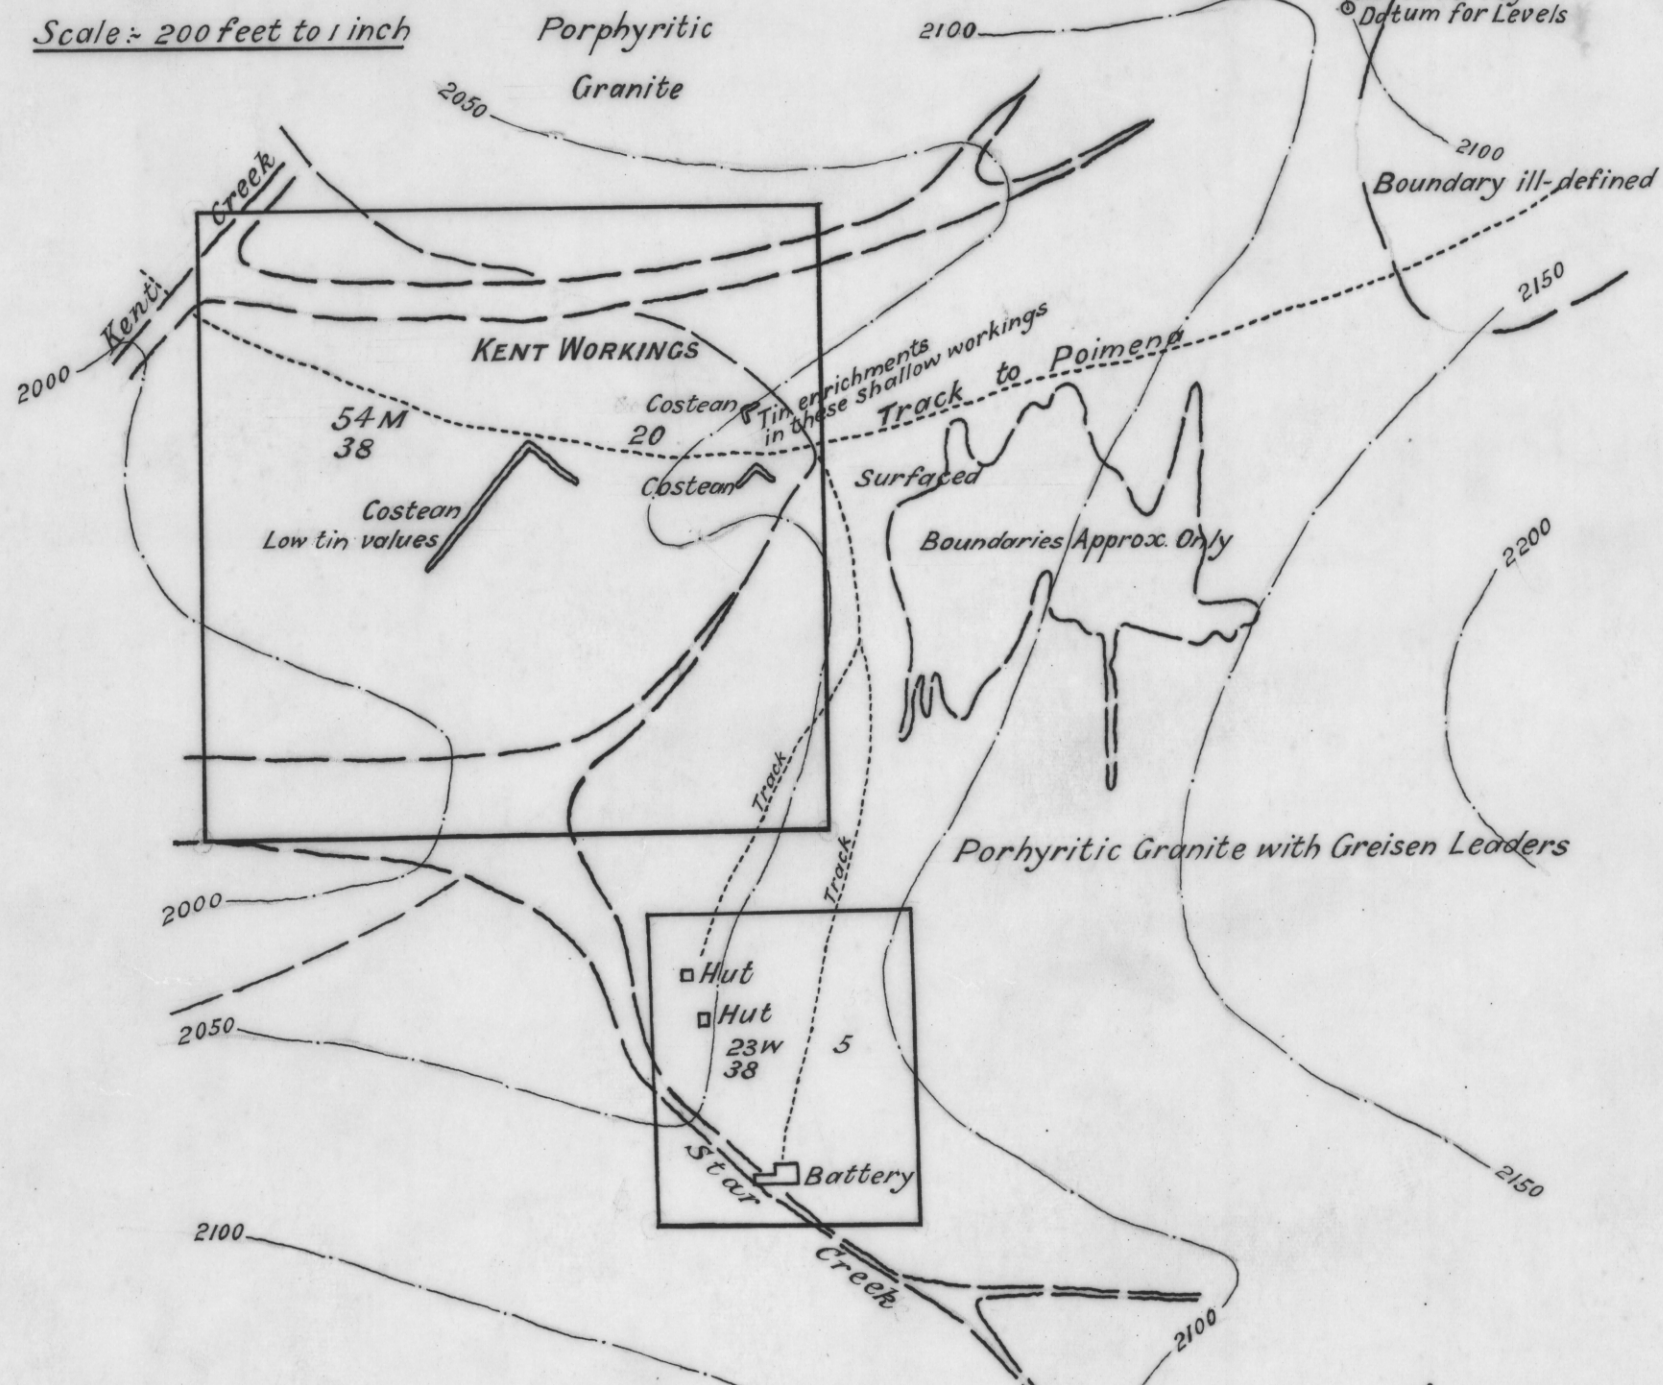

# PLAN OF WORKINGS CHINTOCK'S TIN MINING SYNDICATE VICINITY OF BLUE TIER

Scale: 200 feet to 1 inch

D. E. Thomas D.Sc.  
Government Geologist,  
16-2-43.

9-835

835/33

835

311

43