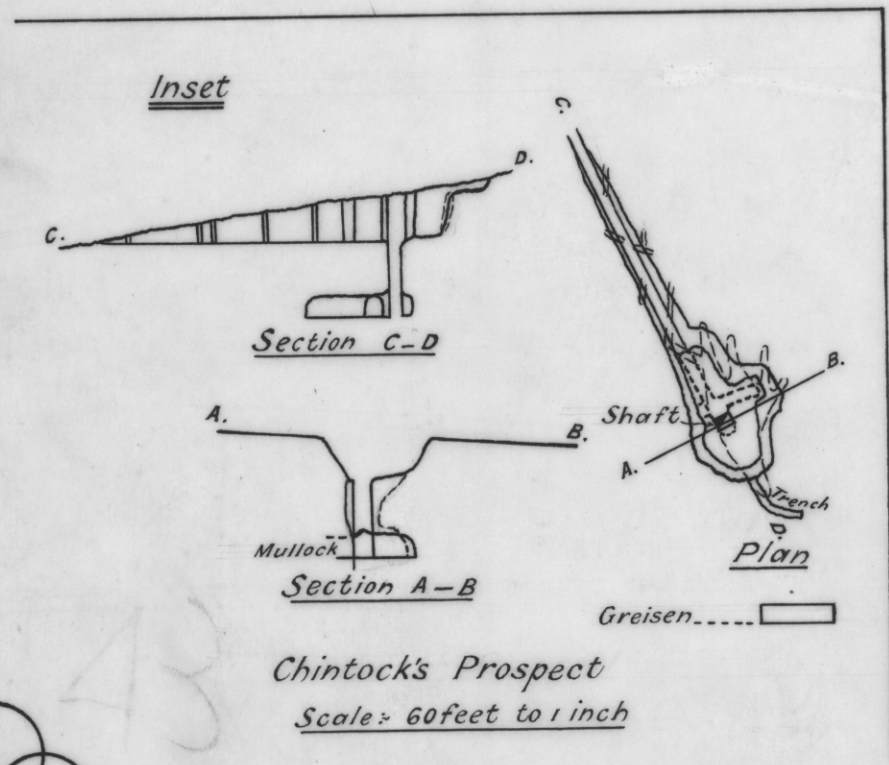

# PLAN OF WORKINGS CHINTOCK'S TIN MINING SYNDICATE VICINITY OF BLUE TIER

Scale: 200 feet to 1 inch

D. E. Thomas D.Sc.  
Government Geologist,  
16-2-43.

9-835

835/33

835

311

43