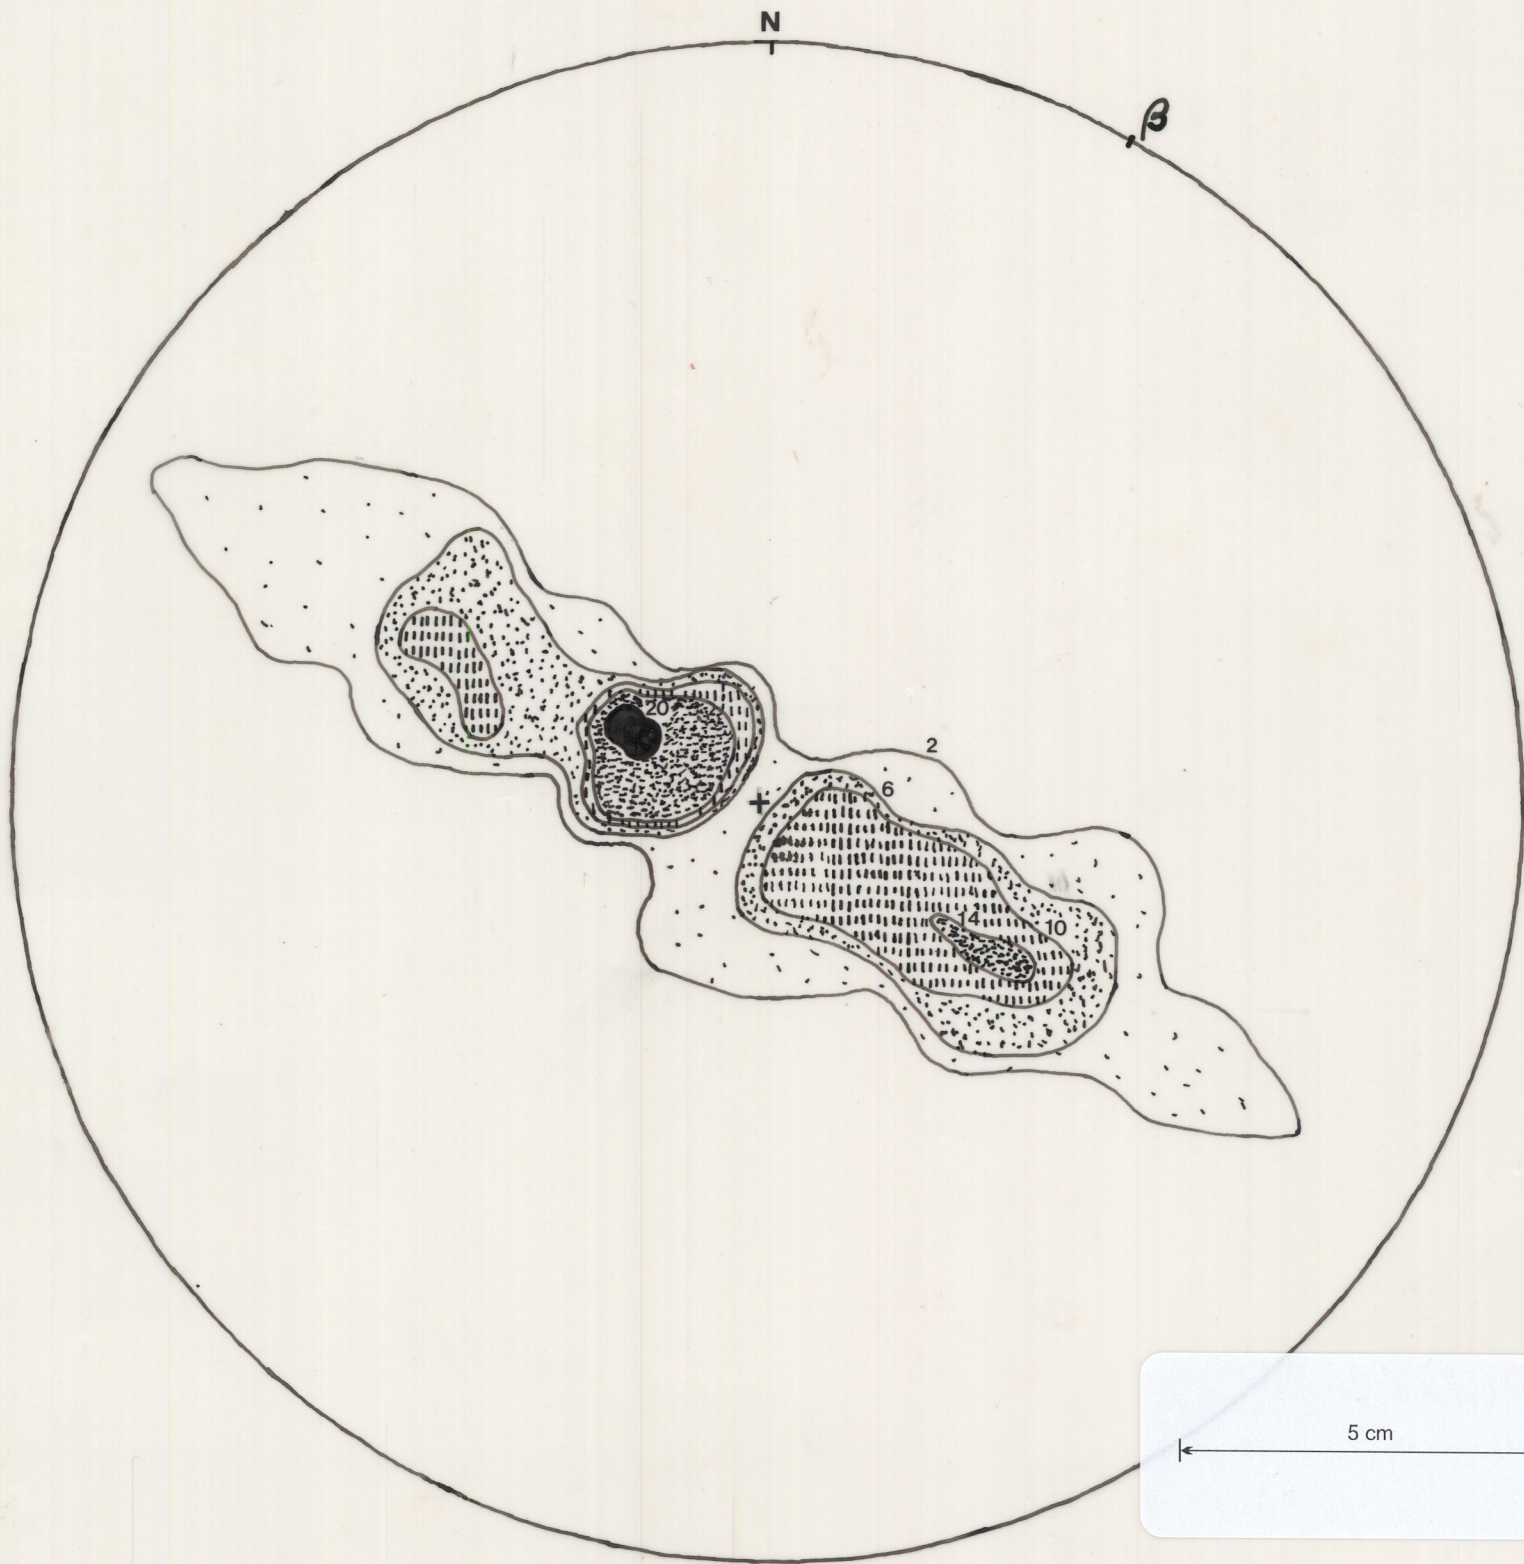

8376

Contoured S-pole diagram of bedding in the Trowutta - Arthur River area

107 results plotted

Fold orientation = 00.029