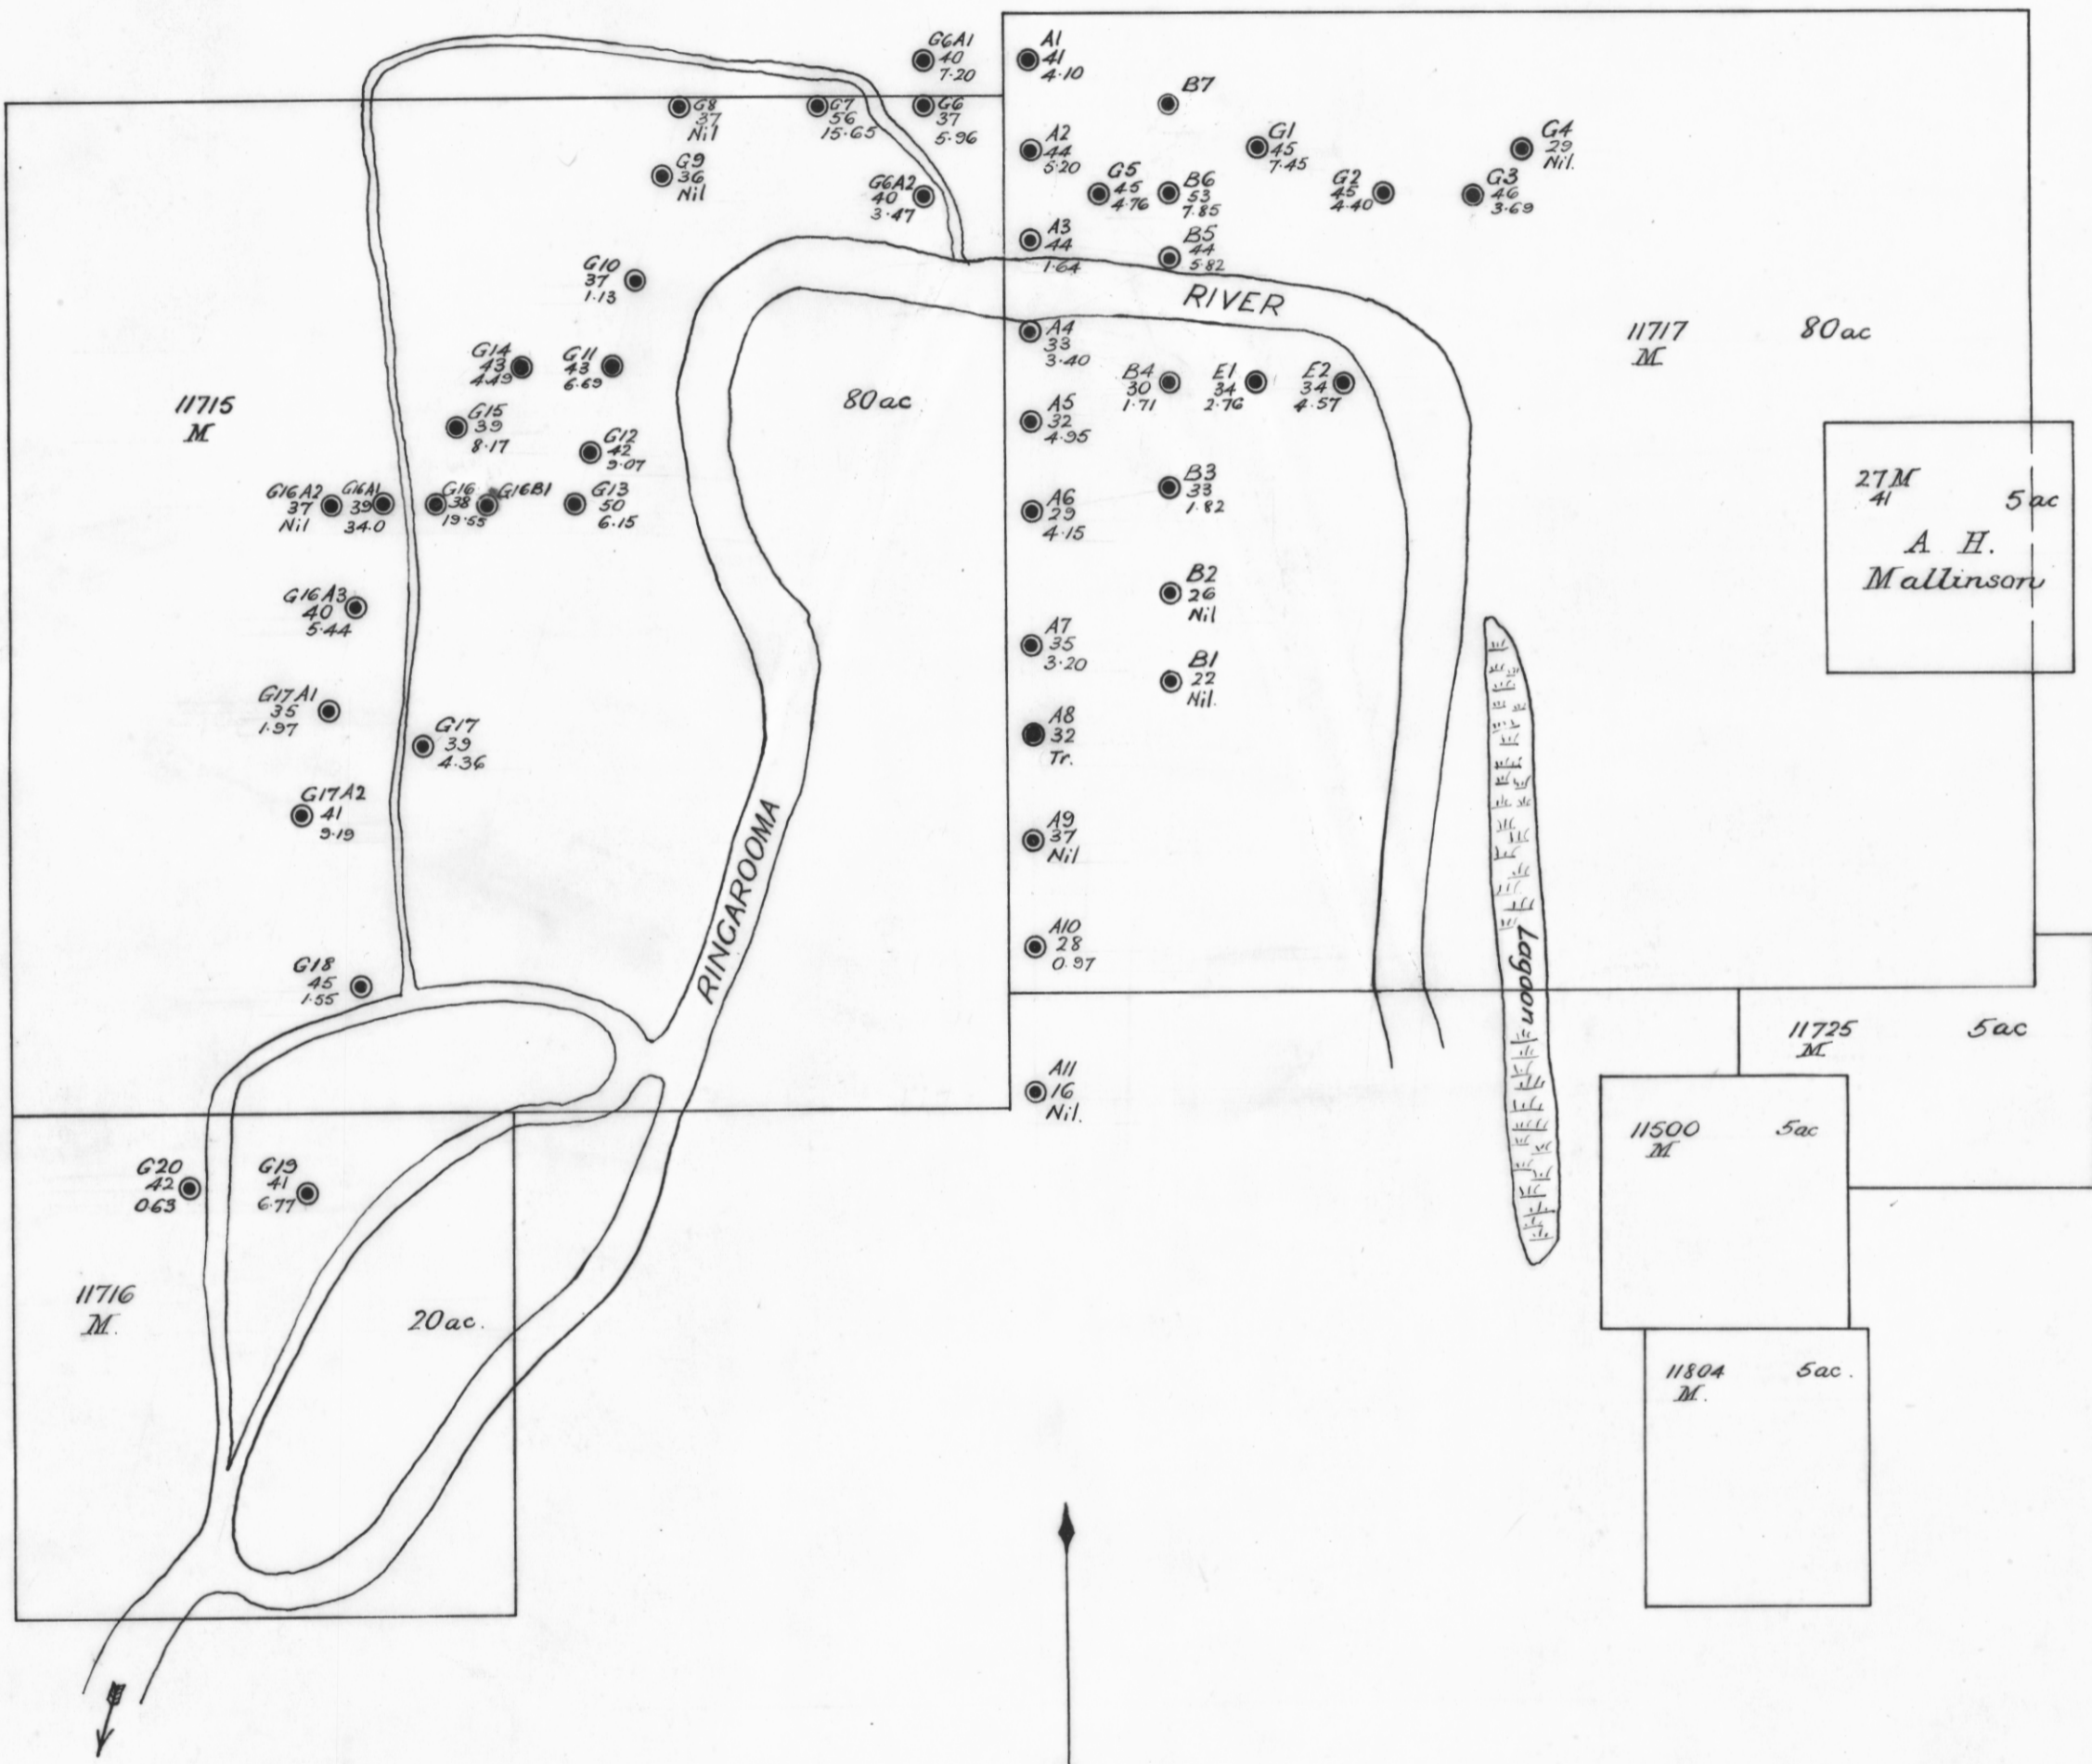

5 cm

B7 (Not on list)
 G16B1 (Not on list)
 A12 (Not on plan)
 G5A1 (Not on plan)

PLAN OF BORING
 BY MOONBAH TIN NO LIA. 1936
 M^c GREGOR FLATS
 Scale :- 5 chains to an inch