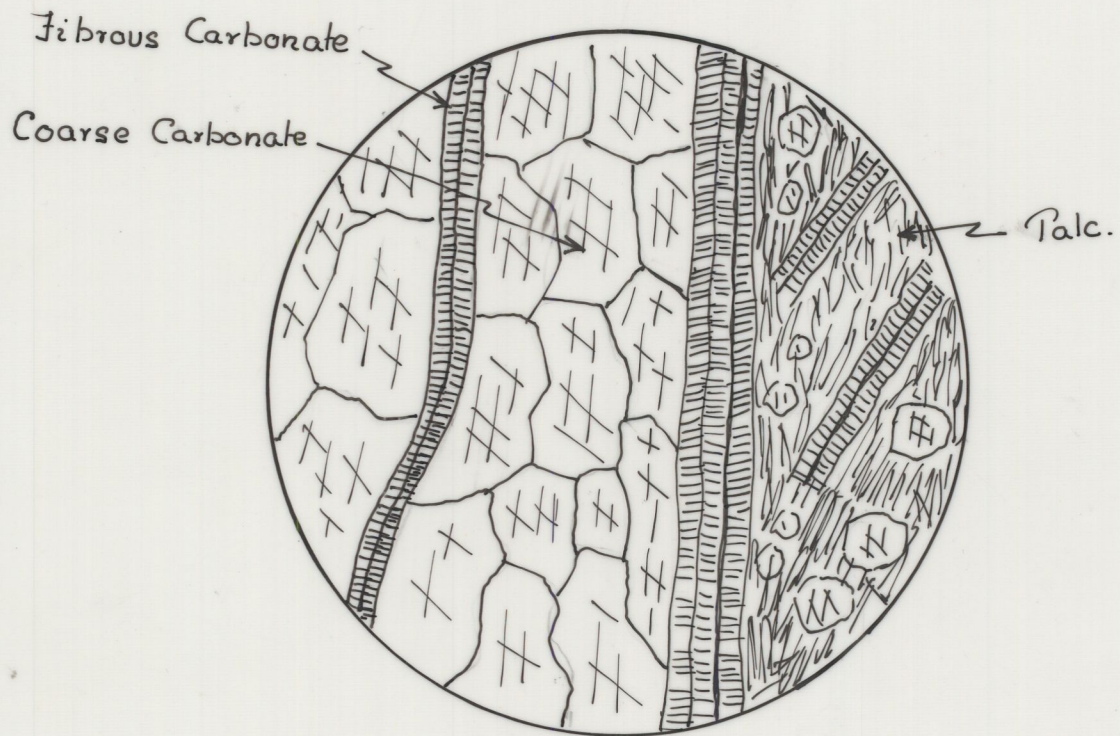

8397

5 cm

COARSE CARBONATE VEINS RIMMED WITH
CROSS FIBRE CARBONATE.

Sketch drawn from specimen

x 80