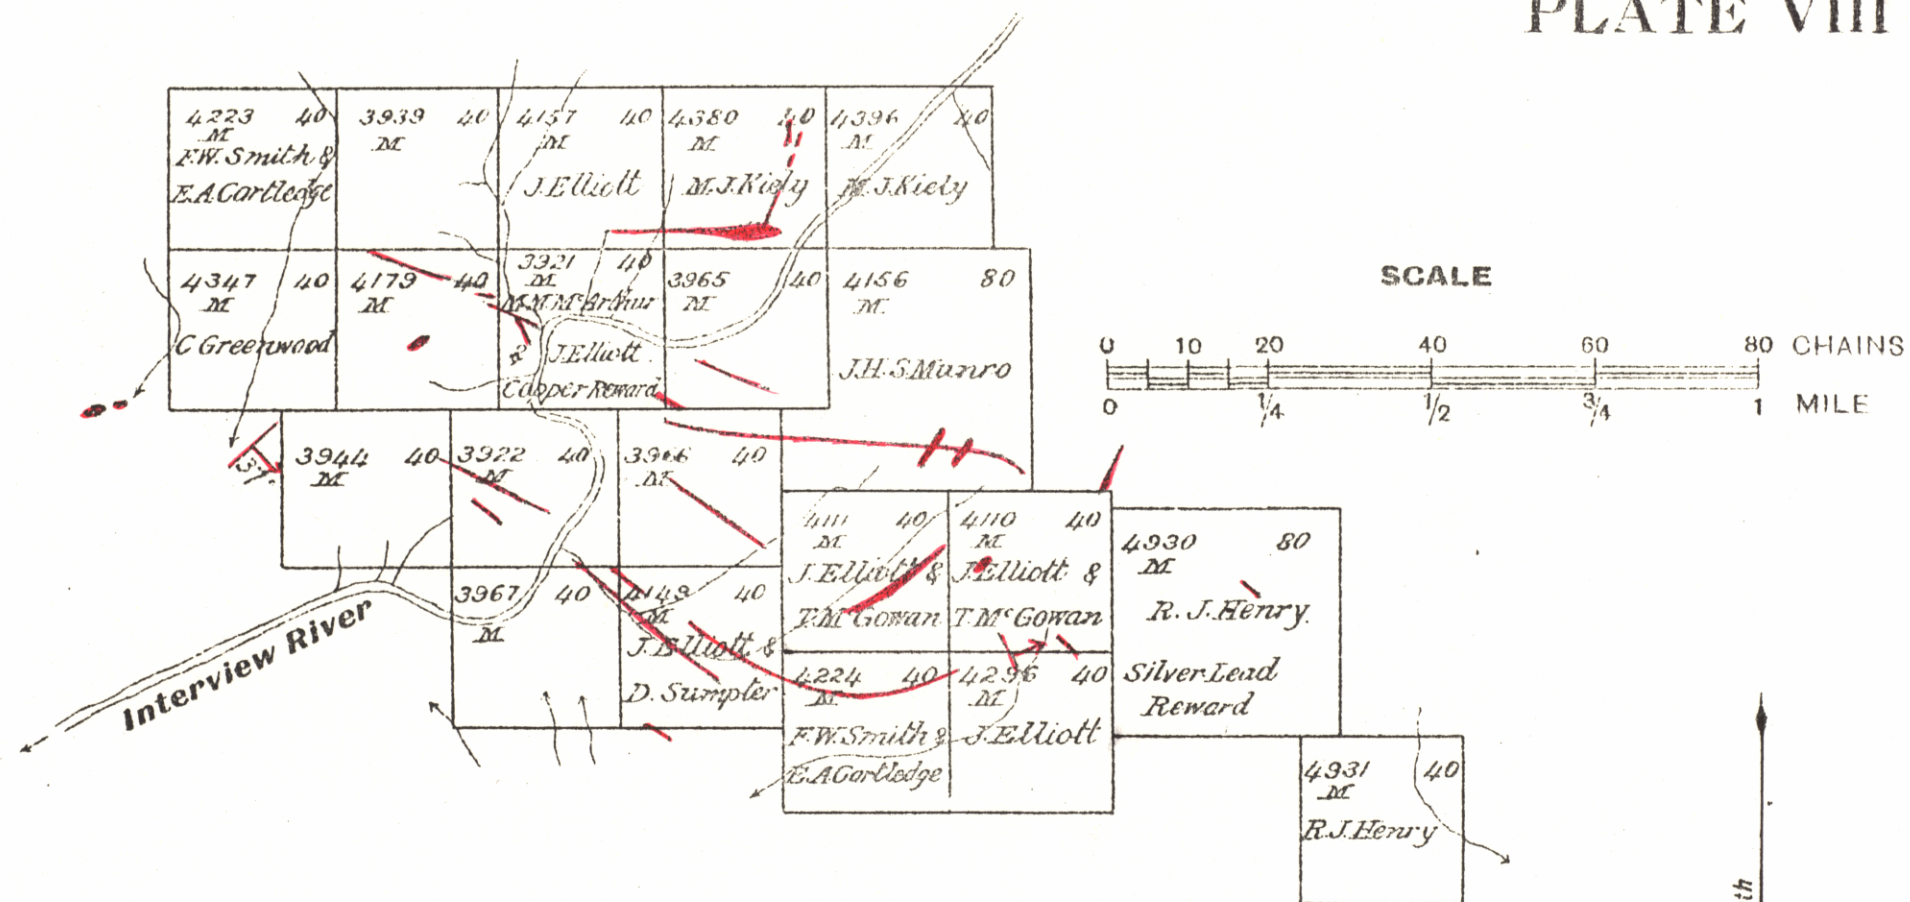

## PLATE VIII

CHART OF THE EASTERN GROUP OF  
INTERVIEW RIVER MINERAL LEASES

SHOWING POSITIONS OF LODES

LEGEND

Lodes - - - - -

Strike and dip of strata - - - - -

L. Keith Ward,  
Assistant Government Geologist  
27<sup>th</sup> June 1911.

Photo Engraved by John Laith Government Printer Hobart Tasmania.