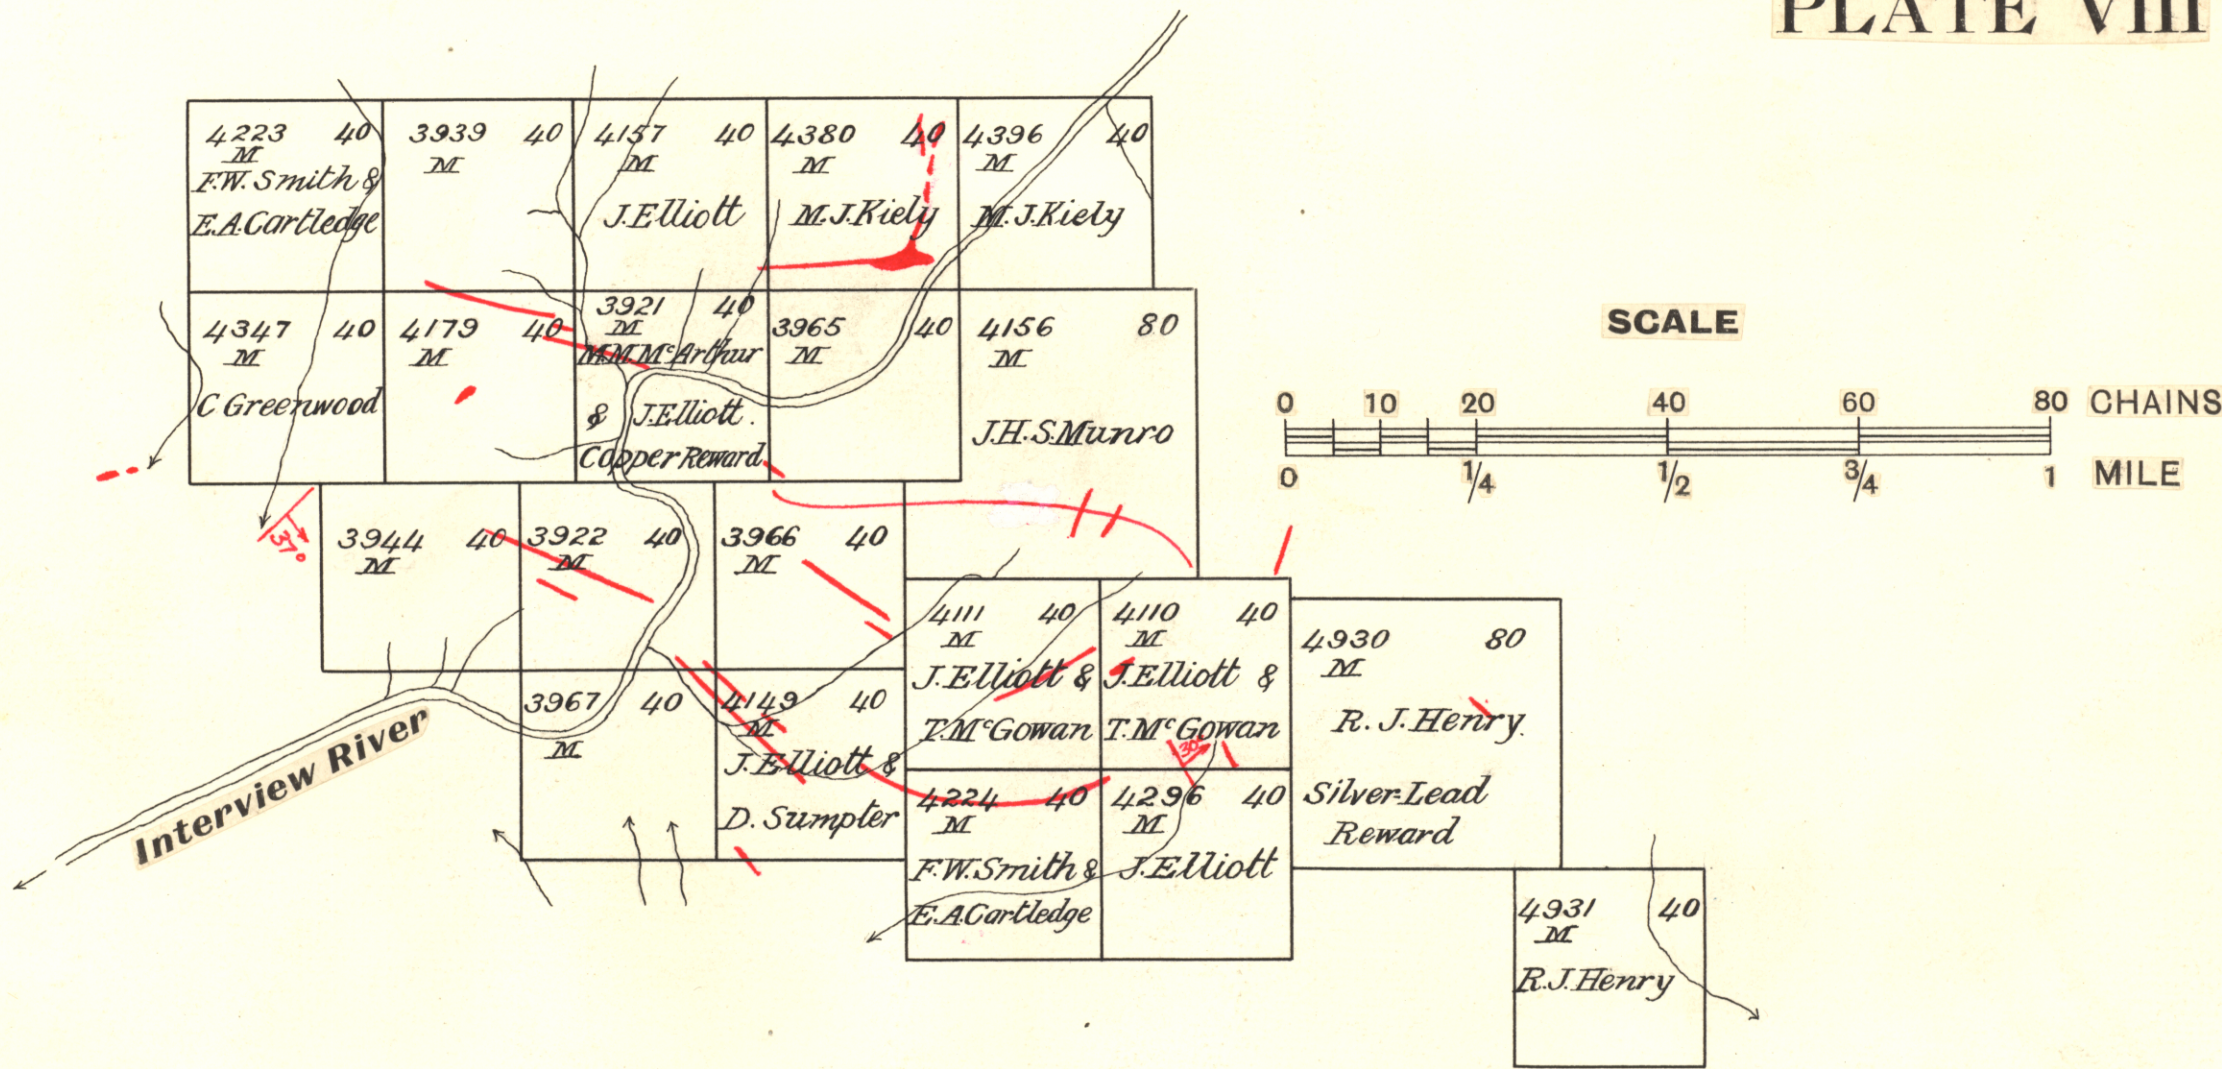

PLATE VIII

5 cm

Magnetic North

CHART OF THE EASTERN GROUP OF
 INTERVIEW RIVER MINERAL LEASES
 SHOWING POSITIONS OF LODES

LEGEND

Lodes - - - - -

Strike and dip of strata $\nearrow 30^\circ$

L. Keith Ward,
 Assistant Government Geologist
 27th June 1911.

83c/42