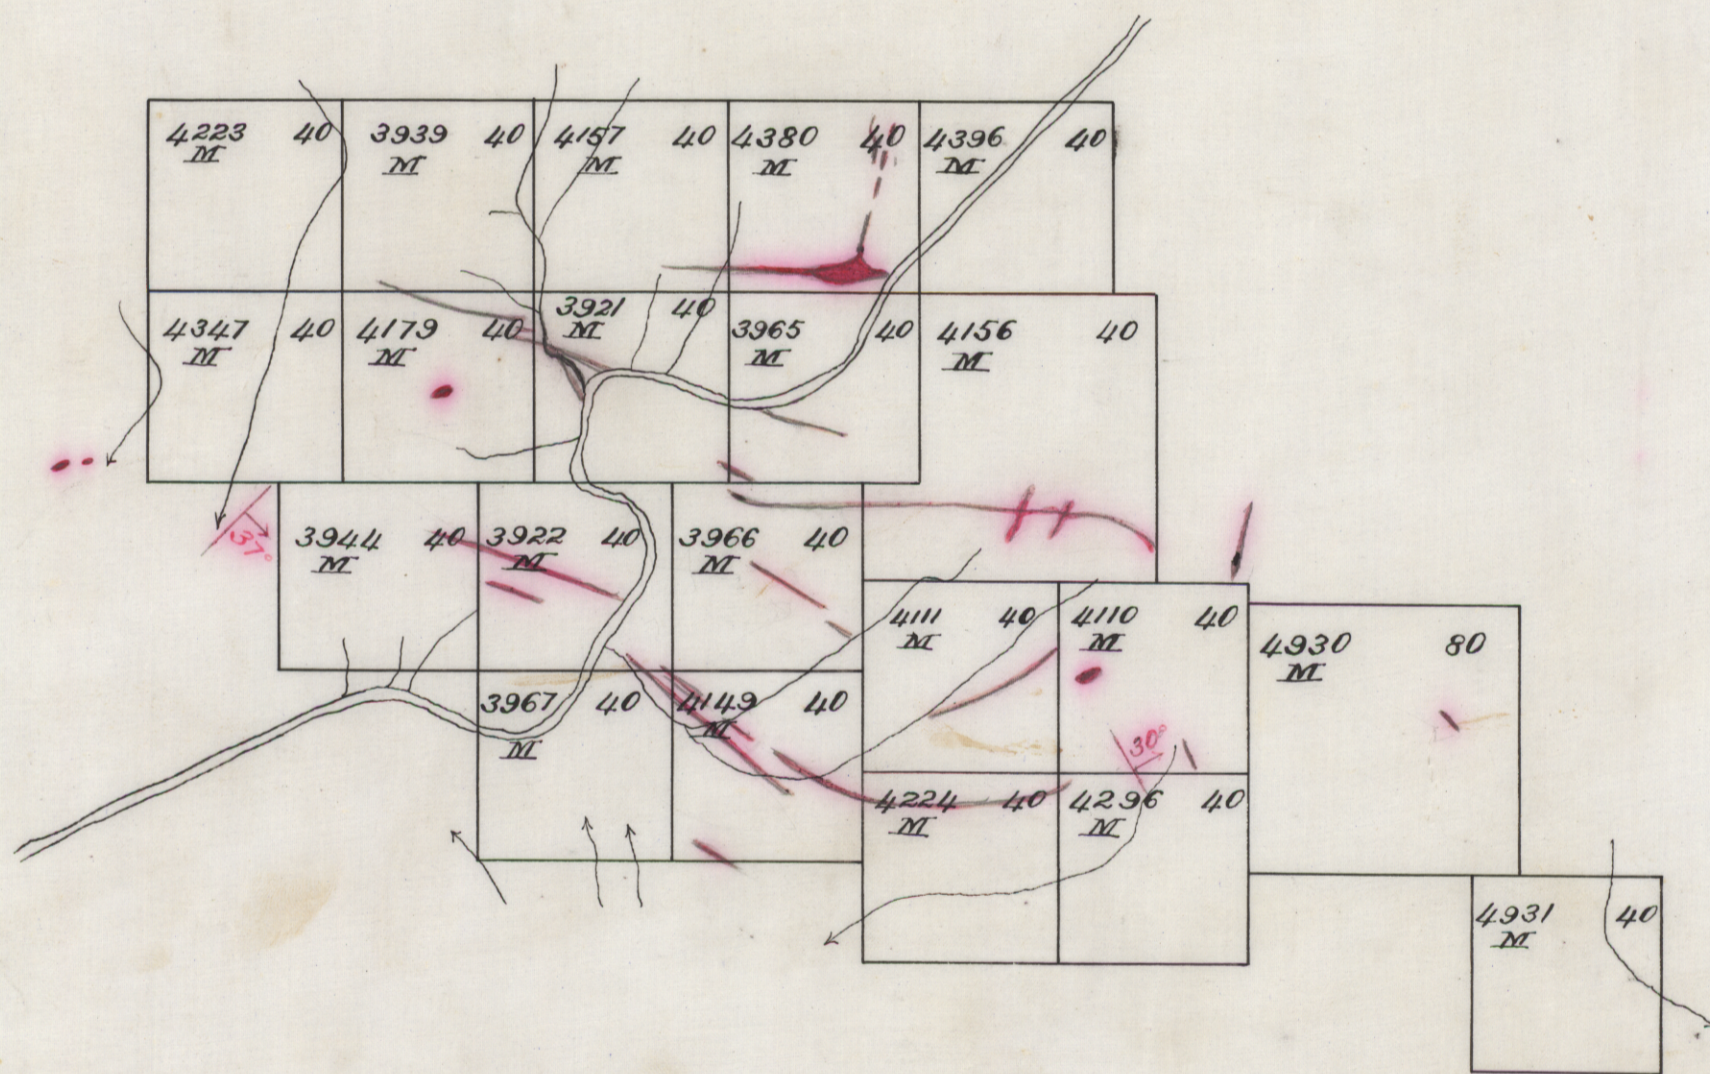

Interview River
Mineral Leases
Eastern Group
Showing portions of lodes =

Plate VIII

Lodes

Strike and dip of strata

83c/42