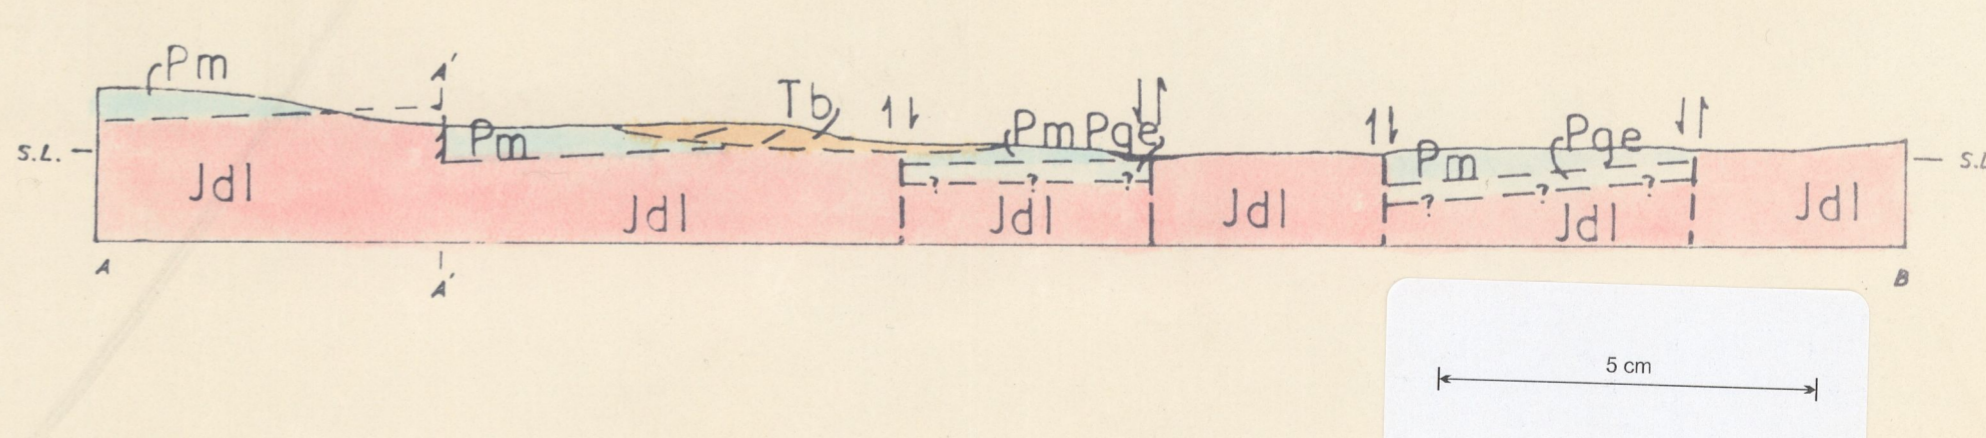

4" = 1 mile

8479

HOWRAH - GEOL.

8312

# HOWRAH

5271

ONE INCH SERIES — UNIVERSITY OF TASMANIA, GEOLOGY DEPARTMENT

KEY MAP SHOWING MAGNETIC DECLINATIONS 1957  
SECULAR VARIATION 7 MINS. P.A.