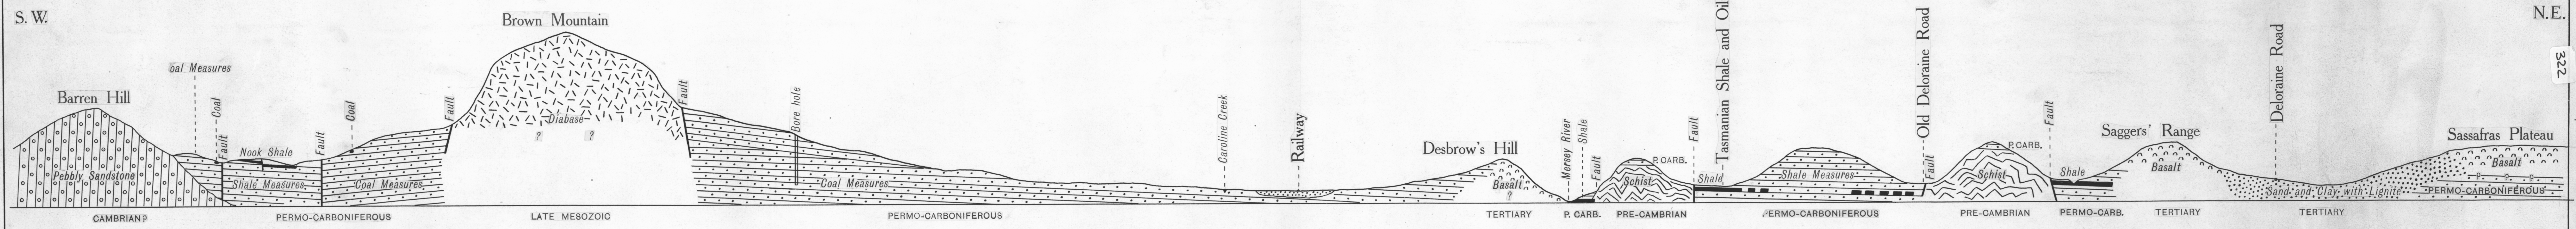

SKETCH GEOLOGICAL SECTION OF COUNTRY FROM NOOK VALLEY TO SASSAFRAS

S. W.

N. E.

HORIZONTAL SCALE 0 15 30 45 60 CHAINS

VERTICAL SCALE 0 400 800 1200 1600 FEET

W. H. Twelvetrees
Government Geologist
28. 12. 11.

84B/37

To be reduced until base line measures 25 inches

84B/37

84 B
322