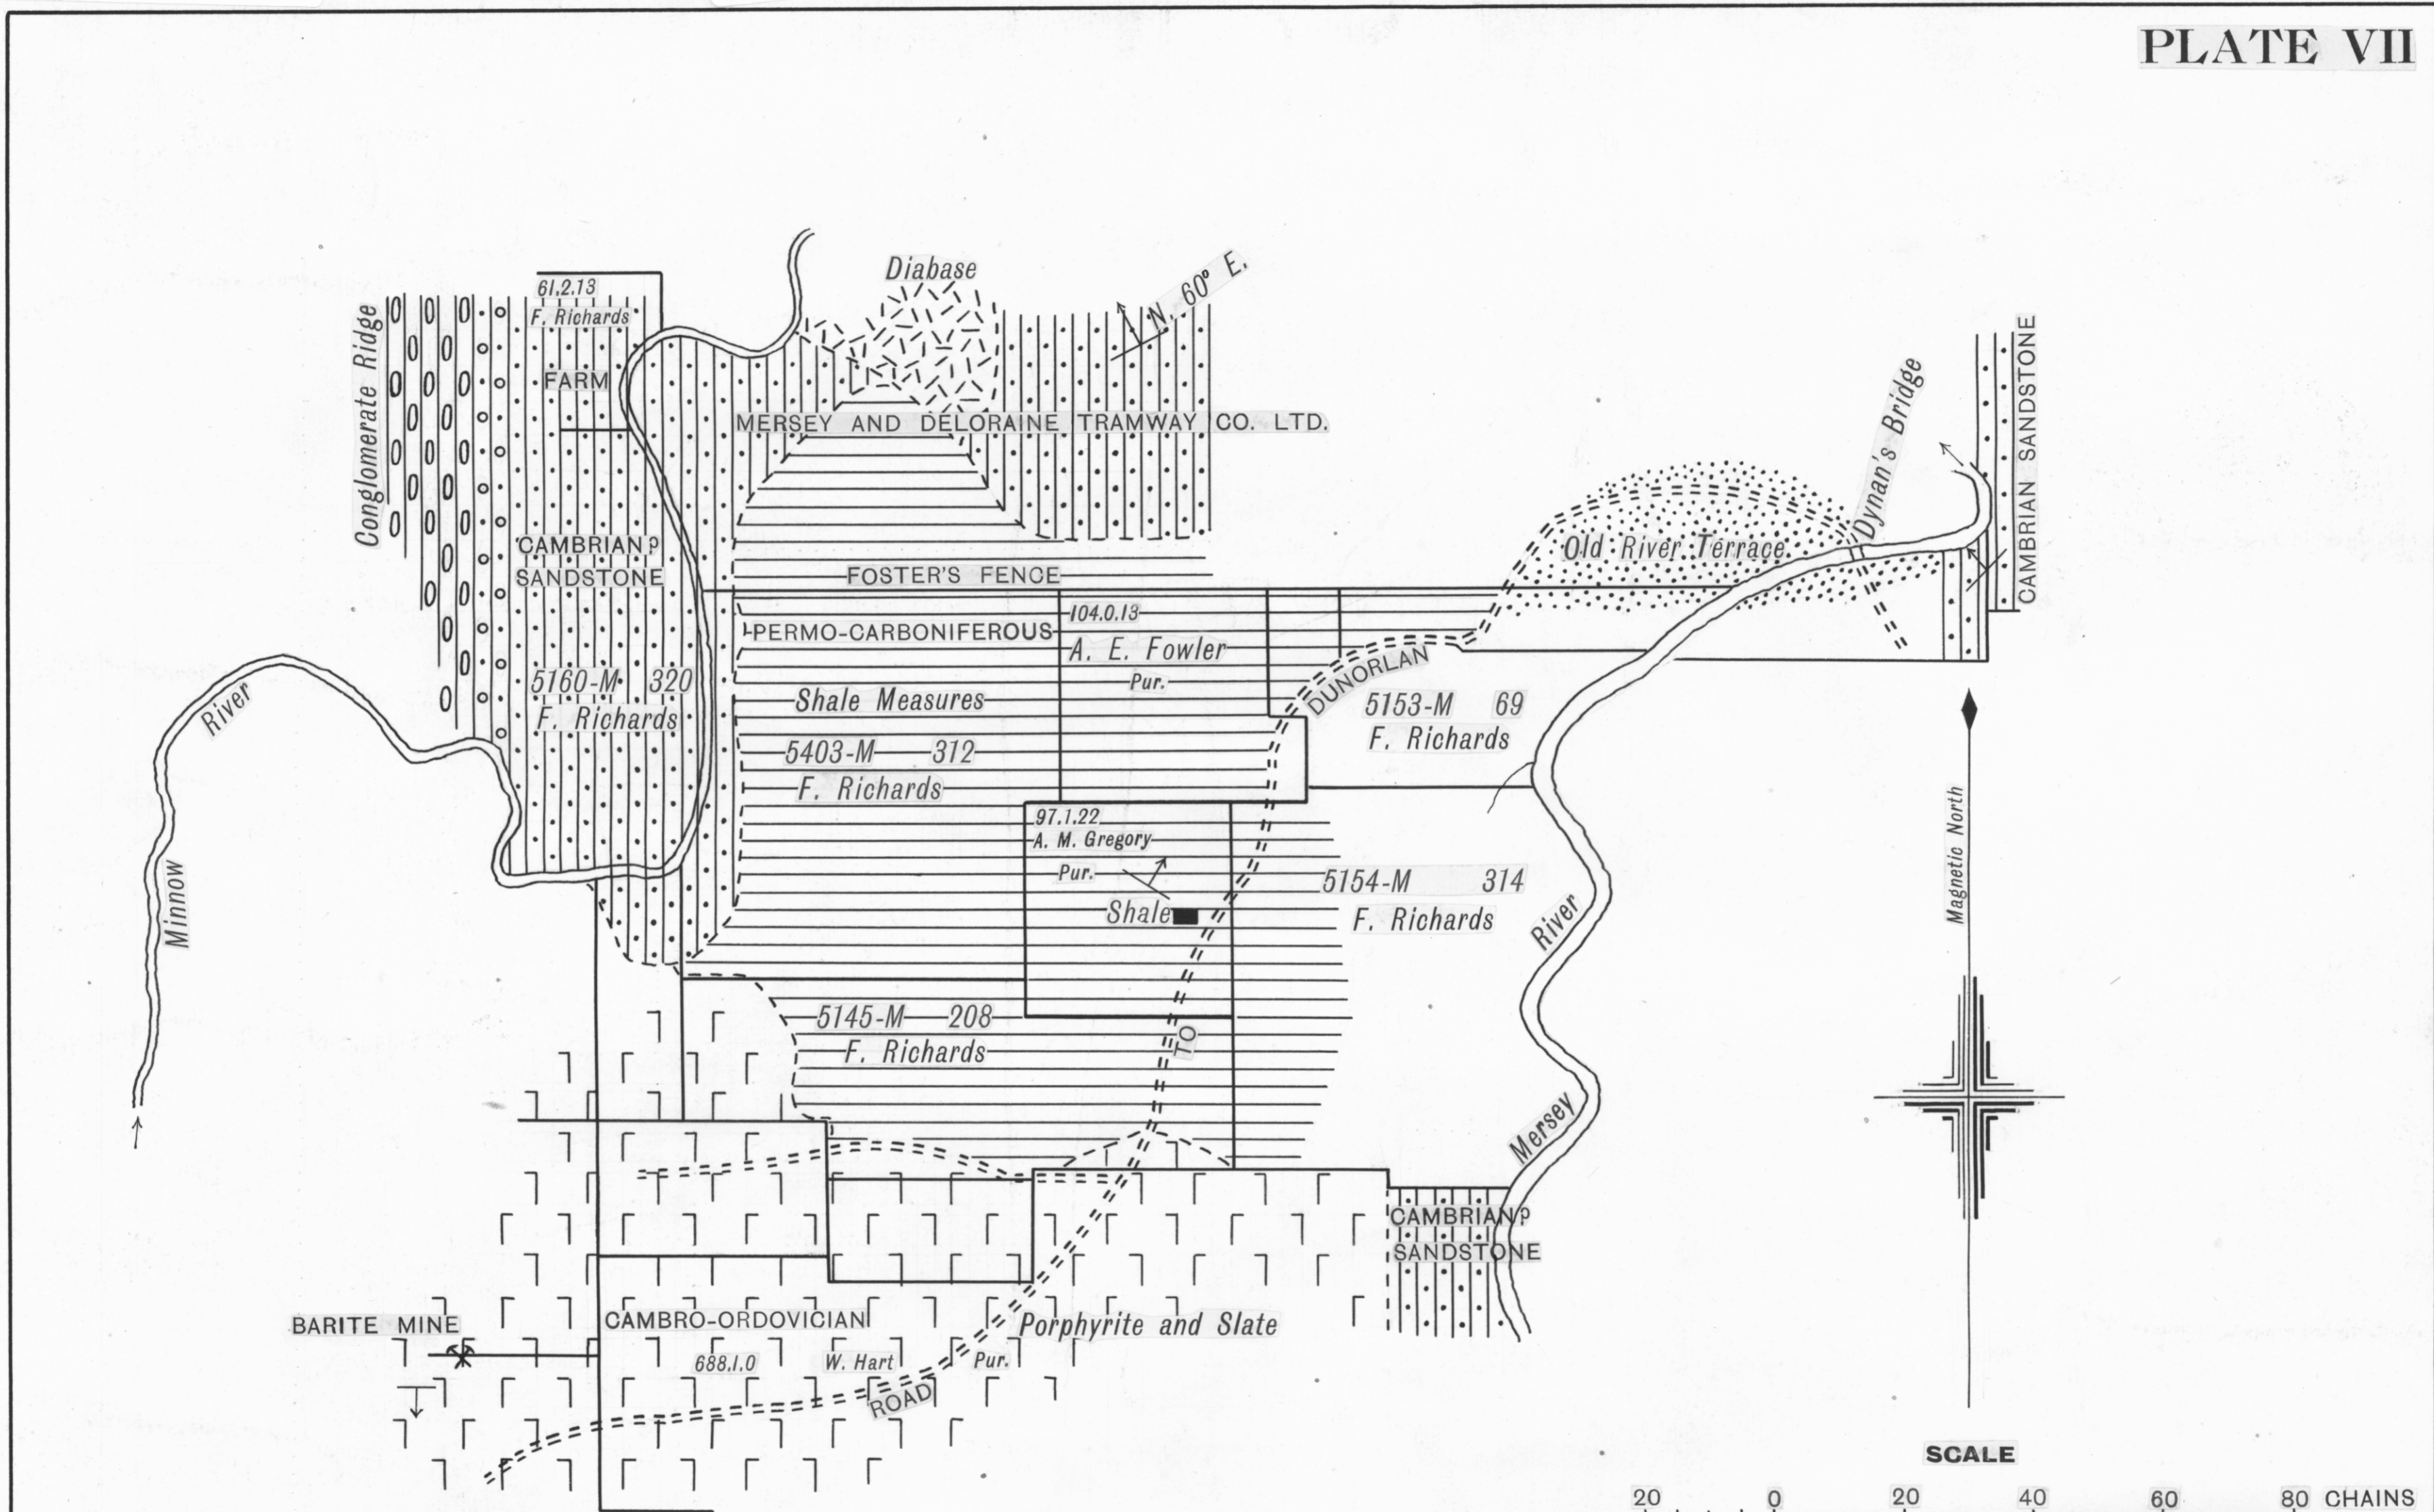

5 cm

SKETCH GEOLOGICAL MAP  
OF  
THE MINNOW SHALE FIELD

W. H. Twelvetrees  
Government Geologist  
28.12.11.

W.D.R.

84D