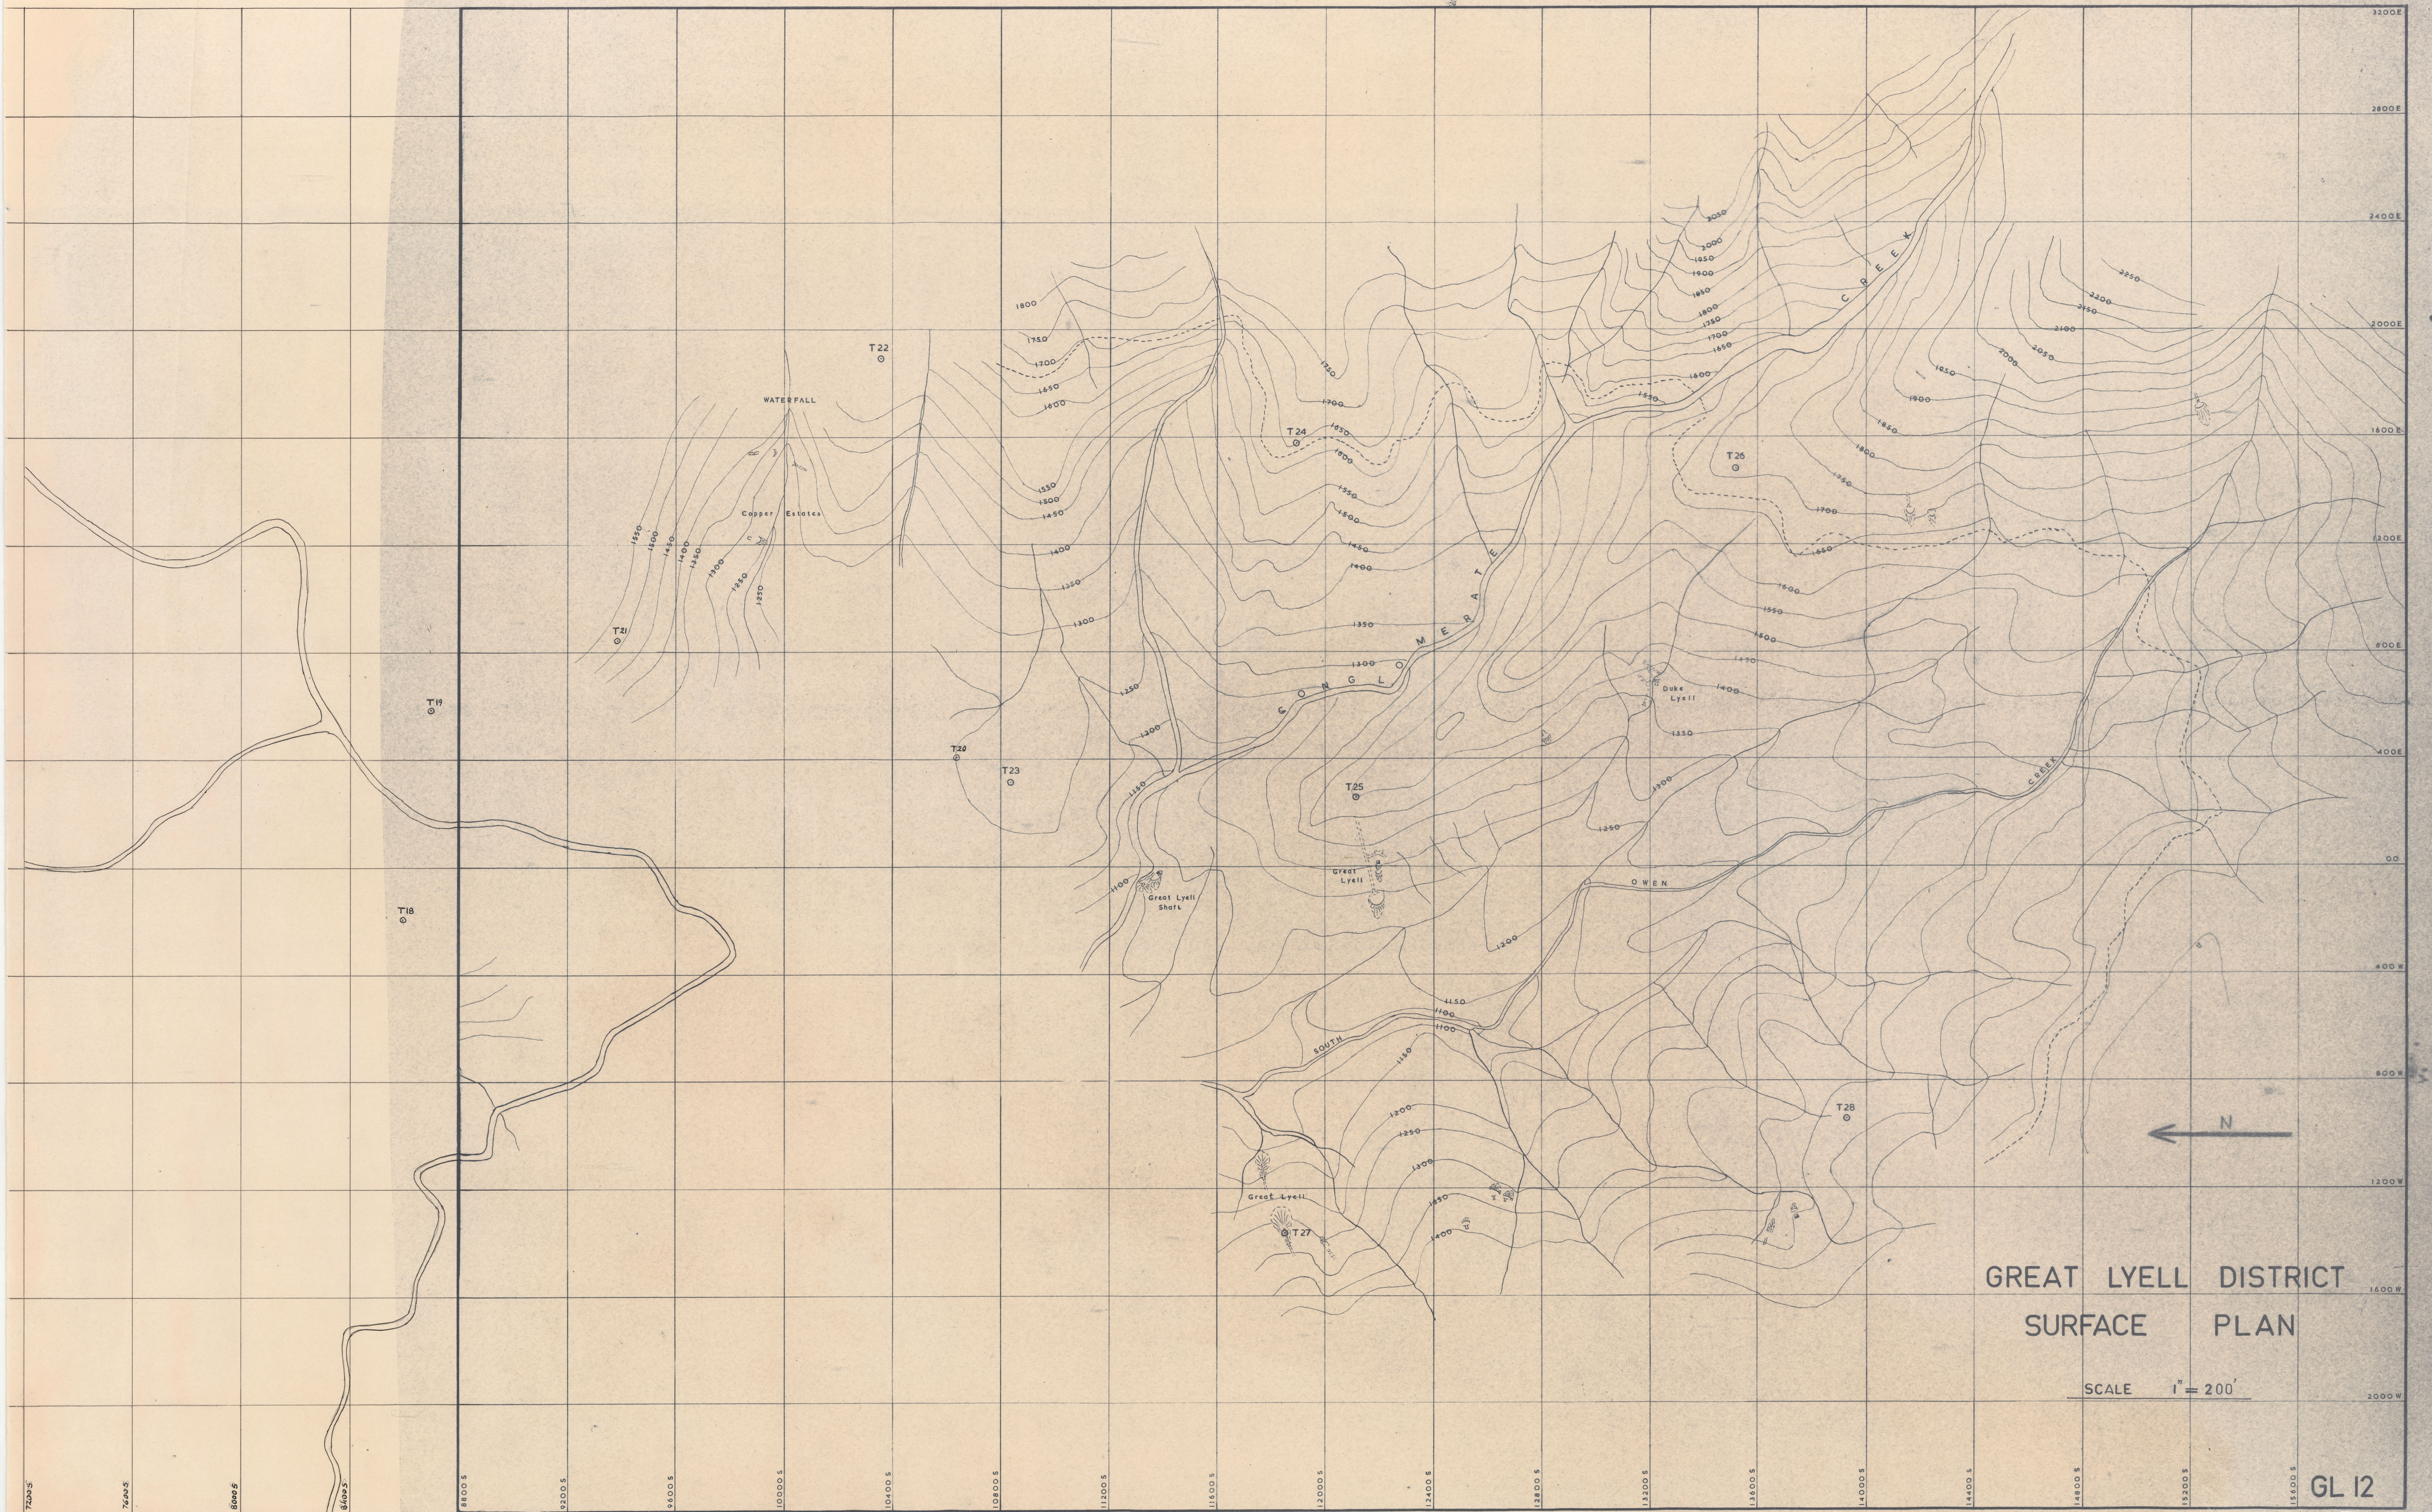

8557

GREAT LYELL DISTRICT
SURFACE PLAN

SCALE 1" = 200'

GL 12