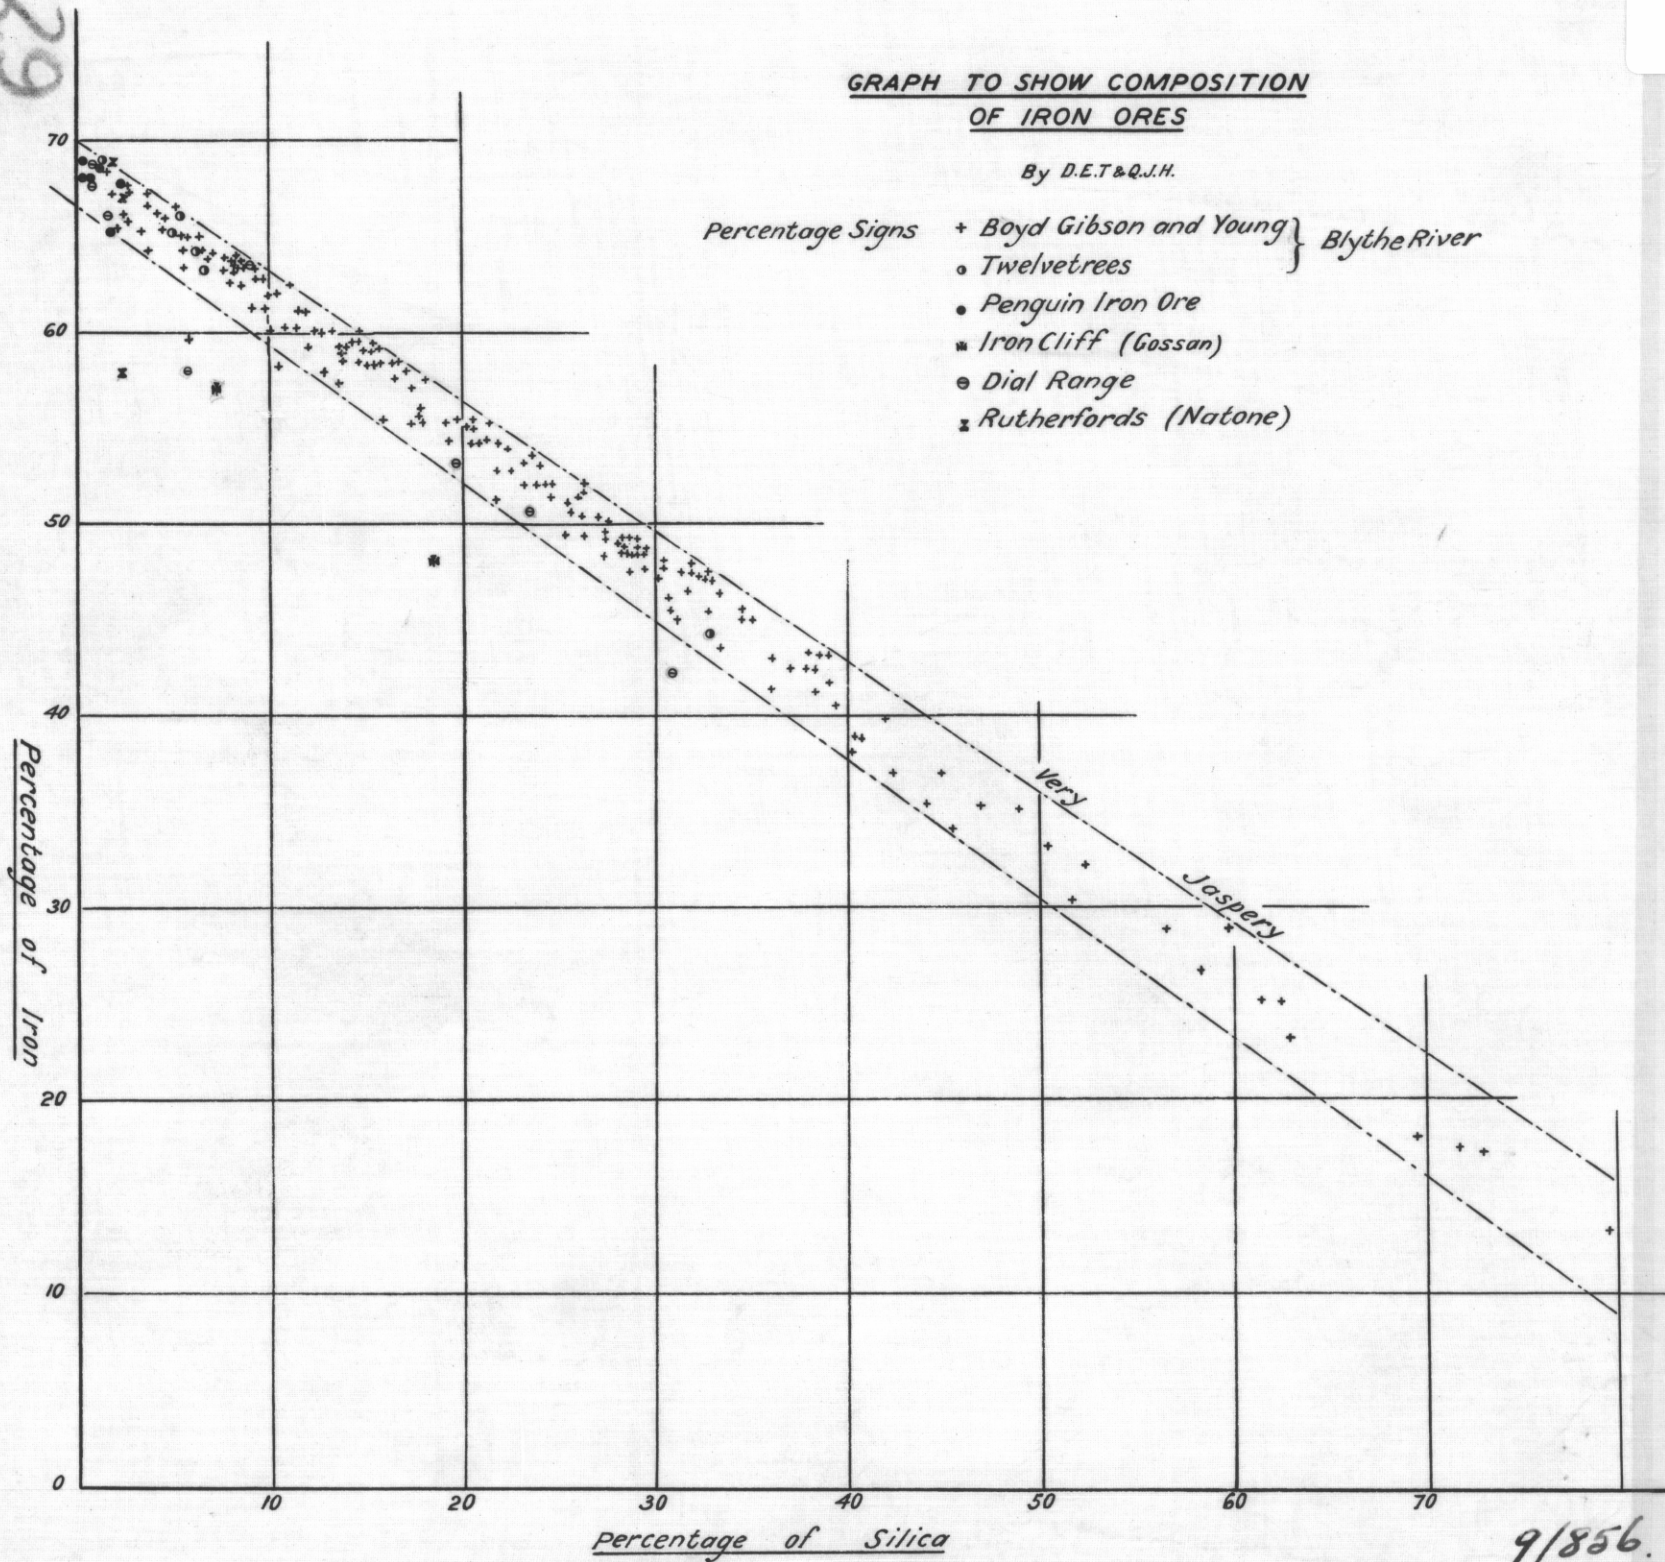

856/28.29

5 cm

GRAPH TO SHOW COMPOSITION
OF IRON ORES

By D.E.T & Q.J.H.

Percentage Signs + Boyd Gibson and Young } Blythe River
o Twelvrees
● Penguin Iron Ore
■ Iron Cliff (Gossan)
○ Dial Range
x Rutherfords (Natone)