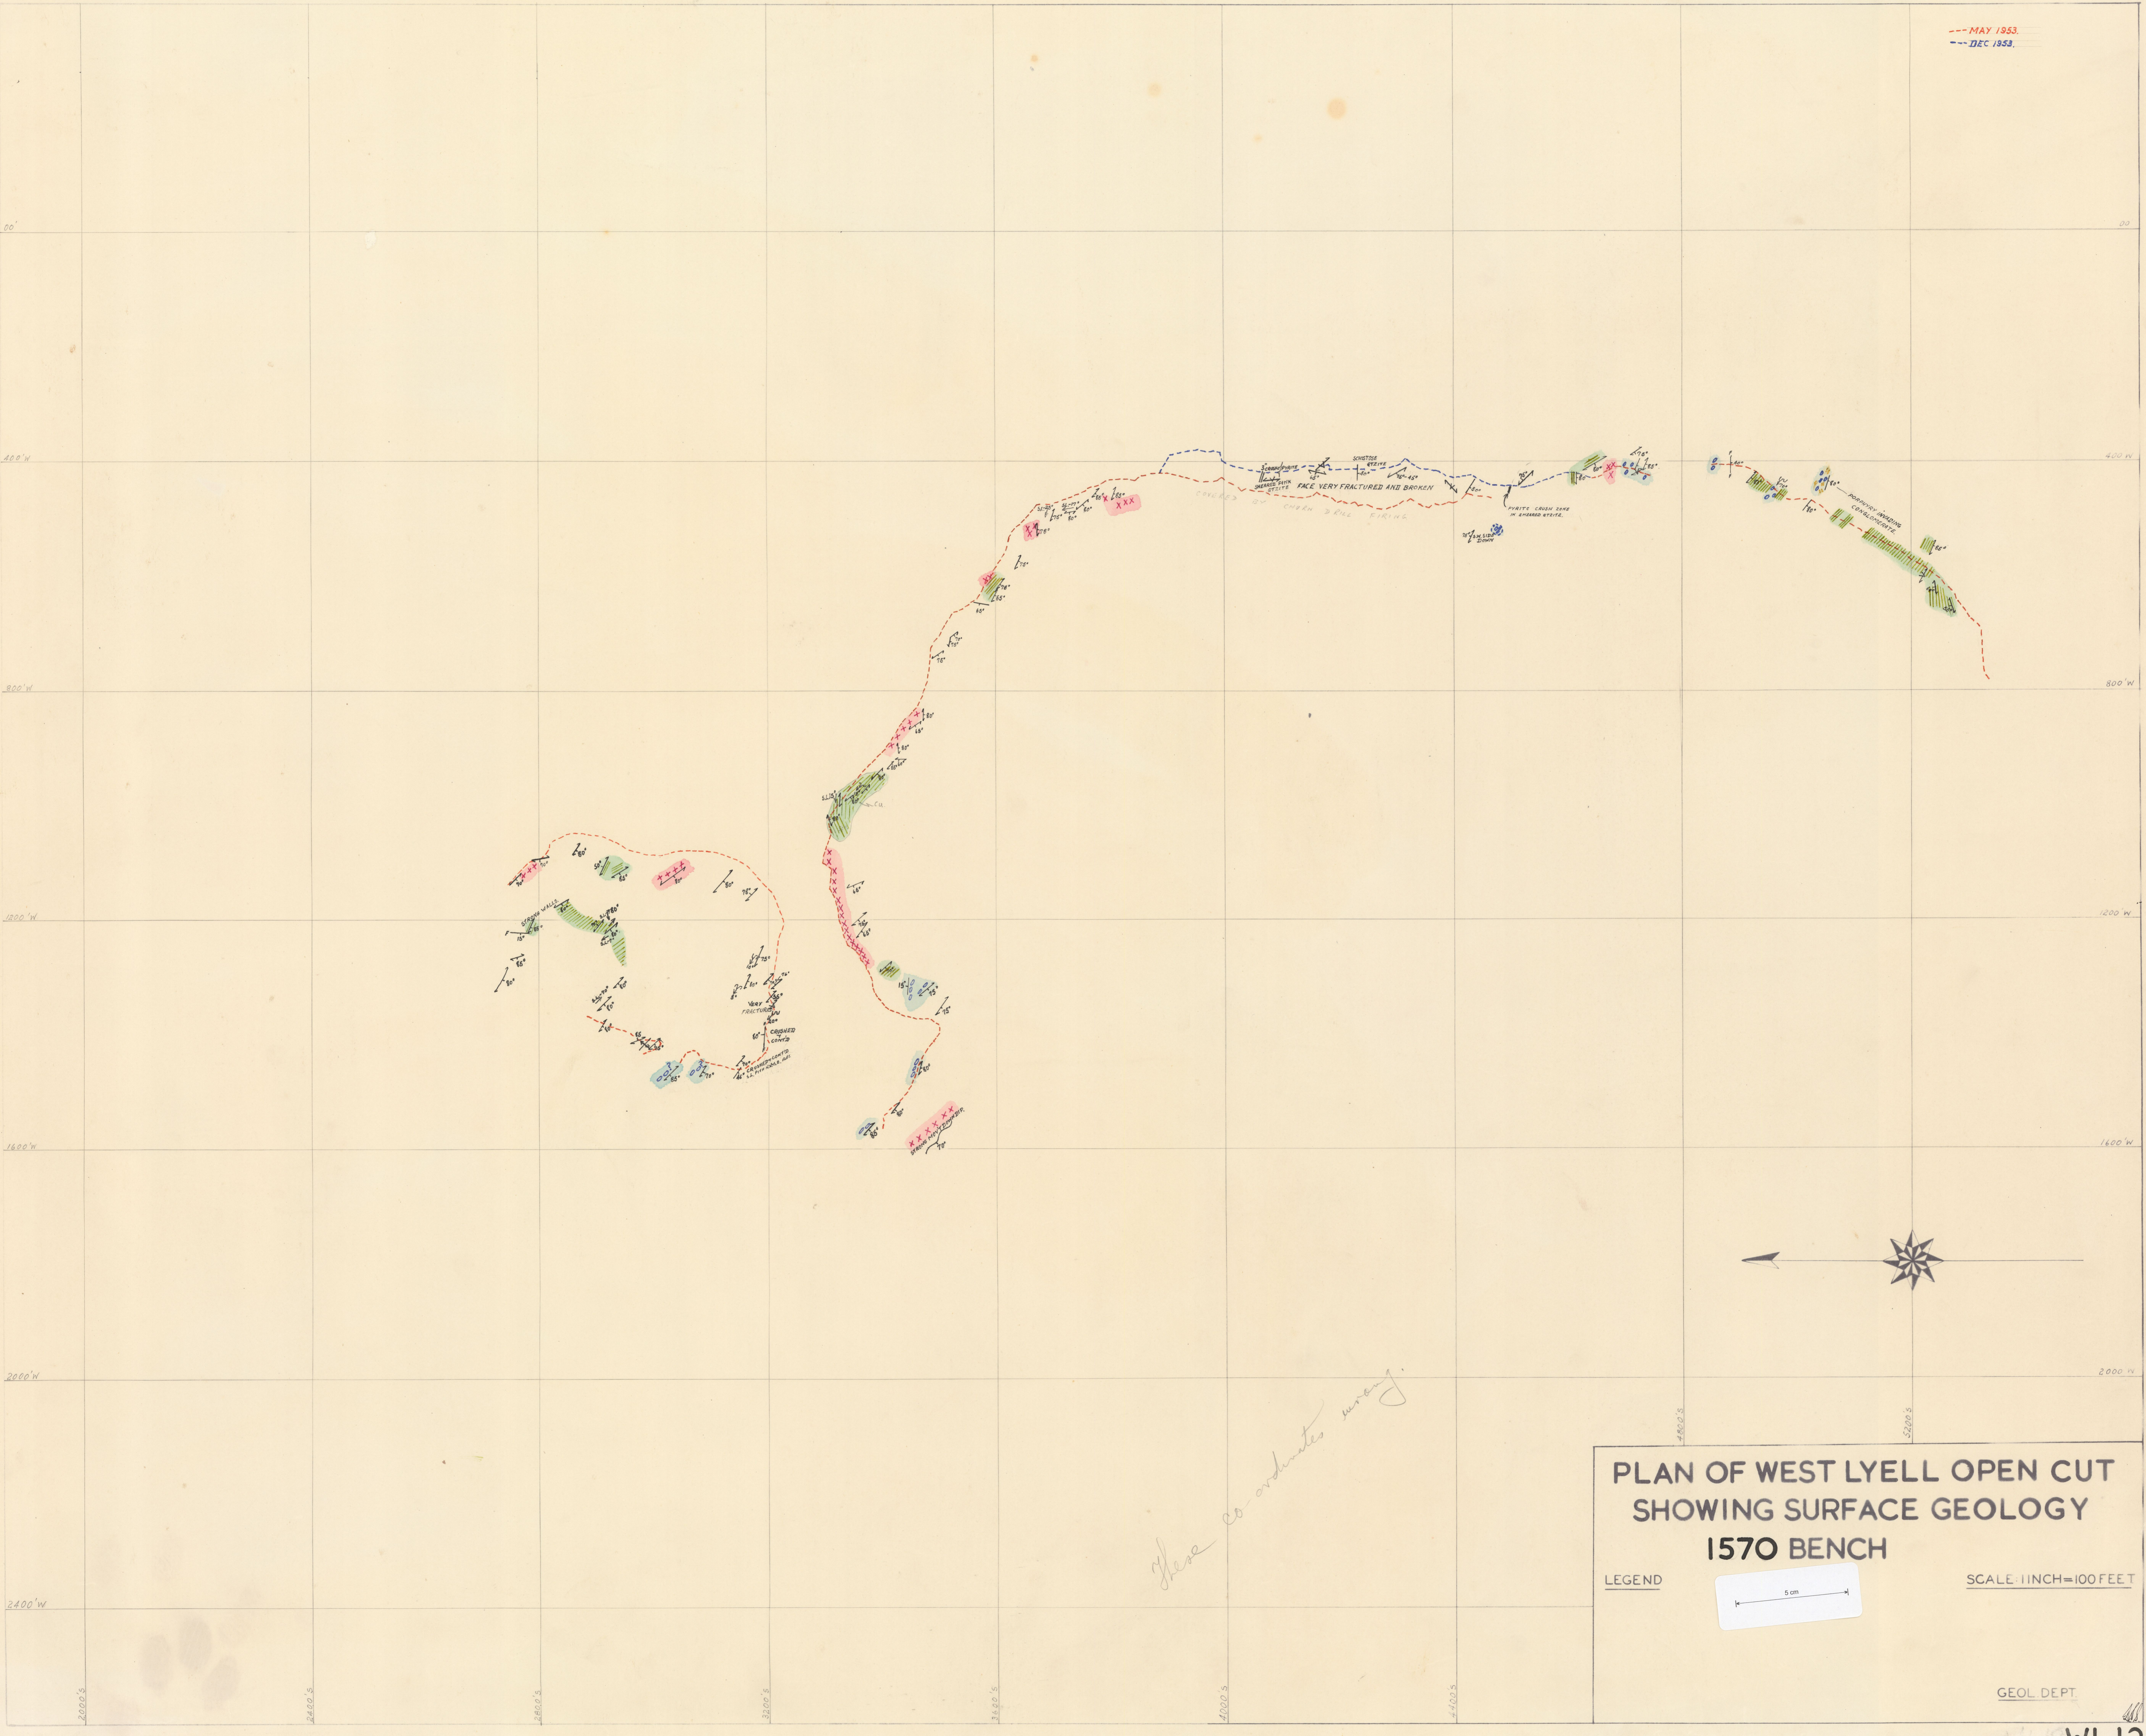

--- MAY 1953
--- DEC 1953

8570

**PLAN OF WEST LYELL OPEN CUT
SHOWING SURFACE GEOLOGY
1570 BENCH**

LEGEND

SCALE 1 INCH = 100 FEET

GEOL. DEPT.

WL12

These coordinates wrong