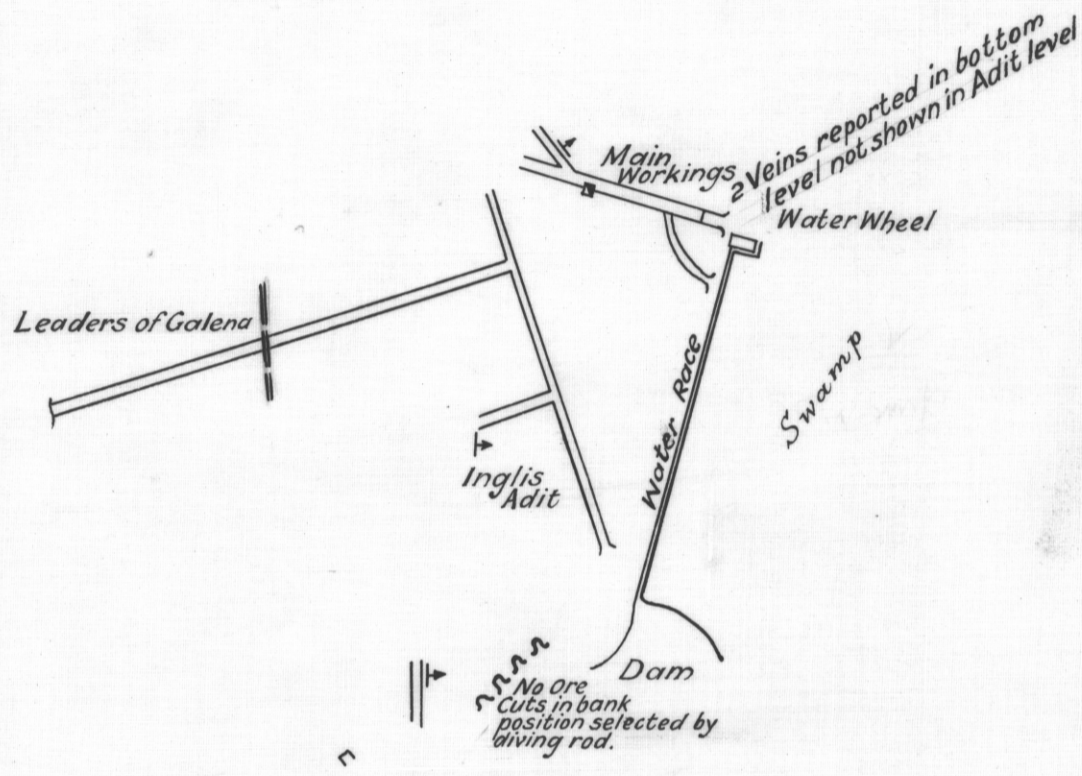

5 cm

864
150

SKETCH PLAN OF
LEASE NO. 11708 50 ACRES W.F. THOMAS
VICINITY OF ZEEHAN

Scale: 100' to 1"

No Ore

No 4 Argent

No 2 Argent 150' Deep

A. G. Keid
Field Geologist.
Date 12-1-43.

Old State Mine Shaft

9-864