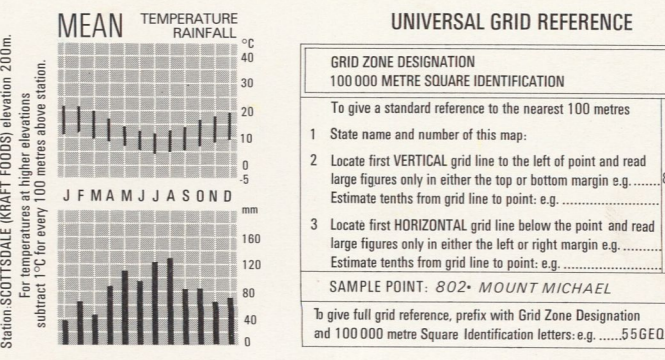

BOUNDARIES shown on this map are NOT authoritative. For full particulars please consult the Registrar-General's Department or the Lands Department. Property and land parcel boundaries are shown as at March 1982. Areas within proclaimed towns or lots less than two hectares are not depicted. To give a land parcel reference, prefix parcel number with municipal number.