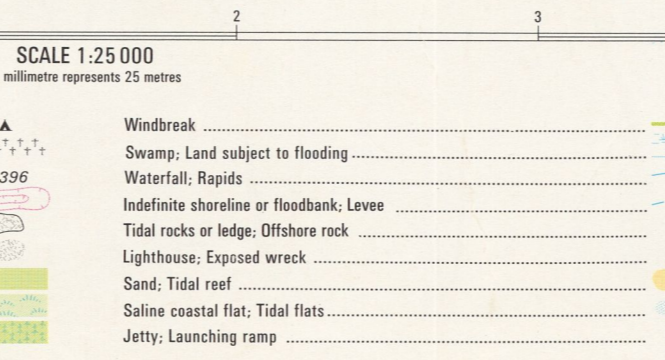

Legend table with symbols for roads, railways, bridges, and other features.

Legend table with symbols for vegetation, water features, and other terrain elements.