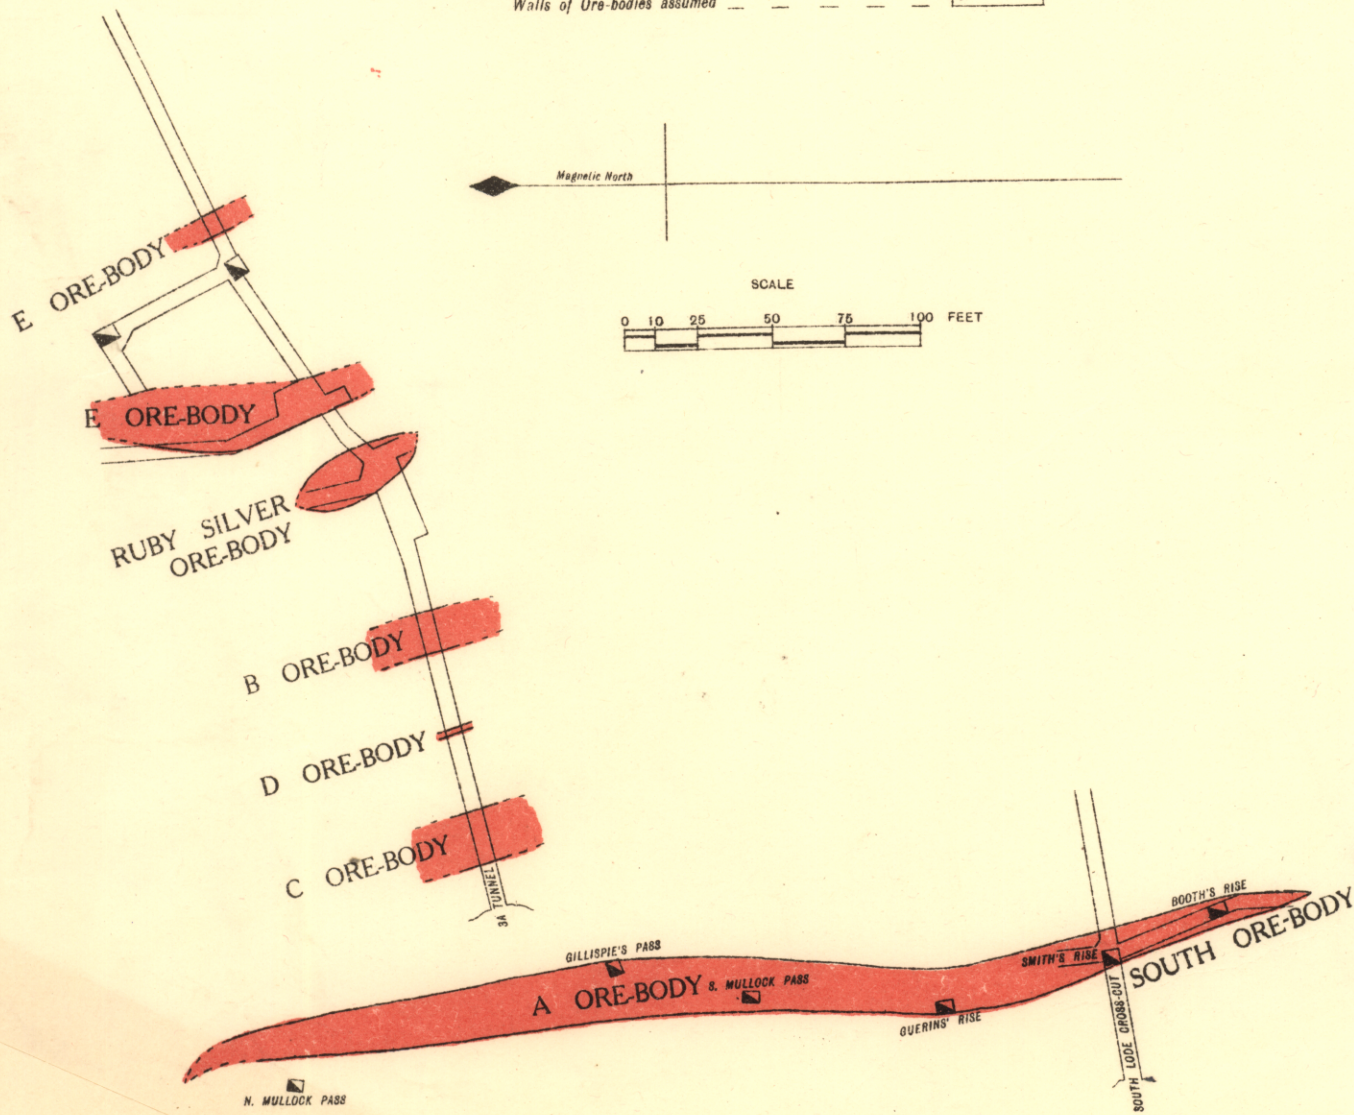

5 cm

Plate XII.

PLAN SHOWING THE OUTLINES OF THE ORE-BODIES NO. 3 A LEVEL HERCULES

Legend

- Ore-bodies
- Walls of Ore-bodies actually visible
- Walls of Ore-bodies assumed

Joseph Hills M.Sc.
Assistant Government Geologist
30th November 1914.

Photo Algraphed by John Vail Government Printer Hobart Tasmania.

15/F/51