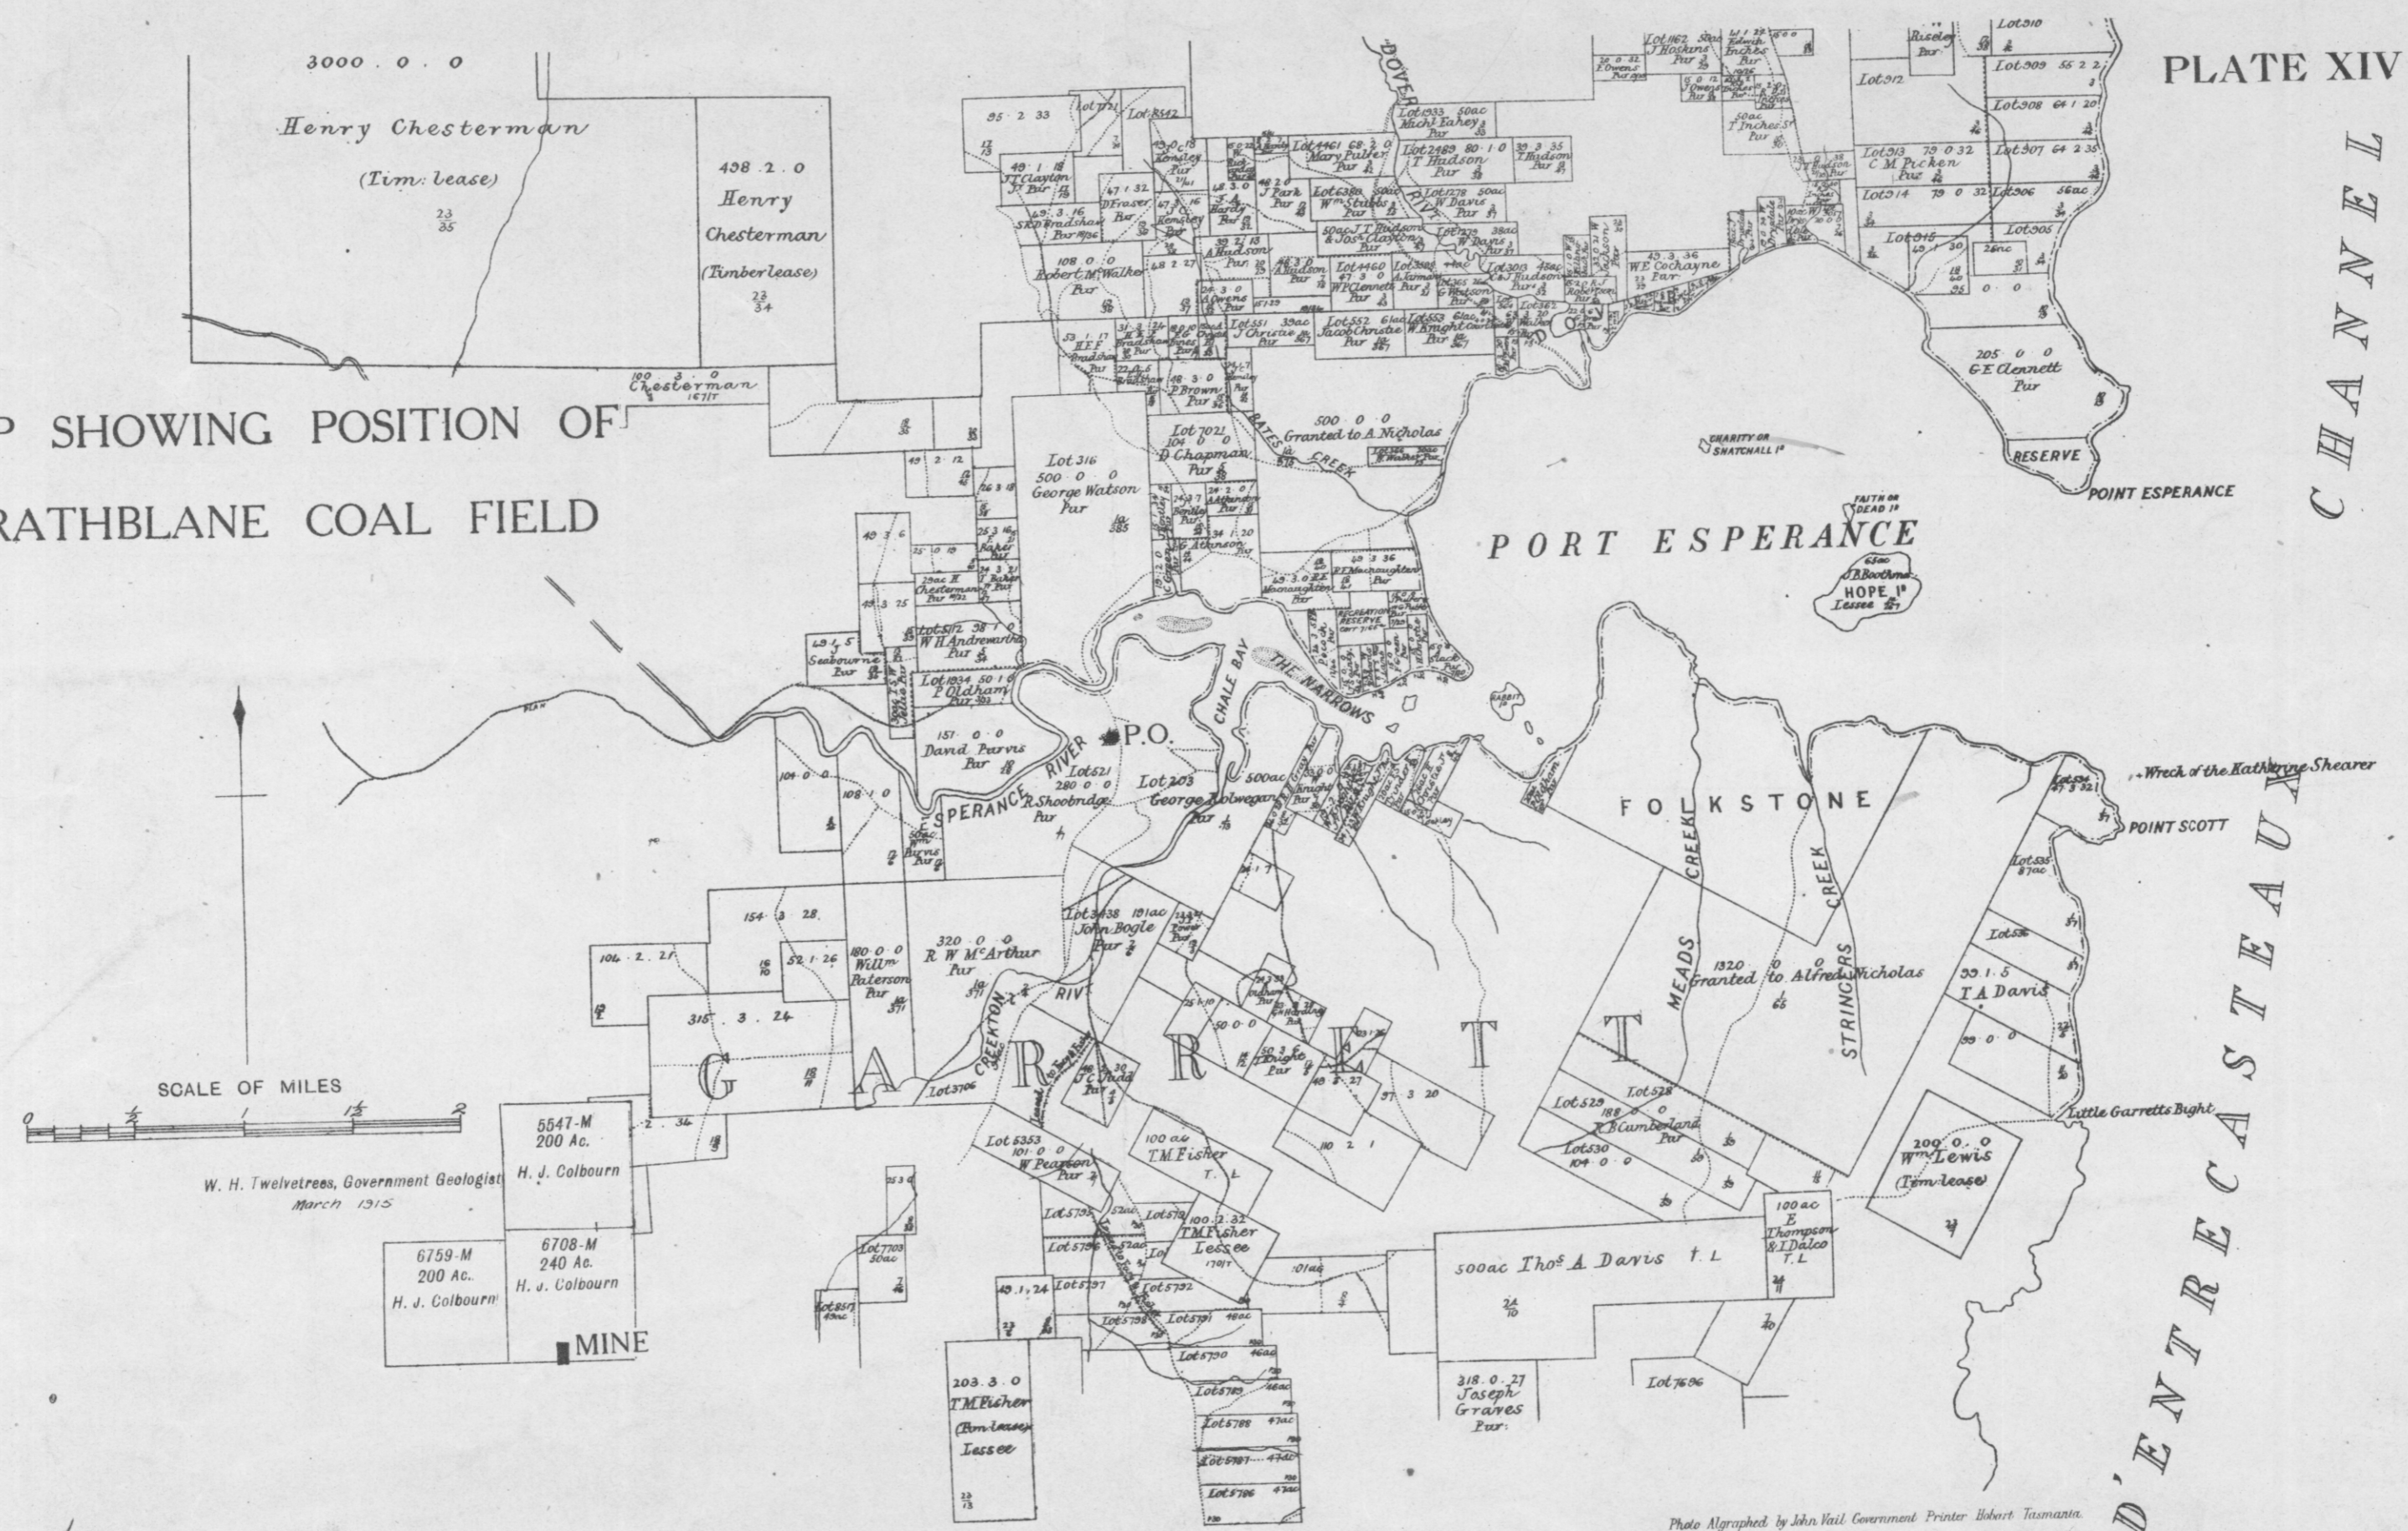

BULLETIN 24

PLATE XIV

CHANNEL

D'ENTRECASTEAU

MAP SHOWING POSITION OF STRATHBLANE COAL FIELD

W. H. Twelvrees, Government Geologist
March 1915

5547-M
200 Ac.
H. J. Colbourn

6759-M
200 Ac.
H. J. Colbourn

6708-M
240 Ac.
H. J. Colbourn

MINE

Photo Algraphed by John Vail Government Printer Hobart Tasmania.

92A / 93