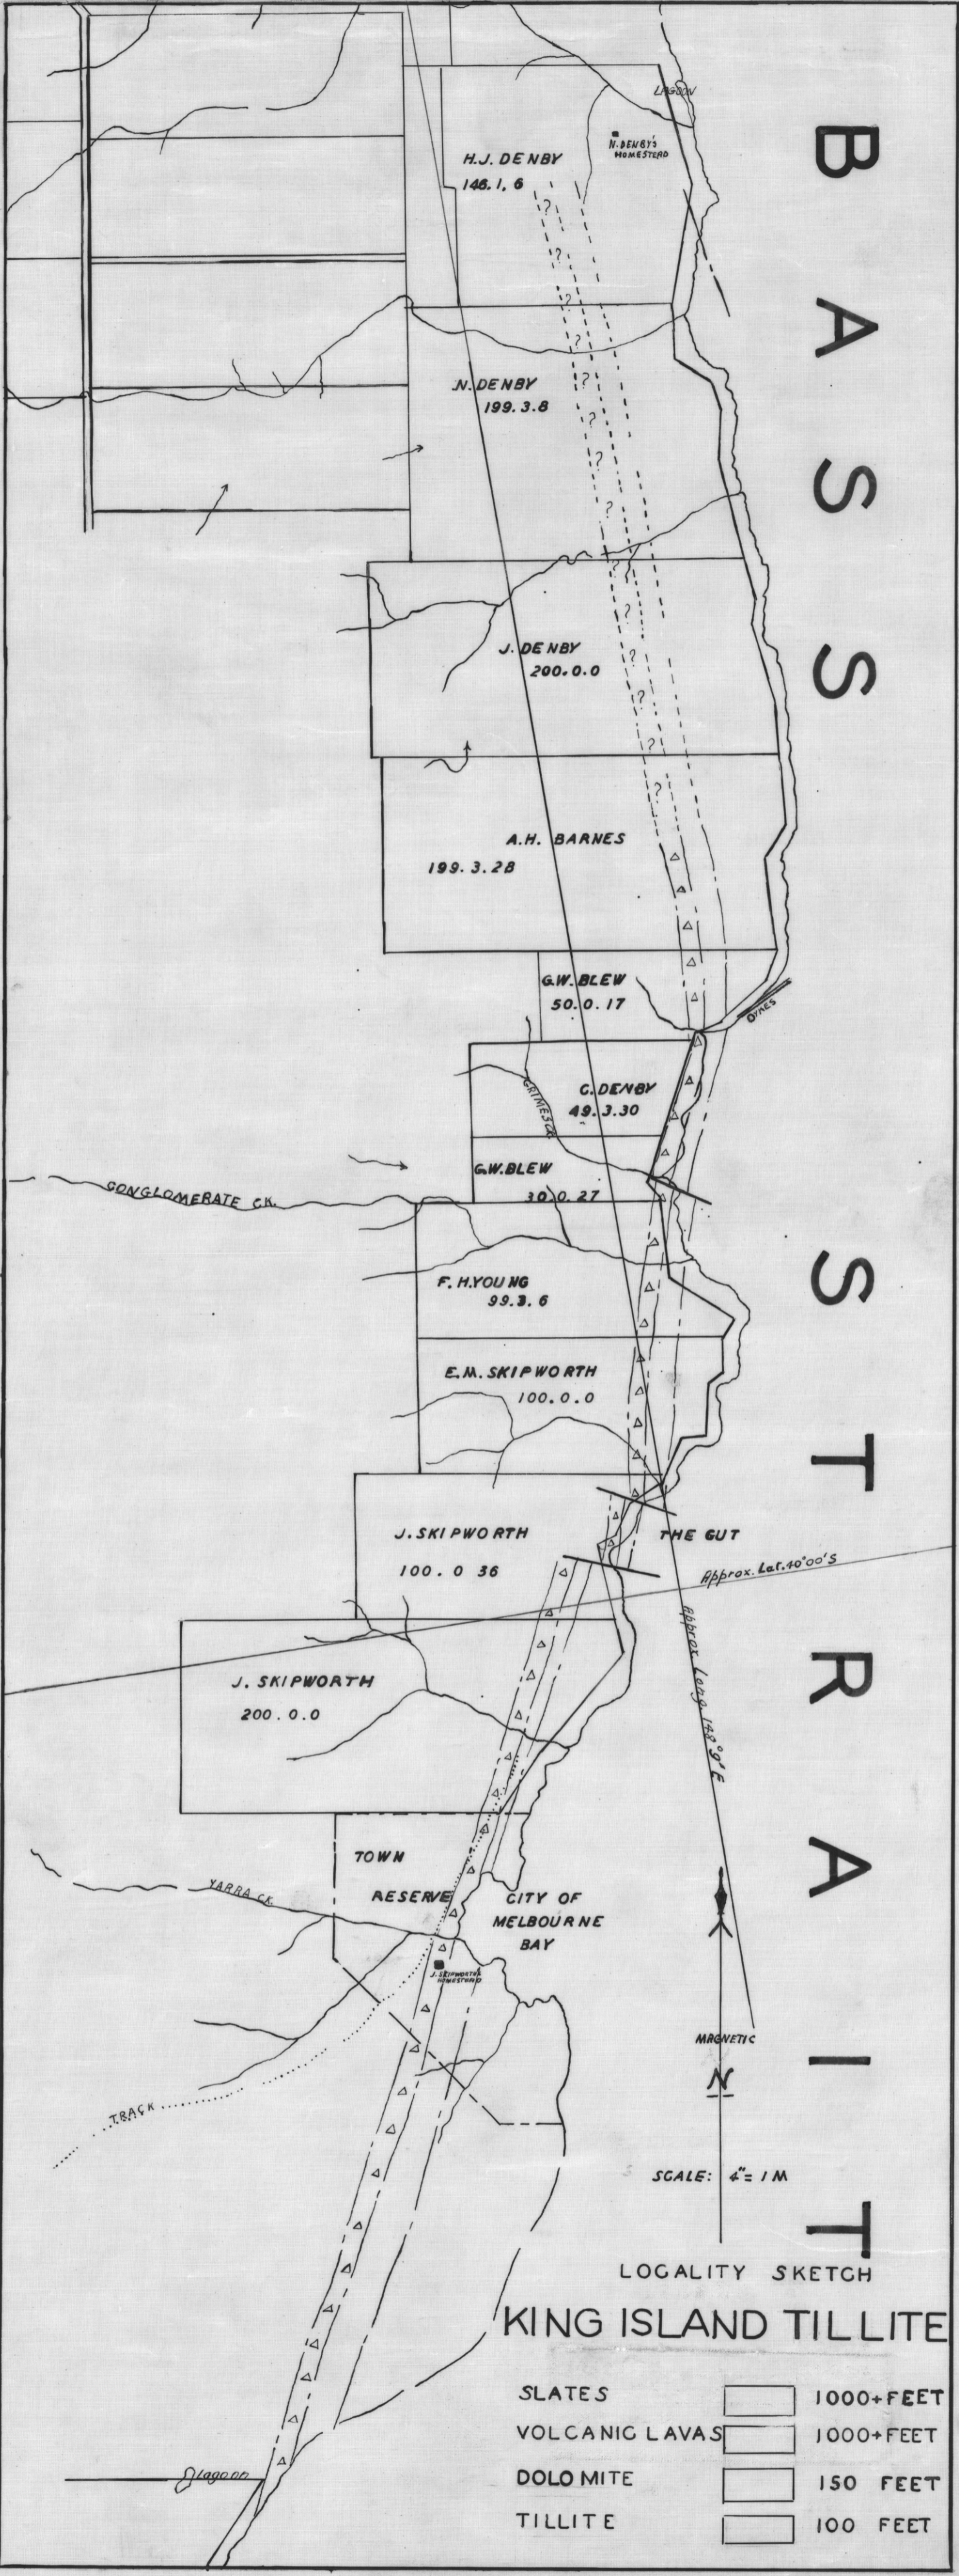

974

5 cm

# BASS STRAIT

SLATES	1000+ FEET
VOLCANIC LAVAS	1000+ FEET
DOLOMITE	150 FEET
TILLITE	100 FEET

490

974 A

974