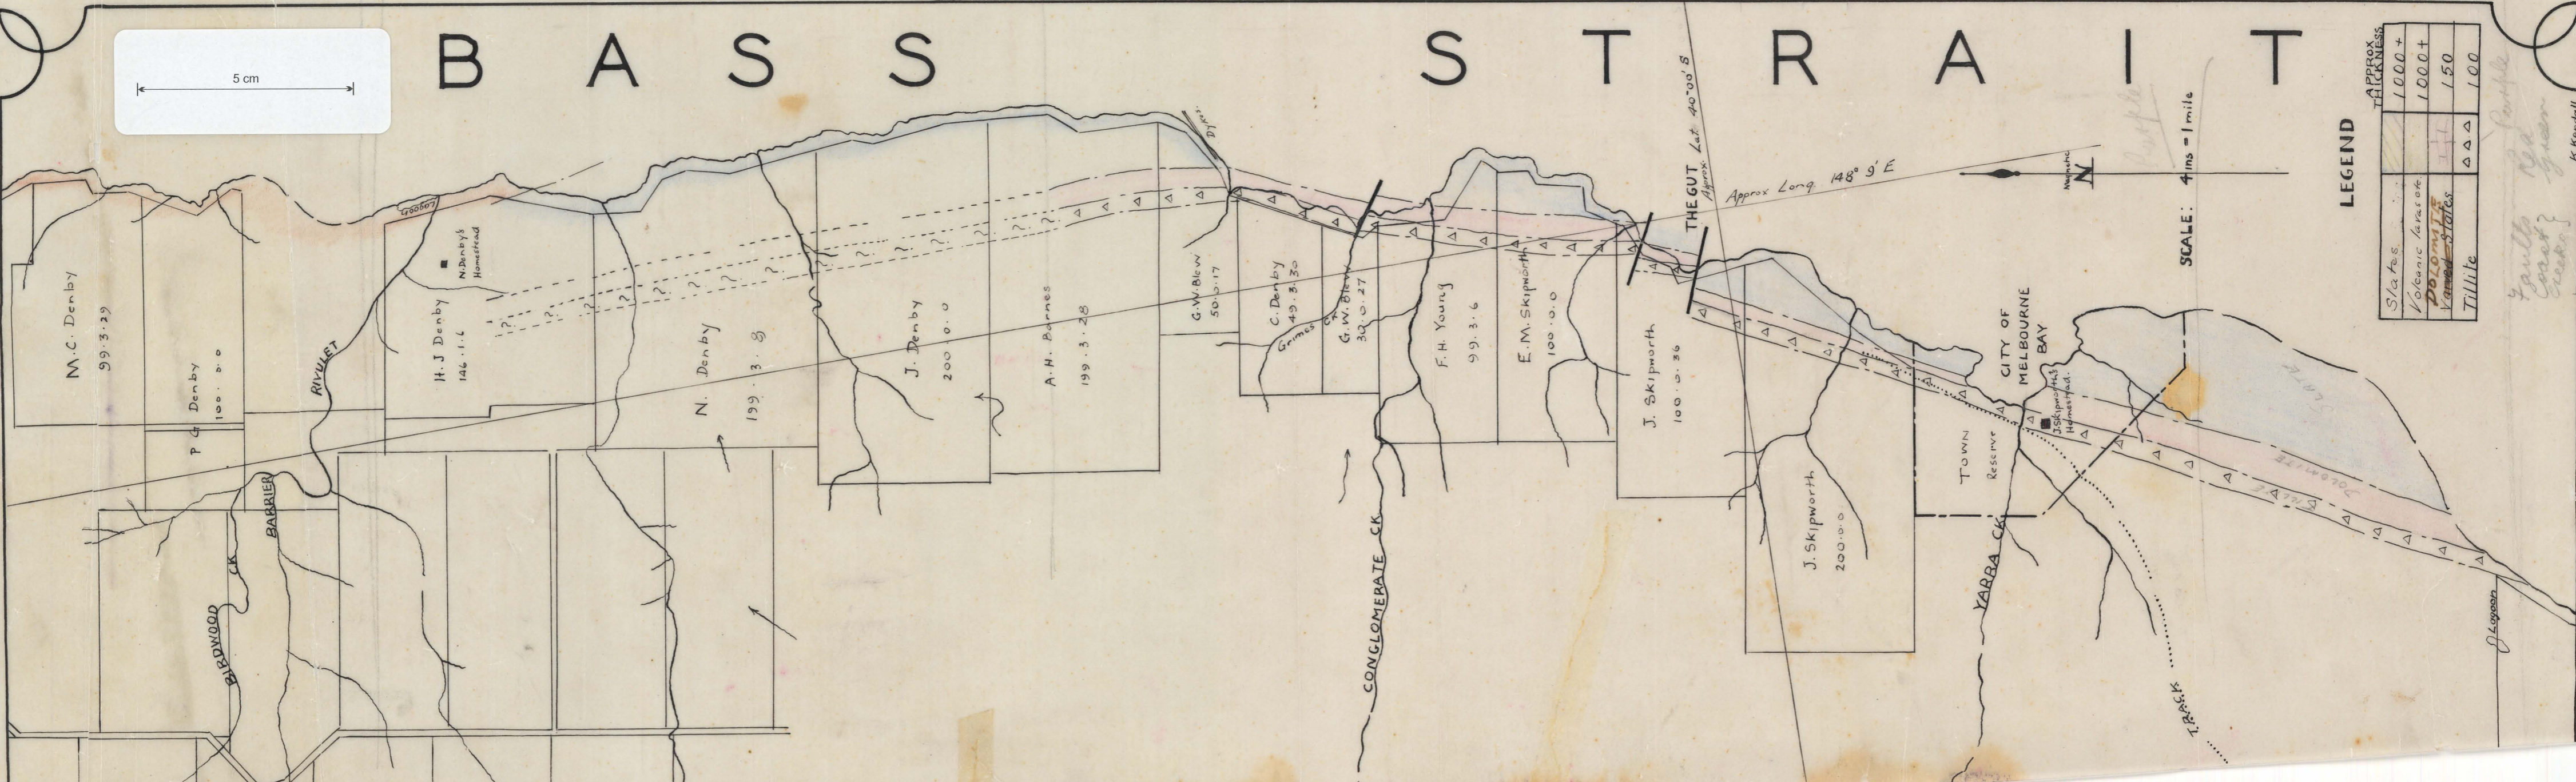

974AA

BASS STRAIT

SCALE: 4 ins = 1 mile

LEGEND

	APPROX THICKNESS
Slaty	1000+
Volcanic lavas etc.	1000+
DOLOMITE	150
Varved States	100
Tillite	100

4 gulfs Red Purple
Coast Green
Crecks
Formation purple
bands black
Track black