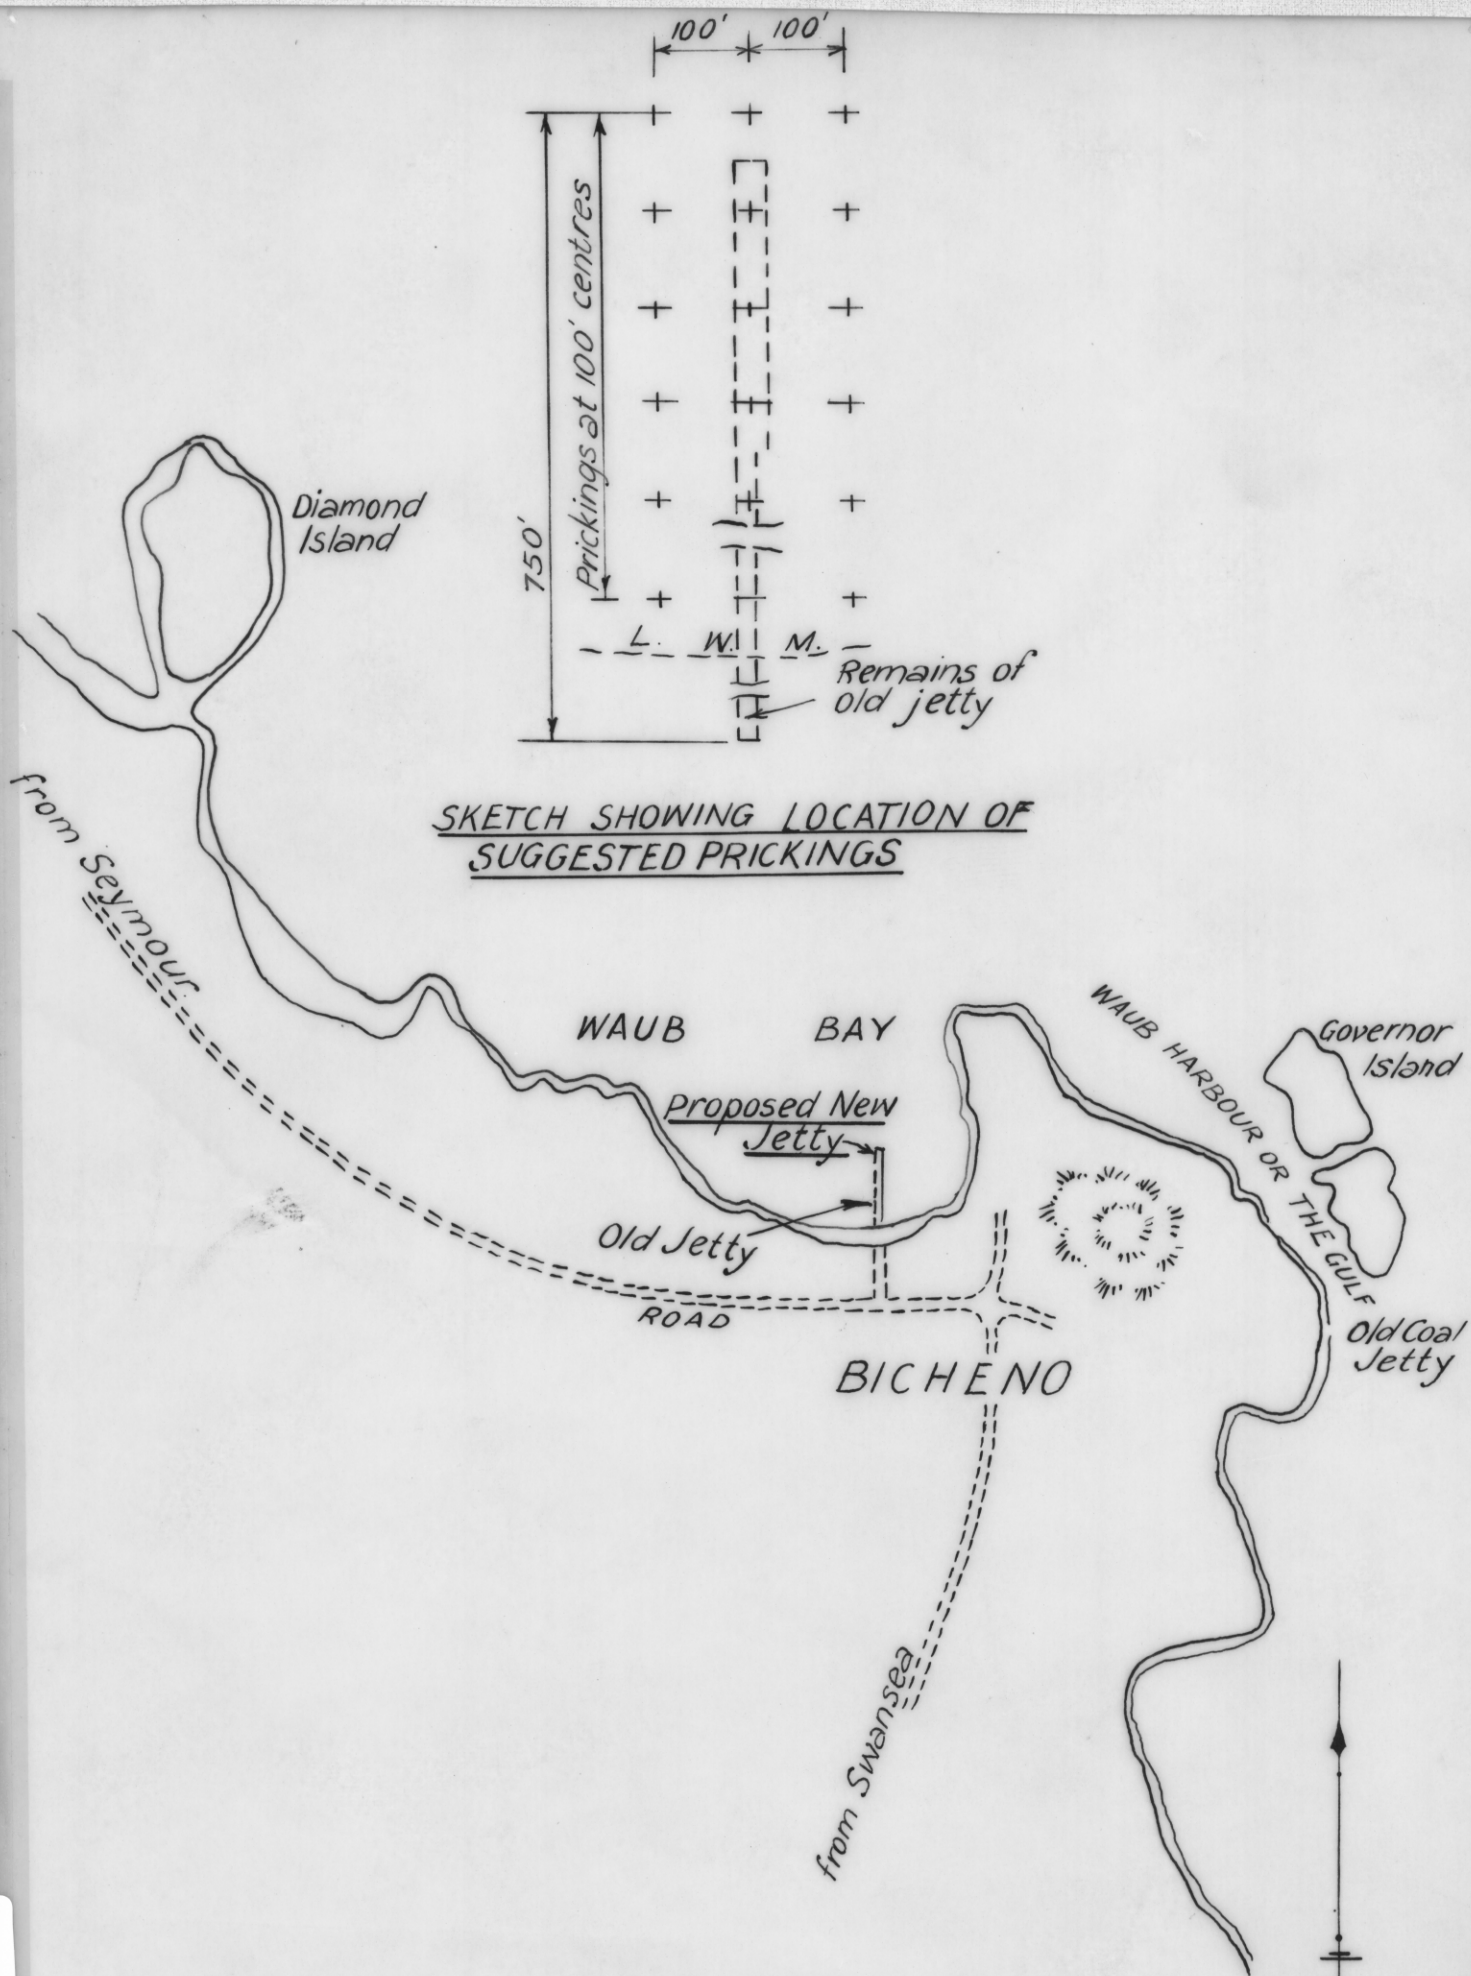

995

532

5 cm

SKETCH SHOWING LOCATION OF SUGGESTED PRICKINGS

PORT EQUIPMENT & DEVELOPMENT COMMITTEE  
TASMANIA  
 SKETCH OF BICHENO HARBOUR  
 Scale: 20 chains to an inch

995/56

C