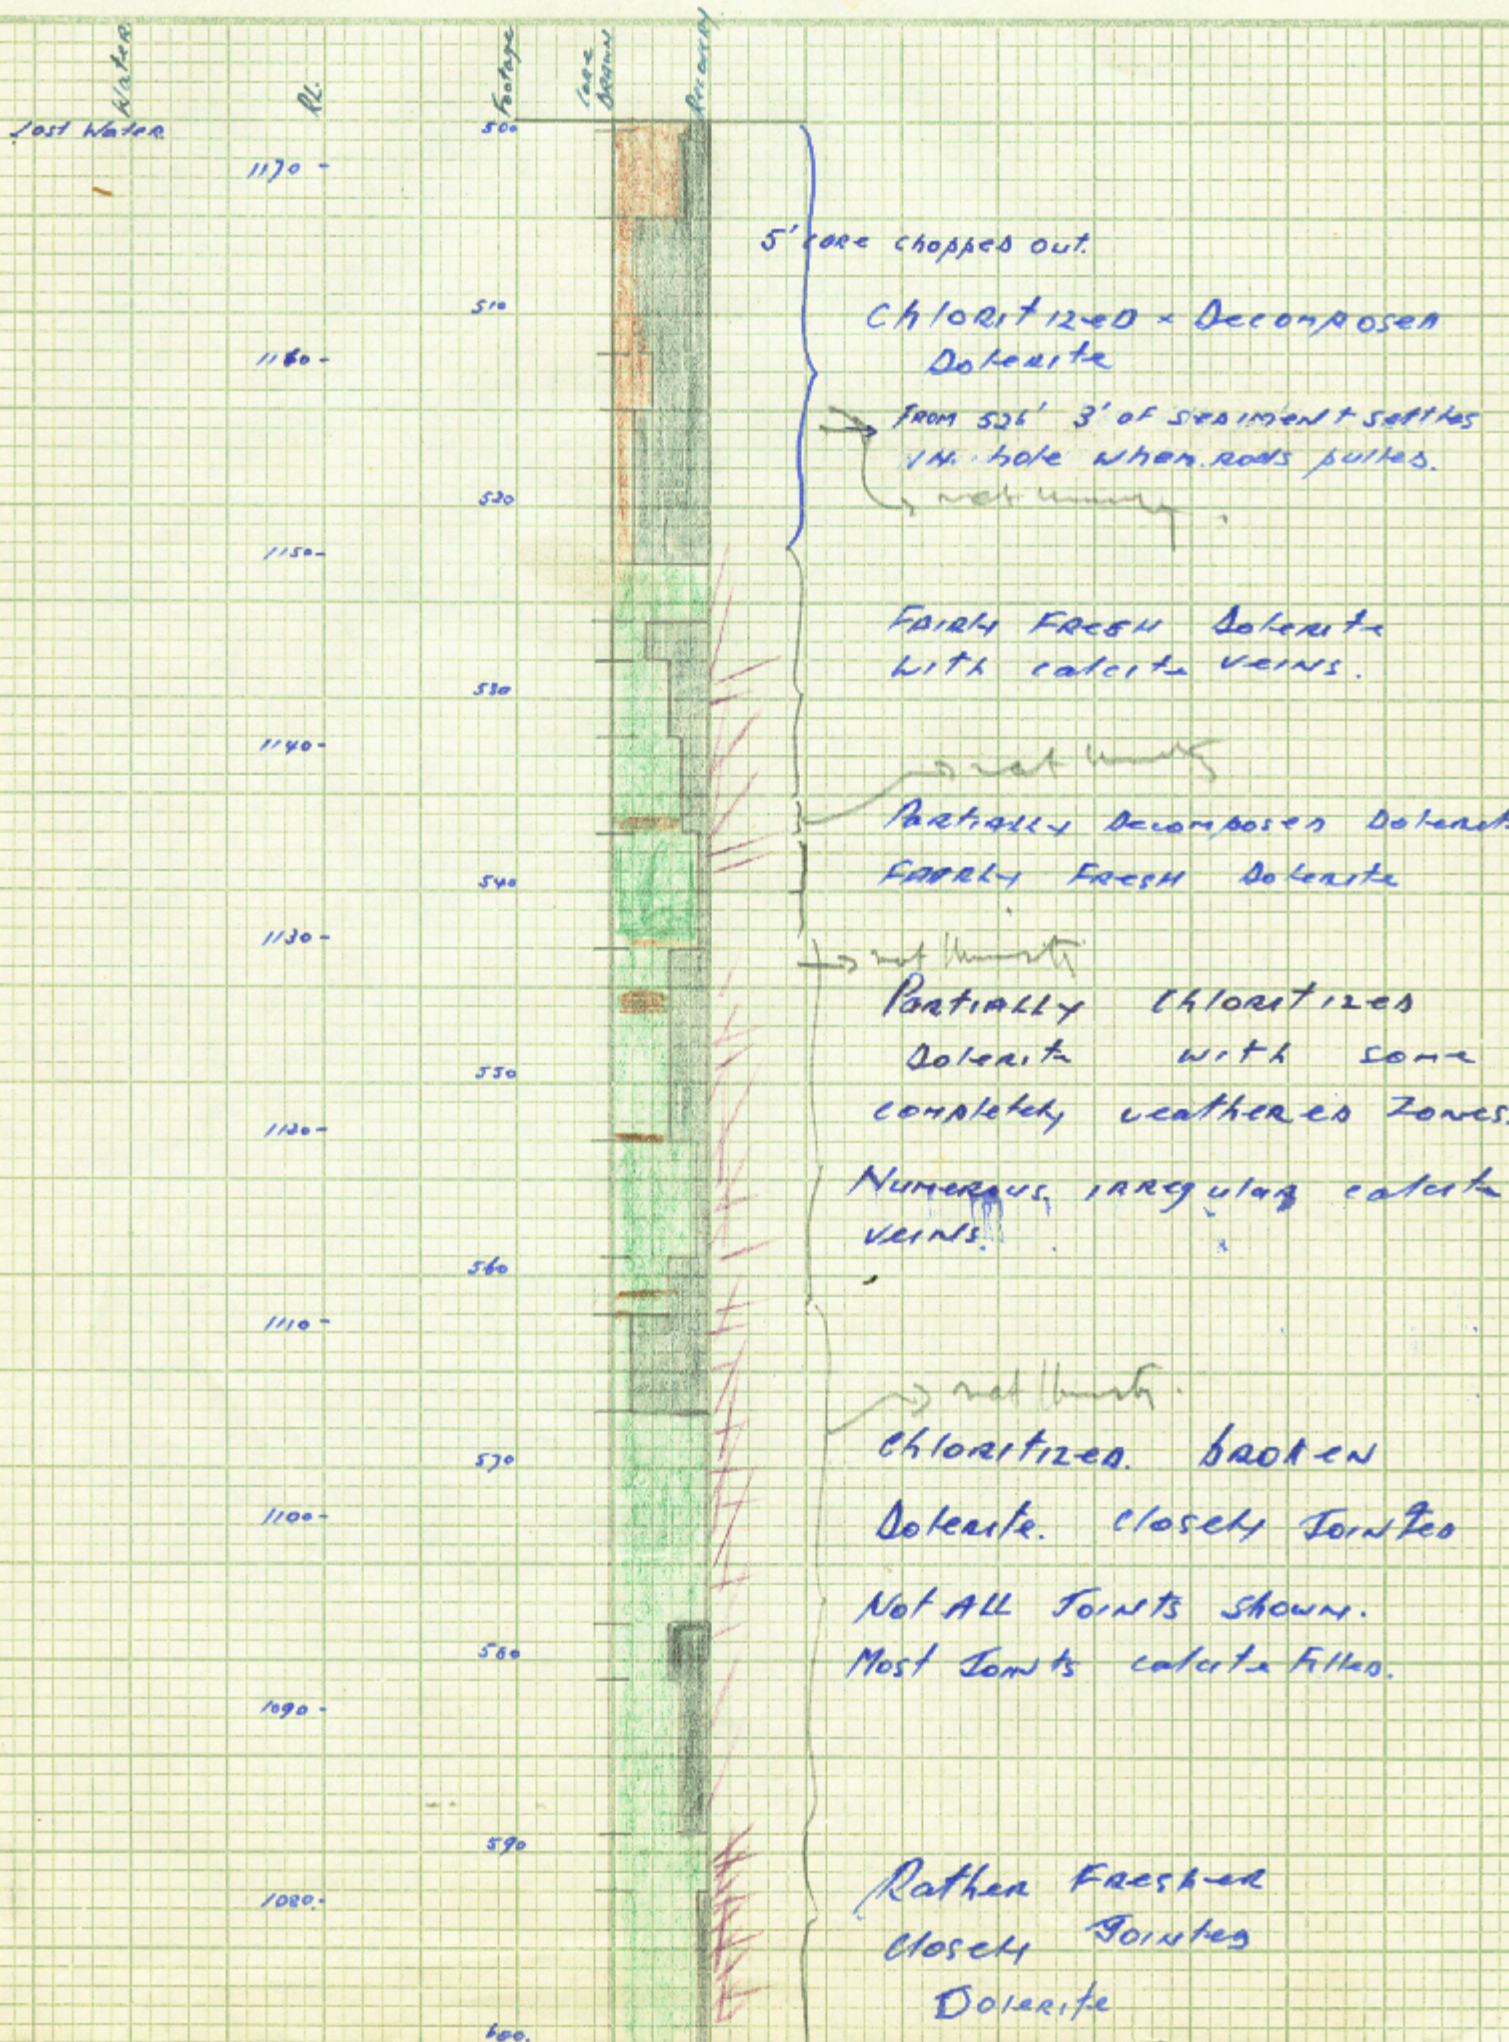

SL. 1672.5.

VERTICAL.

Job No. \_\_\_\_\_ Sh. No. 2.

Prep. by \_\_\_\_\_ Date \_\_\_\_\_

Ck. by \_\_\_\_\_ Date \_\_\_\_\_

Ref. \_\_\_\_\_

HOLE N<sup>o</sup>. 8103.

SL 1672-S.

VERTICAL.

Job No. Sh. No. 3.

Prep. by Date

Ck. by Date

Ref.

HOLE NO. 8103.

SL 1672.5

VERTICAL

Prep. by Date

Clk. by Date

Ref.

HOLE NO. 8103.

SL. 1672.5.

VERTICAL.

Job No. \_\_\_\_\_ Sh. No. 6.  
 Prep. by \_\_\_\_\_ Date \_\_\_\_\_  
 Ck. by \_\_\_\_\_ Date \_\_\_\_\_  
 Ref. \_\_\_\_\_

HOLE No 8103.

SL. 1672.5.

VERTICAL.

Job No. \_\_\_\_\_ Sh. No. 7.

Prep. by \_\_\_\_\_ Date \_\_\_\_\_

Ck. by \_\_\_\_\_ Date \_\_\_\_\_

Ref. \_\_\_\_\_