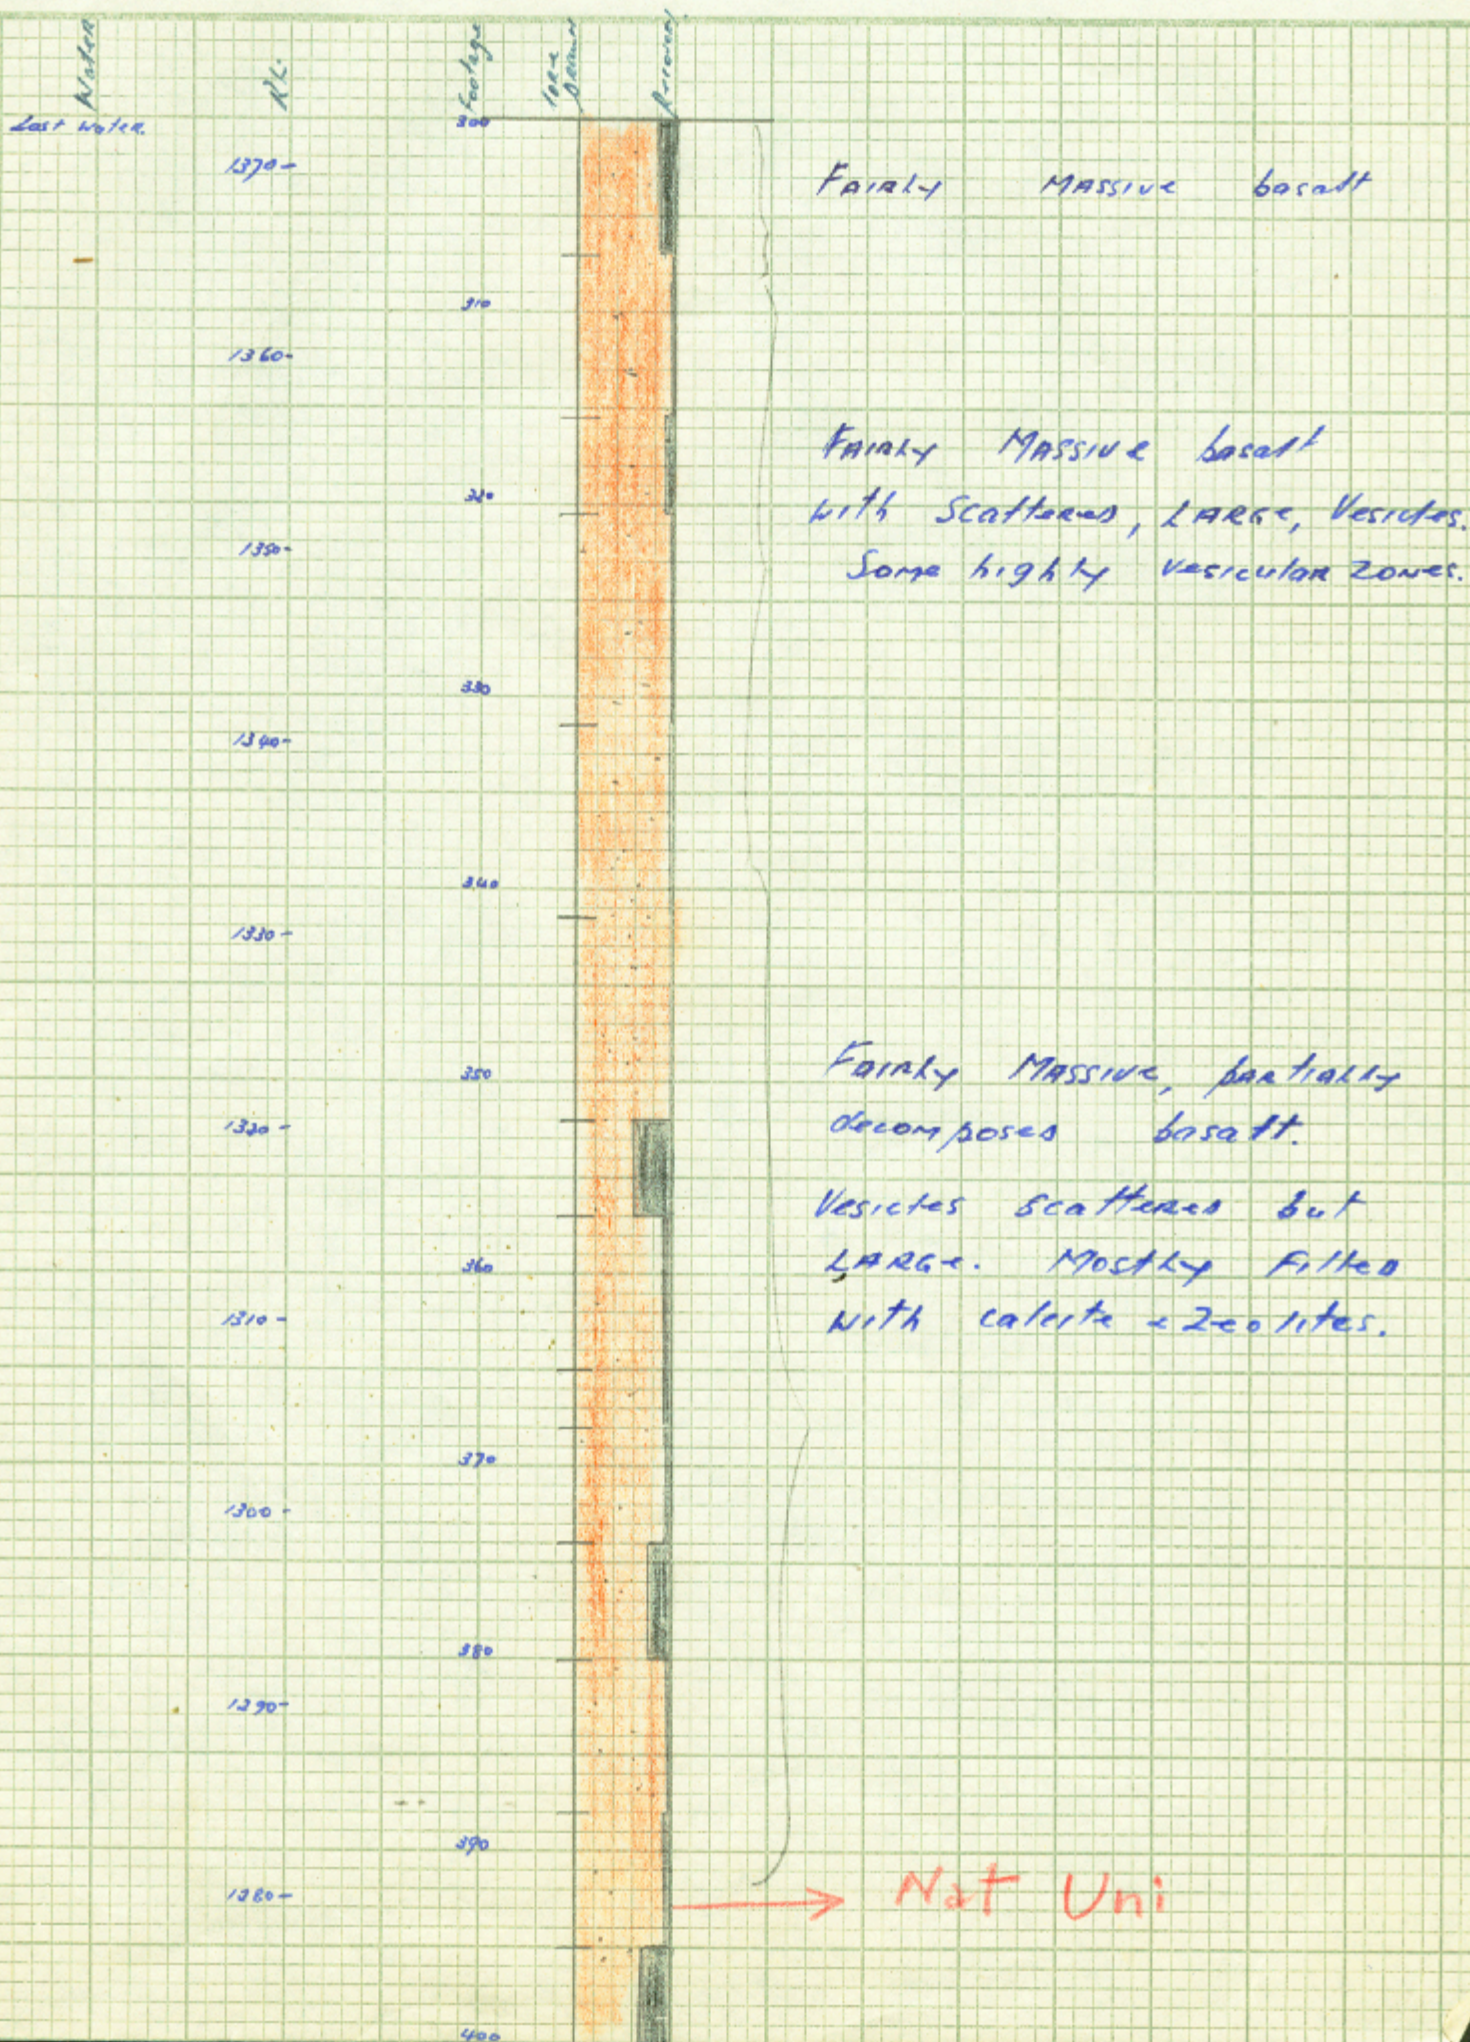

HOLE NO. 8103.

SL 1672.5

VERTICAL

Job No. _____ Sh. No. 4

Prep. by _____ Date _____

Ck. by _____ Date _____

Ref. _____